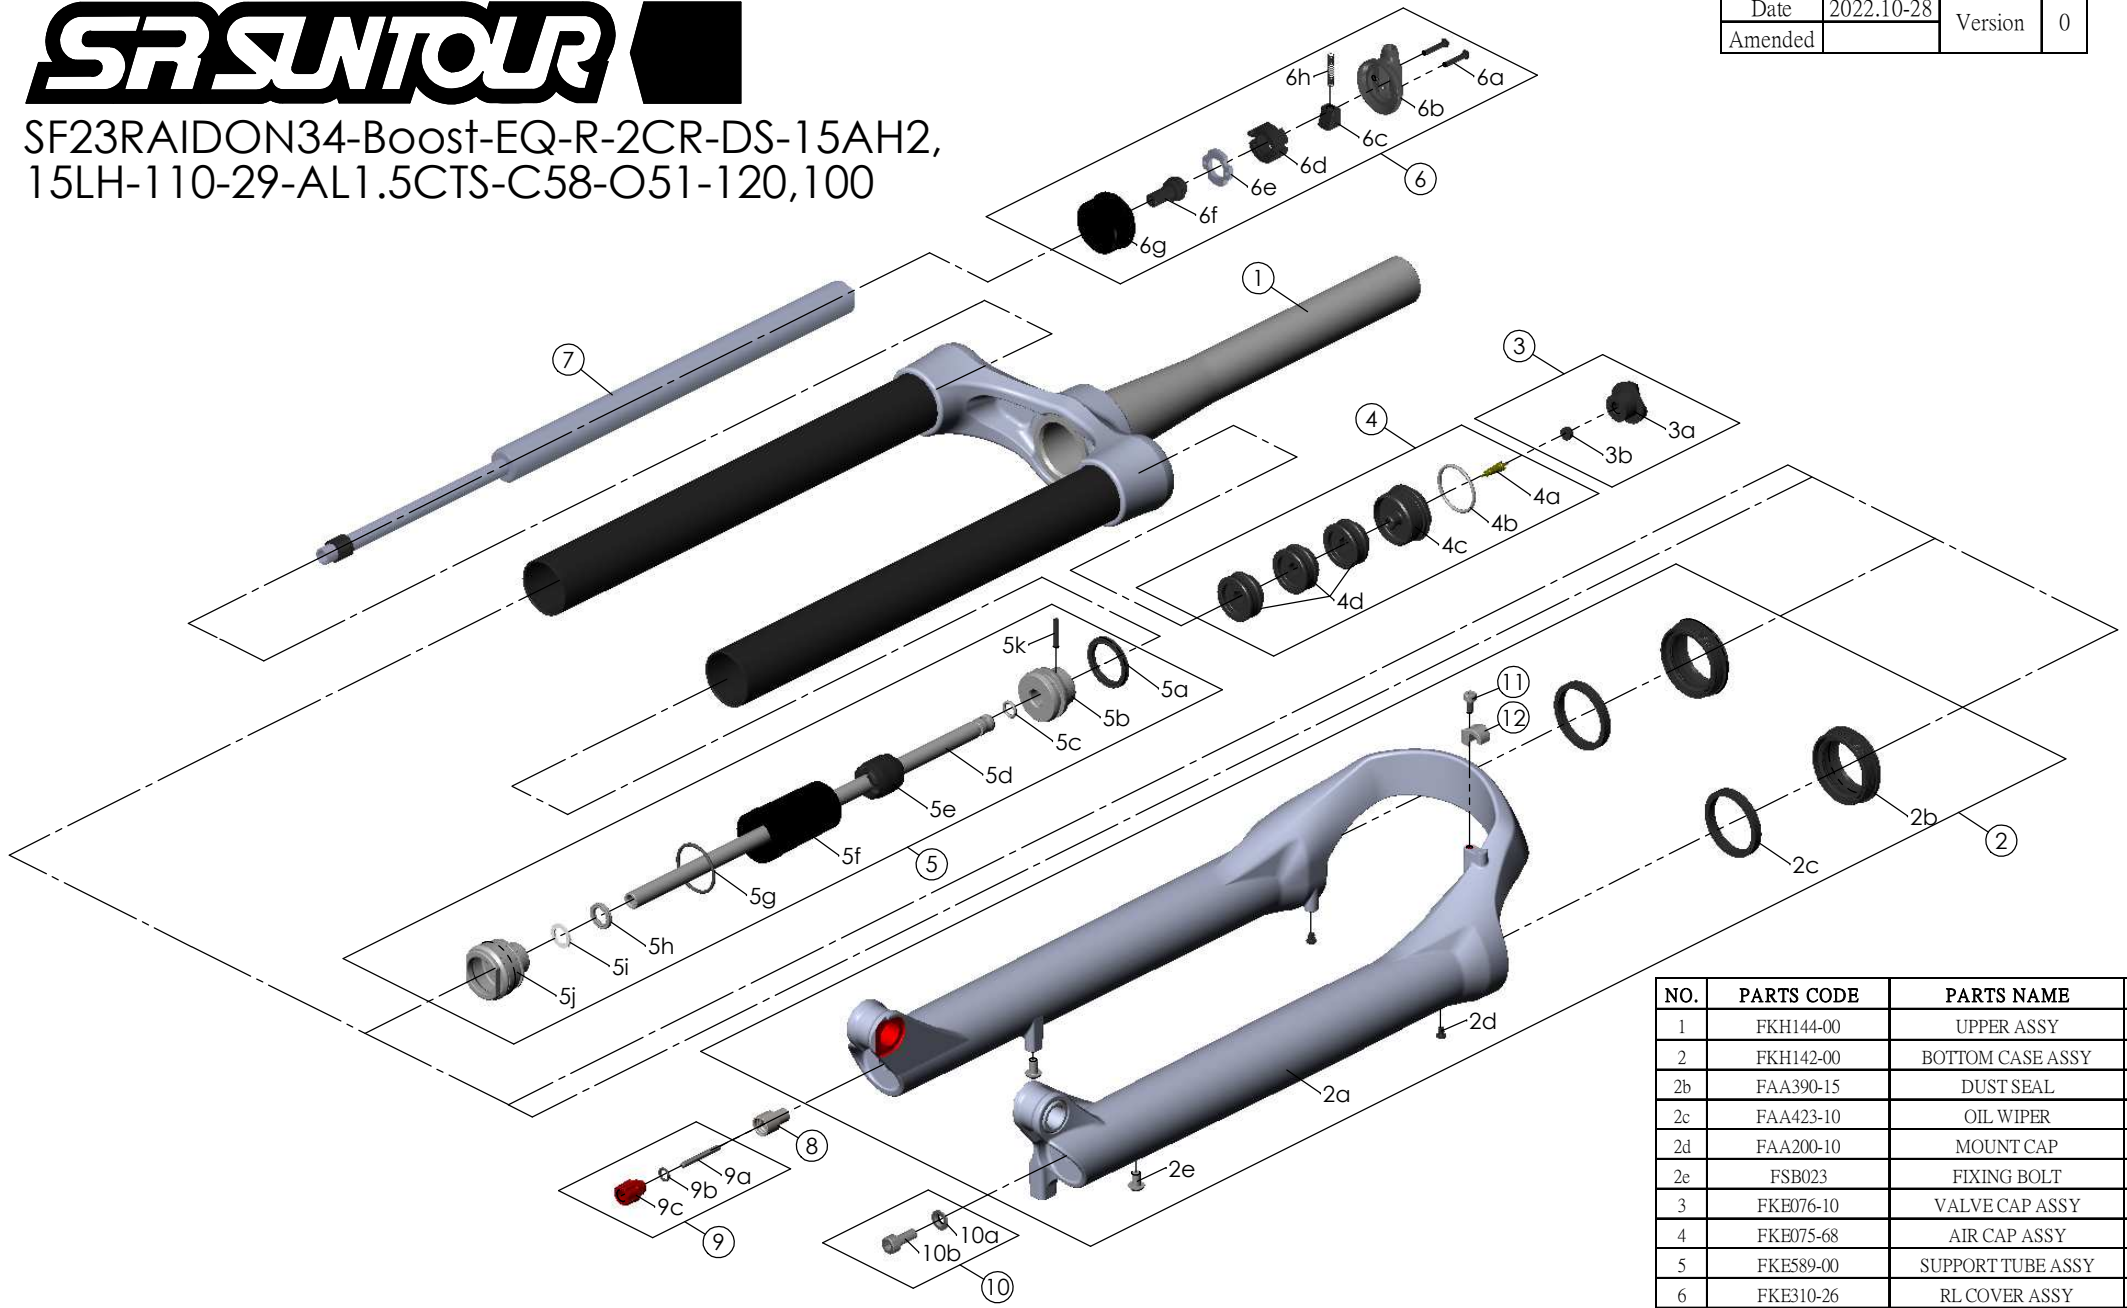

SUNTOUR

SF23RAIDON34-Boost-EQ-R-2CR-DS-15AH2,
15LH-110-29-AL1.5CTS-C58-O51-120,100

Date	2022.10-28	Version	0
Amended			

NO.	PARTS CODE	PARTS NAME	QT
1	FKH144-00	UPPER ASSY	1
2	FKH142-00	BOTTOM CASE ASSY	1
2b	FAA390-15	DUST SEAL	2
2c	FAA423-10	OIL WIPER	2
2d	FAA200-10	MOUNT CAP	2
2e	FSB023	FIXING BOLT	2
3	FKE076-10	VALVE CAP ASSY	1
4	FKE075-68	AIR CAP ASSY	1
5	FKE589-00	SUPPORT TUBE ASSY	1
6	FKE310-26	RL COVER ASSY	1
7	FUN201-10	RLR UNIT	1
8	FKA004-30	REBOUND KNOB ASSY	1
9	FSB058	DAMPER FIXING BOLT	1
10	FKA044	FIXING BOLT SET	1
11	FSB153	GUIDE FIXING BOLT	1
12	FEE797	BRAKE HOSE GUIDE	1