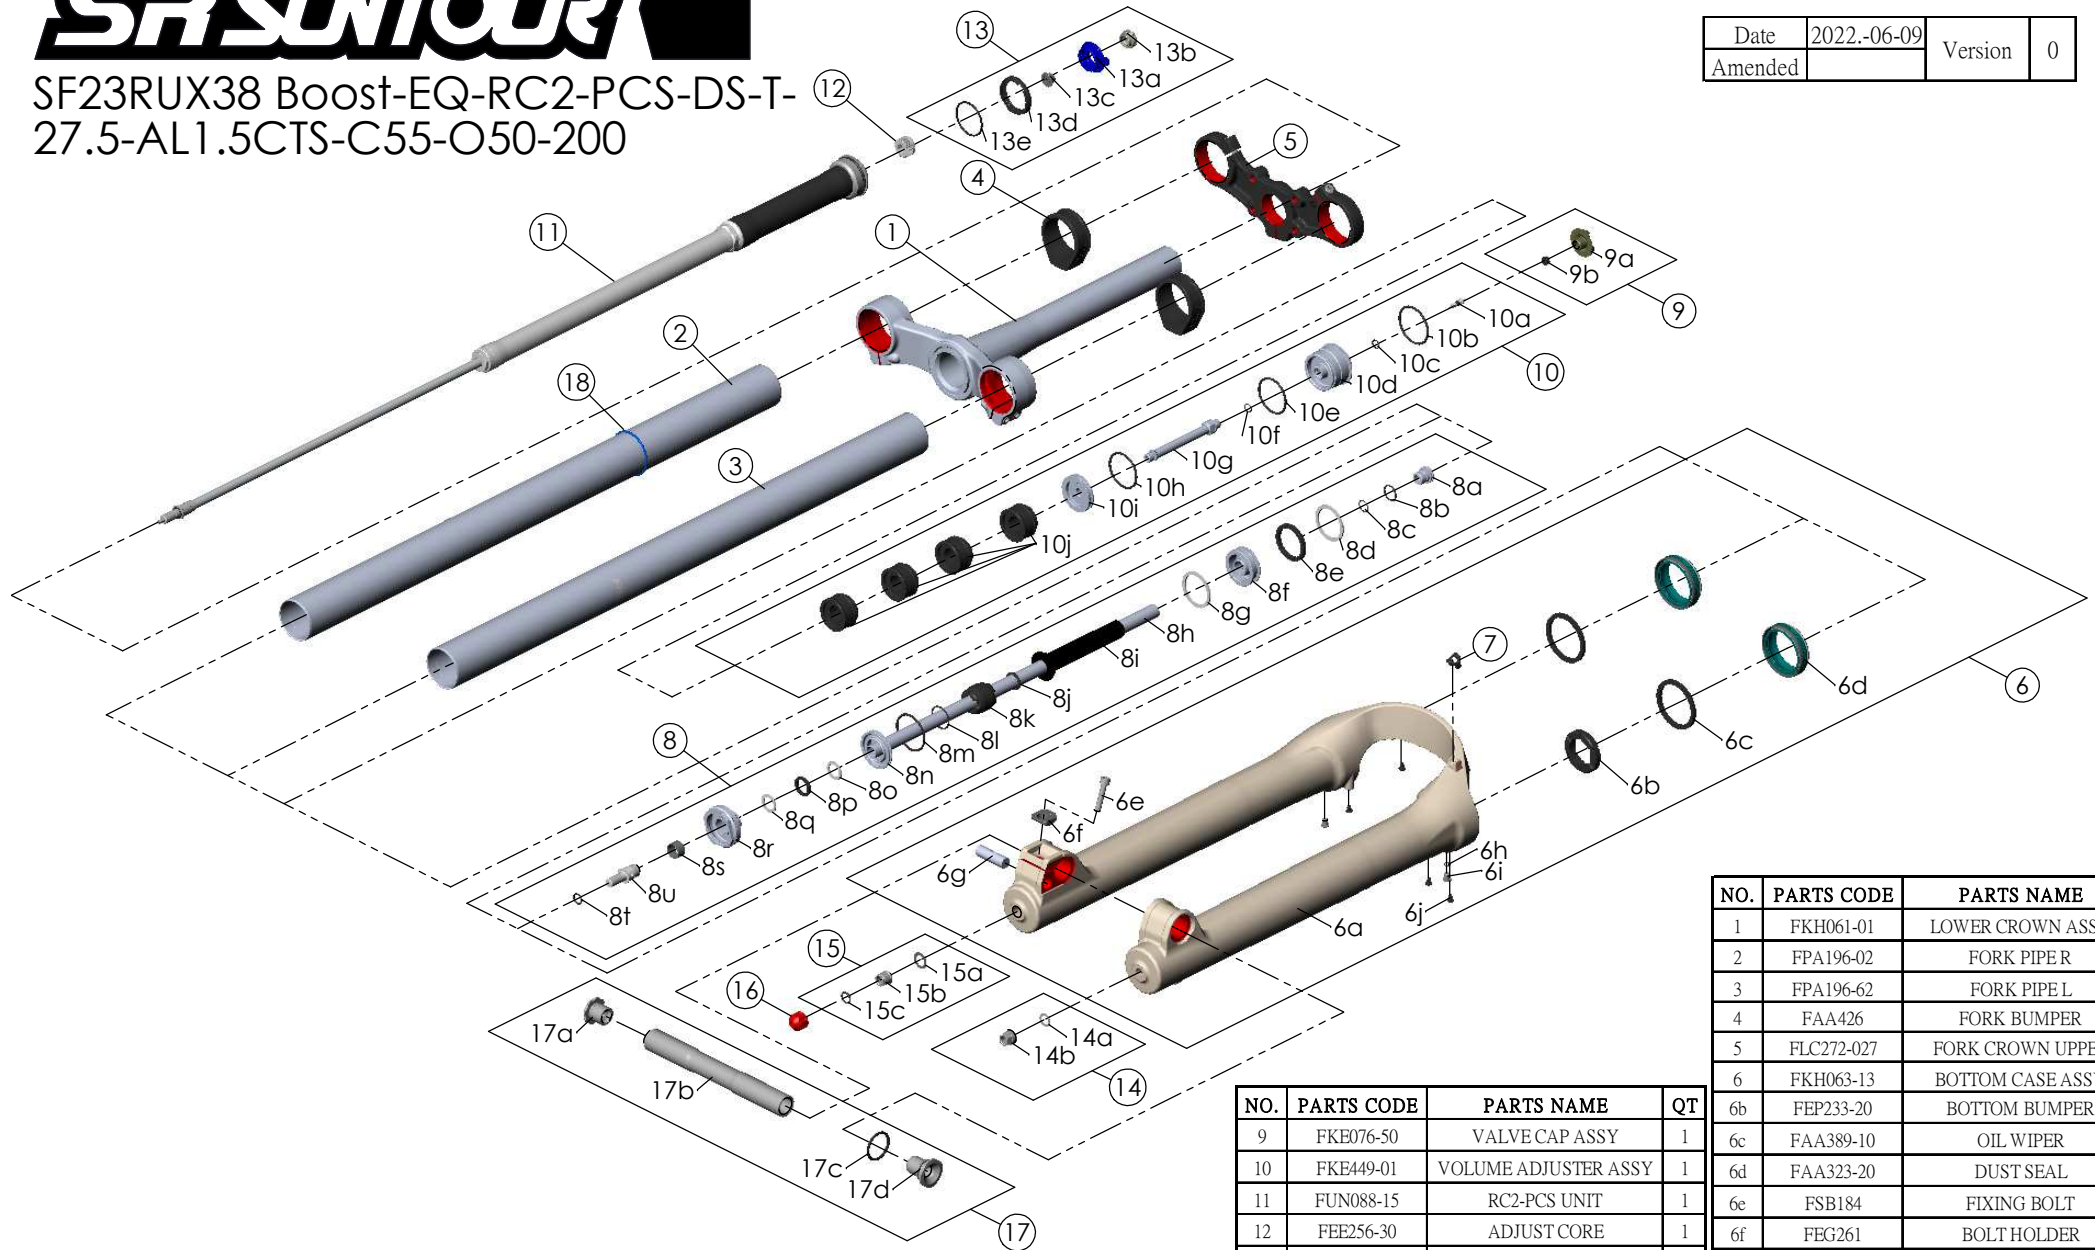

# SR SUNTOUR

SF23RUX38 Boost-EQ-RC2-PCS-DS-T-  
27.5-AL1.5CTS-C55-O50-200

Date	2022.-06-09	Version	0
Amended			

NO.	PARTS CODE	PARTS NAME	QT
17b	FPE091	THRU AXLE	1
17c	FAA457	O RING	1
17d	FEG471	AXLE BOLT	1
18	FAA397-20	O RING	1

NO.	PARTS CODE	PARTS NAME	QT
14	FKA063-03	FIXING NUT SET	1
15	FKE436-10	FIXING NUT SET	1
16	FEG201	REBOUND KNOB	1
17	FKA099-02	THRU AXLE SET	1
17a	FEG470	AXLE CAP	1

NO.	PARTS CODE	PARTS NAME	QT
1	FKH061-01	LOWER CROWN ASSY	1
2	FPA196-02	FORK PIPE R	1
3	FPA196-62	FORK PIPE L	1
4	FAA426	FORK BUMPER	2
5	FLC272-027	FORK CROWN UPPER	1
6	FKH063-13	BOTTOM CASE ASSY	1
6b	FEP233-20	BOTTOM BUMPER	1
6c	FAA389-10	OIL WIPER	2
6d	FAA323-20	DUST SEAL	2
6e	FSB184	FIXING BOLT	1
6f	FEG261	BOLT HOLDER	1
6g	FEG154	NUT	1
6h	FAA270	O RING	2
6i	FSB188	SEAL SCREW	2
6j	FAA200-10	MOUNT CAP	4
7	FEG034	CABLE CLIP	1
8	FKE585	SUPPORT TUBE ASSY	1