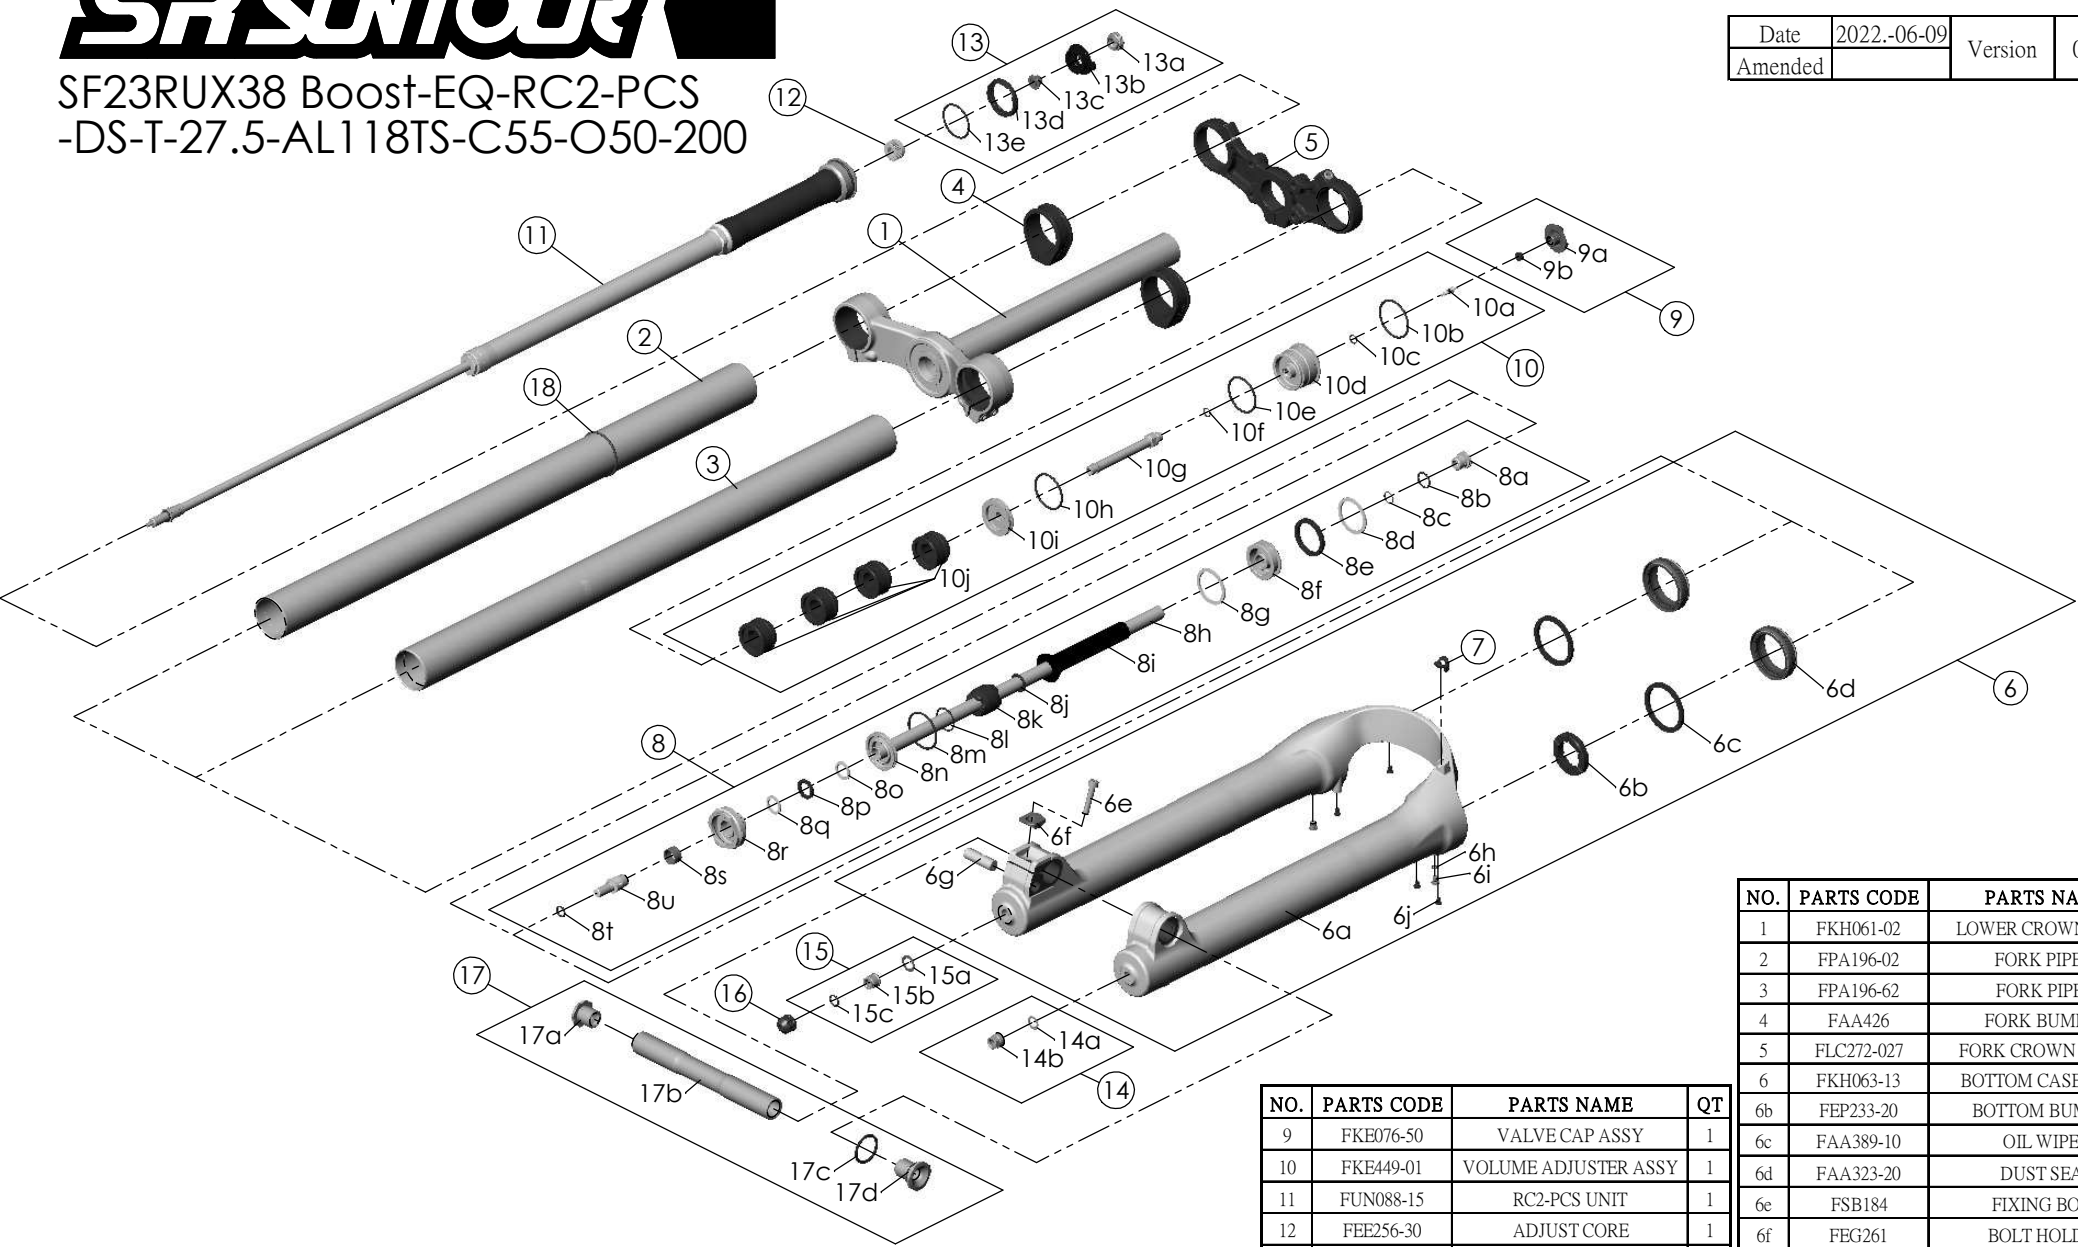

SF23RUX38 Boost-EQ-RC2-PCS  
-DS-T-27.5-AL118TS-C55-O50-200

Date	2022.-06-09	Version	0
Amended			

NO.	PARTS CODE	PARTS NAME	QT
1	FKH061-02	LOWER CROWN ASSY	1
2	FPA196-02	FORK PIPER	1
3	FPA196-62	FORK PIPE L	1
4	FAA426	FORK BUMPER	2
5	FLC272-027	FORK CROWN UPPER	1
6	FKH063-13	BOTTOM CASE ASSY	1
6b	FEP233-20	BOTTOM BUMPER	1
6c	FAA389-10	OIL WIPER	2
6d	FAA323-20	DUST SEAL	2
6e	FSB184	FIXING BOLT	1
6f	FEG261	BOLT HOLDER	1
6g	FEG154	NUT	1
6h	FAA270	O RING	2
6i	FSB188	SEAL SCREW	2
6j	FAA200-10	MOUNT CAP	4
7	FEG034	CABLE CLIP	1
8	FKE585	SUPPORT TUBE ASSY	1

NO.	PARTS CODE	PARTS NAME	QT
9	FKE076-50	VALVE CAP ASSY	1
10	FKE449-01	VOLUME ADJUSTER ASSY	1
11	FUN088-15	RC2-PCS UNIT	1
12	FEE256-30	ADJUST CORE	1
13	FKE427-03	R2C2 COMP.KNOB ASSY	1
14	FKA063-03	FIXING NUT SET	1
15	FKE436-10	FIXING NUT SET	1
16	FEG201	REBOUND KNOB	1
17	FKA099-02	THRU AXLE SET	1
17a	FEG470	AXLE CAP	1

NO.	PARTS CODE	PARTS NAME	QT
17b	FPE091	THRU AXLE	1
17c	FAA457	O RING	1
17d	FEG471	AXLE BOLT	1
18	FAA397-20	O RING	1