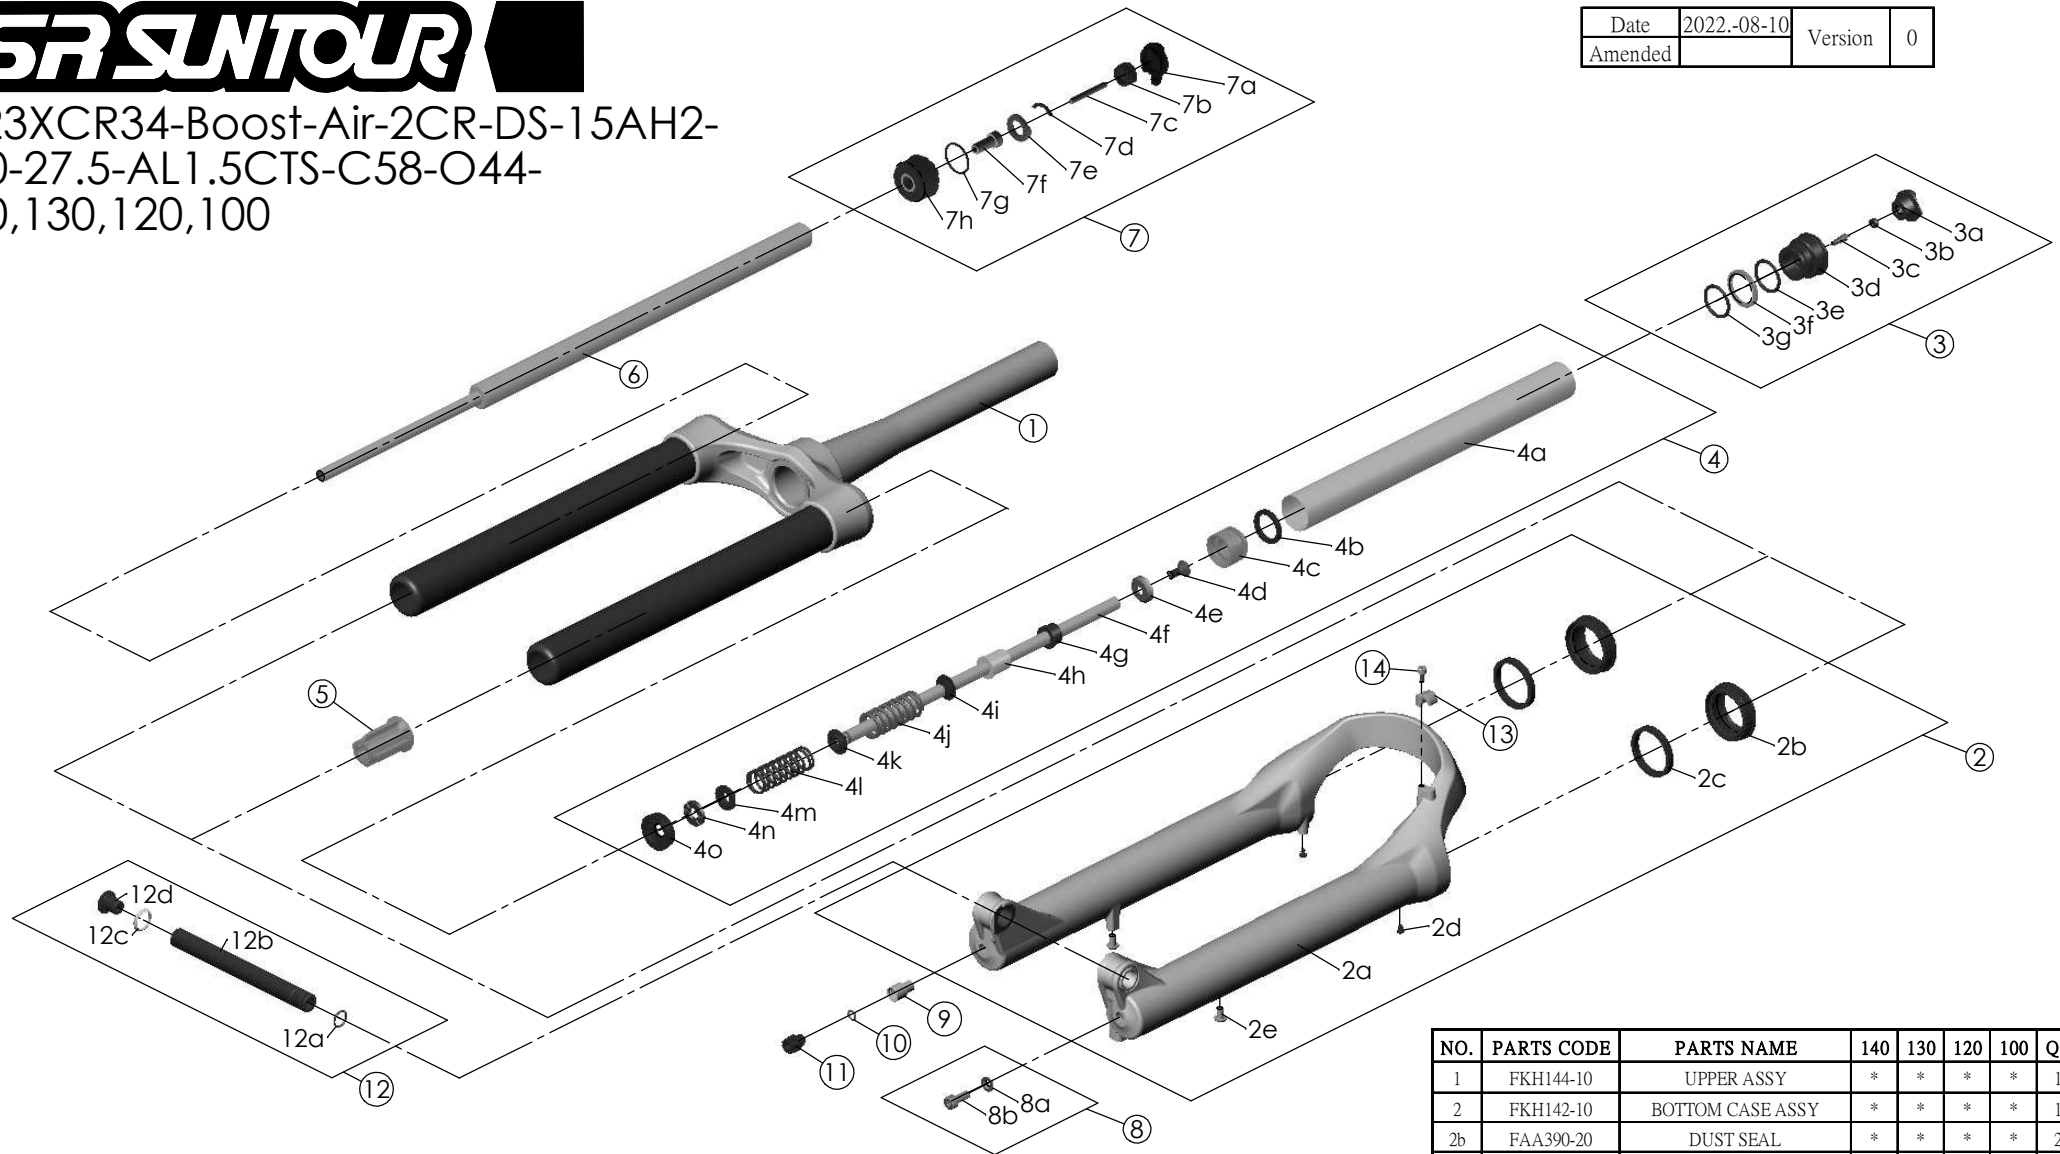

SF23XCR34-Boost-Air-2CR-DS-15AH2-
110-27.5-AL1.5CTS-C58-O44-
140,130,120,100

Date	2022-08-10	Version	0
Amended			

NO.	PARTS CODE	PARTS NAME	140	130	120	100	QT
10	FAA083	O RING	*	*	*	*	1
11	FEE845-10	REBOUND KNOB	*	*	*	*	1
12	FKA117-00	15AH2-110 AXLE SET	*	*	*	*	1
13	FEE797	BRAKE HOSE GUIDE	*	*	*	*	1
14	FSB153	GUIDE FIXING BOLT	*	*	*	*	1

NO.	PARTS CODE	PARTS NAME	140	130	120	100	QT
5	FEE799-60	BOTTOM STOPPER	*	*	*	*	1
6	FUN082-50	LOR UNIT	*				1
	FUN082-40			*	*	*	1
7	FKE526-09	LO TOP CAP ASSY	*	*	*	*	1
8	FKA044	FIXING BOLT SET	*	*	*	*	1
9	FSB058	DAMPER FIXING BOLT	*	*	*	*	1

NO.	PARTS CODE	PARTS NAME	140	130	120	100	QT
1	FKH144-10	UPPER ASSY	*	*	*	*	1
2	FKH142-10	BOTTOM CASE ASSY	*	*	*	*	1
2b	FAA390-20	DUST SEAL	*	*	*	*	2
2c	FAA423-10	OIL WIPER	*	*	*	*	2
2d	FAA200-10	MOUNT CAP	*	*	*	*	2
2e	FSB203	FIXING BOLT	*	*	*	*	2
3	FKE075-37	AIR CAP ASSY	*	*	*	*	1
4	FKE565-10	AIR CYLINDER ASSY	*				1
	FKE565-00			*			1
	FKE565-01				*		1
	FKE565-02					*	1
4g	FEE247-20	REBOUND SPACER			*	*	1
4h	FEE247	REBOUND SPACER				*	1