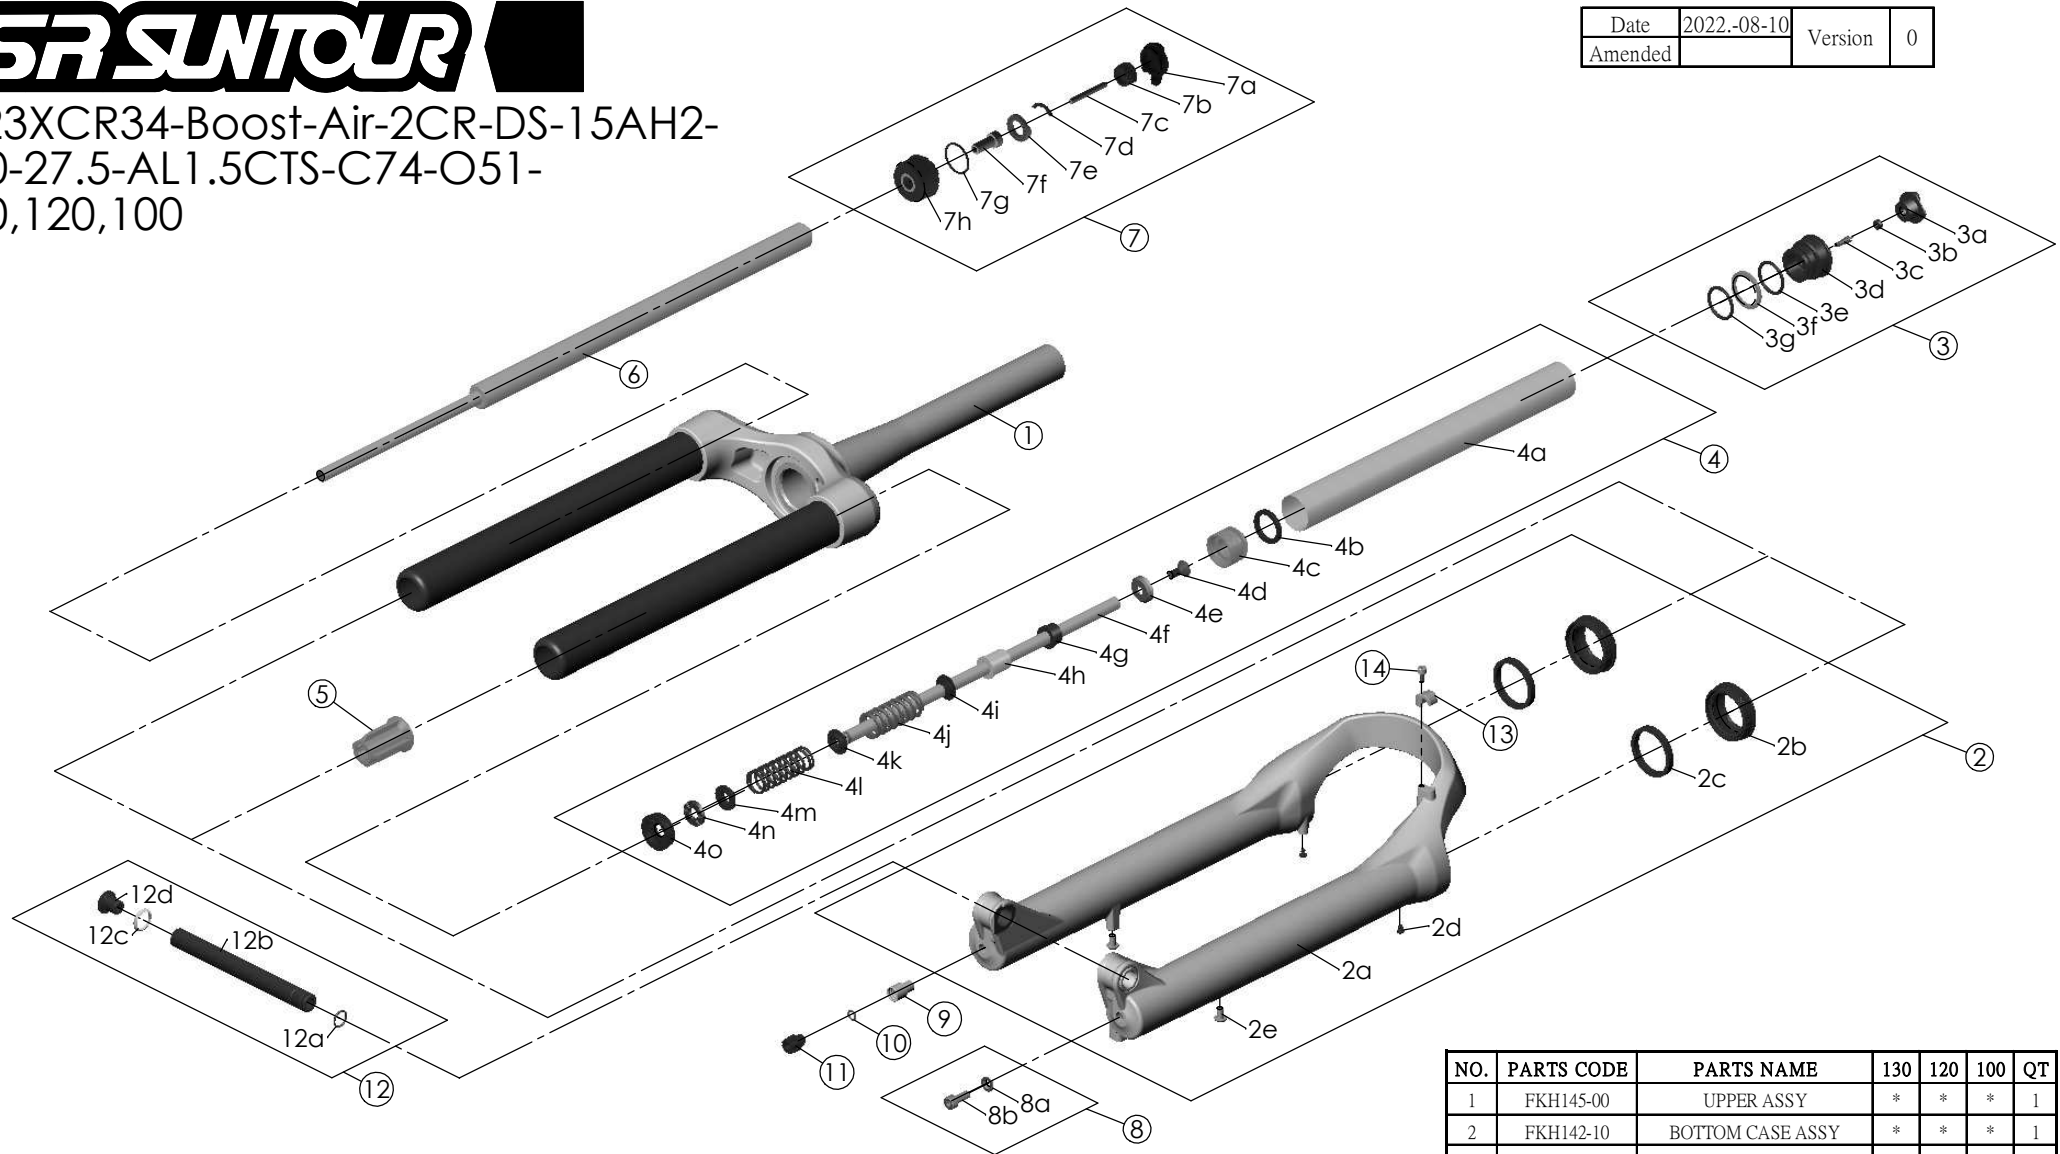

SF23XCR34-Boost-Air-2CR-DS-15AH2-  
110-27.5-AL1.5CTS-C74-O51-  
130,120,100

Date	2022.-08-10	Version	0
Amended			

NO.	PARTS CODE	PARTS NAME	130	120	100	QT
10	FAA083	O RING	*	*	*	1
11	FEE845-10	REBOUND KNOB	*	*	*	1
12	FKA117-00	15AH2-110 AXLE SET	*	*	*	1
13	FEE797	BRAKE HOSE GUIDE	*	*	*	1
14	FSB153	GUIDE FIXING BOLT	*	*	*	1

NO.	PARTS CODE	PARTS NAME	130	120	100	QT
5	FEE799-60	BOTTOM STOPPER	*	*	*	1
6	FUN082-40	LOR UNIT	*	*	*	1
7	FKE526-09	LO TOP CAP ASSY	*	*	*	1
8	FKA044	FIXING BOLT SET	*	*	*	1
9	FSB058	DAMPER FIXING BOLT	*	*	*	1

NO.	PARTS CODE	PARTS NAME	130	120	100	QT
1	FKH145-00	UPPER ASSY	*	*	*	1
2	FKH142-10	BOTTOM CASE ASSY	*	*	*	1
2b	FAA390-20	DUST SEAL	*	*	*	2
2c	FAA423-10	OIL WIPER	*	*	*	2
2d	FAA200-10	MOUNT CAP	*	*	*	2
2e	FSB203	FIXING BOLT	*	*	*	2
3	FKE075-37	AIR CAP ASSY	*	*	*	1
4	FKE565-00	AIR CYLINDER ASSY	*			1
	FKE565-01			*		1
	FKE565-02				*	1
4g	FEE247-20	REBOUND SPACER		*	*	1
4h	FEE247	REBOUND SPACER			*	1