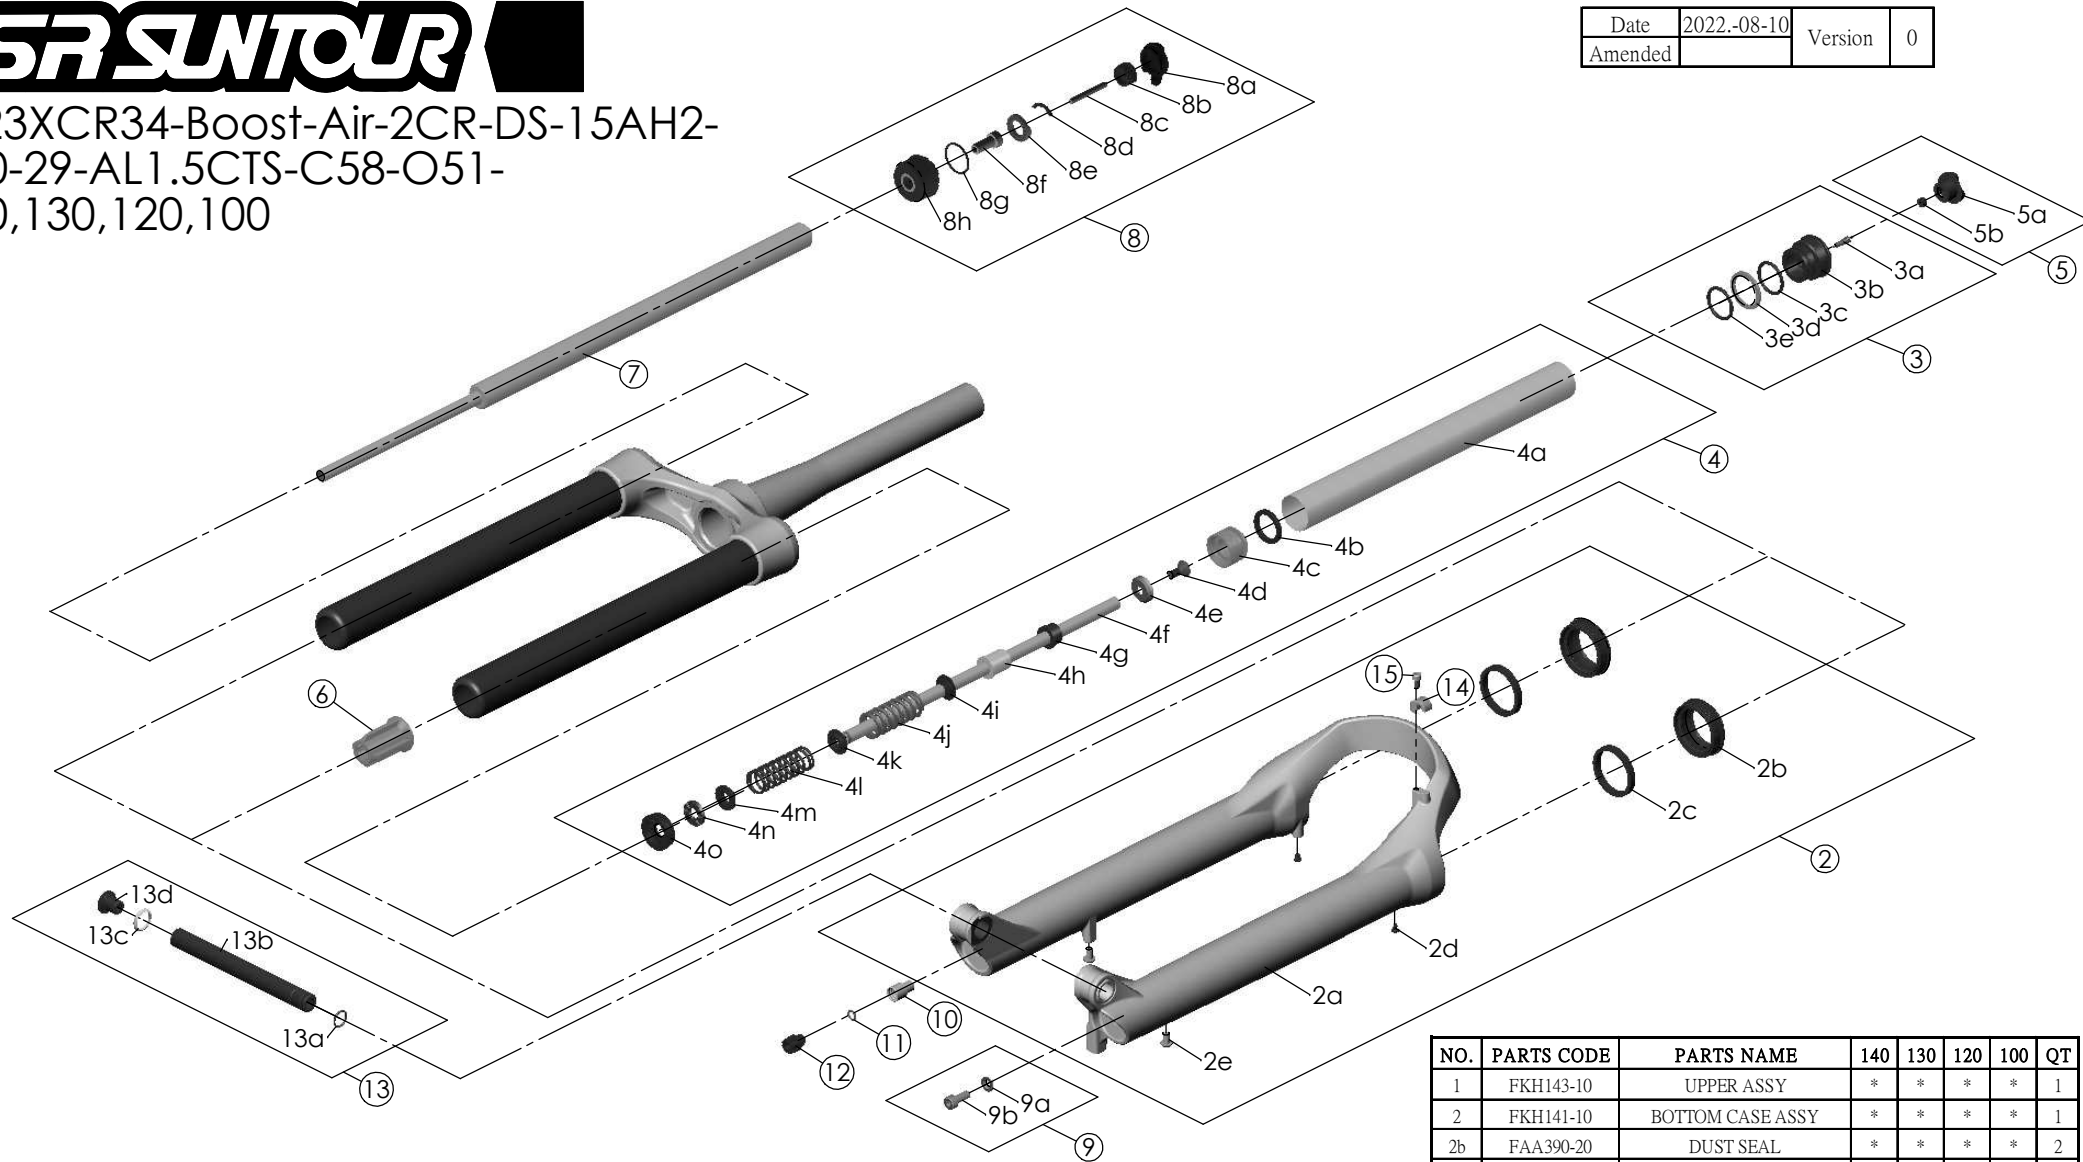

SF23XCR34-Boost-Air-2CR-DS-15AH2-
110-29-AL1.5CTS-C58-O51-
140,130,120,100

| | | | |
|---------|-------------|---------|---|
| Date | 2022.-08-10 | Version | 0 |
| Amended | | | |

| NO. | PARTS CODE | PARTS NAME | 140 | 130 | 120 | 100 | QT |
|-----|------------|--------------------|-----|-----|-----|-----|----|
| 11 | FAA083 | O RING | * | * | * | * | 1 |
| 12 | FEE845-10 | REBOUND KNOB | * | * | * | * | 1 |
| 13 | FKA117-00 | 15AH2-110 AXLE SET | * | * | * | * | 1 |
| 14 | FEE797 | BRAKE HOSE GUIDE | * | * | * | * | 1 |
| 15 | FSB153 | GUIDE FIXING BOLT | * | * | * | * | 1 |

| NO. | PARTS CODE | PARTS NAME | 140 | 130 | 120 | 100 | QT |
|-----|------------|--------------------|-----|-----|-----|-----|----|
| 5 | FKE076-10 | VALVE CAP ASSY | * | * | * | * | 1 |
| 6 | FEE799-60 | BOTTOM STOPPER | * | * | * | * | 1 |
| 7 | FUN082-50 | LOR UNIT | * | | | | 1 |
| | FUN082-40 | | | * | * | * | 1 |
| 8 | FKE526-09 | LO TOP CAP ASSY | * | * | * | * | 1 |
| 9 | FKA044 | FIXING BOLT SET | * | * | * | * | 1 |
| 10 | FSB058 | DAMPER FIXING BOLT | * | * | * | * | 1 |

| NO. | PARTS CODE | PARTS NAME | 140 | 130 | 120 | 100 | QT |
|-----|------------|-------------------|-----|-----|-----|-----|----|
| 1 | FKH143-10 | UPPER ASSY | * | * | * | * | 1 |
| 2 | FKH141-10 | BOTTOM CASE ASSY | * | * | * | * | 1 |
| 2b | FAA390-20 | DUST SEAL | * | * | * | * | 2 |
| 2c | FAA423-10 | OIL WIPER | * | * | * | * | 2 |
| 2d | FAA200-10 | MOUNT CAP | * | * | * | * | 2 |
| 2e | FSB203 | FIXING BOLT | * | * | * | * | 2 |
| 3 | FKE075-47 | AIR CAP ASSY | * | * | * | * | 1 |
| 4 | FKE565-10 | AIR CYLINDER ASSY | * | | | | 1 |
| | FKE565-00 | | | * | | | 1 |
| | FKE565-01 | | | | * | | 1 |
| | FKE565-02 | | | | | * | 1 |
| 4g | FEE247-20 | REBOUND SPACER | | | * | * | 1 |
| 4h | FEE247 | REBOUND SPACER | | | | * | 1 |