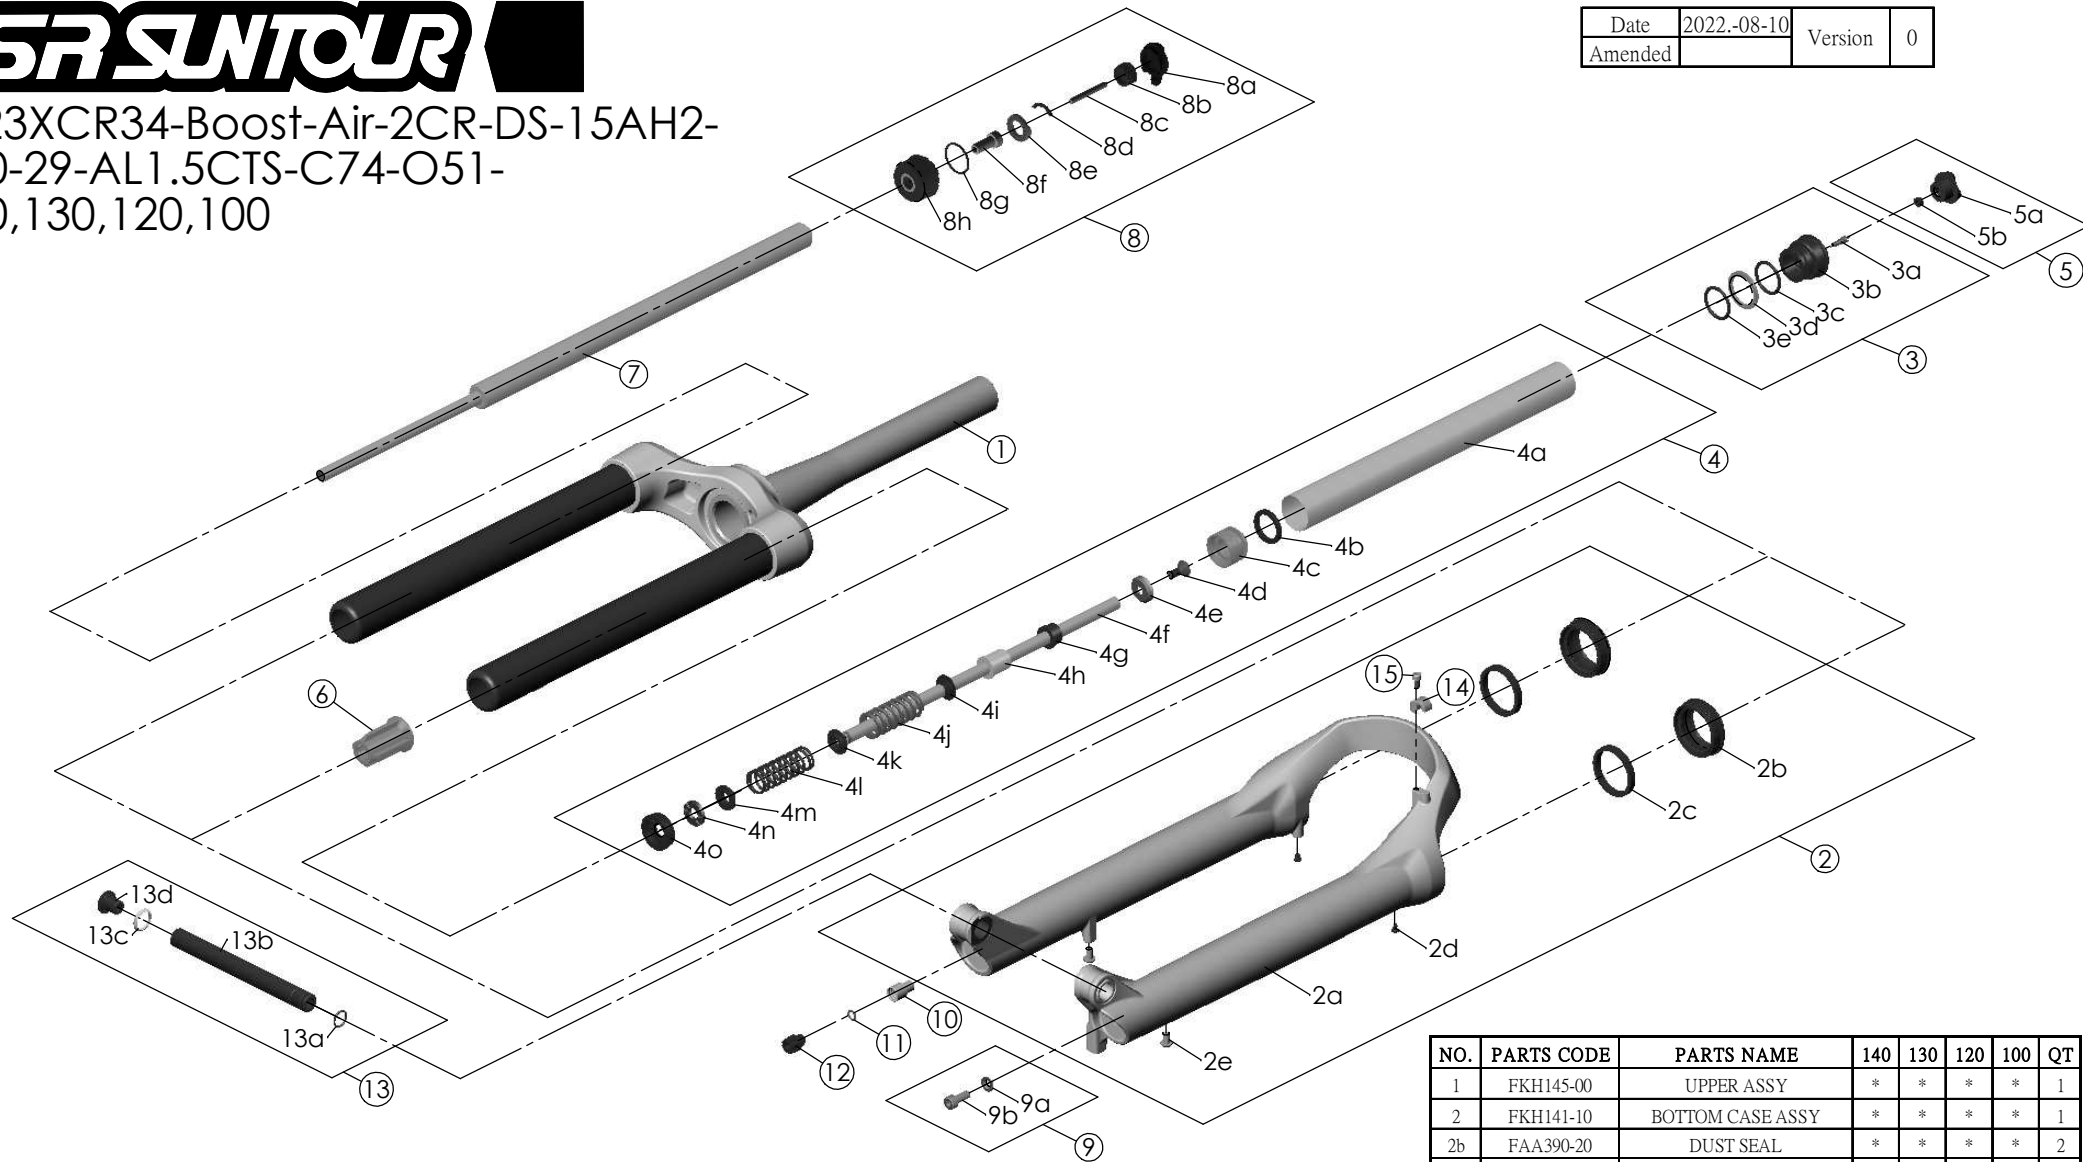

SF23XCR34-Boost-Air-2CR-DS-15AH2-
110-29-AL1.5CTS-C74-O51-
140,130,120,100

Date	2022.-08-10	Version	0
Amended			

NO.	PARTS CODE	PARTS NAME	140	130	120	100	QT
11	FAA083	O RING	*	*	*	*	1
12	FEE845-10	REBOUND KNOB	*	*	*	*	1
13	FKA117-00	15AH2-110 AXLE SET	*	*	*	*	1
14	FEE797	BRAKE HOSE GUIDE	*	*	*	*	1
15	FSB153	GUIDE FIXING BOLT	*	*	*	*	1

NO.	PARTS CODE	PARTS NAME	140	130	120	100	QT
5	FKE076-10	VALVE CAP ASSY	*	*	*	*	1
6	FEE799-60	BOTTOM STOPPER	*	*	*	*	1
7	FUN082-50	LOR UNIT	*	*	*	*	1
	FUN082-40		*	*	*	*	1
8	FKE526-09	LO TOP CAP ASSY	*	*	*	*	1
9	FKA044	FIXING BOLT SET	*	*	*	*	1
10	FSB058	DAMPER FIXING BOLT	*	*	*	*	1

NO.	PARTS CODE	PARTS NAME	140	130	120	100	QT
1	FKH145-00	UPPER ASSY	*	*	*	*	1
2	FKH141-10	BOTTOM CASE ASSY	*	*	*	*	1
2b	FAA390-20	DUST SEAL	*	*	*	*	2
2c	FAA423-10	OIL WIPER	*	*	*	*	2
2d	FAA200-10	MOUNT CAP	*	*	*	*	2
2e	FSB203	FIXING BOLT	*	*	*	*	2
3	FKE075-47	AIR CAP ASSY	*	*	*	*	1
4	FKE565-10	AIR CYLINDER ASSY	*	*	*	*	1
	FKE565-00		*	*	*	1	
	FKE565-01		*	*	*	1	
	FKE565-02		*	*	*	1	
4g	FEE247-20	REBOUND SPACER			*	*	1
4h	FEE247	REBOUND SPACER			*	*	1