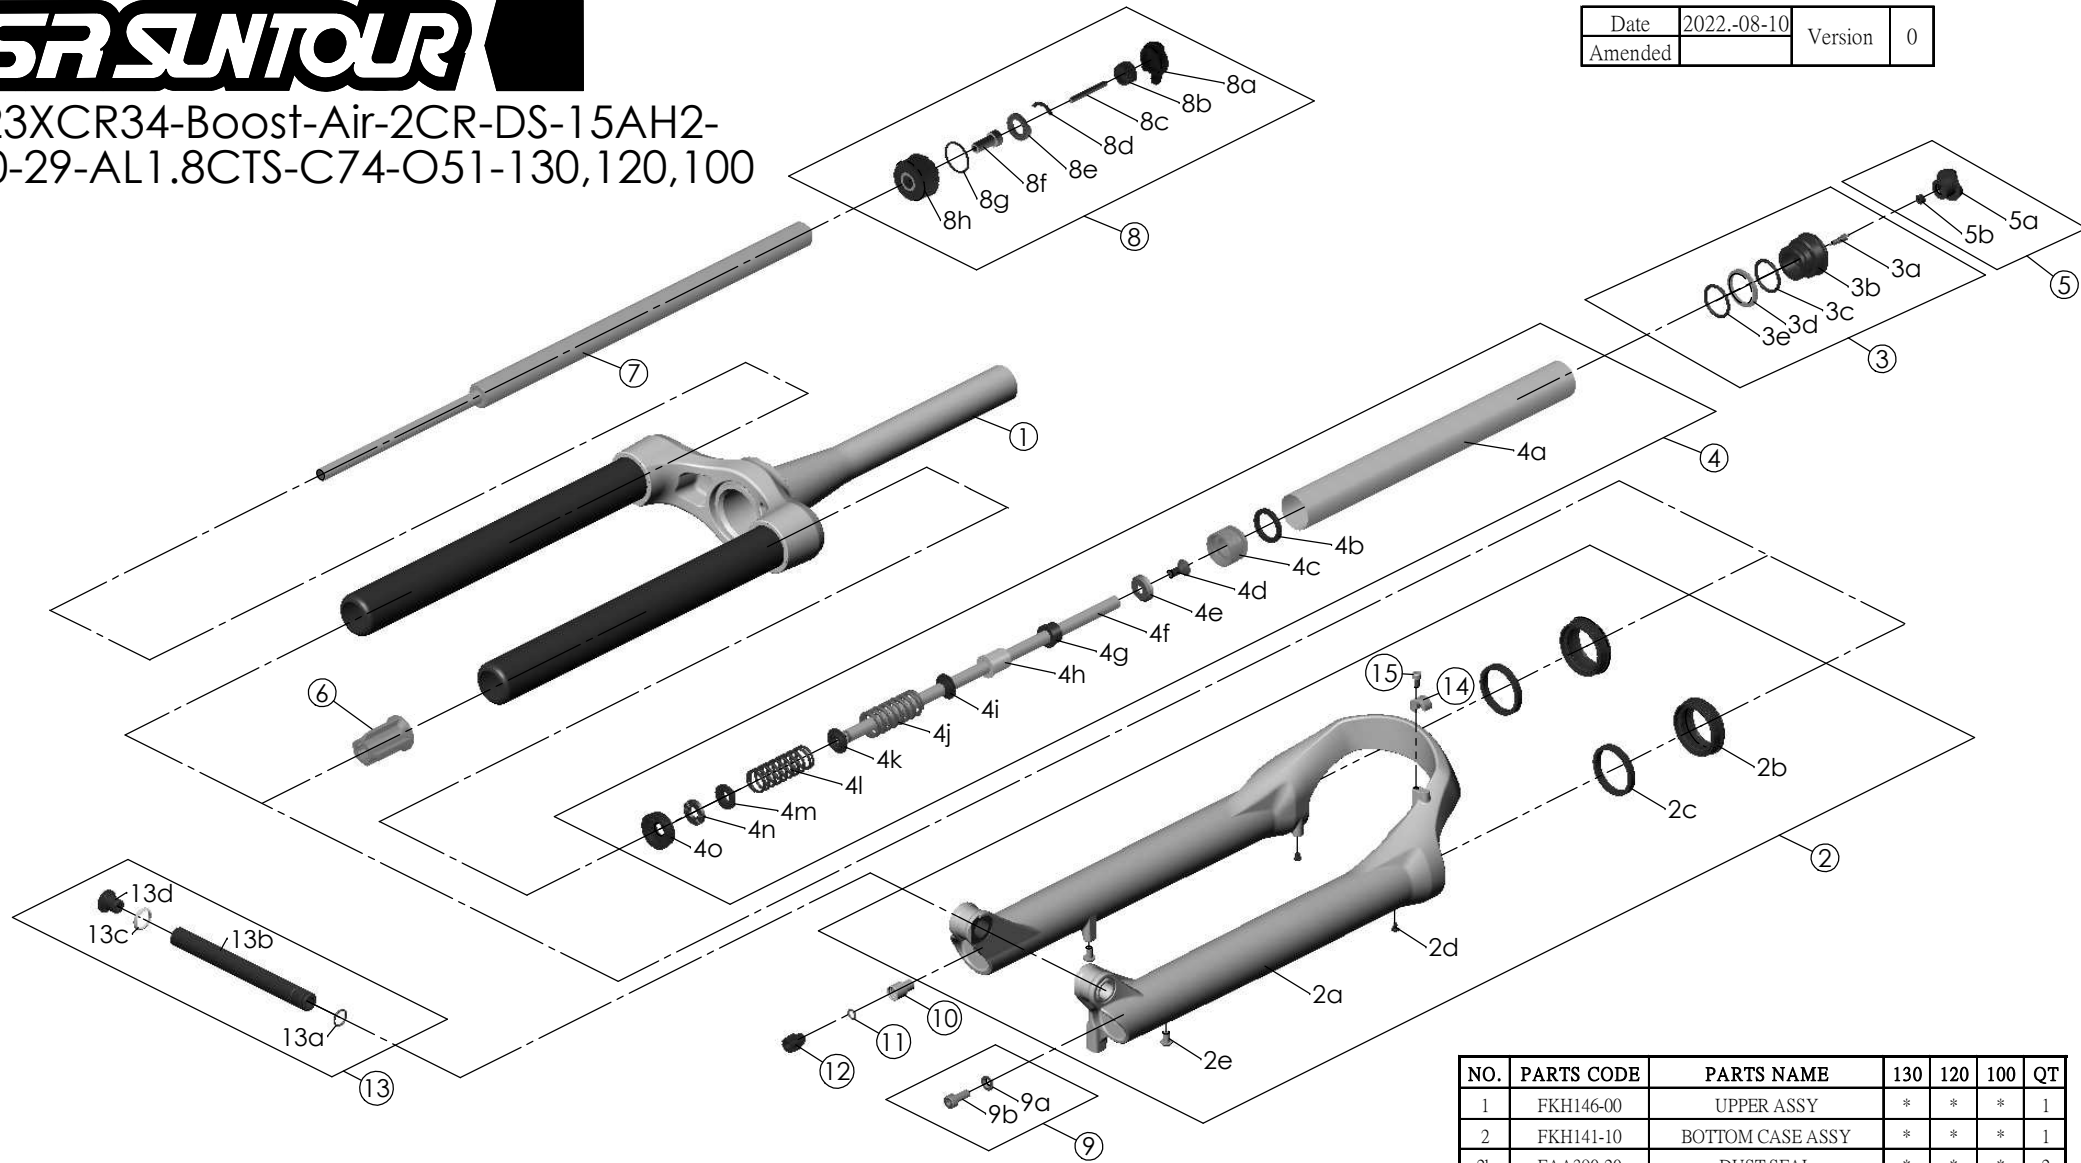

SF23XCR34-Boost-Air-2CR-DS-15AH2-110-29-AL1.8CTS-C74-O51-130,120,100

Date	2022.-08-10	Version	0
Amended			

NO.	PARTS CODE	PARTS NAME	130	120	100	QT
11	FAA083	O RING	*	*	*	1
12	FEE845-10	REBOUND KNOB	*	*	*	1
13	FKA117-00	15AH2-110 AXLE SET	*	*	*	1
14	FEE797	BRAKE HOSE GUIDE	*	*	*	1
15	FSB153	GUIDE FIXING BOLT	*	*	*	1

NO.	PARTS CODE	PARTS NAME	130	120	100	QT
5	FKE076-10	VALVE CAP ASSY	*	*	*	1
6	FEE799-60	BOTTOM STOPPER	*	*	*	1
7	FUN082-40	LOR UNIT	*	*	*	1
8	FKE526-09	LO TOP CAP ASSY	*	*	*	1
9	FKA044	FIXING BOLT SET	*	*	*	1
10	FSB058	DAMPER FIXING BOLT	*	*	*	1

NO.	PARTS CODE	PARTS NAME	130	120	100	QT
1	FKH146-00	UPPER ASSY	*	*	*	1
2	FKH141-10	BOTTOM CASE ASSY	*	*	*	1
2b	FAA390-20	DUST SEAL	*	*	*	2
2c	FAA423-10	OIL WIPER	*	*	*	2
2d	FAA200-10	MOUNT CAP	*	*	*	2
2e	FSB203	FIXING BOLT	*	*	*	2
3	FKE075-47	AIR CAP ASSY	*	*	*	1
4	FKE565-00	AIR CYLINDER ASSY	*			1
	FKE565-01			*		1
	FKE565-02				*	1
4g	FEE247-20	REBOUND SPACER		*	*	1
4h	FEE247	REBOUND SPACER			*	1