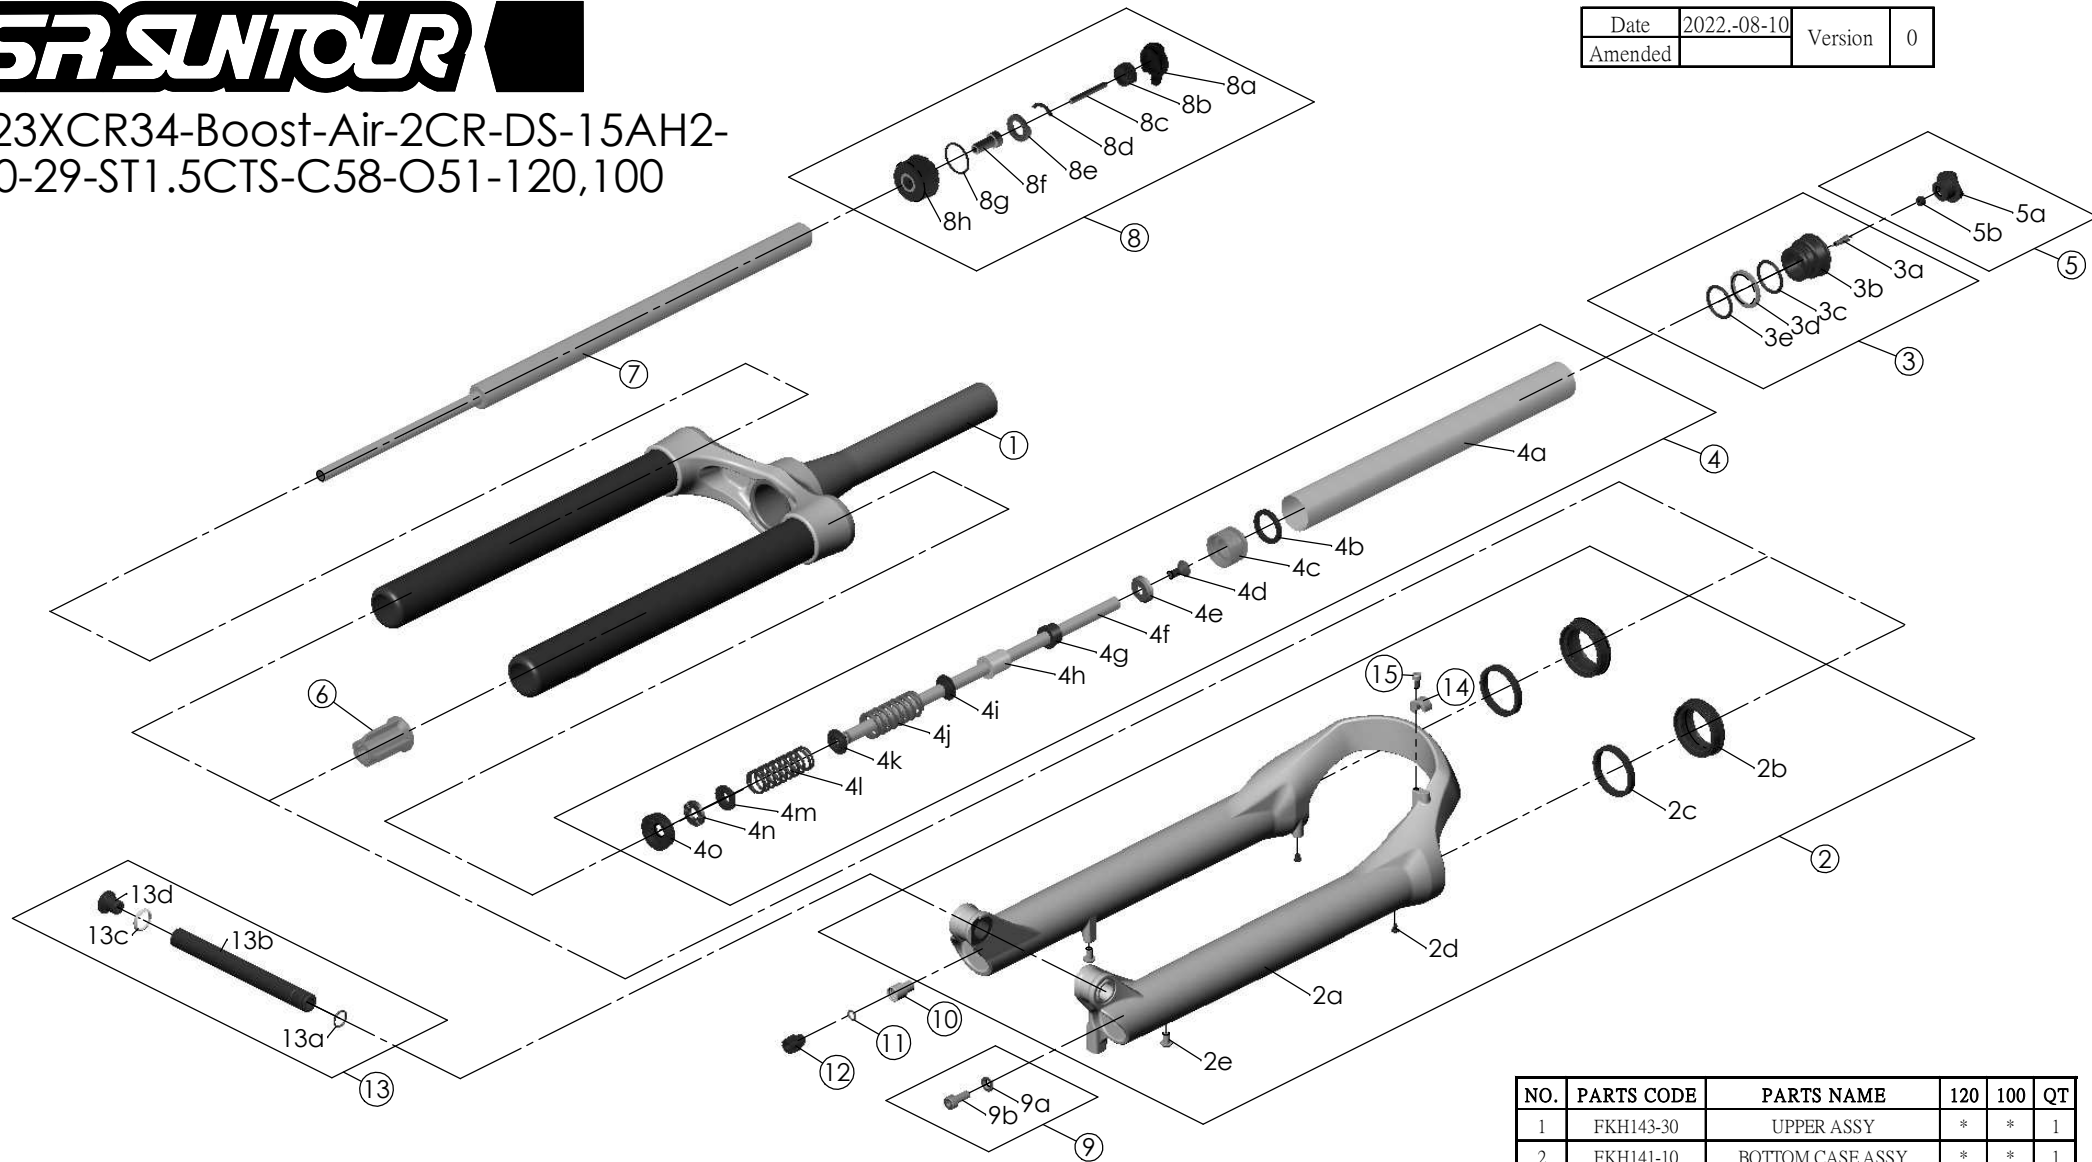

SF23XCR34-Boost-Air-2CR-DS-15AH2-110-29-ST1.5CTS-C58-O51-120,100

Date	2022.-08-10	Version	0
Amended			

NO.	PARTS CODE	PARTS NAME	120	100	QT
11	FAA083	O RING	*	*	1
12	FEE845-10	REBOUND KNOB	*	*	1
13	FKA117-00	15AH2-110 AXLE SET	*	*	1
14	FEE797	BRAKE HOSE GUIDE	*	*	1
15	FSB153	GUIDE FIXING BOLT	*	*	1

NO.	PARTS CODE	PARTS NAME	120	100	QT
5	FKE076-10	VALVE CAP ASSY	*	*	1
6	FEE799-60	BOTTOM STOPPER	*	*	1
7	FUN082-40	LOR UNIT	*	*	1
8	FKE526-09	LO TOP CAP ASSY	*	*	1
9	FKA044	FIXING BOLT SET	*	*	1
10	FSB058	DAMPER FIXING BOLT	*	*	1

NO.	PARTS CODE	PARTS NAME	120	100	QT
1	FKH143-30	UPPER ASSY	*	*	1
2	FKH141-10	BOTTOM CASE ASSY	*	*	1
2b	FAA390-20	DUST SEAL	*	*	2
2c	FAA423-10	OIL WIPER	*	*	2
2d	FAA200-10	MOUNT CAP	*	*	2
2e	FSB203	FIXING BOLT	*	*	2
3	FKE075-47	AIR CAP ASSY	*	*	1
4	FKE565-01	AIR CYLINDER ASSY	*	*	1
	FKE565-02		*	*	1
4g	FEE247-20	REBOUND SPACER	*	*	1
4h	FEE247	REBOUND SPACER	*	*	1