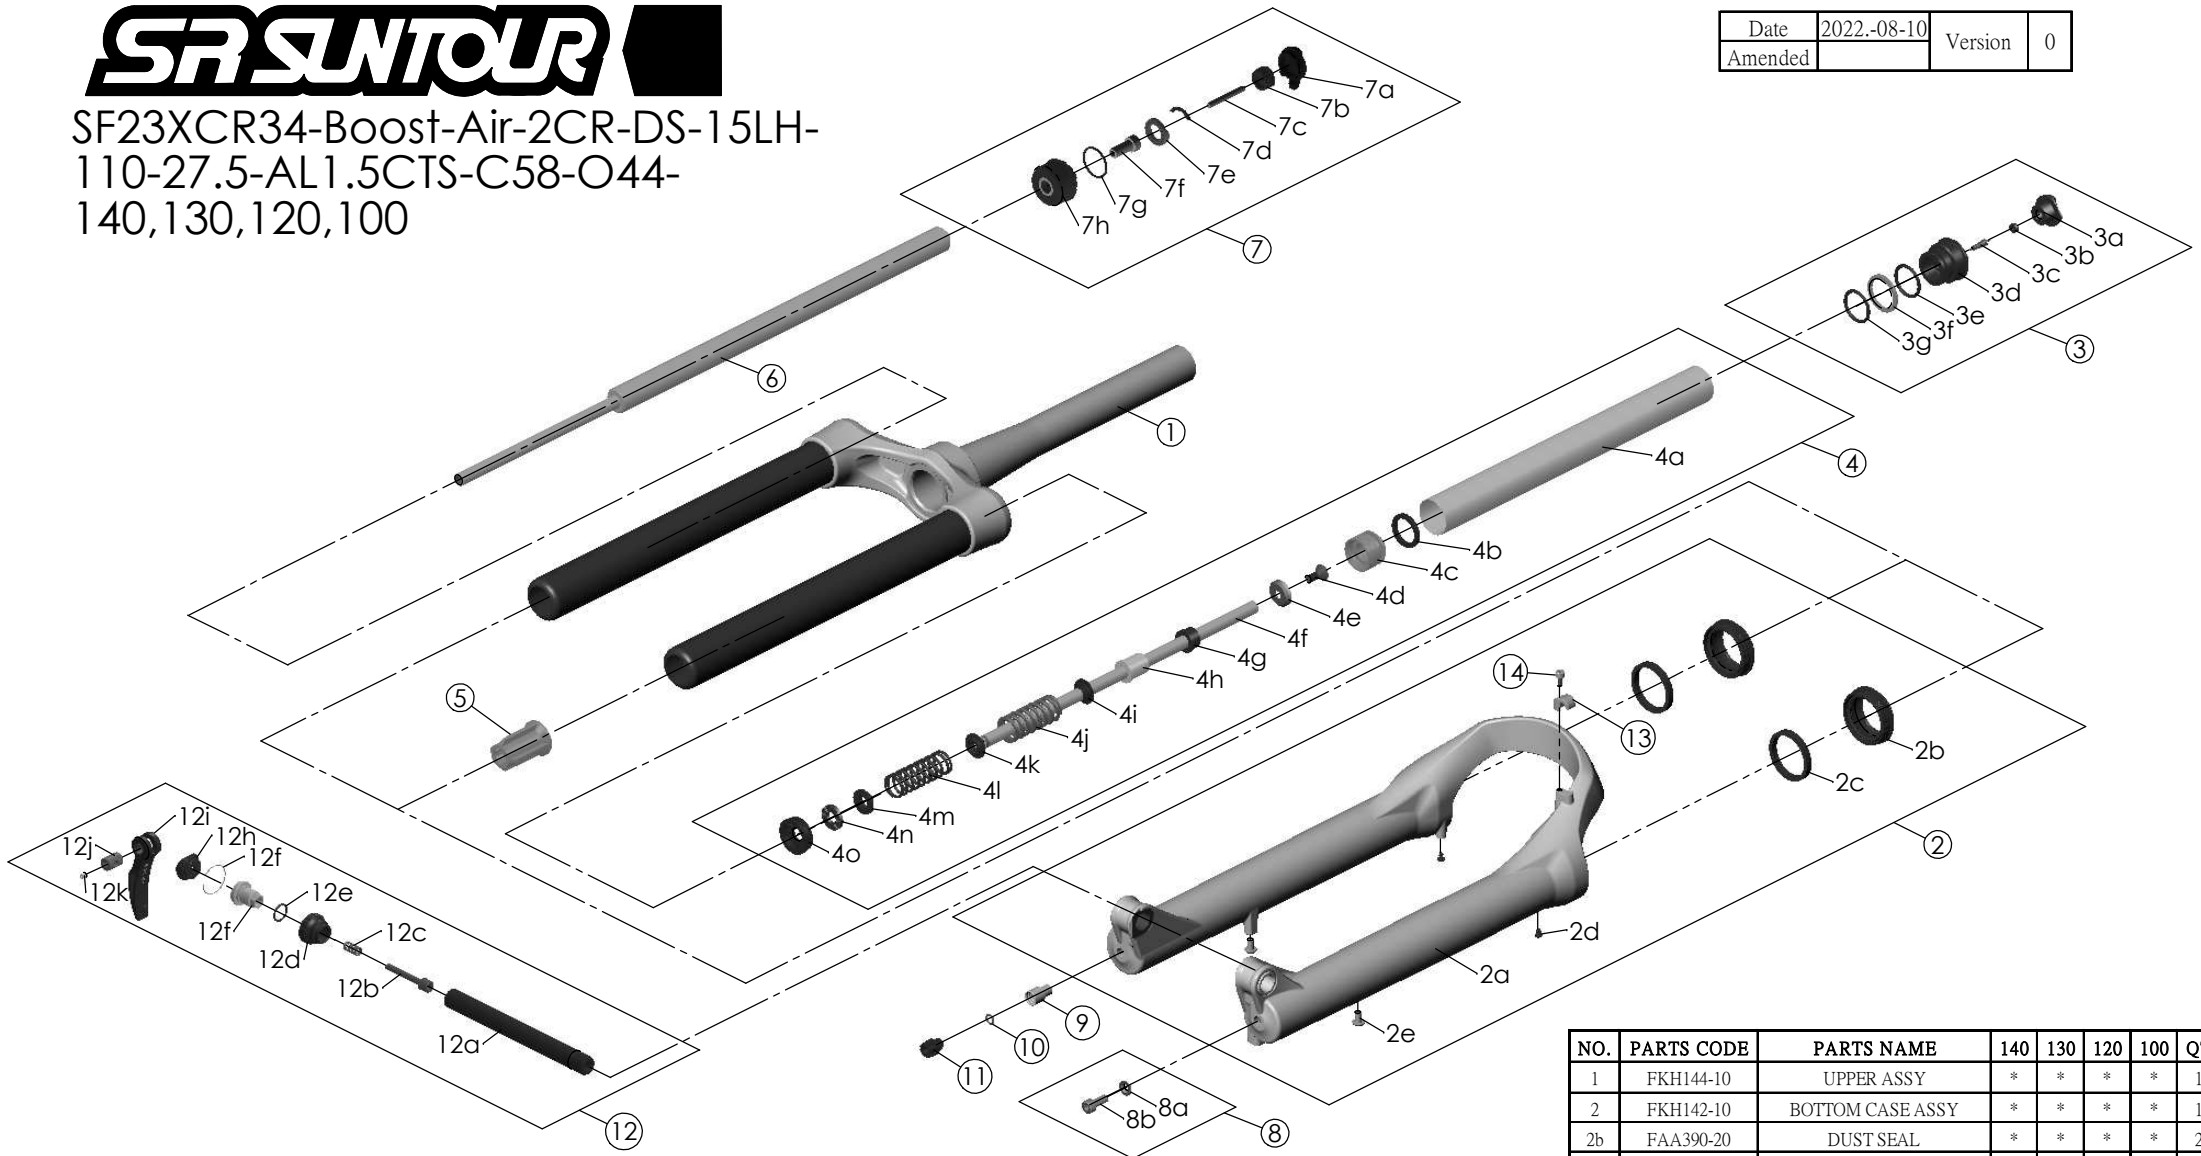

SF23XCR34-Boost-Air-2CR-DS-15LH-
110-27.5-AL1.5CTS-C58-O44-
140,130,120,100

Date	2022.-08-10	Version	0
Amended			

NO.	PARTS CODE	PARTS NAME	140	130	120	100	QT
10	FAA083	O RING	*	*	*	*	1
11	FEE845-10	REBOUND KNOB	*	*	*	*	1
12	FKA116-02	15LH-110 AXLE SET	*	*	*	*	1
13	FEE797	BRAKE HOSE GUIDE	*	*	*	*	1
14	FSB153	GUIDE FIXING BOLT	*	*	*	*	1

NO.	PARTS CODE	PARTS NAME	140	130	120	100	QT
5	FEE799-60	BOTTOM STOPPER	*	*	*	*	1
6	FUN082-50	LOR UNIT	*				1
	FUN082-40			*	*	*	1
7	FKE526-09	LO TOP CAP ASSY	*	*	*	*	1
8	FKA044	FIXING BOLT SET	*	*	*	*	1
9	FSB058	DAMPER FIXING BOLT	*	*	*	*	1

NO.	PARTS CODE	PARTS NAME	140	130	120	100	QT
1	FKH144-10	UPPER ASSY	*	*	*	*	1
2	FKH142-10	BOTTOM CASE ASSY	*	*	*	*	1
2b	FAA390-20	DUST SEAL	*	*	*	*	2
2c	FAA423-10	OIL WIPER	*	*	*	*	2
2d	FAA200-10	MOUNT CAP	*	*	*	*	2
2e	FSB203	FIXING BOLT	*	*	*	*	2
3	FKE075-37	AIR CAP ASSY	*	*	*	*	1
4	FKE565-10	AIR CYLINDER ASSY	*				1
	FKE565-00			*		1	
	FKE565-01				*	1	
	FKE565-02					*	1
4g	FEE247-20	REBOUND SPACER			*	1	
4h	FEE247	REBOUND SPACER			*	1	