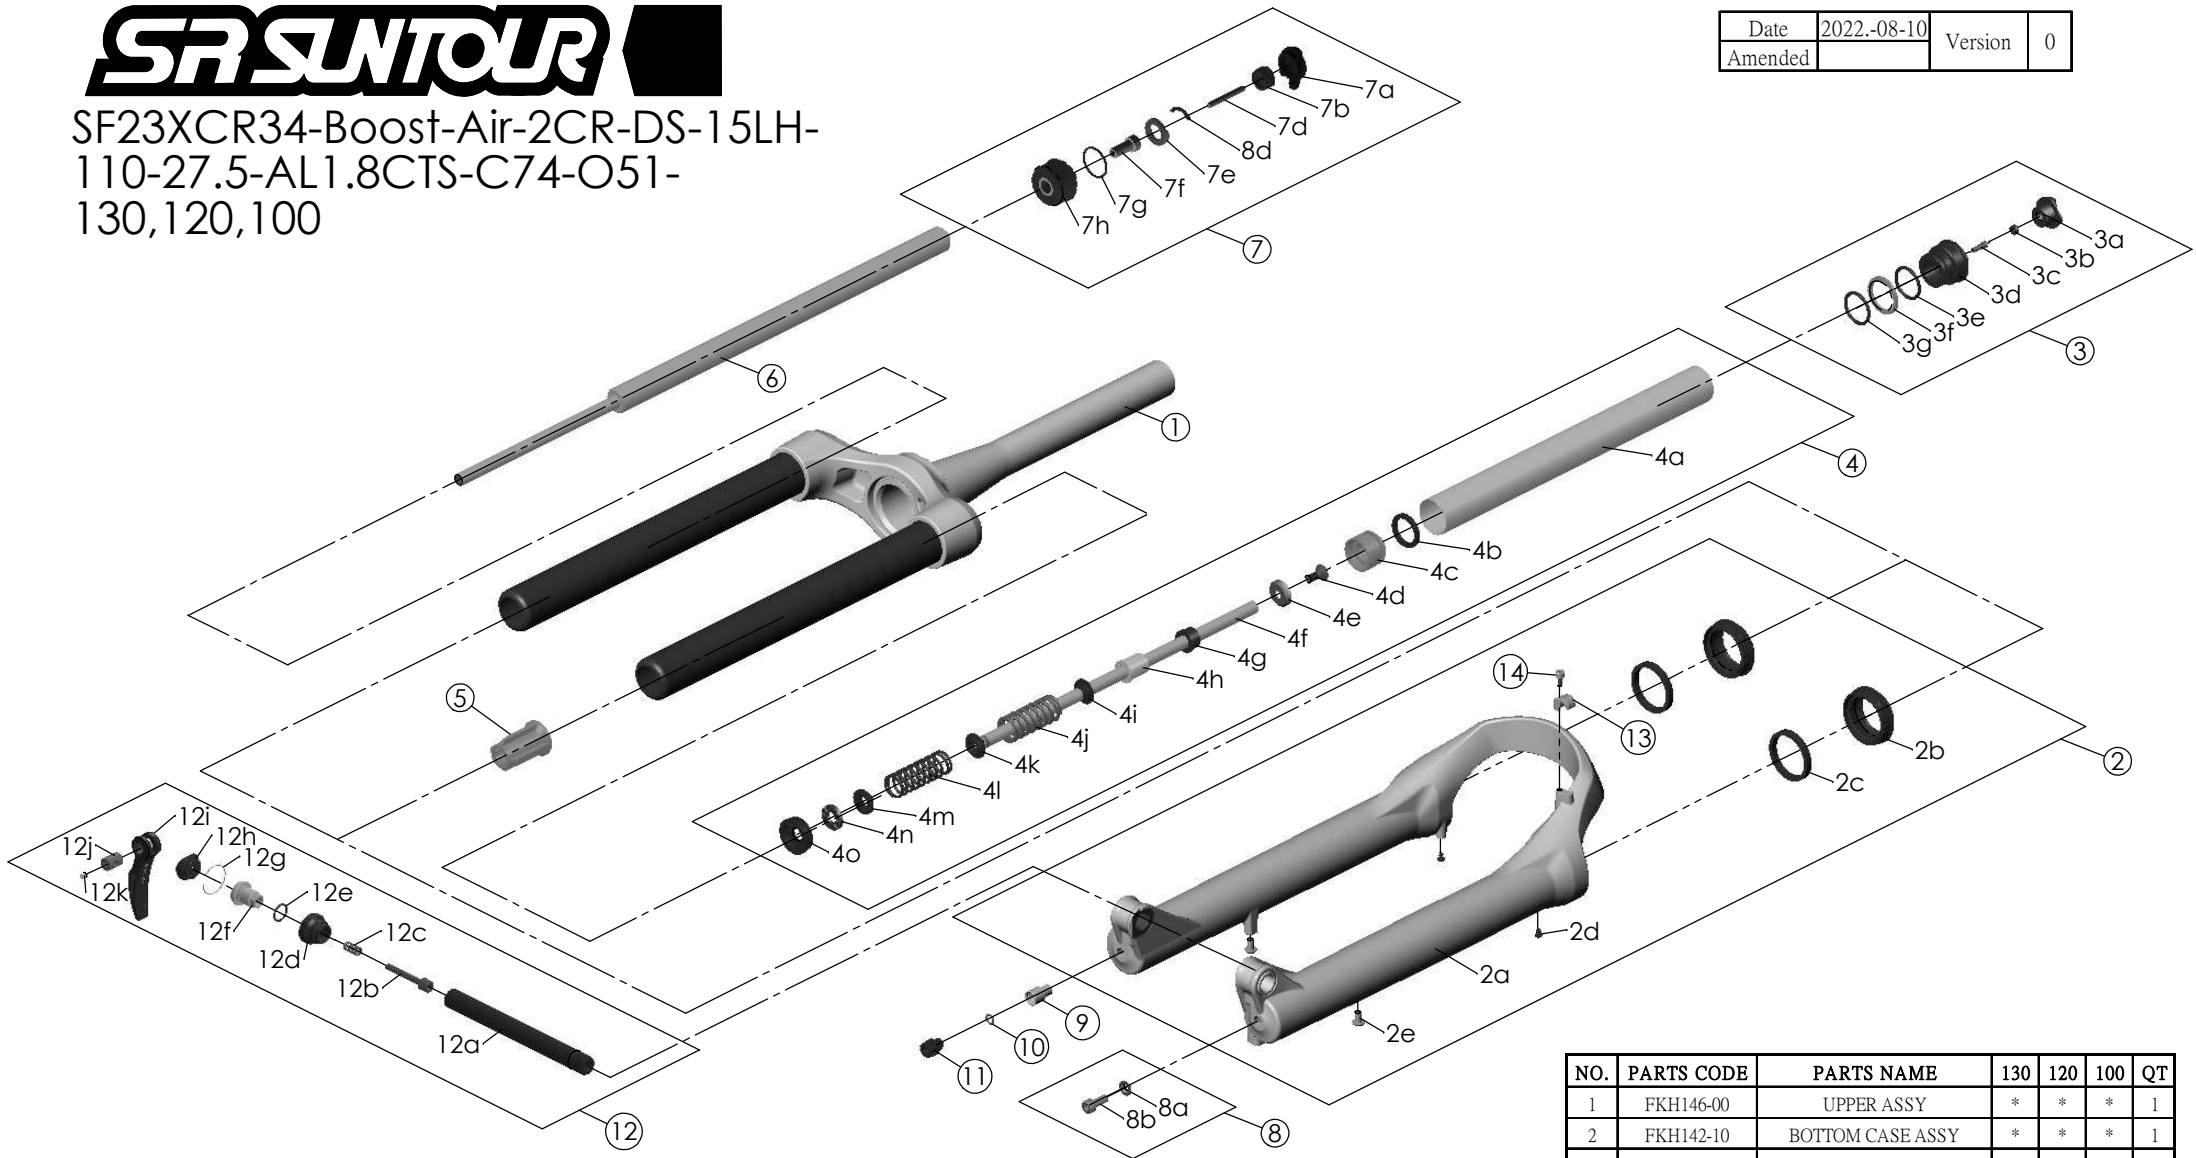

SF23XCR34-Boost-Air-2CR-DS-15LH-
110-27.5-AL1.8CTS-C74-O51-
130,120,100

Date	2022.-08-10	Version	0
Amended			

NO.	PARTS CODE	PARTS NAME	130	120	100	QT
10	FAA083	O RING	*	*	*	1
11	FEE845-10	REBOUND KNOB	*	*	*	1
12	FKA116-02	15LH-110 AXLE SET	*	*	*	1
13	FEE797	BRAKE HOSE GUIDE	*	*	*	1
14	FSB153	GUIDE FIXING BOLT	*	*	*	1

NO.	PARTS CODE	PARTS NAME	130	120	100	QT
5	FEE799-60	BOTTOM STOPPER	*	*	*	1
6	FUN082-40	LOR UNIT	*	*	*	1
7	FKE526-09	LO TOP CAP ASSY	*	*	*	1
8	FKA044	FIXING BOLT SET	*	*	*	1
9	FSB058	DAMPER FIXING BOLT	*	*	*	1

NO.	PARTS CODE	PARTS NAME	130	120	100	QT
1	FKH146-00	UPPER ASSY	*	*	*	1
2	FKH142-10	BOTTOM CASE ASSY	*	*	*	1
2b	FAA390-20	DUST SEAL	*	*	*	2
2c	FAA423-10	OIL WIPER	*	*	*	2
2d	FAA200-10	MOUNT CAP	*	*	*	2
2c	FSB203	FIXING BOLT	*	*	*	2
3	FKE075-37	AIR CAP ASSY	*	*	*	1
4	FKE565-00	AIR CYLINDER ASSY	*			1
	FKE565-01			*		1
	FKE565-02				*	1
4g	FEE247-20	REBOUND SPACER		*	*	1
4h	FEE247	REBOUND SPACER			*	1