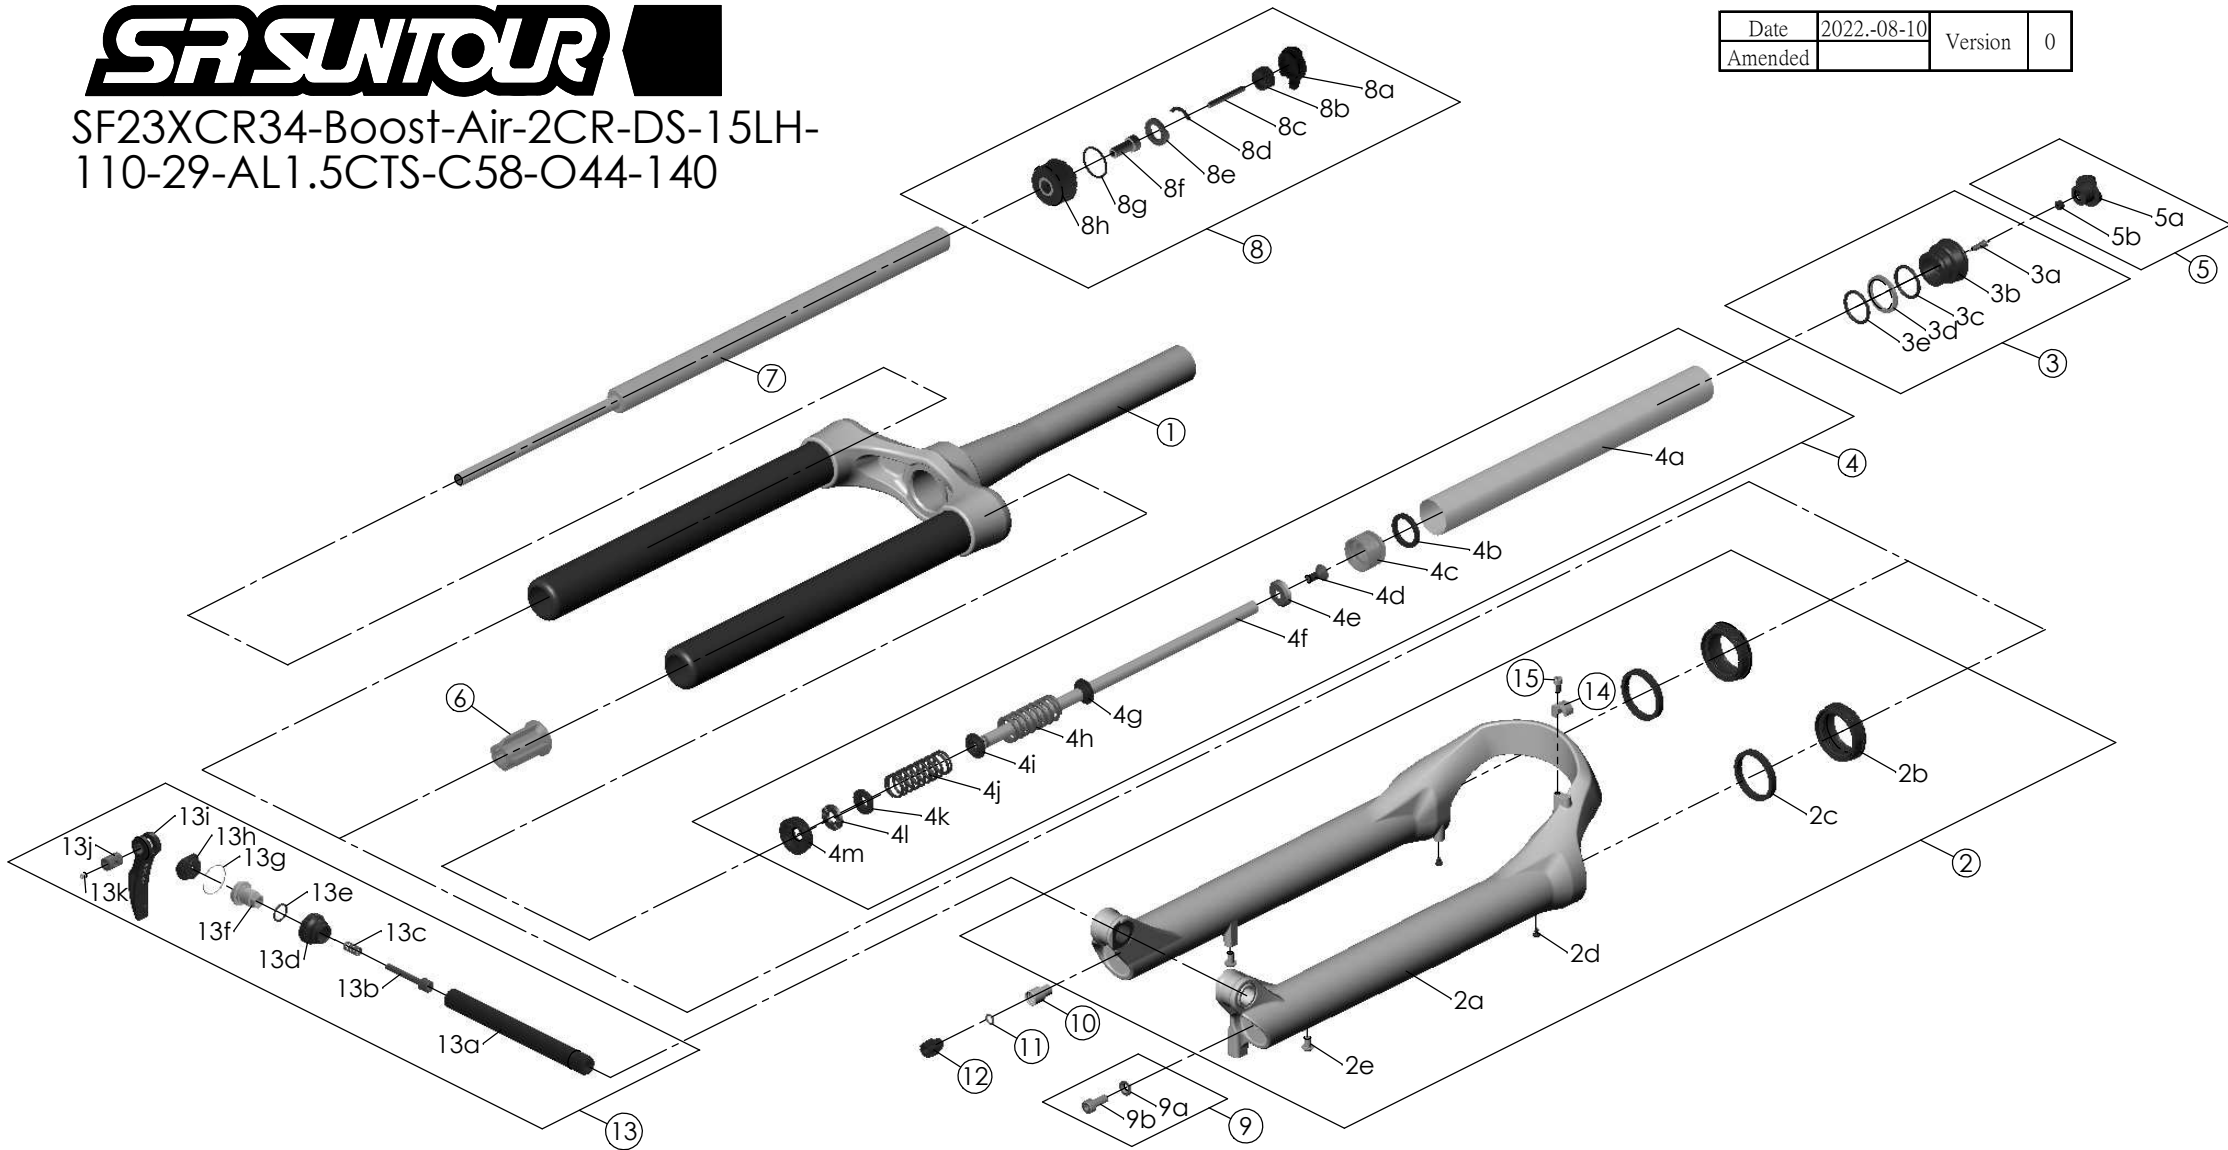

SF23XCR34-Boost-Air-2CR-DS-15LH-
110-29-AL1.5CTS-C58-O44-140

Date	2022.-08-10	Version	0
Amended			

NO.	PARTS CODE	PARTS NAME	140	QT
11	FAA083	O RING	*	1
12	FEE845-10	REBOUND KNOB	*	1
13	FKA116-02	15LH-110 AXLE SET	*	1
14	FEE797	BRAKE HOSE GUIDE	*	1
15	FSB153	GUIDE FIXING BOLT	*	1

NO.	PARTS CODE	PARTS NAME	140	QT
5	FKE076-10	VALVE CAP ASSY	*	1
6	FEE799-60	BOTTOM STOPPER	*	1
7	FUN082-50	LOR UNIT	*	1
8	FKE526-09	LO TOP CAP ASSY	*	1
9	FKA044	FIXING BOLT SET	*	1
10	FSB058	DAMPER FIXING BOLT	*	1

NO.	PARTS CODE	PARTS NAME	140	QT
1	FKH143-10	UPPER ASSY	*	1
2	FKH141-10	BOTTOM CASE ASSY	*	1
2b	FAA390-20	DUST SEAL	*	2
2c	FAA423-10	OIL WIPER	*	2
2d	FAA200-10	MOUNT CAP	*	2
2e	FSB203	FIXING BOLT	*	2
3	FKE075-47	AIR CAP ASSY	*	1
4	FKE565-10	AIR CYLINDER ASSY	*	1