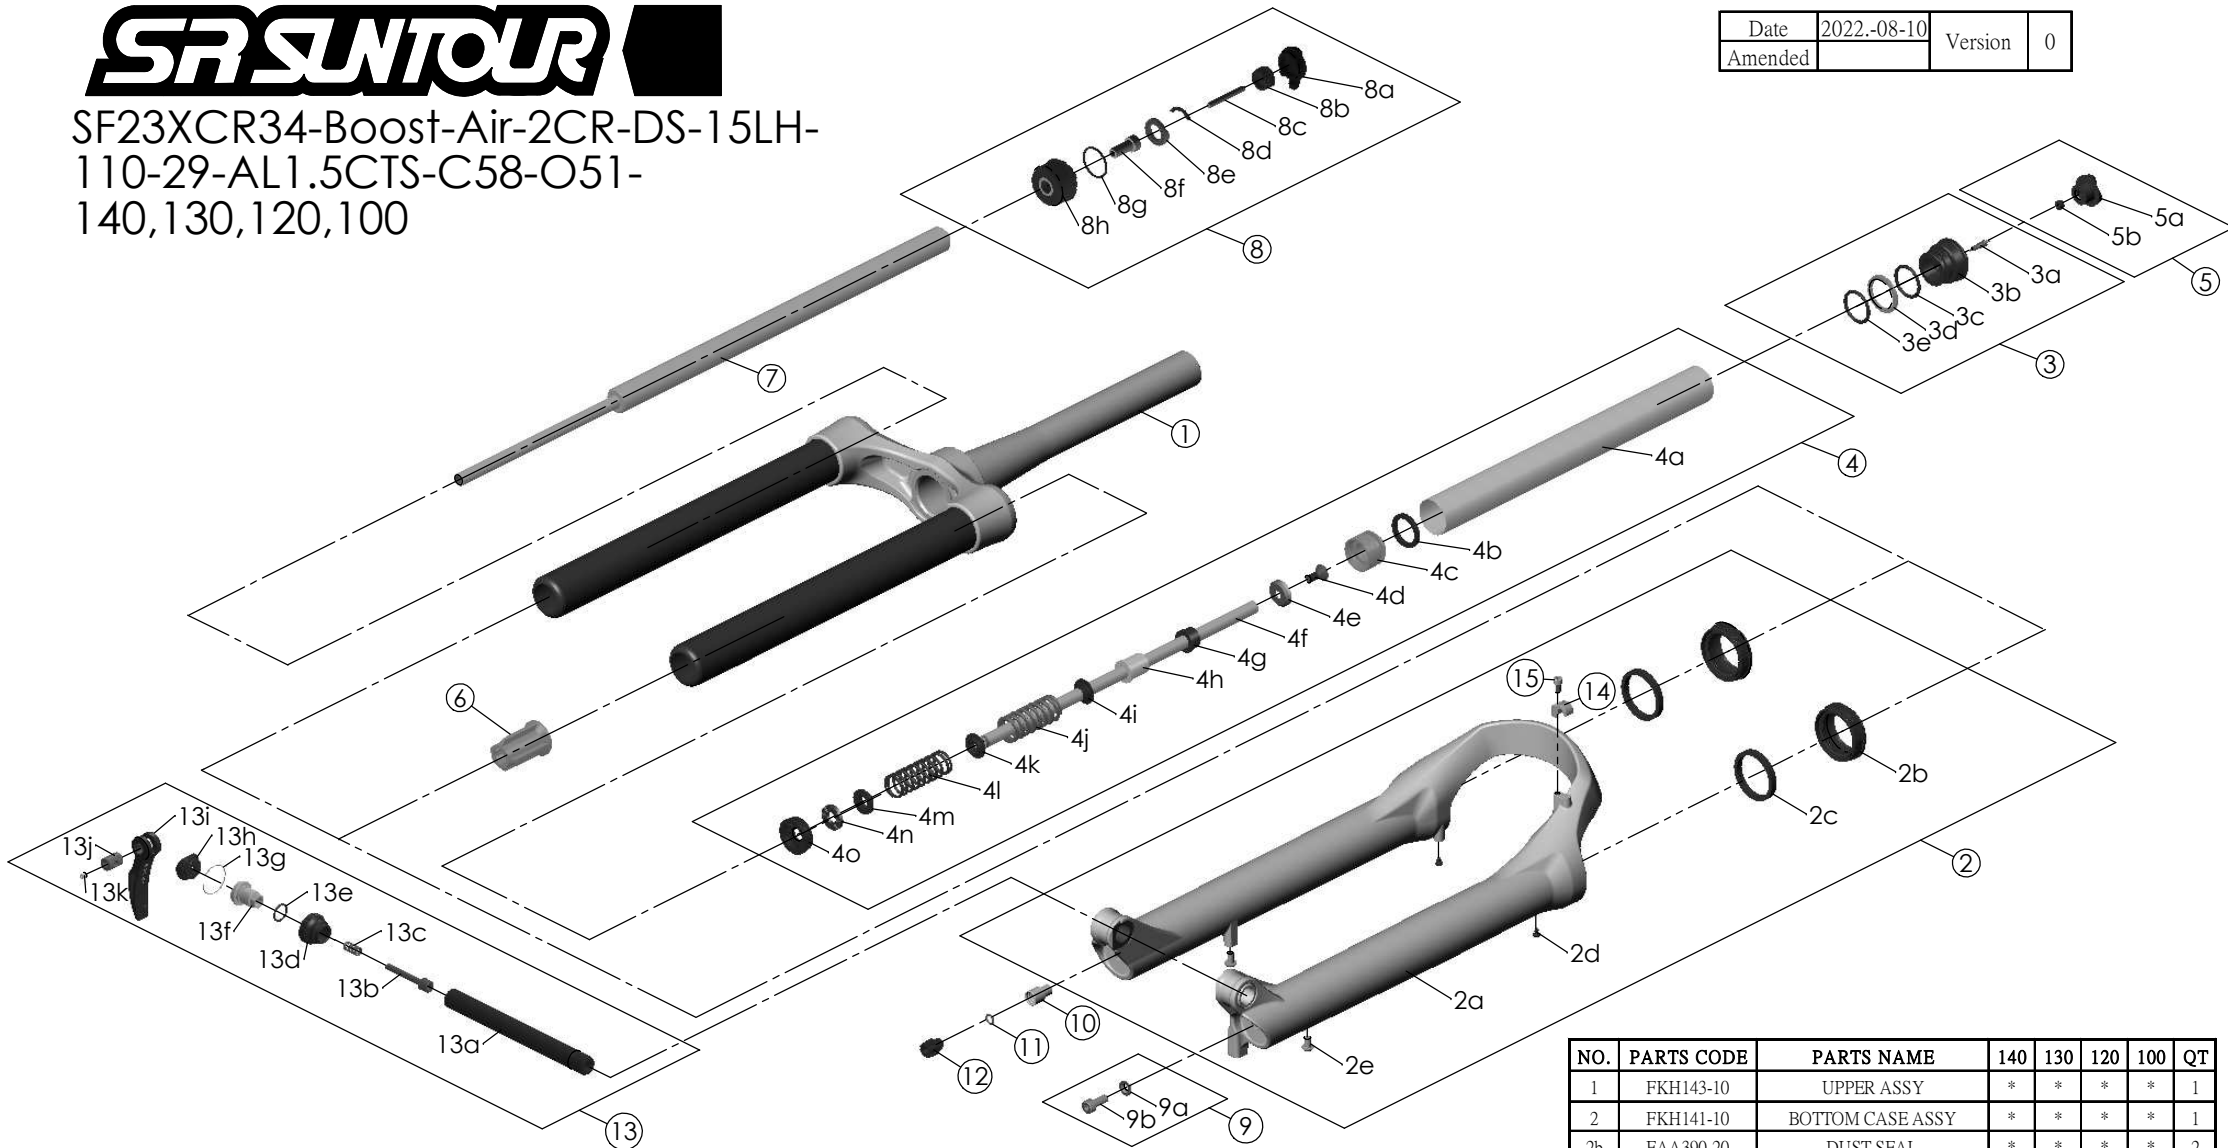

SF23XCR34-Boost-Air-2CR-DS-15LH-  
110-29-AL1.5CTS-C58-O51-  
140,130,120,100

Date	2022.-08-10	Version	0
Amended			

NO.	PARTS CODE	PARTS NAME	140	130	120	100	QT
11	FAA083	O RING	*	*	*	*	1
12	FEE845-10	REBOUND KNOB	*	*	*	*	1
13	FKA116-02	15LH-110 AXLE SET	*	*	*	*	1
14	FEE797	BRAKE HOSE GUIDE	*	*	*	*	1
15	FSB153	GUIDE FIXING BOLT	*	*	*	*	1

NO.	PARTS CODE	PARTS NAME	140	130	120	100	QT
5	FKE076-10	VALVE CAP ASSY	*	*	*	*	1
6	FEE799-60	BOTTOM STOPPER	*	*	*	*	1
7	FUN082-50	LOR UNIT	*				1
	FUN082-40			*	*	*	1
8	FKE526-09	LO TOP CAP ASSY	*	*	*	*	1
9	FKA044	FIXING BOLT SET	*	*	*	*	1
10	FSB058	DAMPER FIXING BOLT	*	*	*	*	1

NO.	PARTS CODE	PARTS NAME	140	130	120	100	QT
1	FKH143-10	UPPER ASSY	*	*	*	*	1
2	FKH141-10	BOTTOM CASE ASSY	*	*	*	*	1
2b	FAA390-20	DUST SEAL	*	*	*	*	2
2c	FAA423-10	OIL WIPER	*	*	*	*	2
2d	FAA200-10	MOUNT CAP	*	*	*	*	2
2e	FSB203	FIXING BOLT	*	*	*	*	2
3	FKE075-47	AIR CAP ASSY	*	*	*	*	1
4	FKE565-10	AIR CYLINDER ASSY	*				1
	FKE565-00			*		1	
	FKE565-01				*	1	
	FKE565-02					*	1
4g	FEE247-20	REBOUND SPACER			*	1	
4h	FEE247	REBOUND SPACER				*	1