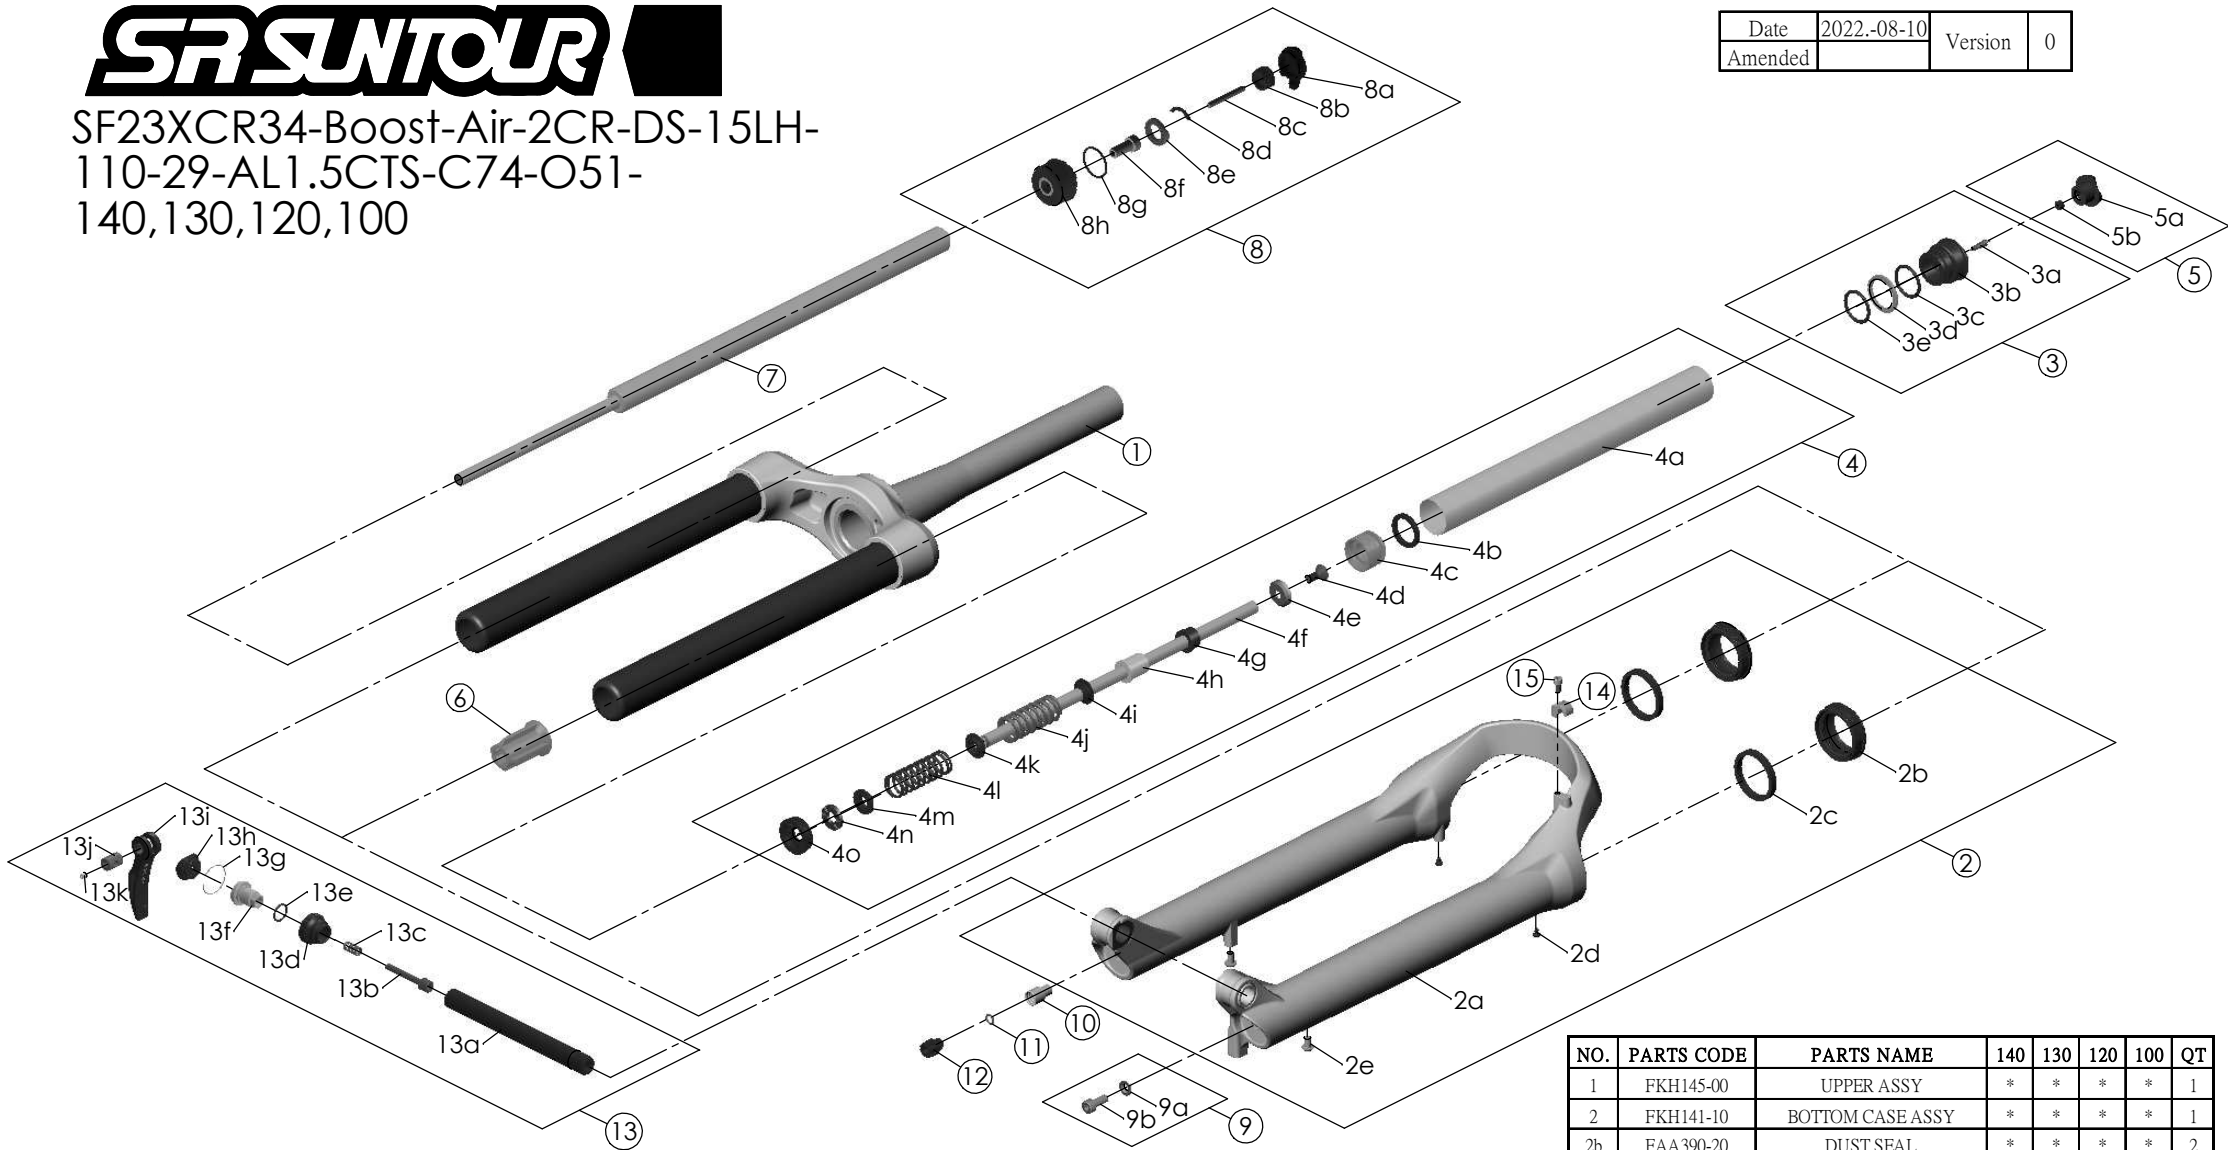

SF23XCR34-Boost-Air-2CR-DS-15LH-
110-29-AL1.5CTS-C74-O51-
140,130,120,100

Date	2022.-08-10	Version	0
Amended			

NO.	PARTS CODE	PARTS NAME	140	130	120	100	QT
11	FAA083	O RING	*	*	*	*	1
12	FEE845-10	REBOUND KNOB	*	*	*	*	1
13	FKA116-02	15LH-110 AXLE SET	*	*	*	*	1
14	FEE797	BRAKE HOSE GUIDE	*	*	*	*	1
15	FSB153	GUIDE FIXING BOLT	*	*	*	*	1

NO.	PARTS CODE	PARTS NAME	140	130	120	100	QT
5	FKE076-10	VALVE CAP ASSY	*	*	*	*	1
6	FEE799-60	BOTTOM STOPPER	*	*	*	*	1
7	FUN082-50	LOR UNIT	*				1
	FUN082-40			*	*	*	1
8	FKE526-09	LO TOP CAP ASSY	*	*	*	*	1
9	FKA044	FIXING BOLT SET	*	*	*	*	1
10	FSB058	DAMPER FIXING BOLT	*	*	*	*	1

NO.	PARTS CODE	PARTS NAME	140	130	120	100	QT
1	FKH145-00	UPPER ASSY	*	*	*	*	1
2	FKH141-10	BOTTOM CASE ASSY	*	*	*	*	1
2b	FAA390-20	DUST SEAL	*	*	*	*	2
2c	FAA423-10	OIL WIPER	*	*	*	*	2
2d	FAA200-10	MOUNT CAP	*	*	*	*	2
2e	FSB203	FIXING BOLT	*	*	*	*	2
3	FKE075-47	AIR CAP ASSY	*	*	*	*	1
4	FKE565-10	AIR CYLINDER ASSY	*				1
	FKE565-00			*			1
	FKE565-01				*		1
	FKE565-02					*	1
4g	FEE247-20	REBOUND SPACER			*	*	1
4h	FEE247	REBOUND SPACER				*	1