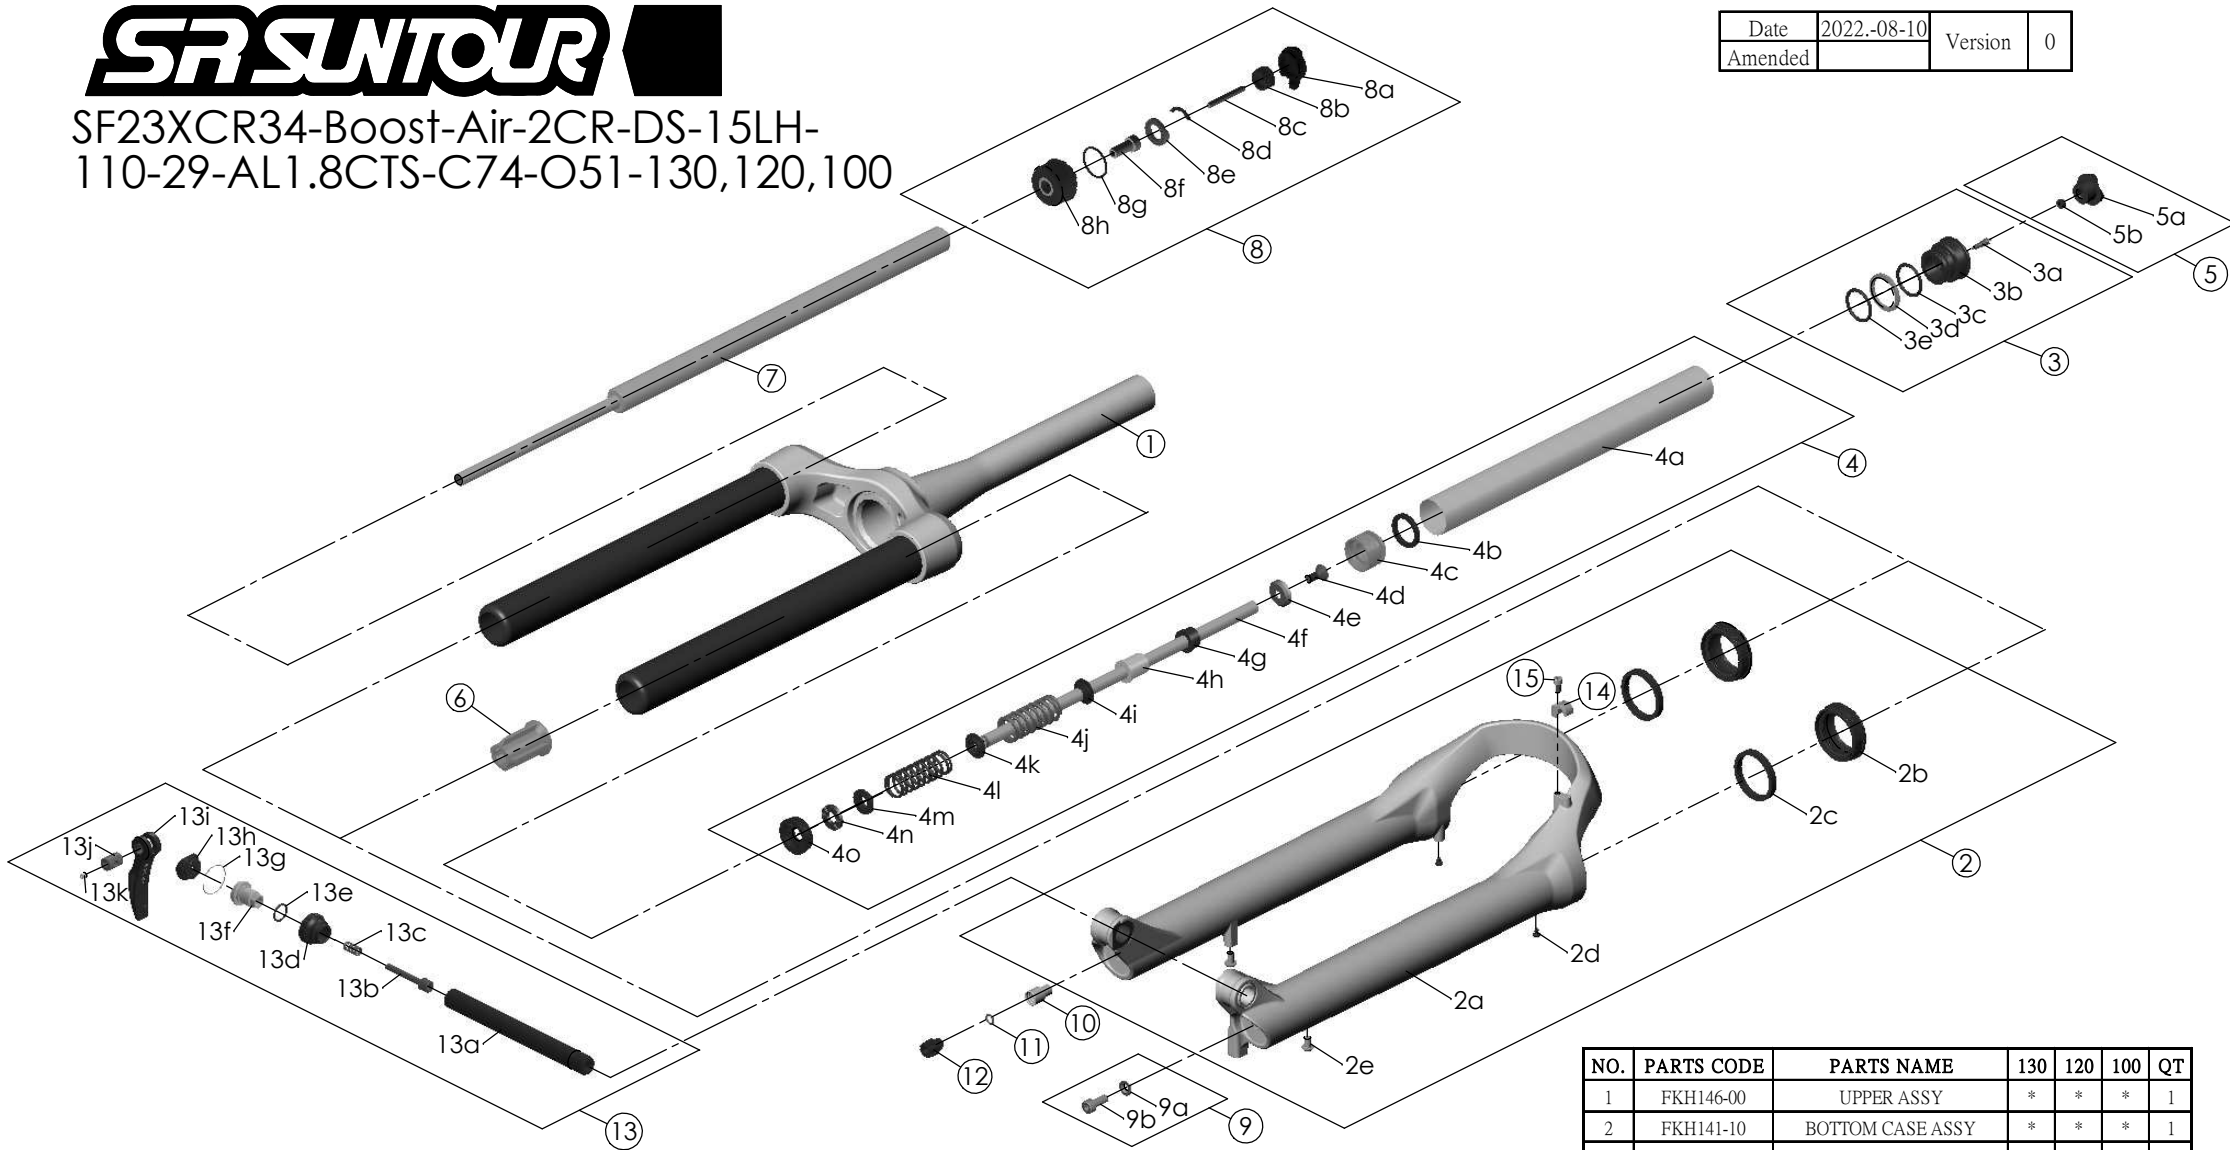

SF23XCR34-Boost-Air-2CR-DS-15LH-
110-29-AL1.8CTS-C74-O51-130,120,100

Date	2022.-08-10	Version	0
Amended			

NO.	PARTS CODE	PARTS NAME	130	120	100	QT
11	FAA083	O RING	*	*	*	1
12	FEE845-10	REBOUND KNOB	*	*	*	1
13	FKA116-02	15LH-110 AXLE SET	*	*	*	1
14	FEE797	BRAKE HOSE GUIDE	*	*	*	1
15	FSB153	GUIDE FIXING BOLT	*	*	*	1

NO.	PARTS CODE	PARTS NAME	130	120	100	QT
5	FKE076-10	VALVE CAP ASSY	*	*	*	1
6	FEE799-60	BOTTOM STOPPER	*	*	*	1
7	FUN082-40	LOR UNIT	*	*	*	1
8	FKE526-09	LO TOP CAP ASSY	*	*	*	1
9	FKA044	FIXING BOLT SET	*	*	*	1
10	FSB058	DAMPER FIXING BOLT	*	*	*	1

NO.	PARTS CODE	PARTS NAME	130	120	100	QT
1	FKH146-00	UPPER ASSY	*	*	*	1
2	FKH141-10	BOTTOM CASE ASSY	*	*	*	1
2b	FAA390-20	DUST SEAL	*	*	*	2
2c	FAA423-10	OIL WIPER	*	*	*	2
2d	FAA200-10	MOUNT CAP	*	*	*	2
2e	FSB203	FIXING BOLT	*	*	*	2
3	FKE075-47	AIR CAP ASSY	*	*	*	1
4	FKE565-00	AIR CYLINDER ASSY	*			1
	FKE565-01			*		1
	FKE565-02				*	1
4g	FEE247-20	REBOUND SPACER		*	*	1
4h	FEE247	REBOUND SPACER			*	1