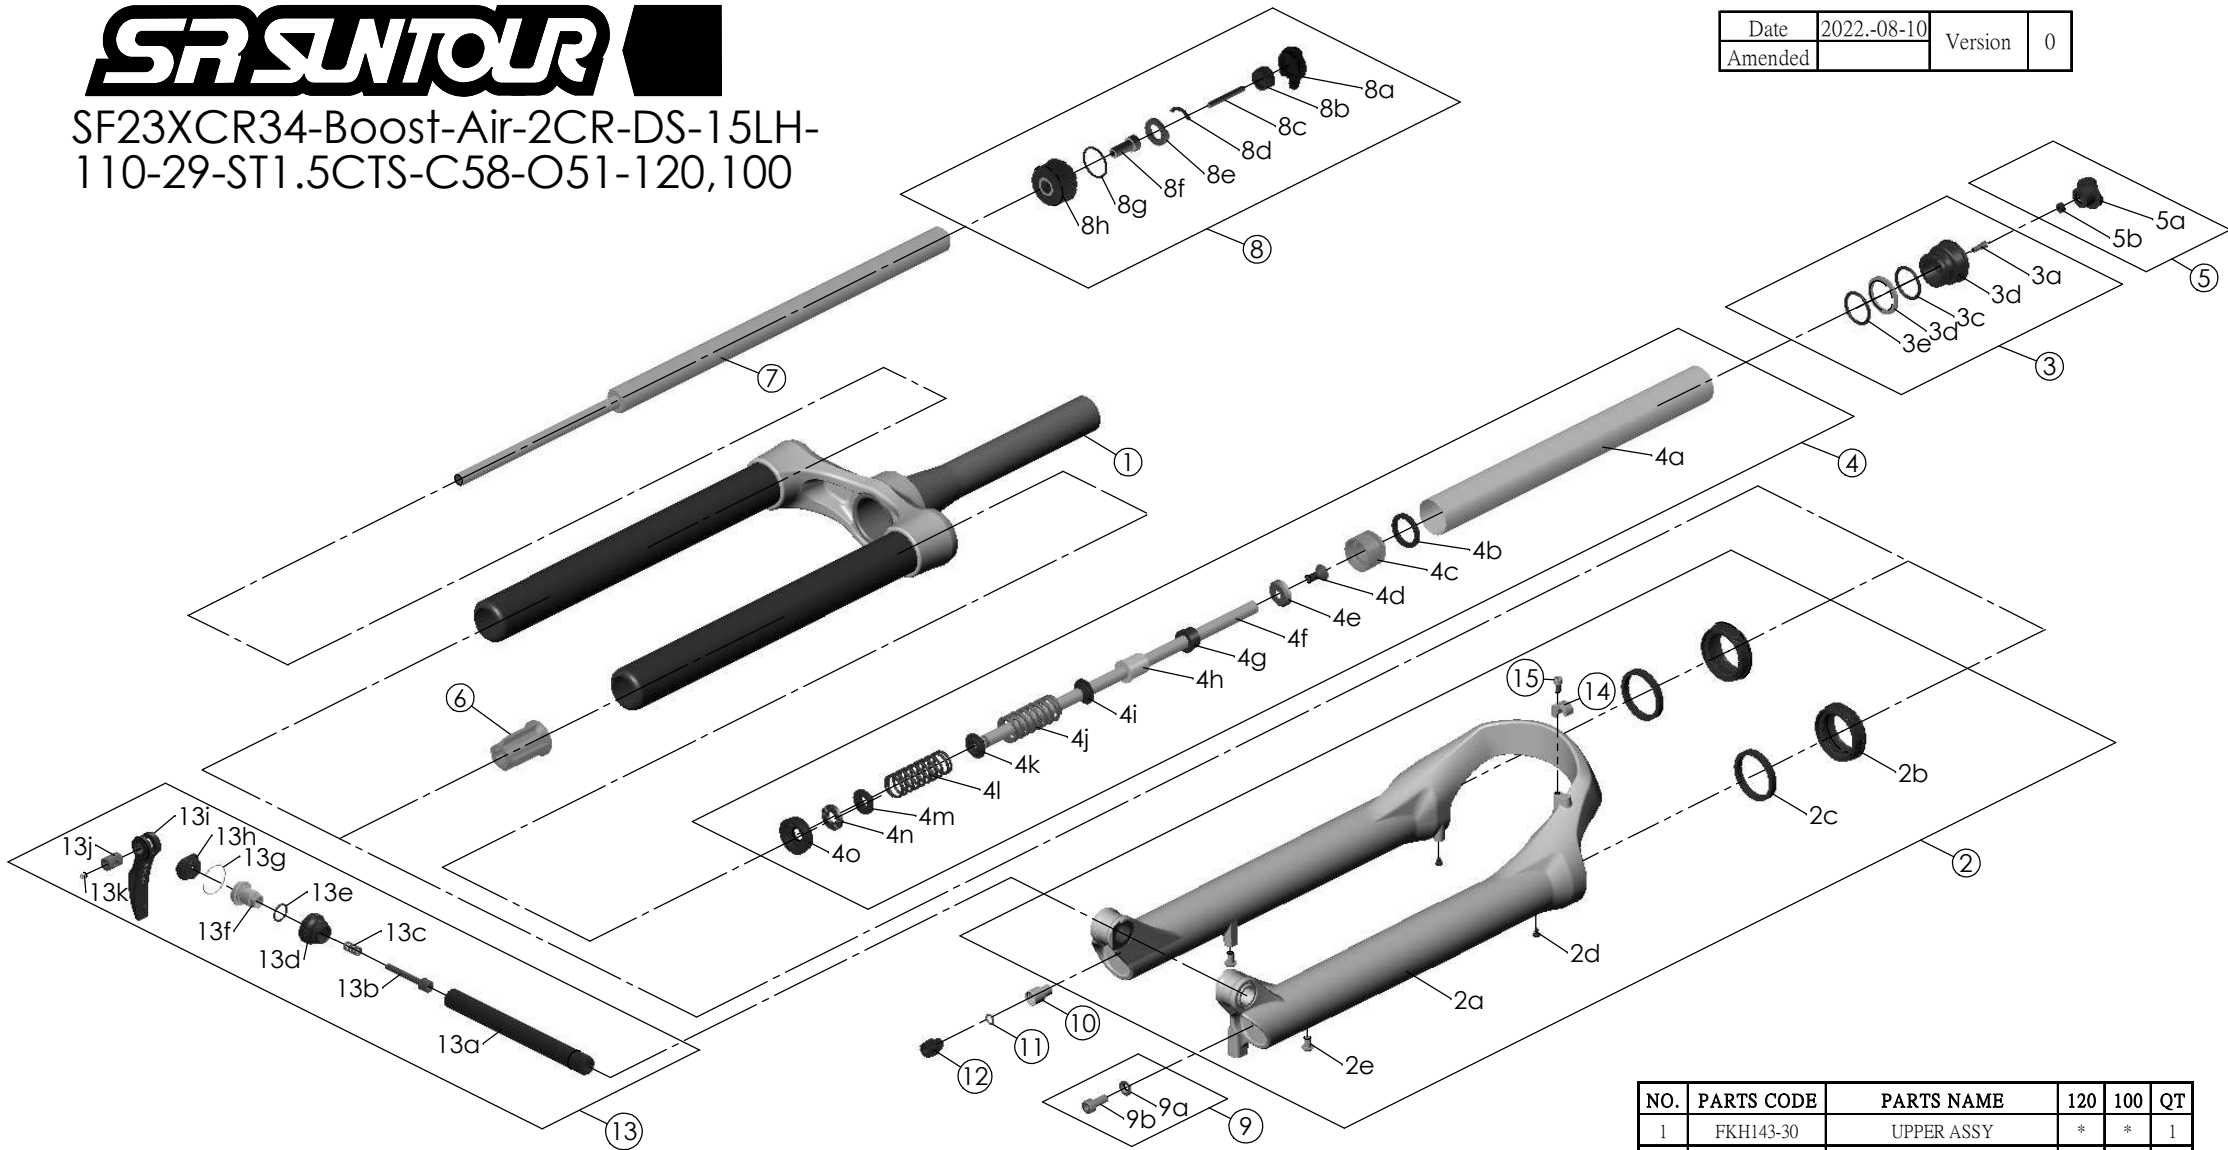

SF23XCR34-Boost-Air-2CR-DS-15LH-
110-29-ST1.5CTS-C58-O51-120,100

Date	2022.-08-10	Version	0
Amended			

NO.	PARTS CODE	PARTS NAME	120	100	QT
11	FAA083	O RING	*	*	1
12	FEE845-10	REBOUND KNOB	*	*	1
13	FKA116-02	15LH-110 AXLE SET	*	*	1
14	FEE797	BRAKE HOSE GUIDE	*	*	1
15	FSB153	GUIDE FIXING BOLT	*	*	1

NO.	PARTS CODE	PARTS NAME	120	100	QT
5	FKE076-10	VALVE CAP ASSY	*	*	1
6	FEE799-60	BOTTOM STOPPER	*	*	1
7	FUN082-40	LOR UNIT	*	*	1
8	FKE526-09	LO TOP CAP ASSY	*	*	1
9	FKA044	FIXING BOLT SET	*	*	1
10	FSB058	DAMPER FIXING BOLT	*	*	1

NO.	PARTS CODE	PARTS NAME	120	100	QT
1	FKH143-30	UPPER ASSY	*	*	1
2	FKH141-10	BOTTOM CASE ASSY	*	*	1
2b	FAA390-20	DUST SEAL	*	*	2
2c	FAA423-10	OIL WIPER	*	*	2
2d	FAA200-10	MOUNT CAP	*	*	2
2e	FSB203	FIXING BOLT	*	*	2
3	FKE075-47	AIR CAP ASSY	*	*	1
4	FKE565-01	AIR CYLINDER ASSY	*		1
	FKE565-02			*	1
4g	FEE247-20	REBOUND SPACER	*	*	1
4h	FEE247	REBOUND SPACER	*	*	1