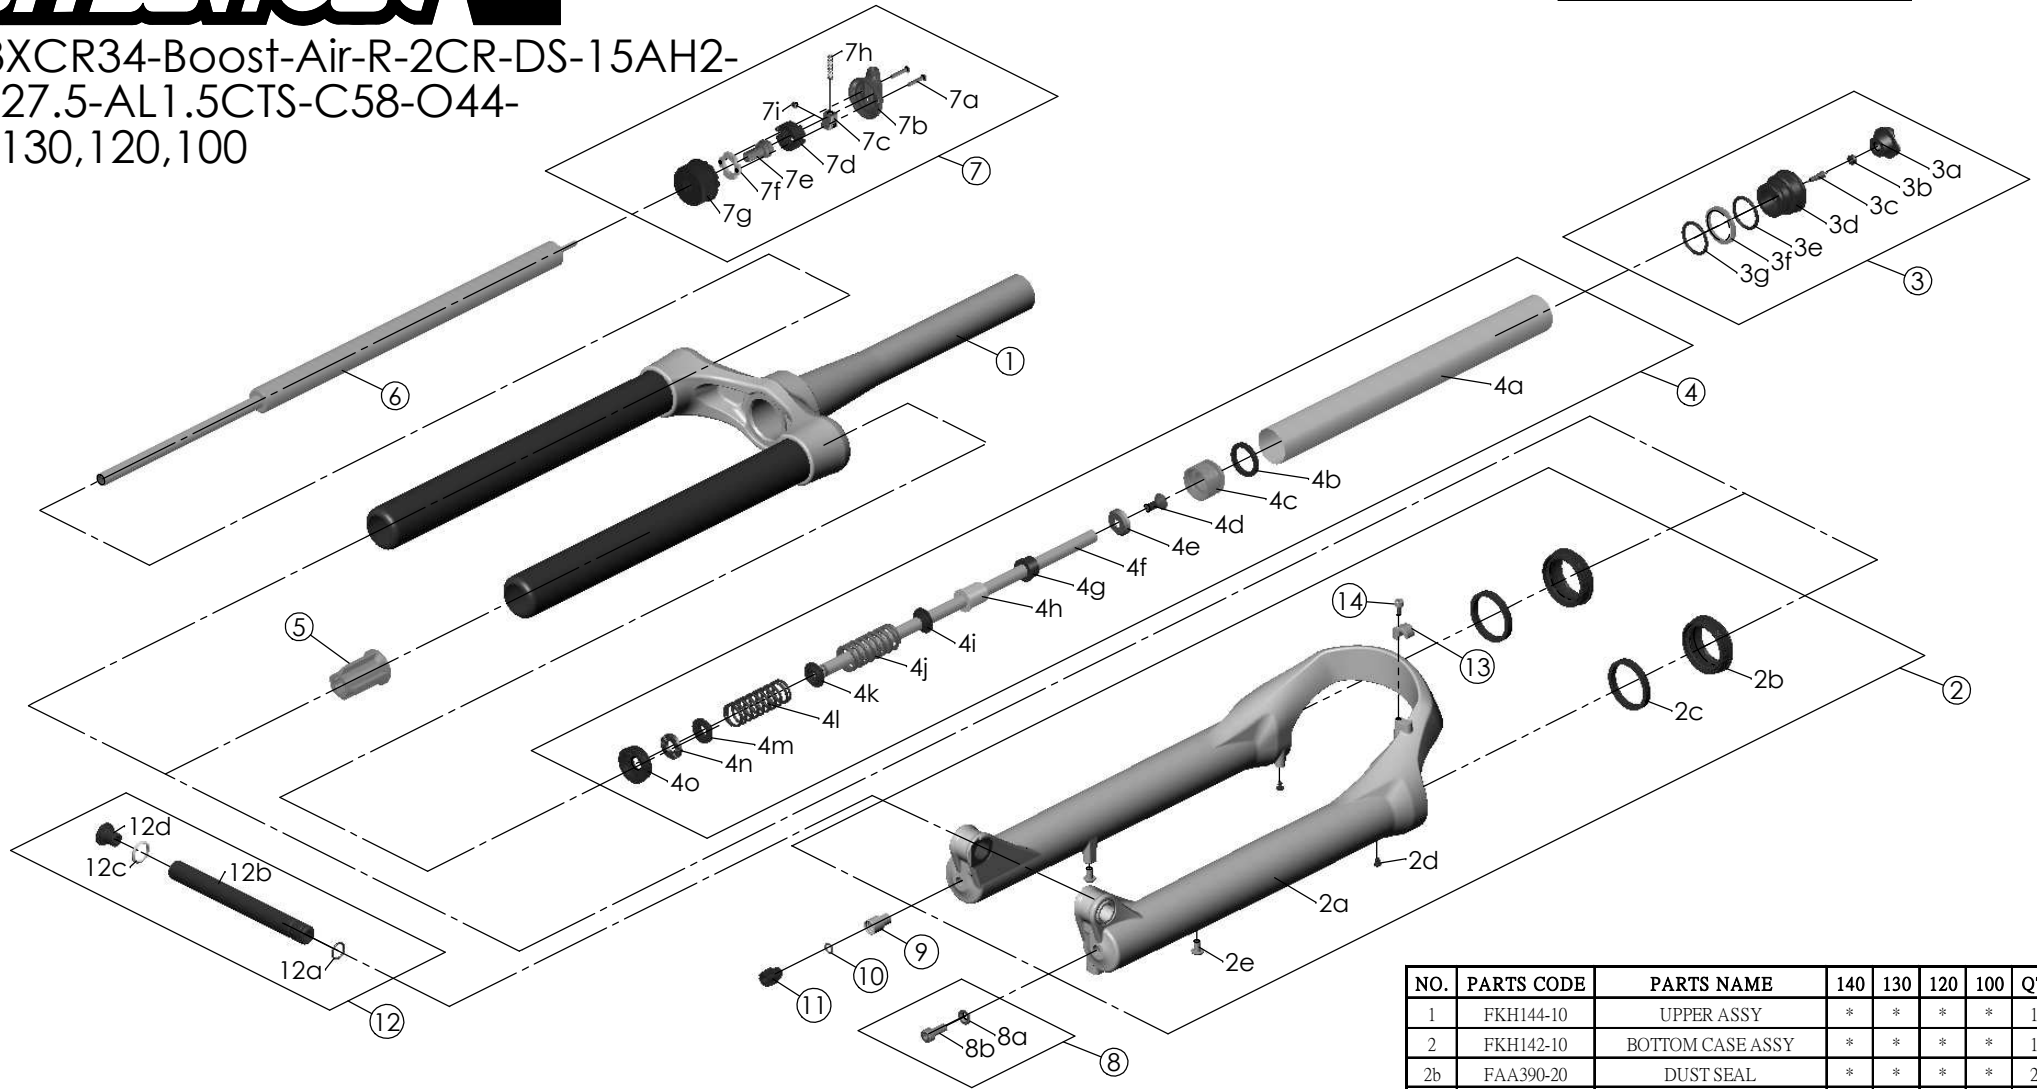

SF23XCR34-Boost-Air-R-2CR-DS-15AH2-
110-27.5-AL1.5CTS-C58-O44-
140,130,120,100

Date	2022.-08-10	Version	0
Amended			

NO.	PARTS CODE	PARTS NAME	140	130	120	100	QT
10	FAA083	O RING	*	*	*	*	1
11	FEE845-10	REBOUND KNOB	*	*	*	*	1
12	FKA117-00	15AH2-110 AXLE SET	*	*	*	*	1
13	FEE797	BRAKE HOSE GUIDE	*	*	*	*	1
14	FSB153	GUIDE FIXING BOLT	*	*	*	*	1

NO.	PARTS CODE	PARTS NAME	140	130	120	100	QT
5	FEE799-60	BOTTOM STOPPER	*	*	*	*	1
6	FUN083-50	RLR UNIT	*				1
	FUN083-40			*	*	*	1
7	FKE310-05	RL COVER ASSY	*	*	*	*	1
8	FKA044	FIXING BOLT SET	*	*	*	*	1
9	FSB058	DAMPER FIXING BOLT	*	*	*	*	1

NO.	PARTS CODE	PARTS NAME	140	130	120	100	QT
1	FKH144-10	UPPER ASSY	*	*	*	*	1
2	FKH142-10	BOTTOM CASE ASSY	*	*	*	*	1
2b	FAA390-20	DUST SEAL	*	*	*	*	2
2c	FAA423-10	OIL WIPER	*	*	*	*	2
2d	FAA200-10	MOUNT CAP	*	*	*	*	2
2e	FSB203	FIXING BOLT	*	*	*	*	2
3	FKE075-37	AIR CAP ASSY	*	*	*	*	1
4	FKE565-10	AIR CYLINDER ASSY	*				1
	FKE565-00			*			1
	FKE565-01				*		1
	FKE565-02					*	1
4g	FEE247-20	REBOUND SPACER			*	*	1
4h	FEE247	REBOUND SPACER				*	1