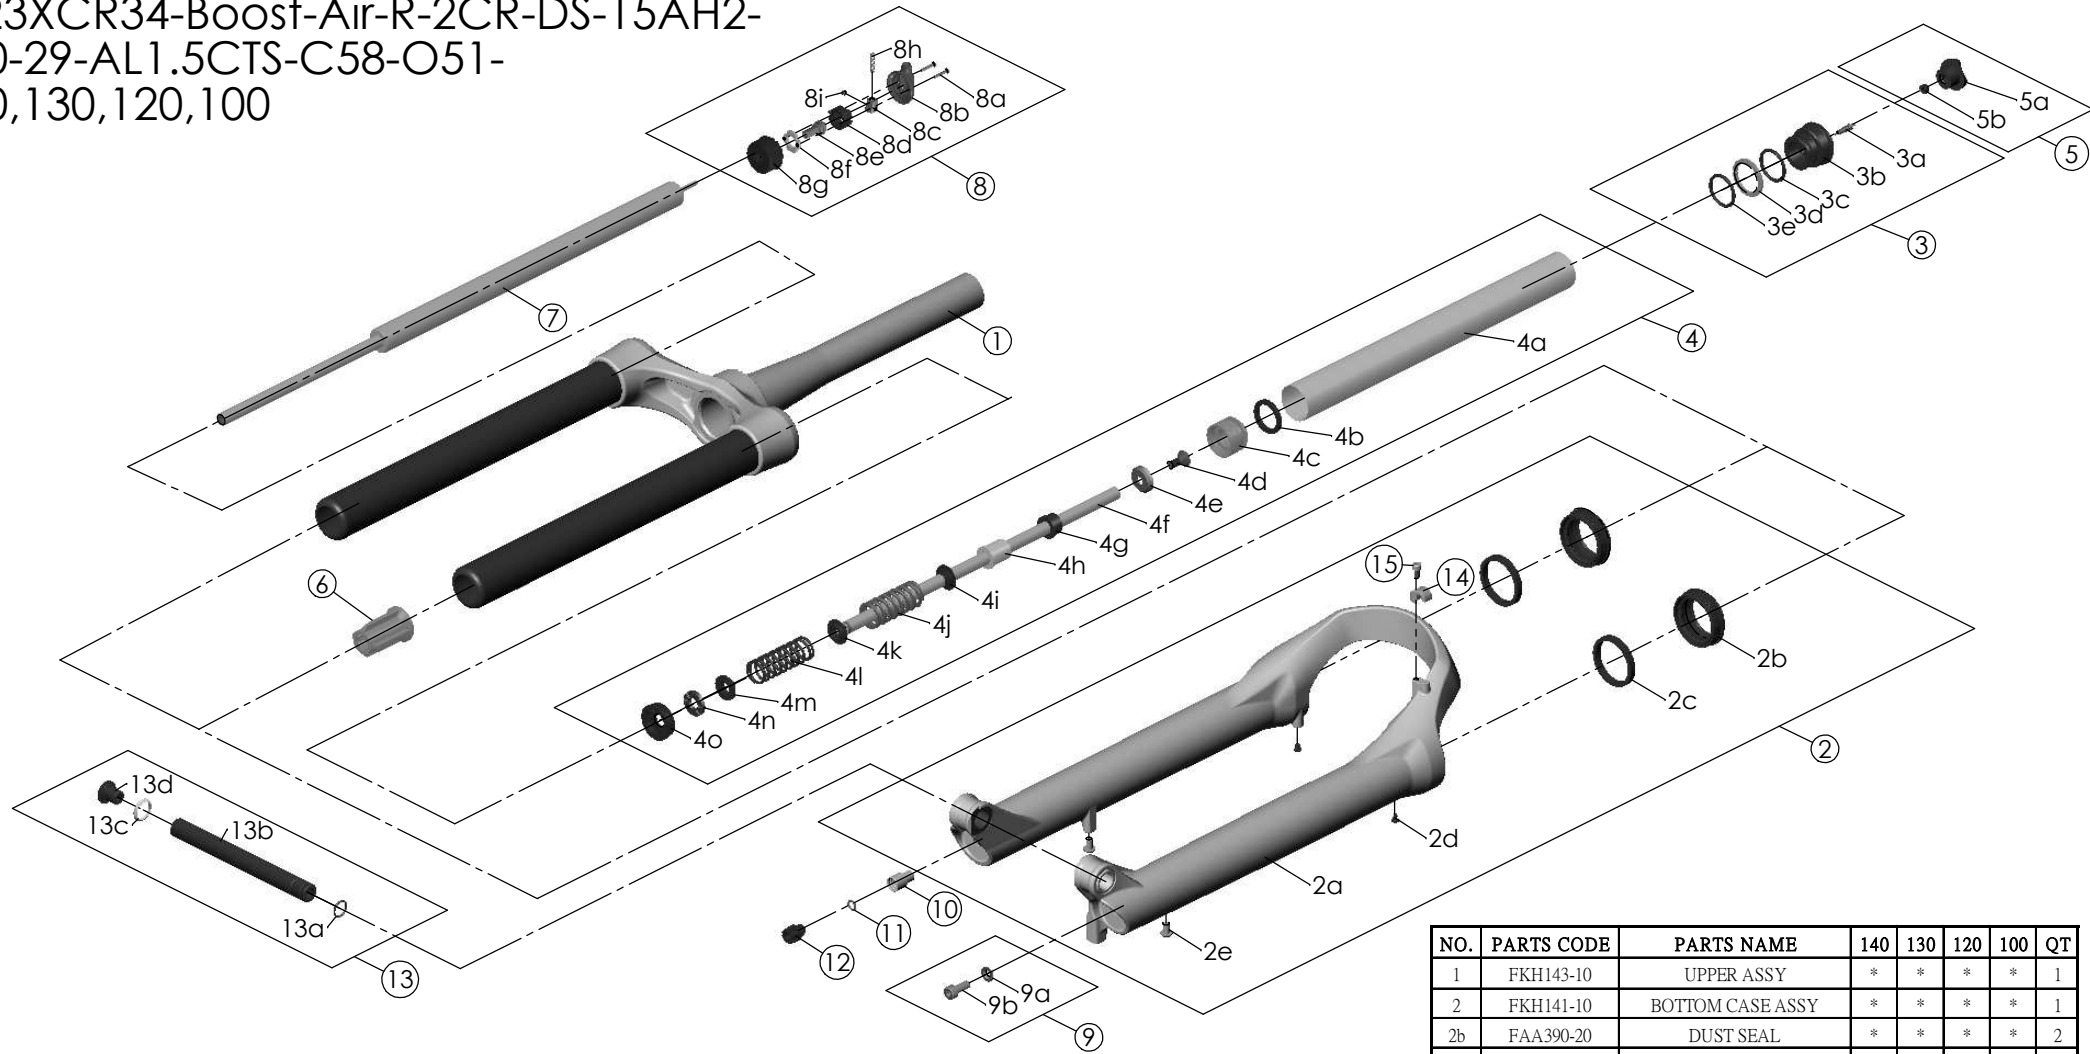

SF23XCR34-Boost-Air-R-2CR-DS-15AH2-
110-29-AL1.5CTS-C58-O51-
140,130,120,100

Date	2022.-08-10	Version	0
Amended			

NO.	PARTS CODE	PARTS NAME	140	130	120	100	QT
11	FAA083	O RING	*	*	*	*	1
12	FEE845-10	REBOUND KNOB	*	*	*	*	1
13	FKA117-00	15AH2-110 AXLE SET	*	*	*	*	1
14	FEE797	BRAKE HOSE GUIDE	*	*	*	*	1
15	FSB153	GUIDE FIXING BOLT	*	*	*	*	1

NO.	PARTS CODE	PARTS NAME	140	130	120	100	QT
5	FKE076-10	VALVE CAP ASSY	*	*	*	*	1
6	FEE799-60	BOTTOM STOPPER	*	*	*	*	1
7	FUN083-50	RLR UNIT	*				1
	FUN083-40			*	*	*	1
8	FKE310-05	RL COVER ASSY	*	*	*	*	1
9	FKA044	FIXING BOLT SET	*	*	*	*	1
10	FSB058	DAMPER FIXING BOLT	*	*	*	*	1

NO.	PARTS CODE	PARTS NAME	140	130	120	100	QT
1	FKH143-10	UPPER ASSY	*	*	*	*	1
2	FKH141-10	BOTTOM CASE ASSY	*	*	*	*	1
2b	FAA390-20	DUST SEAL	*	*	*	*	2
2c	FAA423-10	OIL WIPER	*	*	*	*	2
2d	FAA200-10	MOUNT CAP	*	*	*	*	2
2e	FSB203	FIXING BOLT	*	*	*	*	2
3	FKE075-47	AIR CAP ASSY	*	*	*	*	1
4	FKE565-10	AIR CYLINDER ASSY	*				1
	FKE565-00			*			1
	FKE565-01				*		1
	FKE565-02					*	1
4g	FEE247-20	REBOUND SPACER			*	*	1
4h	FEE247	REBOUND SPACER				*	1