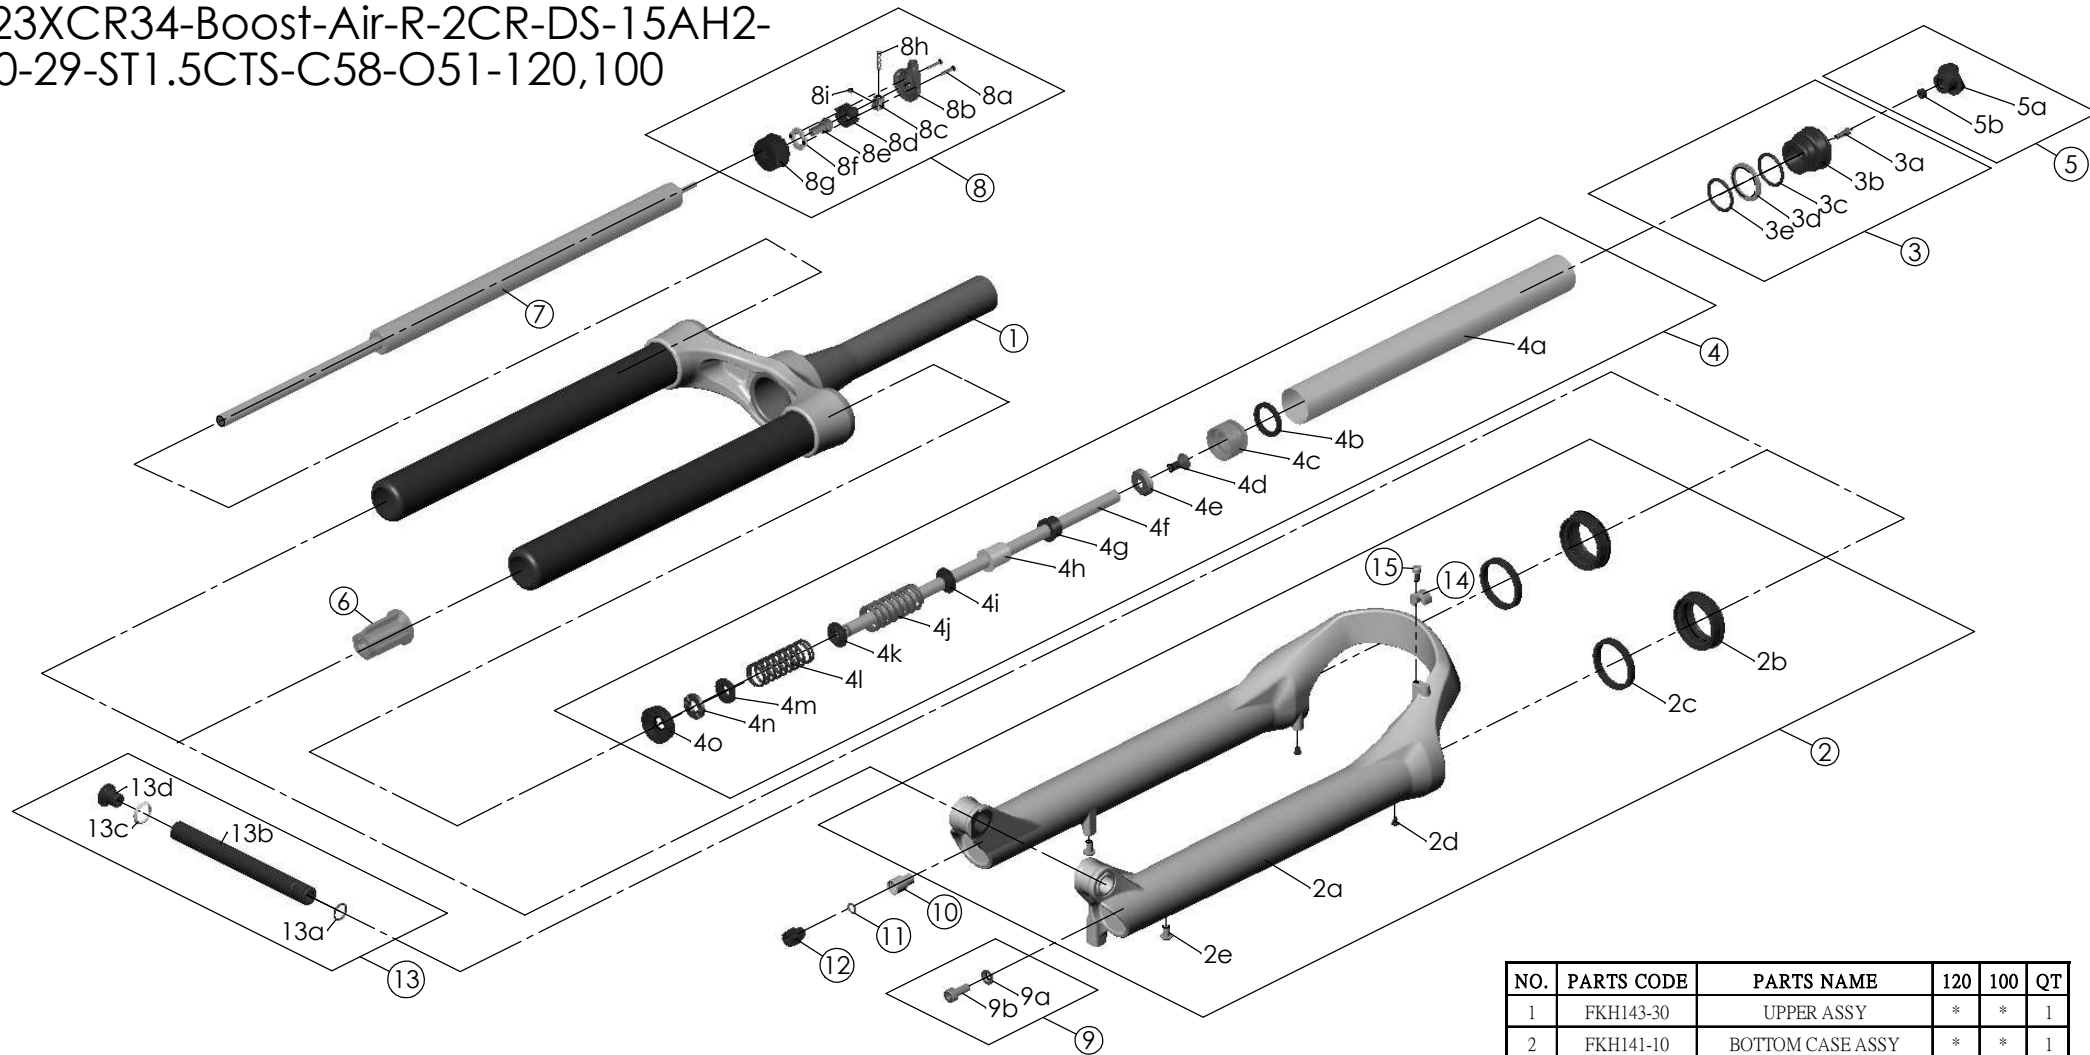

SF23XCR34-Boost-Air-R-2CR-DS-15AH2-110-29-ST1.5CTS-C58-O51-120,100

Date	2022.-08-10	Version	0
Amended			

NO.	PARTS CODE	PARTS NAME	120	100	QT
11	FAA083	O RING	*	*	1
12	FEE845-10	REBOUND KNOB	*	*	1
13	FKA117-00	15AH2-110 AXLE SET	*	*	1
14	FEE797	BRAKE HOSE GUIDE	*	*	1
15	FSB153	GUIDE FIXING BOLT	*	*	1

NO.	PARTS CODE	PARTS NAME	120	100	QT
5	FKE076-10	VALVE CAP ASSY	*	*	1
6	FEE799-60	BOTTOM STOPPER	*	*	1
7	FUN083-40	RLR UNIT	*	*	1
8	FKE310-05	RL COVER ASSY	*	*	1
9	FKA044	FIXING BOLT SET	*	*	1
10	FSB058	DAMPER FIXING BOLT	*	*	1

NO.	PARTS CODE	PARTS NAME	120	100	QT
1	FKH143-30	UPPER ASSY	*	*	1
2	FKH141-10	BOTTOM CASE ASSY	*	*	1
2b	FAA390-20	DUST SEAL	*	*	2
2c	FAA423-10	OIL WIPER	*	*	2
2d	FAA200-10	MOUNT CAP	*	*	2
2e	FSB203	FIXING BOLT	*	*	2
3	FKE075-47	AIR CAP ASSY	*	*	1
4	FKE565-01	AIR CYLINDER ASSY	*		1
	FKE565-02			*	1
4g	FEE247-20	REBOUND SPACER	*	*	1
4h	FEE247	REBOUND SPACER		*	1