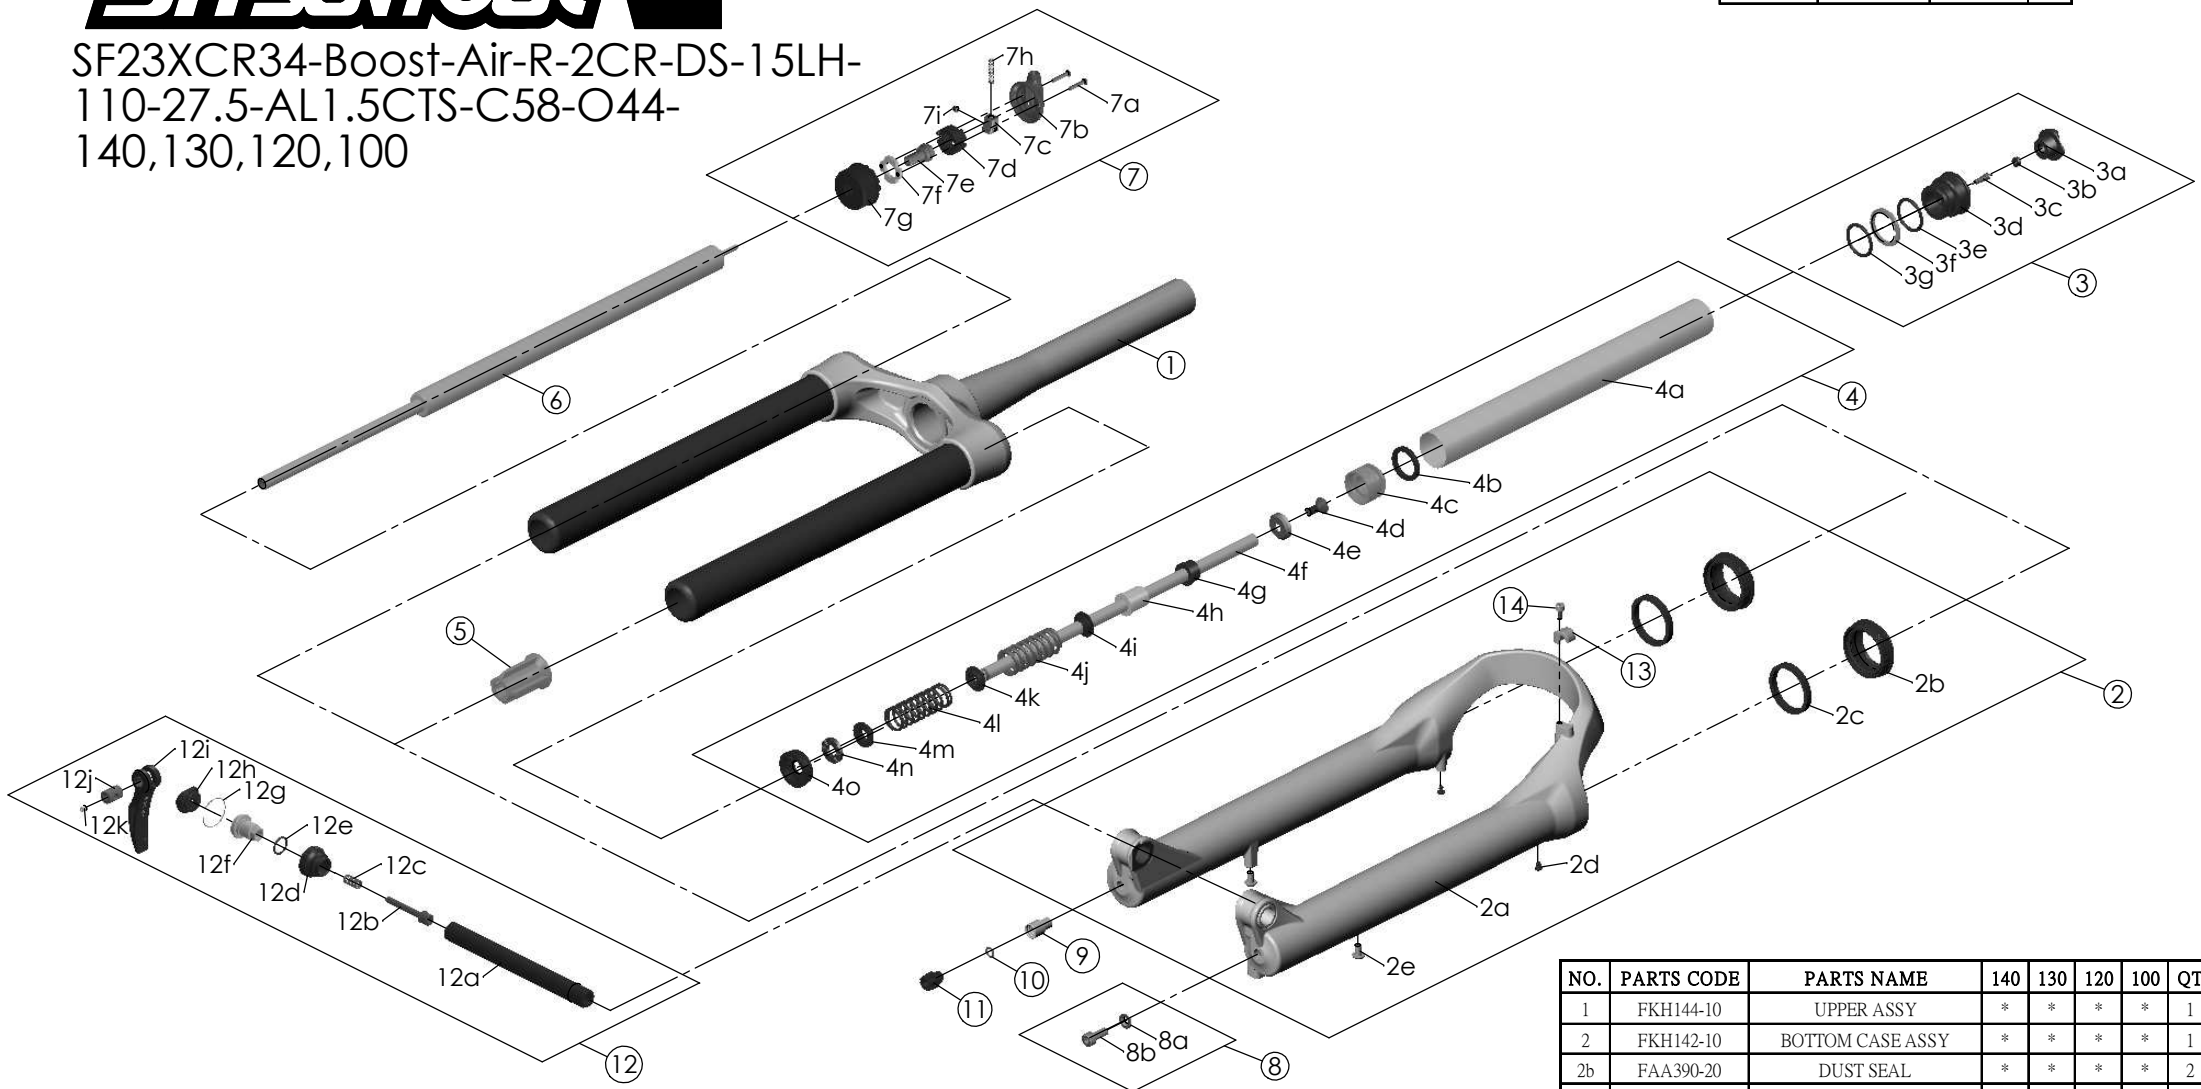

SF23XCR34-Boost-Air-R-2CR-DS-15LH-
110-27.5-AL1.5CTS-C58-O44-
140,130,120,100

Date	2022.-08-10	Version	0
Amended			

NO.	PARTS CODE	PARTS NAME	140	130	120	100	QT
10	FAA083	O RING	*	*	*	*	1
11	FEE845-10	REBOUND KNOB	*	*	*	*	1
12	FKA116-02	15LH-110 AXLE SET	*	*	*	*	1
13	FEE797	BRAKE HOSE GUIDE	*	*	*	*	1
14	FSB153	GUIDE FIXING BOLT	*	*	*	*	1

NO.	PARTS CODE	PARTS NAME	140	130	120	100	QT
5	FEE799-60	BOTTOM STOPPER	*	*	*	*	1
6	FUN083-50	RLR UNIT	*				1
	FUN083-40			*	*	*	1
7	FKE310-05	RL COVER ASSY	*	*	*	*	1
8	FKA044	FIXING BOLT SET	*	*	*	*	1
9	FSB058	DAMPER FIXING BOLT	*	*	*	*	1

NO.	PARTS CODE	PARTS NAME	140	130	120	100	QT
1	FKH144-10	UPPER ASSY	*	*	*	*	1
2	FKH142-10	BOTTOM CASE ASSY	*	*	*	*	1
2b	FAA390-20	DUST SEAL	*	*	*	*	2
2c	FAA423-10	OIL WIPER	*	*	*	*	2
2d	FAA200-10	MOUNT CAP	*	*	*	*	2
2e	FSB203	FIXING BOLT	*	*	*	*	2
3	FKE075-37	AIR CAP ASSY	*	*	*	*	1
4	FKE565-10	AIR CYLINDER ASSY	*				1
	FKE565-00			*			1
	FKE565-01				*		1
	FKE565-02					*	1
4g	FEE247-20	REBOUND SPACER			*	*	1
4h	FEE247	REBOUND SPACER				*	1