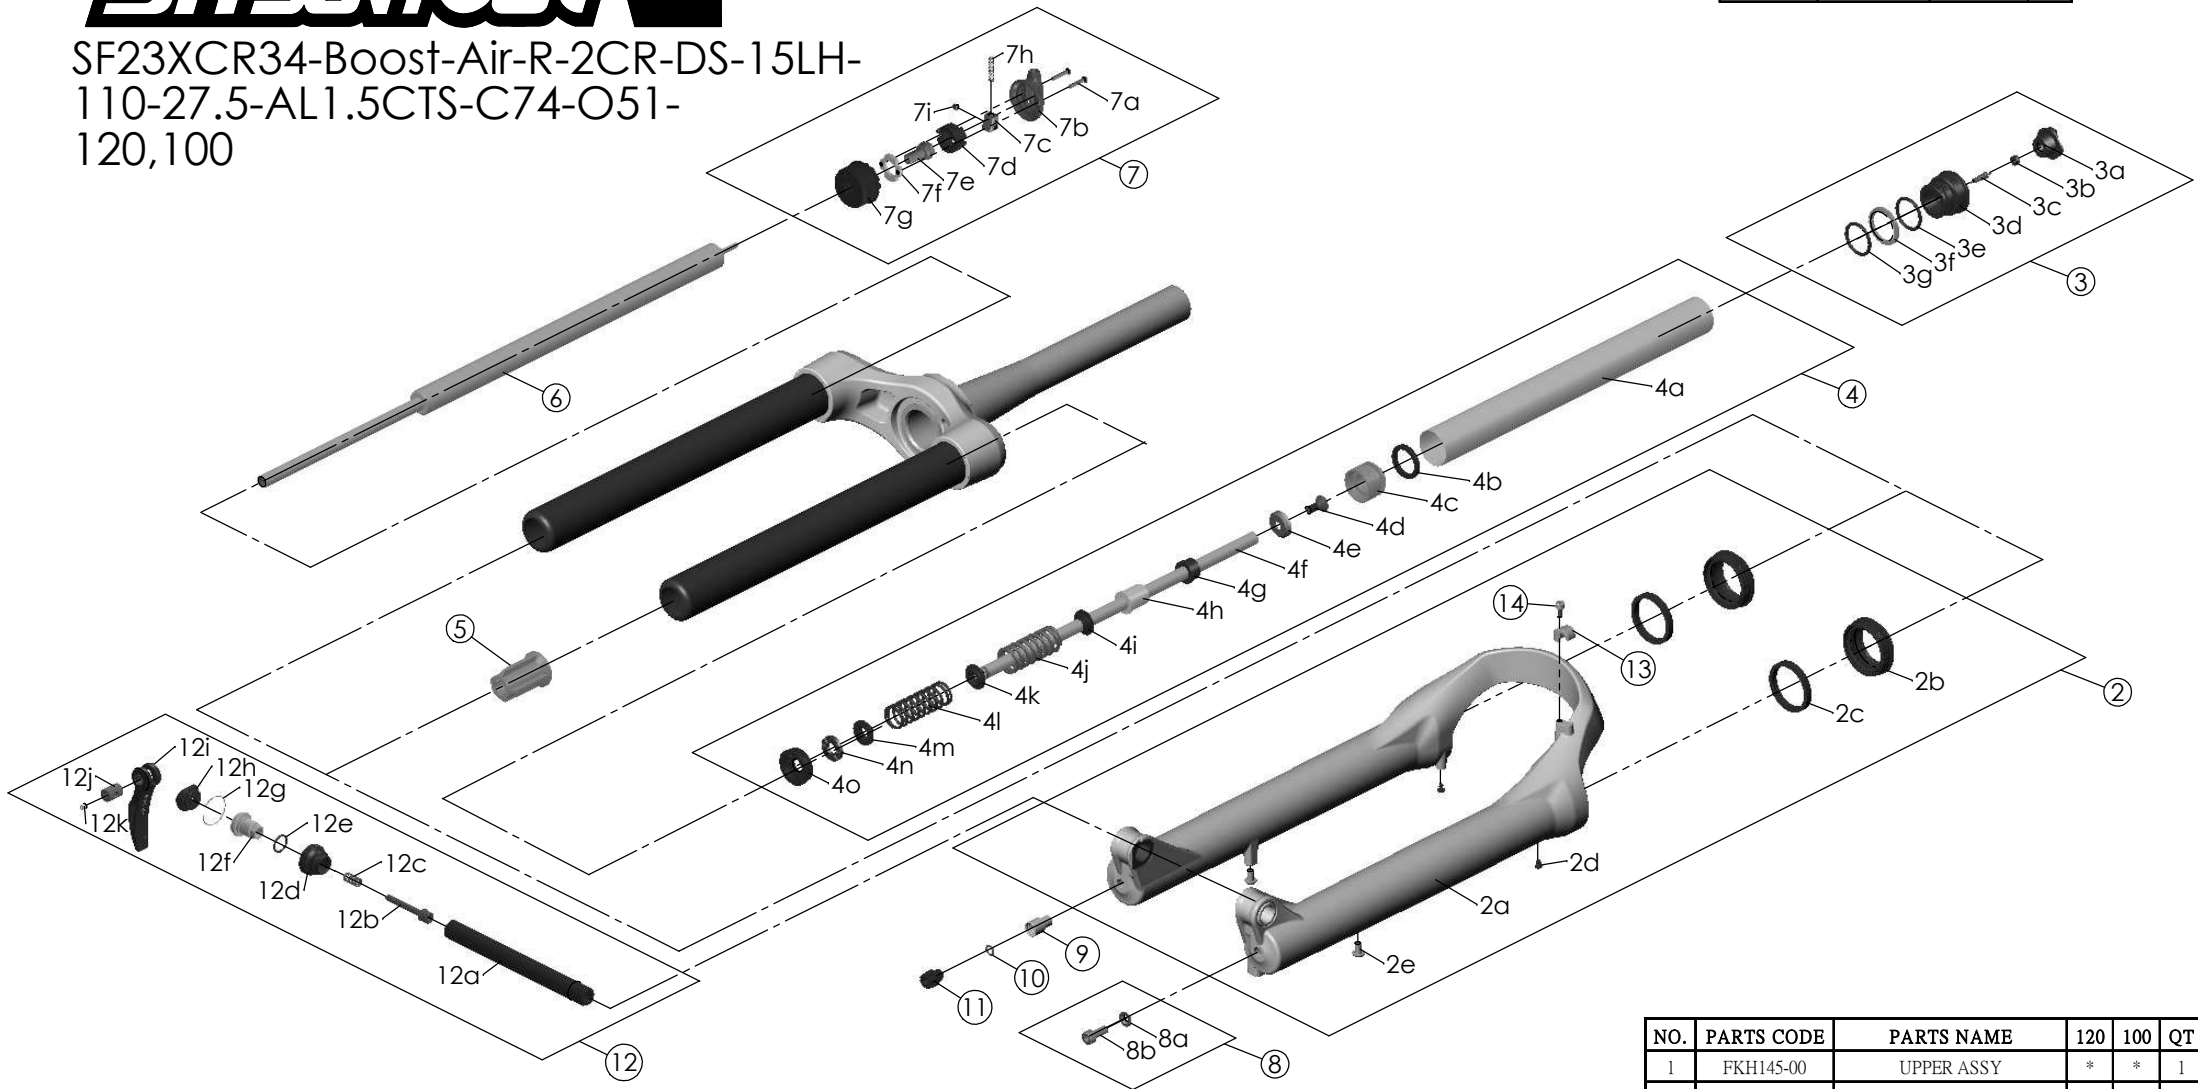

SF23XCR34-Boost-Air-R-2CR-DS-15LH-  
110-27.5-AL1.5CTS-C74-O51-  
120,100

Date	2022.-08-10	Version	0
Amended			

NO.	PARTS CODE	PARTS NAME	120	100	QT
10	FAA083	O RING	*	*	1
11	FEE845-10	REBOUND KNOB	*	*	1
12	FKA116-02	15LH-110 AXLE SET	*	*	1
13	FEE797	BRAKE HOSE GUIDE	*	*	1
14	FSB153	GUIDE FIXING BOLT	*	*	1

NO.	PARTS CODE	PARTS NAME	120	100	QT
5	FEE799-60	BOTTOM STOPPER	*	*	1
6	FUN083-40	RLR UNIT	*	*	1
7	FKE310-05	RL COVER ASSY	*	*	1
8	FKA044	FIXING BOLT SET	*	*	1
9	FSB058	DAMPER FIXING BOLT	*	*	1

NO.	PARTS CODE	PARTS NAME	120	100	QT
1	FKH145-00	UPPER ASSY	*	*	1
2	FKH142-10	BOTTOM CASE ASSY	*	*	1
2b	FAA390-20	DUST SEAL	*	*	2
2c	FAA423-10	OIL WIPER	*	*	2
2d	FAA200-10	MOUNT CAP	*	*	2
2e	FSB203	FIXING BOLT	*	*	2
3	FKE075-37	AIR CAP ASSY	*	*	1
4	FKE565-01	AIR CYLINDER ASSY	*		1
	FKE565-02			*	1
4g	FEE247-20	REBOUND SPACER	*	*	1
4h	FEE247	REBOUND SPACER		*	1