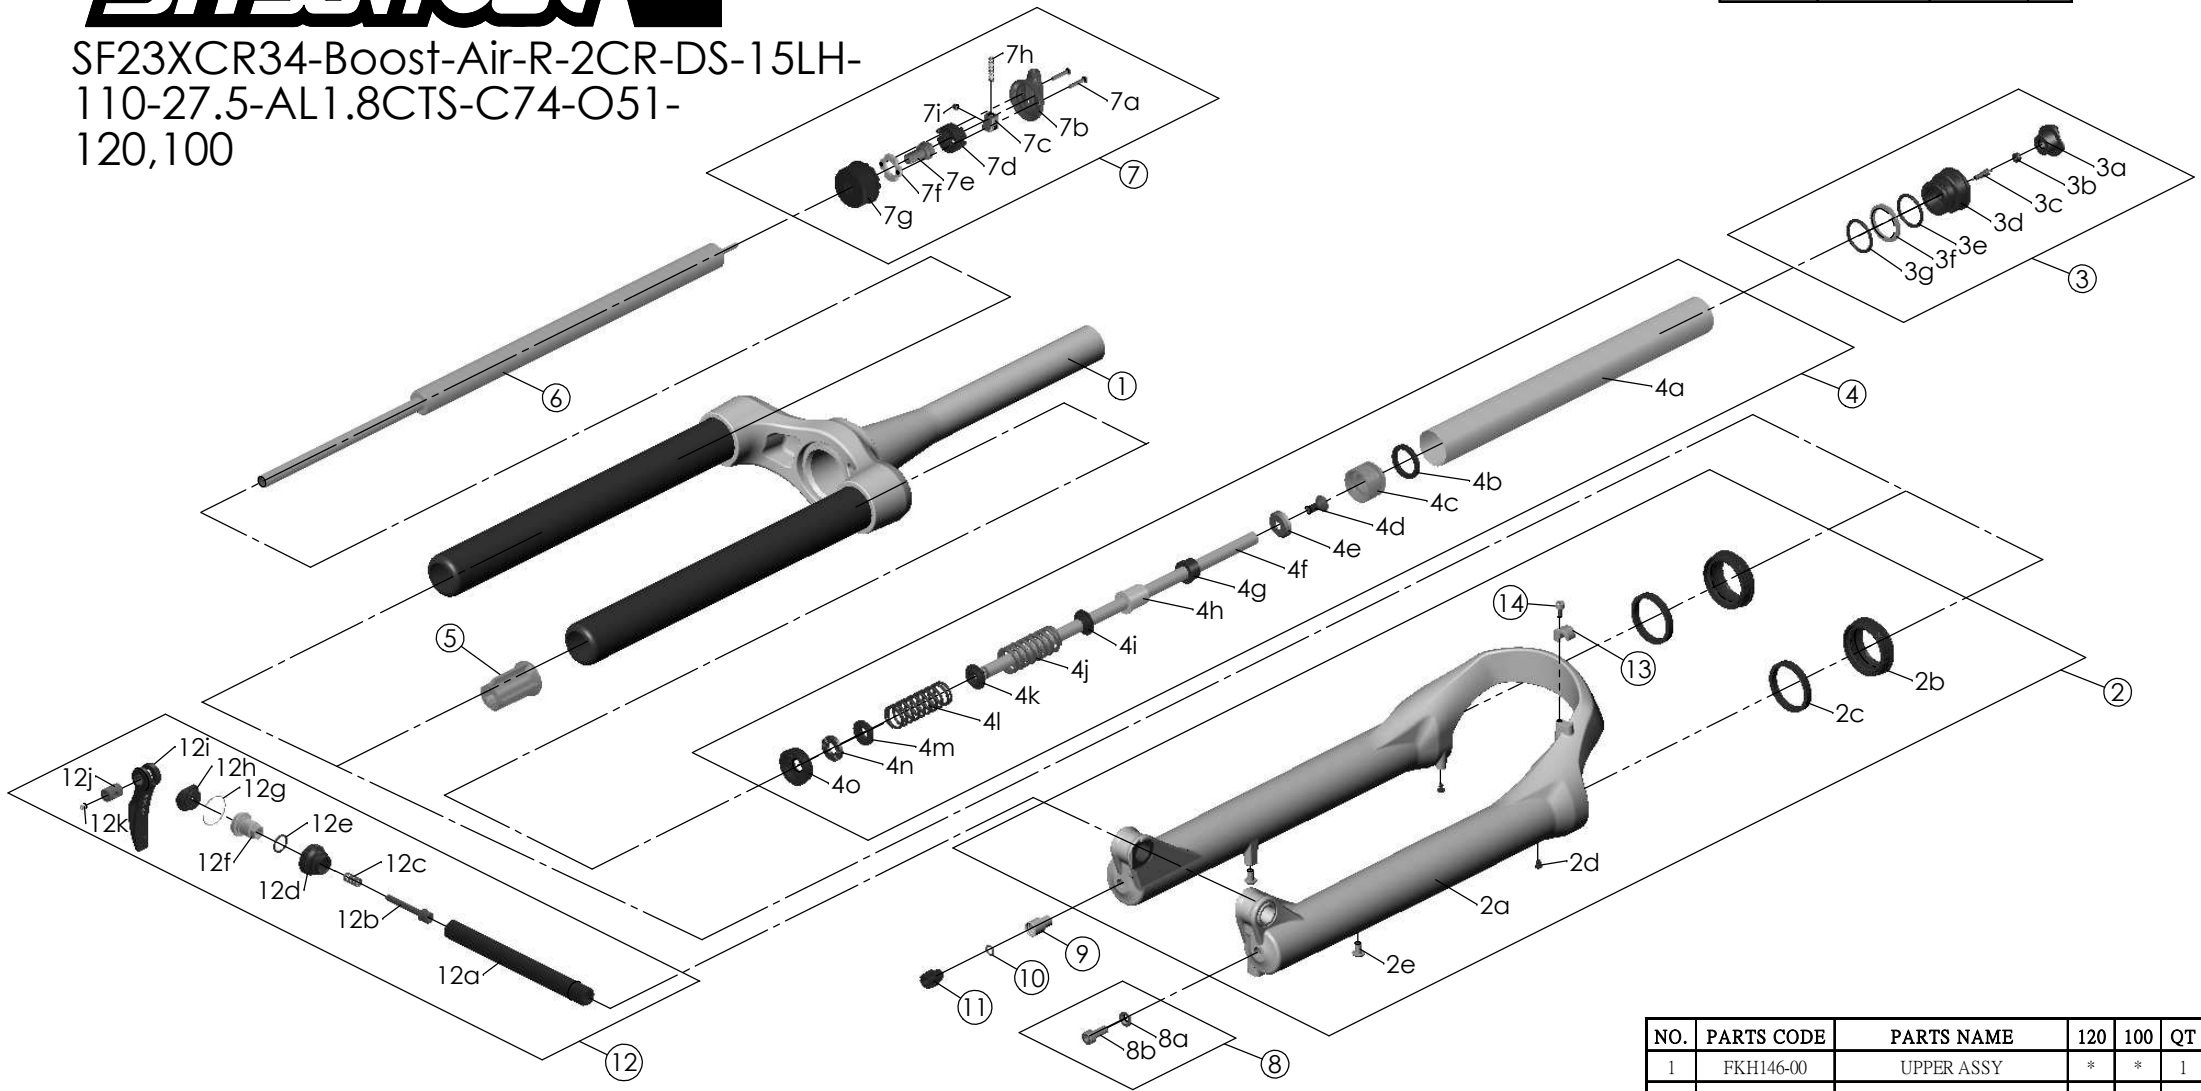

SF23XCR34-Boost-Air-R-2CR-DS-15LH-  
110-27.5-AL1.8CTS-C74-O51-  
120,100

Date	2022.-08-10	Version	0
Amended			

NO.	PARTS CODE	PARTS NAME	120	100	QT	NO.	PARTS CODE	PARTS NAME	120	100	QT
10	FAA083	O RING	*	*	1	5	FEE799-60	BOTTOM STOPPER	*	*	1
11	FEE845-10	REBOUND KNOB	*	*	1	6	FUN083-40	RLR UNIT	*	*	1
12	FKA116-02	15LH-110 AXLE SET	*	*	1	7	FKE310-05	RL COVER ASSY	*	*	1
13	FEE797	BRAKE HOSE GUIDE	*	*	1	8	FKA044	FIXING BOLT SET	*	*	1
14	FSB153	GUIDE FIXING BOLT	*	*	1	9	FSB058	DAMPER FIXING BOLT	*	*	1

NO.	PARTS CODE	PARTS NAME	120	100	QT
1	FKH146-00	UPPER ASSY	*	*	1
2	FKH142-10	BOTTOM CASE ASSY	*	*	1
2b	FAA390-20	DUST SEAL	*	*	2
2c	FAA423-10	OIL WIPER	*	*	2
2d	FAA200-10	MOUNT CAP	*	*	2
2e	FSB203	FIXING BOLT	*	*	2
3	FKE075-37	AIR CAP ASSY	*	*	1
4	FKE565-01	AIR CYLINDER ASSY	*		1
	FKE565-02			*	1
4g	FEE247-20	REBOUND SPACER	*	*	1
4h	FEE247	REBOUND SPACER		*	1