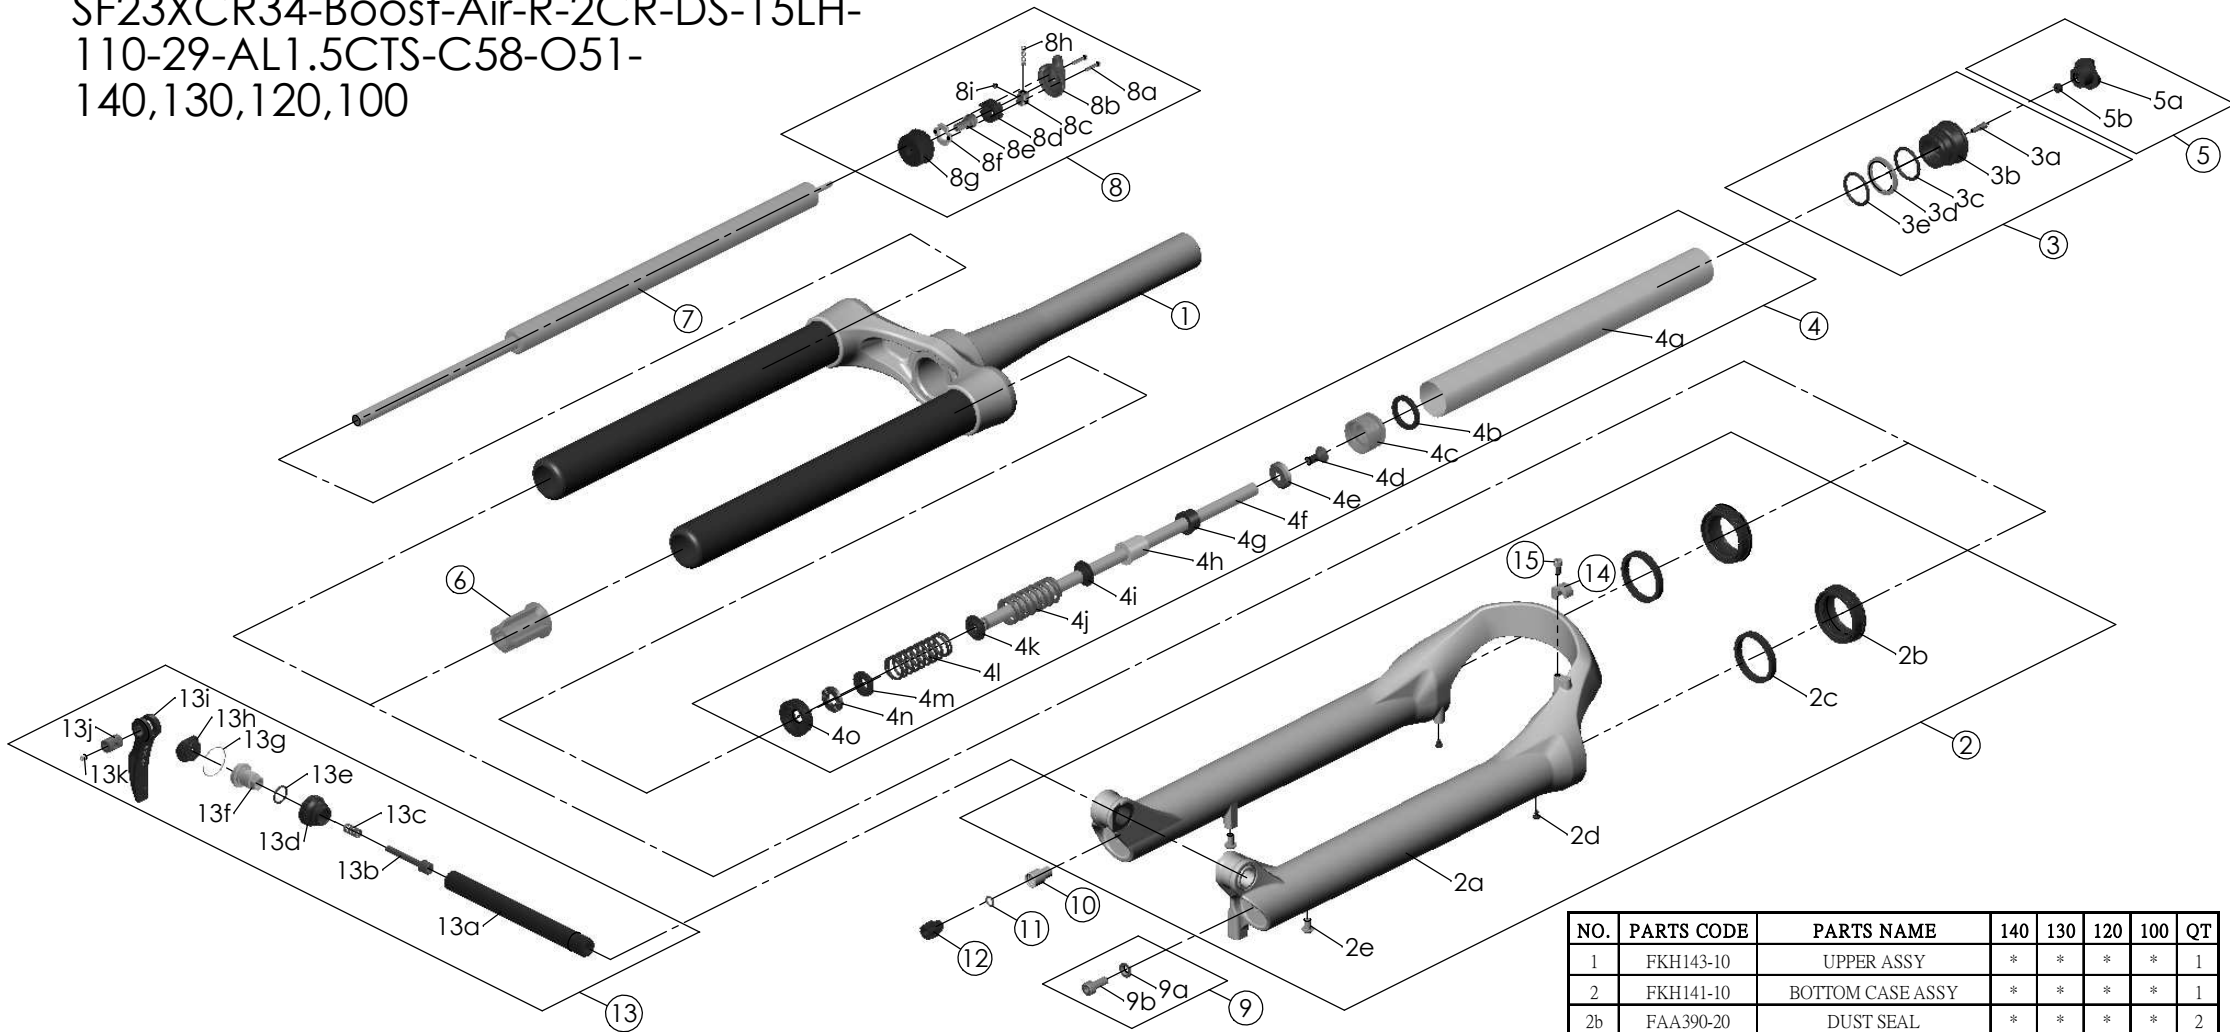

SF23XCR34-Boost-Air-R-2CR-DS-15LH-
110-29-AL1.5CTS-C58-O51-
140,130,120,100

Date	2022.-08-10	Version	0
Amended			

NO.	PARTS CODE	PARTS NAME	140	130	120	100	QT
11	FAA083	O RING	*	*	*	*	1
12	FEE845-10	REBOUND KNOB	*	*	*	*	1
13	FKA116-02	15LH-110 AXLE SET	*	*	*	*	1
14	FEE797	BRAKE HOSE GUIDE	*	*	*	*	1
15	FSB153	GUIDE FIXING BOLT	*	*	*	*	1

NO.	PARTS CODE	PARTS NAME	140	130	120	100
5	FKE076-10	VALVE CAP ASSY	*	*	*	*
6	FEE799-60	BOTTOM STOPPER	*	*	*	*
7	FUN083-50	RLR UNIT	*			
	FUN083-40			*	*	*
8	FKE310-05	RL COVER ASSY	*	*	*	*
9	FKA044	FIXING BOLT SET	*	*	*	*
10	FSB058	DAMPER FIXING BOLT	*	*	*	*

NO.	PARTS CODE	PARTS NAME	140	130	120	100	QT
1	FKH143-10	UPPER ASSY	*	*	*	*	1
2	FKH141-10	BOTTOM CASE ASSY	*	*	*	*	1
2b	FAA390-20	DUST SEAL	*	*	*	*	2
2c	FAA423-10	OIL WIPER	*	*	*	*	2
2d	FAA200-10	MOUNT CAP	*	*	*	*	2
2e	FSB203	FIXING BOLT	*	*	*	*	2
3	FKE075-47	AIR CAP ASSY	*	*	*	*	1
4	FKE565-10	AIR CYLINDER ASSY	*				1
	FKE565-00			*			1
	FKE565-01				*		1
	FKE565-02					*	1
4g	FEE247-20	REBOUND SPACER			*	*	1
4h	FEE247	REBOUND SPACER			*	*	1