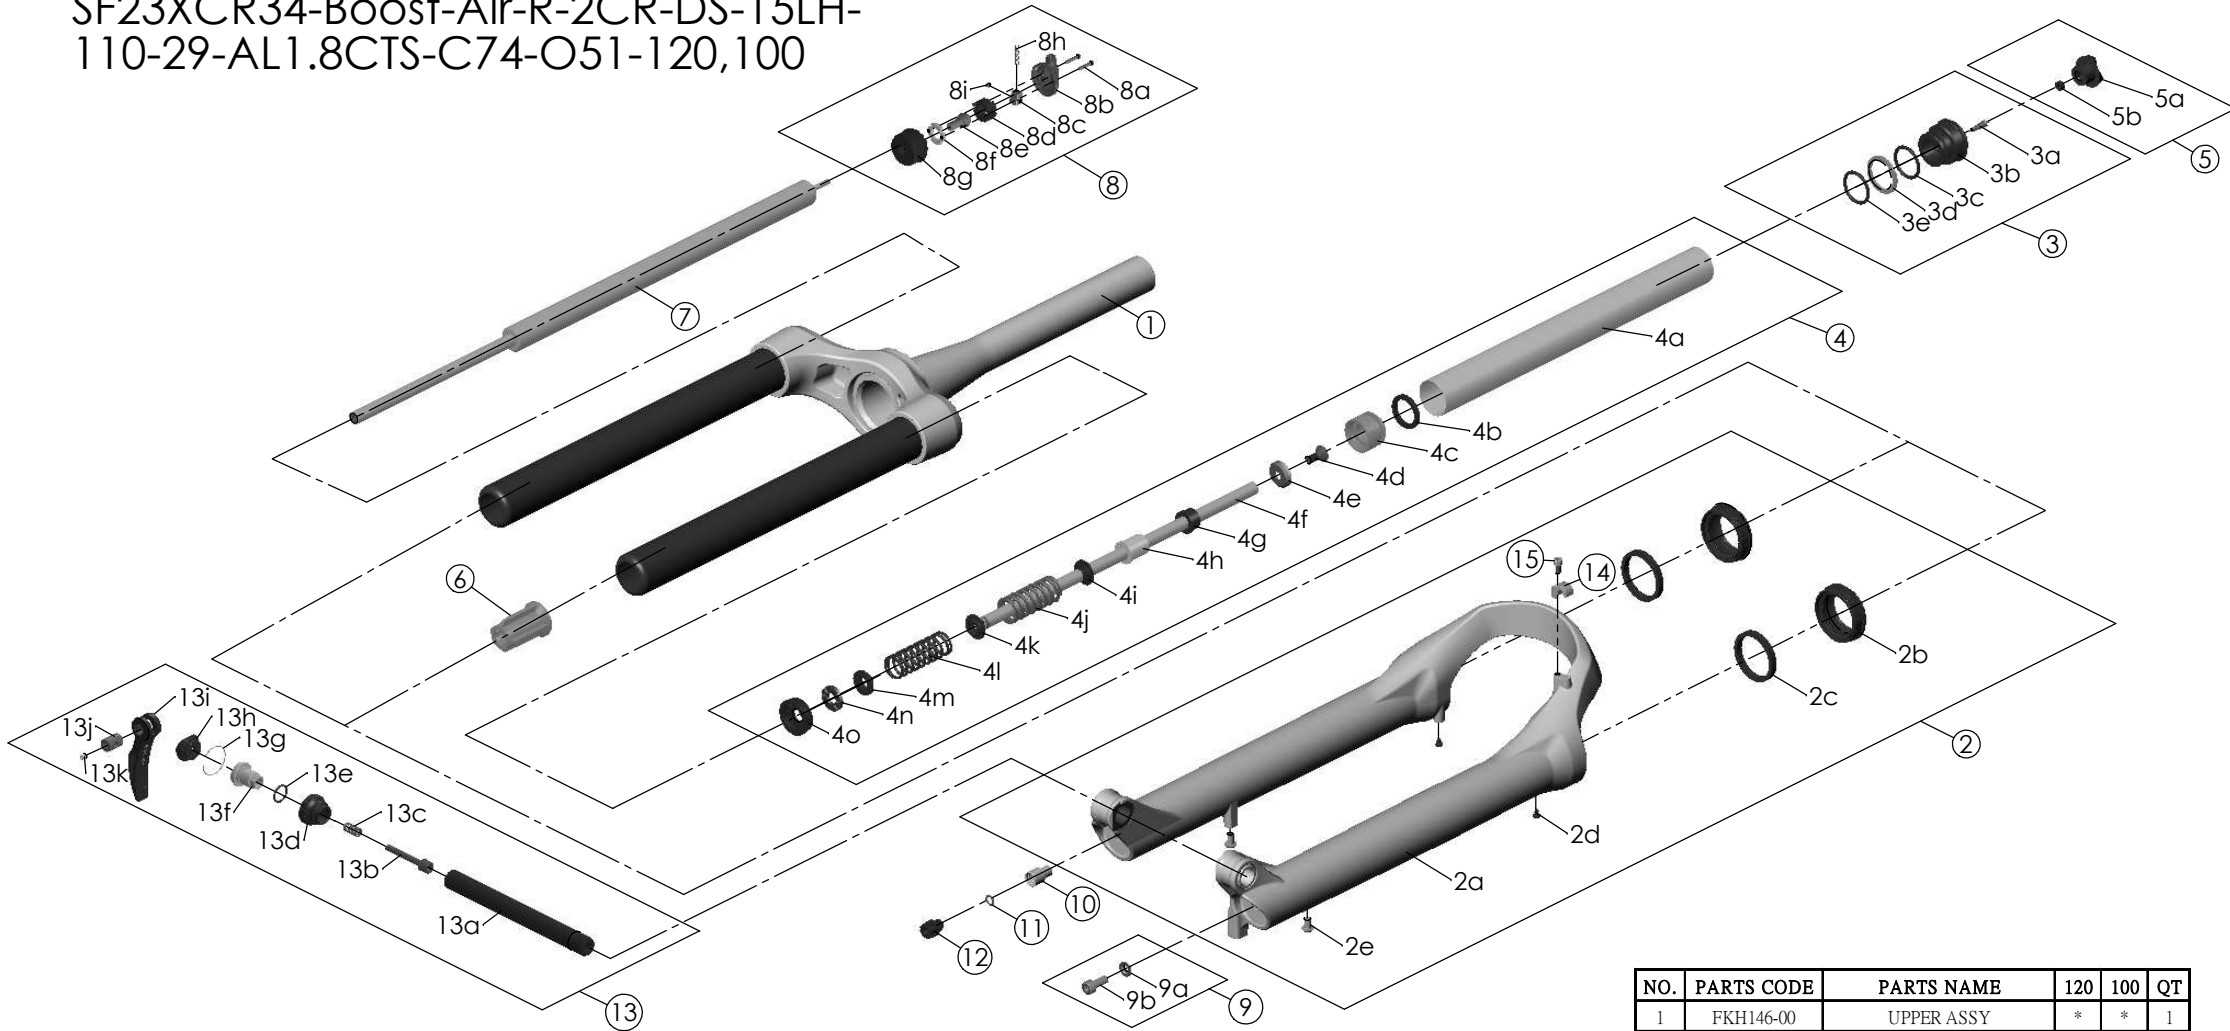

SF23XCR34-Boost-Air-R-2CR-DS-15LH-
110-29-AL1.8CTS-C74-O51-120,100

Date	2022.-08-10	Version	0
Amended			

NO.	PARTS CODE	PARTS NAME	120	100	QT
11	FAA083	O RING	*	*	1
12	FEE845-10	REBOUND KNOB	*	*	1
13	FKA116-02	15LH-110 AXLE SET	*	*	1
14	FEE797	BRAKE HOSE GUIDE	*	*	1
15	FSB153	GUIDE FIXING BOLT	*	*	1

NO.	PARTS CODE	PARTS NAME	120	100	QT
5	FKE076-10	VALVE CAP ASSY	*	*	1
6	FEE799-60	BOTTOM STOPPER	*	*	1
7	FUN083-40	RLR UNIT	*	*	1
8	FKE310-05	RL COVER ASSY	*	*	1
9	FKA044	FIXING BOLT SET	*	*	1
10	FSB058	DAMPER FIXING BOLT	*	*	1

NO.	PARTS CODE	PARTS NAME	120	100	QT
1	FKH146-00	UPPER ASSY	*	*	1
2	FKH141-10	BOTTOM CASE ASSY	*	*	1
2b	FAA390-20	DUST SEAL	*	*	2
2c	FAA423-10	OIL WIPER	*	*	2
2d	FAA200-10	MOUNT CAP	*	*	2
2e	FSB203	FIXING BOLT	*	*	2
3	FKE075-47	AIR CAP ASSY	*	*	1
4	FKE565-01	AIR CYLINDER ASSY	*		1
	FKE565-02			*	1
4g	FEE247-20	REBOUND SPACER	*	*	1
4h	FEE247	REBOUND SPACER	*	*	1