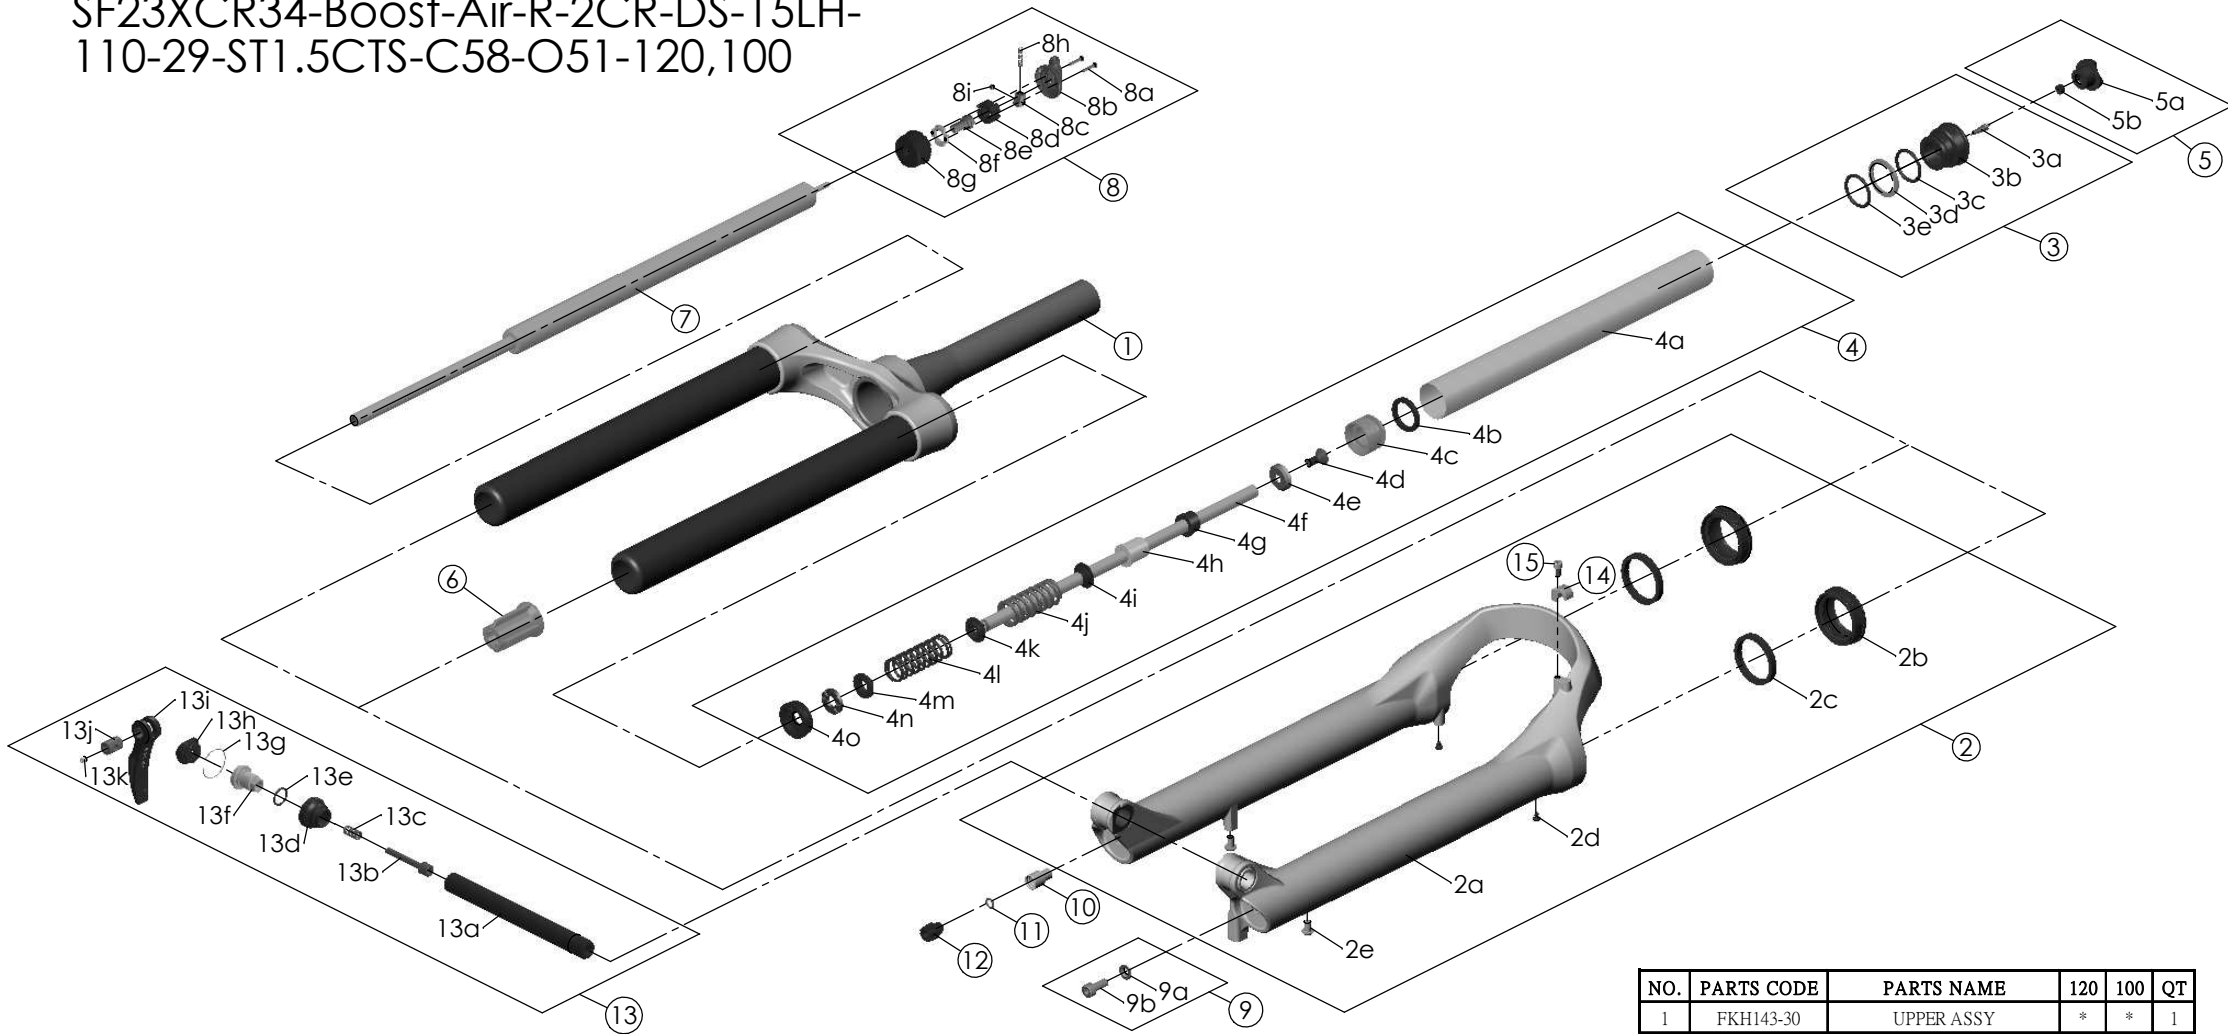

SF23XCR34-Boost-Air-R-2CR-DS-15LH-
110-29-ST1.5CTS-C58-O51-120,100

Date	2022.-08-10	Version	0
Amended			

NO.	PARTS CODE	PARTS NAME	120	100	QT
11	FAA083	O RING	*	*	1
12	FEE845-10	REBOUND KNOB	*	*	1
13	FKA116-02	15LH-110 AXLE SET	*	*	1
14	FEE797	BRAKE HOSE GUIDE	*	*	1
15	FSB153	GUIDE FIXING BOLT	*	*	1

NO.	PARTS CODE	PARTS NAME	120	100	QT
5	FKE076-10	VALVE CAP ASSY	*	*	1
6	FEE799-60	BOTTOM STOPPER	*	*	1
7	FUN083-40	RLR UNIT	*	*	1
8	FKE310-05	RL COVER ASSY	*	*	1
9	FKA044	FIXING BOLT SET	*	*	1
10	FSB058	DAMPER FIXING BOLT	*	*	1

NO.	PARTS CODE	PARTS NAME	120	100	QT
1	FKH143-30	UPPER ASSY	*	*	1
2	FKH141-10	BOTTOM CASE ASSY	*	*	1
2b	FAA390-20	DUST SEAL	*	*	2
2c	FAA423-10	OIL WIPER	*	*	2
2d	FAA200-10	MOUNT CAP	*	*	2
2e	FSB203	FIXING BOLT	*	*	2
3	FKE075-47	AIR CAP ASSY	*	*	1
4	FKE565-01	AIR CYLINDER ASSY	*		1
	FKE565-02			*	1
4g	FEE247-20	REBOUND SPACER	*	*	1
4h	FEE247	REBOUND SPACER	*	*	1