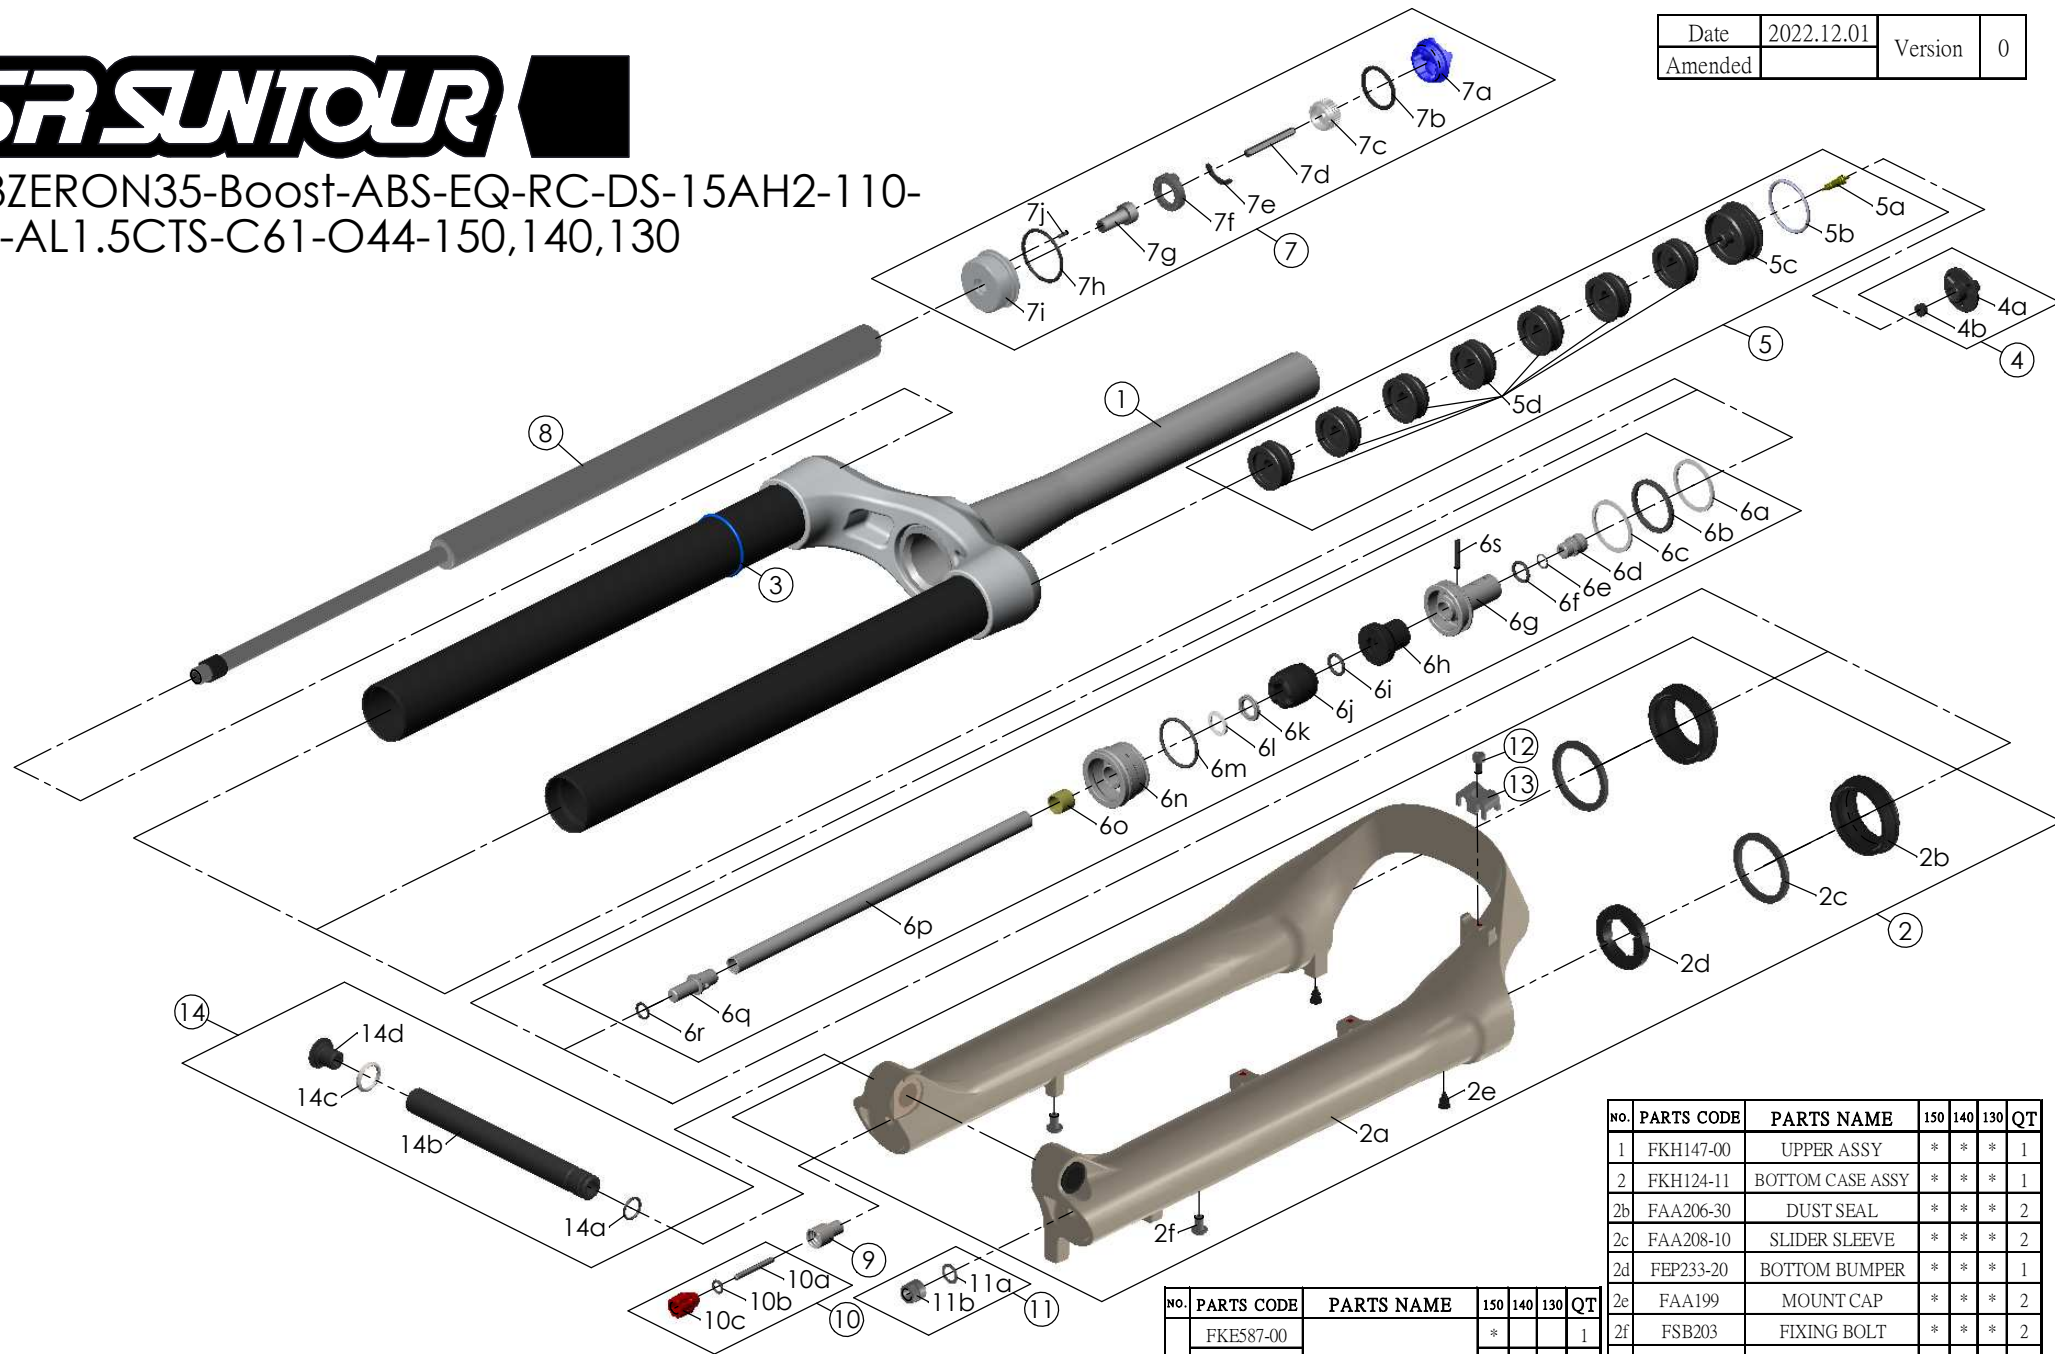

SF23ZERON35-Boost-ABS-EQ-RC-DS-15AH2-110-27.5-AL1.5CTS-C61-O44-150,140,130

Date	2022.12.01	Version	0
Amended			

NO.	PARTS CODE	PARTS NAME	150	140	130	QT
11	FKA063-03	FIXING NUT SET	*	*	*	1
12	FSB153	GUIDE FIXING BOLT	*	*	*	1
13	FEF519	CABLE GUIDE	*	*	*	1
14	FKA117-00	15AH2-110 THRU AXLE SET	*	*	*	1

NO.	PARTS CODE	PARTS NAME	150	140	130	QT
6	FKE587-00	SUPPORT TUBE ASSY	*			1
	FKE587-10		*			1
	FKE587-20			*		1
7	FKE576	RC KNOB ASSY	*	*	*	1
8	FUN180-60	RC UNIT	*	*	*	1
9	FSB058	DAMPER FIXING BOLT	*	*	*	1
10	FKA004-30	REBOUND KNOB ASSY	*	*	*	1

NO.	PARTS CODE	PARTS NAME	150	140	130	QT
1	FKH147-00	UPPER ASSY	*	*	*	1
2	FKH124-11	BOTTOM CASE ASSY	*	*	*	1
2b	FAA206-30	DUST SEAL	*	*	*	2
2c	FAA208-10	SLIDER SLEEVE	*	*	*	2
2d	FEP233-20	BOTTOM BUMPER	*	*	*	1
2e	FAA199	MOUNT CAP	*	*	*	2
2f	FSB203	FIXING BOLT	*	*	*	2
3	FAA397-10	O RING	*	*	*	1
4	FKE595	VALVE CAP ASSY	*	*	*	1
5	FKE075-74	AIR CAP ASSY	*	*	*	1
5f	FEG270	VOLUME REDUCER	*			7
				*		8
					*	9