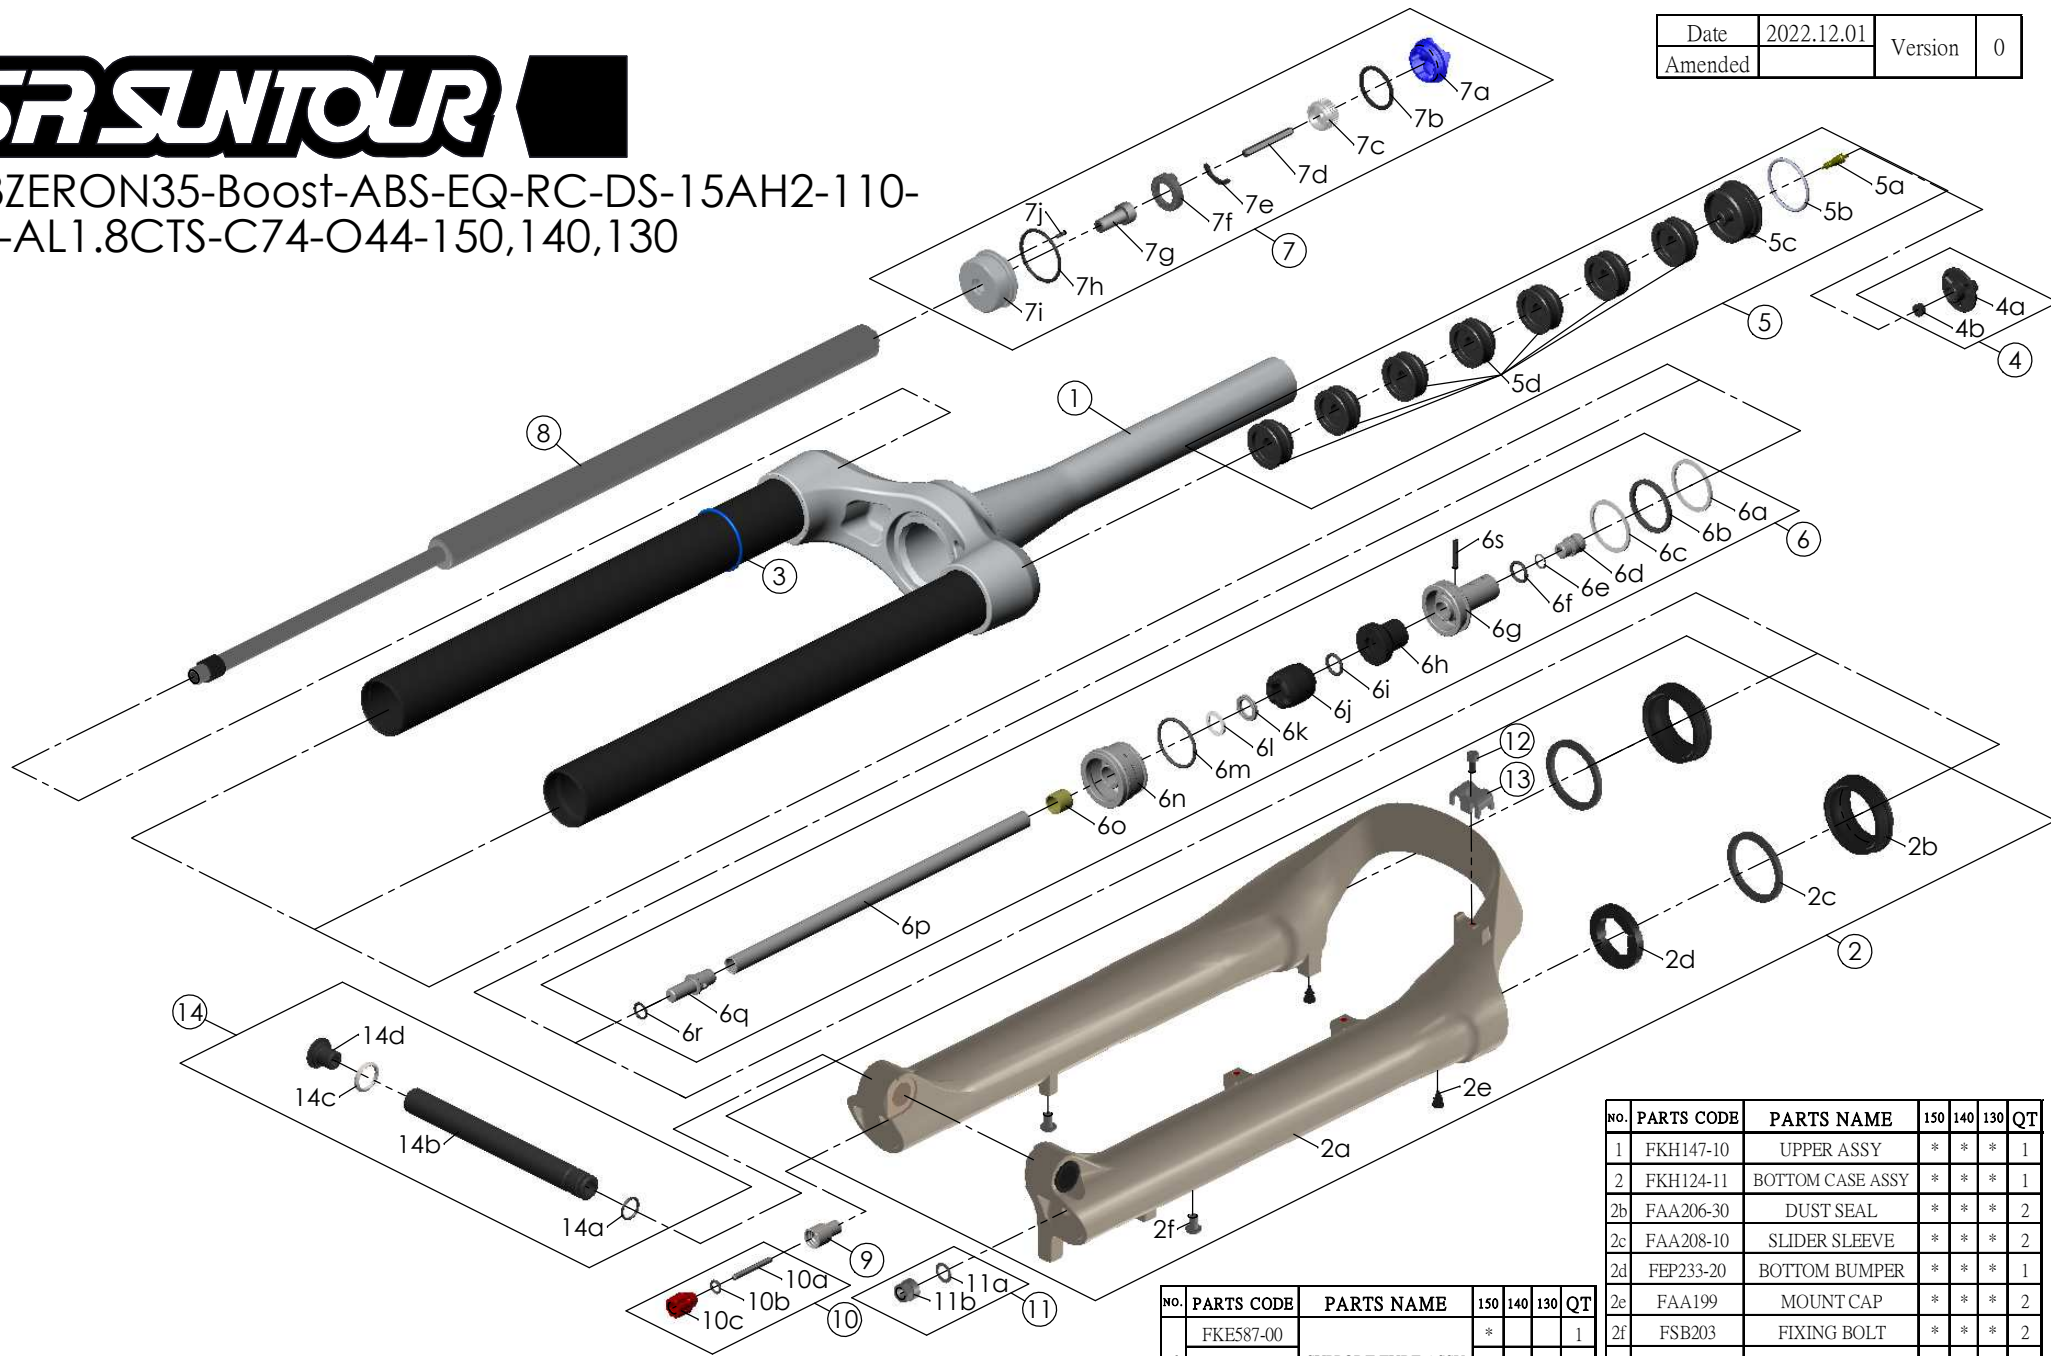

SF23ZERON35-Boost-ABS-EQ-RC-DS-15AH2-110-27.5-AL1.8CTS-C74-O44-150,140,130

Date	2022.12.01	Version	0
Amended			

NO.	PARTS CODE	PARTS NAME	150	140	130	QT
11	FKA063-03	FIXING NUT SET	*	*	*	1
12	FSB153	GUIDE FIXING BOLT	*	*	*	1
13	FEF519	CABLE GUIDE	*	*	*	1
14	FKA117-00	15AH2-110 THRU AXLE SET	*	*	*	1

NO.	PARTS CODE	PARTS NAME	150	140	130	QT
6	FKE587-00	SUPPORT TUBE ASSY	*			1
	FKE587-10			*		1
	FKE587-20				*	1
7	FKE576	RC KNOB ASSY	*	*	*	1
8	FUN180-60	RC UNIT	*	*	*	1
9	FSB058	DAMPER FIXING BOLT	*	*	*	1
10	FKA004-30	REBOUND KNOB ASSY	*	*	*	1

NO.	PARTS CODE	PARTS NAME	150	140	130	QT
1	FKH147-10	UPPER ASSY	*	*	*	1
2	FKH124-11	BOTTOM CASE ASSY	*	*	*	1
2b	FAA206-30	DUST SEAL	*	*	*	2
2c	FAA208-10	SLIDER SLEEVE	*	*	*	2
2d	FEP233-20	BOTTOM BUMPER	*	*	*	1
2e	FAA199	MOUNT CAP	*	*	*	2
2f	FSB203	FIXING BOLT	*	*	*	2
3	FAA397-10	O RING	*	*	*	1
4	FKE595	VALVE CAP ASSY	*	*	*	1
5	FKE075-74	AIR CAP ASSY	*	*	*	1
5f	FEG270	VOLUME REDUCER	*			7
				*		8
					*	9