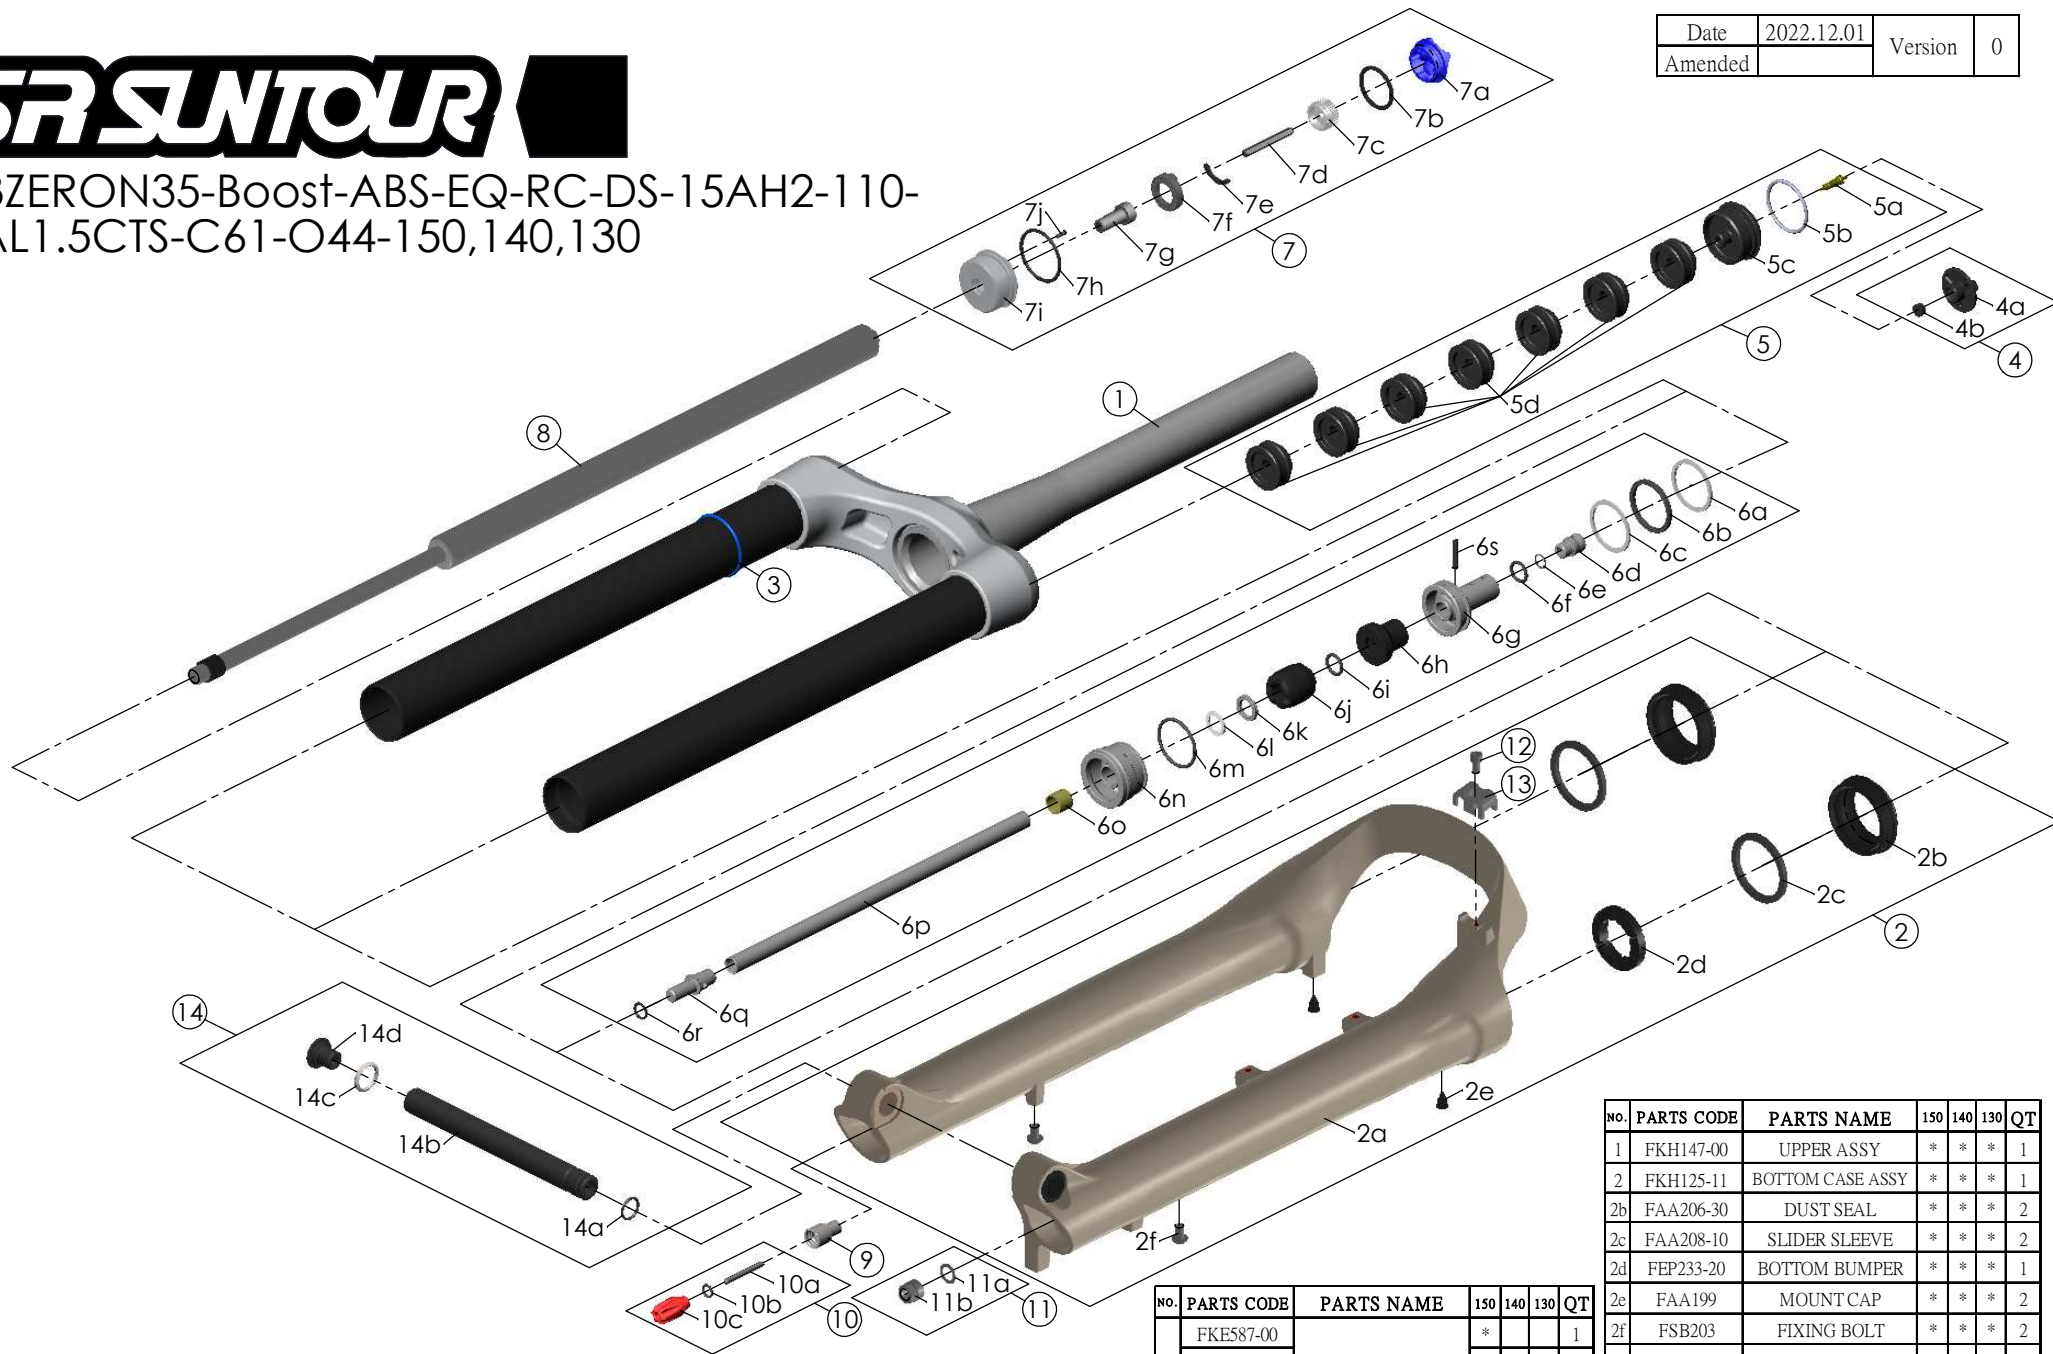

SF23ZERON35-Boost-ABS-EQ-RC-DS-15AH2-110-29-AL1.5CTS-C61-O44-150,140,130

Date	2022.12.01	Version	0
Amended			

NO.	PARTS CODE	PARTS NAME	150	140	130	QT
11	FKA063-03	FIXING NUT SET	*	*	*	1
12	FSB153	GUIDE FIXING BOLT	*	*	*	1
13	FEF519	CABLE GUIDE	*	*	*	1
14	FKA117-00	15AH2-110 THRU AXLE SET	*	*	*	1

NO.	PARTS CODE	PARTS NAME	150	140	130	QT
6	FKE587-00	SUPPORT TUBE ASSY	*			1
	FKE587-10			*		1
	FKE587-20				*	1
7	FKE576	RC KNOB ASSY	*	*	*	1
8	FUN180-60	RC UNIT	*	*	*	1
9	FSB058	DAMPER FIXING BOLT	*	*	*	1
10	FKA004-22	DAMPER KNOB ASSY	*	*	*	1

NO.	PARTS CODE	PARTS NAME	150	140	130	QT
1	FKH147-00	UPPER ASSY	*	*	*	1
2	FKH125-11	BOTTOM CASE ASSY	*	*	*	1
2b	FAA206-30	DUST SEAL	*	*	*	2
2c	FAA208-10	SLIDER SLEEVE	*	*	*	2
2d	FEP233-20	BOTTOM BUMPER	*	*	*	1
2e	FAA199	MOUNT CAP	*	*	*	2
2f	FSB203	FIXING BOLT	*	*	*	2
3	FAA397-10	O RING	*	*	*	1
4	FKE595	VALVE CAP ASSY	*	*	*	1
5	FKE075-74	AIR CAP ASSY	*	*	*	1
5f	FEG270	VOLUME REDUCER	*			7
				*		8
					*	9