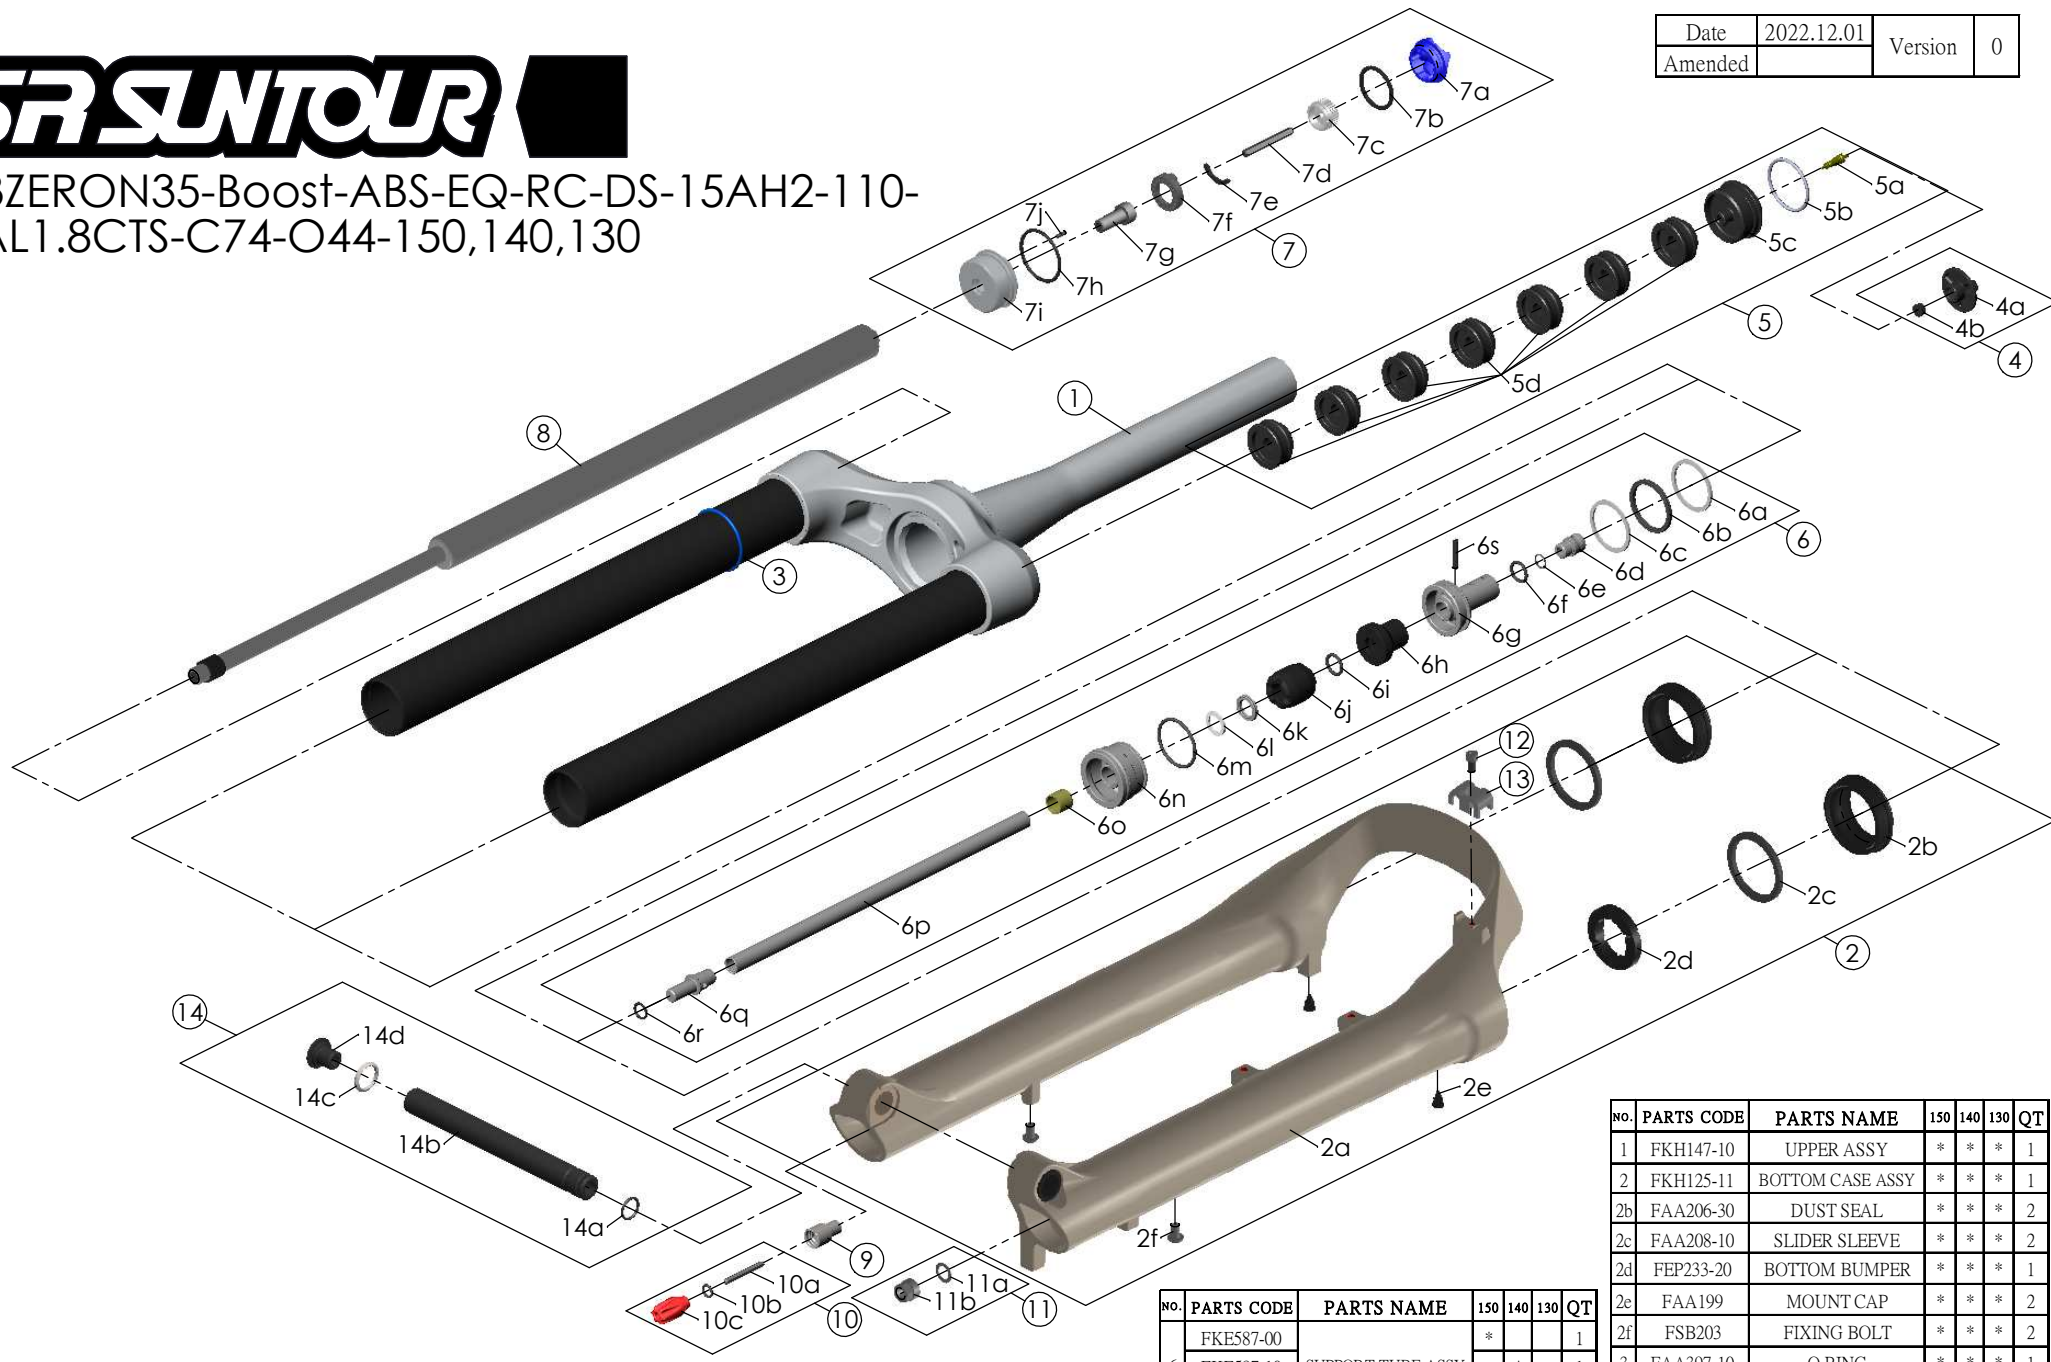

SF23ZERON35-Boost-ABS-EQ-RC-DS-15AH2-110-29-AL1.8CTS-C74-O44-150,140,130

Date	2022.12.01	Version	0
Amended			

NO.	PARTS CODE	PARTS NAME	150	140	130	QT
11	FKA063-03	FIXING NUT SET	*	*	*	1
12	FSB153	GUIDE FIXING BOLT	*	*	*	1
13	FEF519	CABLE GUIDE	*	*	*	1
14	FKA117-00	15AH2-110 THRU AXLE SET	*	*	*	1

NO.	PARTS CODE	PARTS NAME	150	140	130	QT
	FKE587-00		*			1
	FKE587-10	SUPPORT TUBE ASSY	*	*		1
	FKE587-20			*	*	1
7	FKE576	RC KNOB ASSY	*	*	*	1
8	FUN180-60	RC UNIT	*	*	*	1
9	FSB058	DAMPER FIXING BOLT	*	*	*	1
10	FKA004-22	DAMPER KNOB ASSY	*	*	*	1

NO.	PARTS CODE	PARTS NAME	150	140	130	QT
1	FKH147-10	UPPER ASSY	*	*	*	1
2	FKH125-11	BOTTOM CASE ASSY	*	*	*	1
2b	FAA206-30	DUST SEAL	*	*	*	2
2c	FAA208-10	SLIDER SLEEVE	*	*	*	2
2d	FEP233-20	BOTTOM BUMPER	*	*	*	1
2e	FAA199	MOUNT CAP	*	*	*	2
2f	FSB203	FIXING BOLT	*	*	*	2
3	FAA397-10	O RING	*	*	*	1
4	FKE595	VALVE CAP ASSY	*	*	*	1
5	FKE075-74	AIR CAP ASSY	*	*	*	1
			*			7
5f	FEF270	VOLUME REDUCER		*	*	8
					*	9