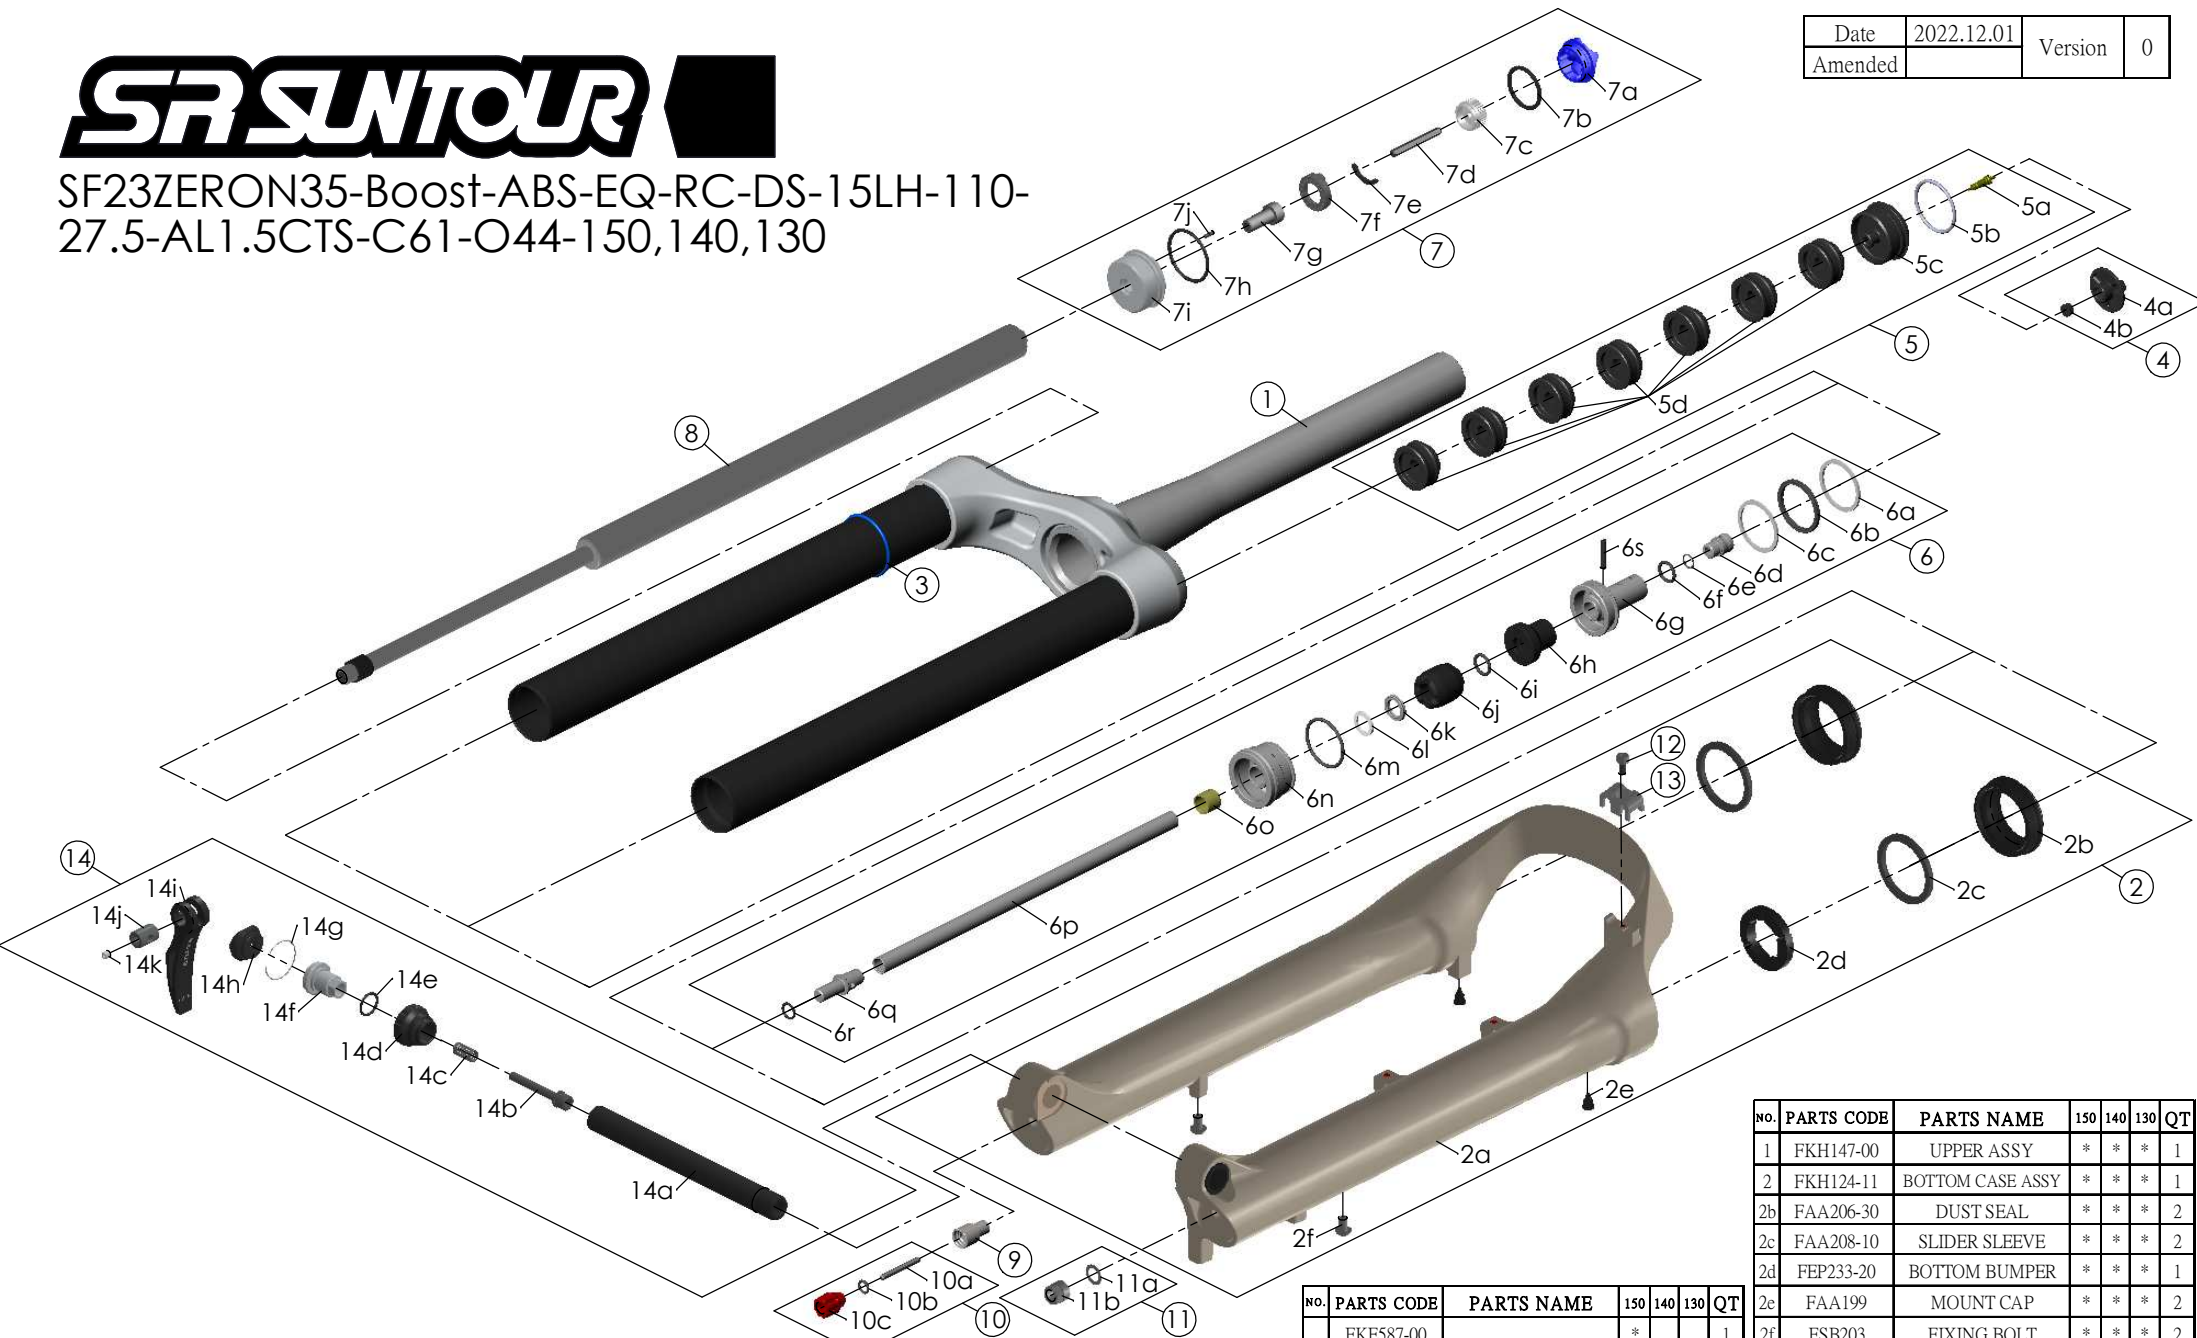

SUNTOUR

SF23ZERON35-Boost-ABS-EQ-RC-DS-15LH-110-27.5-AL1.5CTS-C61-O44-150,140,130

Date	2022.12.01	Version	0
Amended			

NO.	PARTS CODE	PARTS NAME	150	140	130	QT
11	FKA063-03	FIXING NUT SET	*	*	*	1
12	FSB153	GUIDE FIXING BOLT	*	*	*	1
13	PEG519	CABLE GUIDE	*	*	*	1
14	FKA116-02	15LH-110 AXLE SET	*	*	*	1

NO.	PARTS CODE	PARTS NAME	150	140	130	QT
6	FKE587-00	SUPPORT TUBE ASSY	*			1
	FKE587-10			*		1
	FKE587-20				*	1
7	FKE576	RC KNOB ASSY	*	*	*	1
8	FUN180-60	RC UNIT	*	*	*	1
9	FSB058	DAMPER FIXING BOLT	*	*	*	1
10	FKA004-30	REBOUND KNOB ASSY	*	*	*	1

NO.	PARTS CODE	PARTS NAME	150	140	130	QT
1	FKH147-00	UPPER ASSY	*	*	*	1
2	FKH124-11	BOTTOM CASE ASSY	*	*	*	1
2b	FAA206-30	DUST SEAL	*	*	*	2
2c	FAA208-10	SLIDER SLEEVE	*	*	*	2
2d	FEP233-20	BOTTOM BUMPER	*	*	*	1
2e	FAA199	MOUNT CAP	*	*	*	2
2f	FSB203	FIXING BOLT	*	*	*	2
3	FAA397-10	O RING	*	*	*	1
4	FKE595	VALVE CAP ASSY	*	*	*	1
5	FKE075-74	AIR CAP ASSY	*	*	*	1
5f	FEG270	VOLUME REDUCER		*		7
					*	8
					*	9