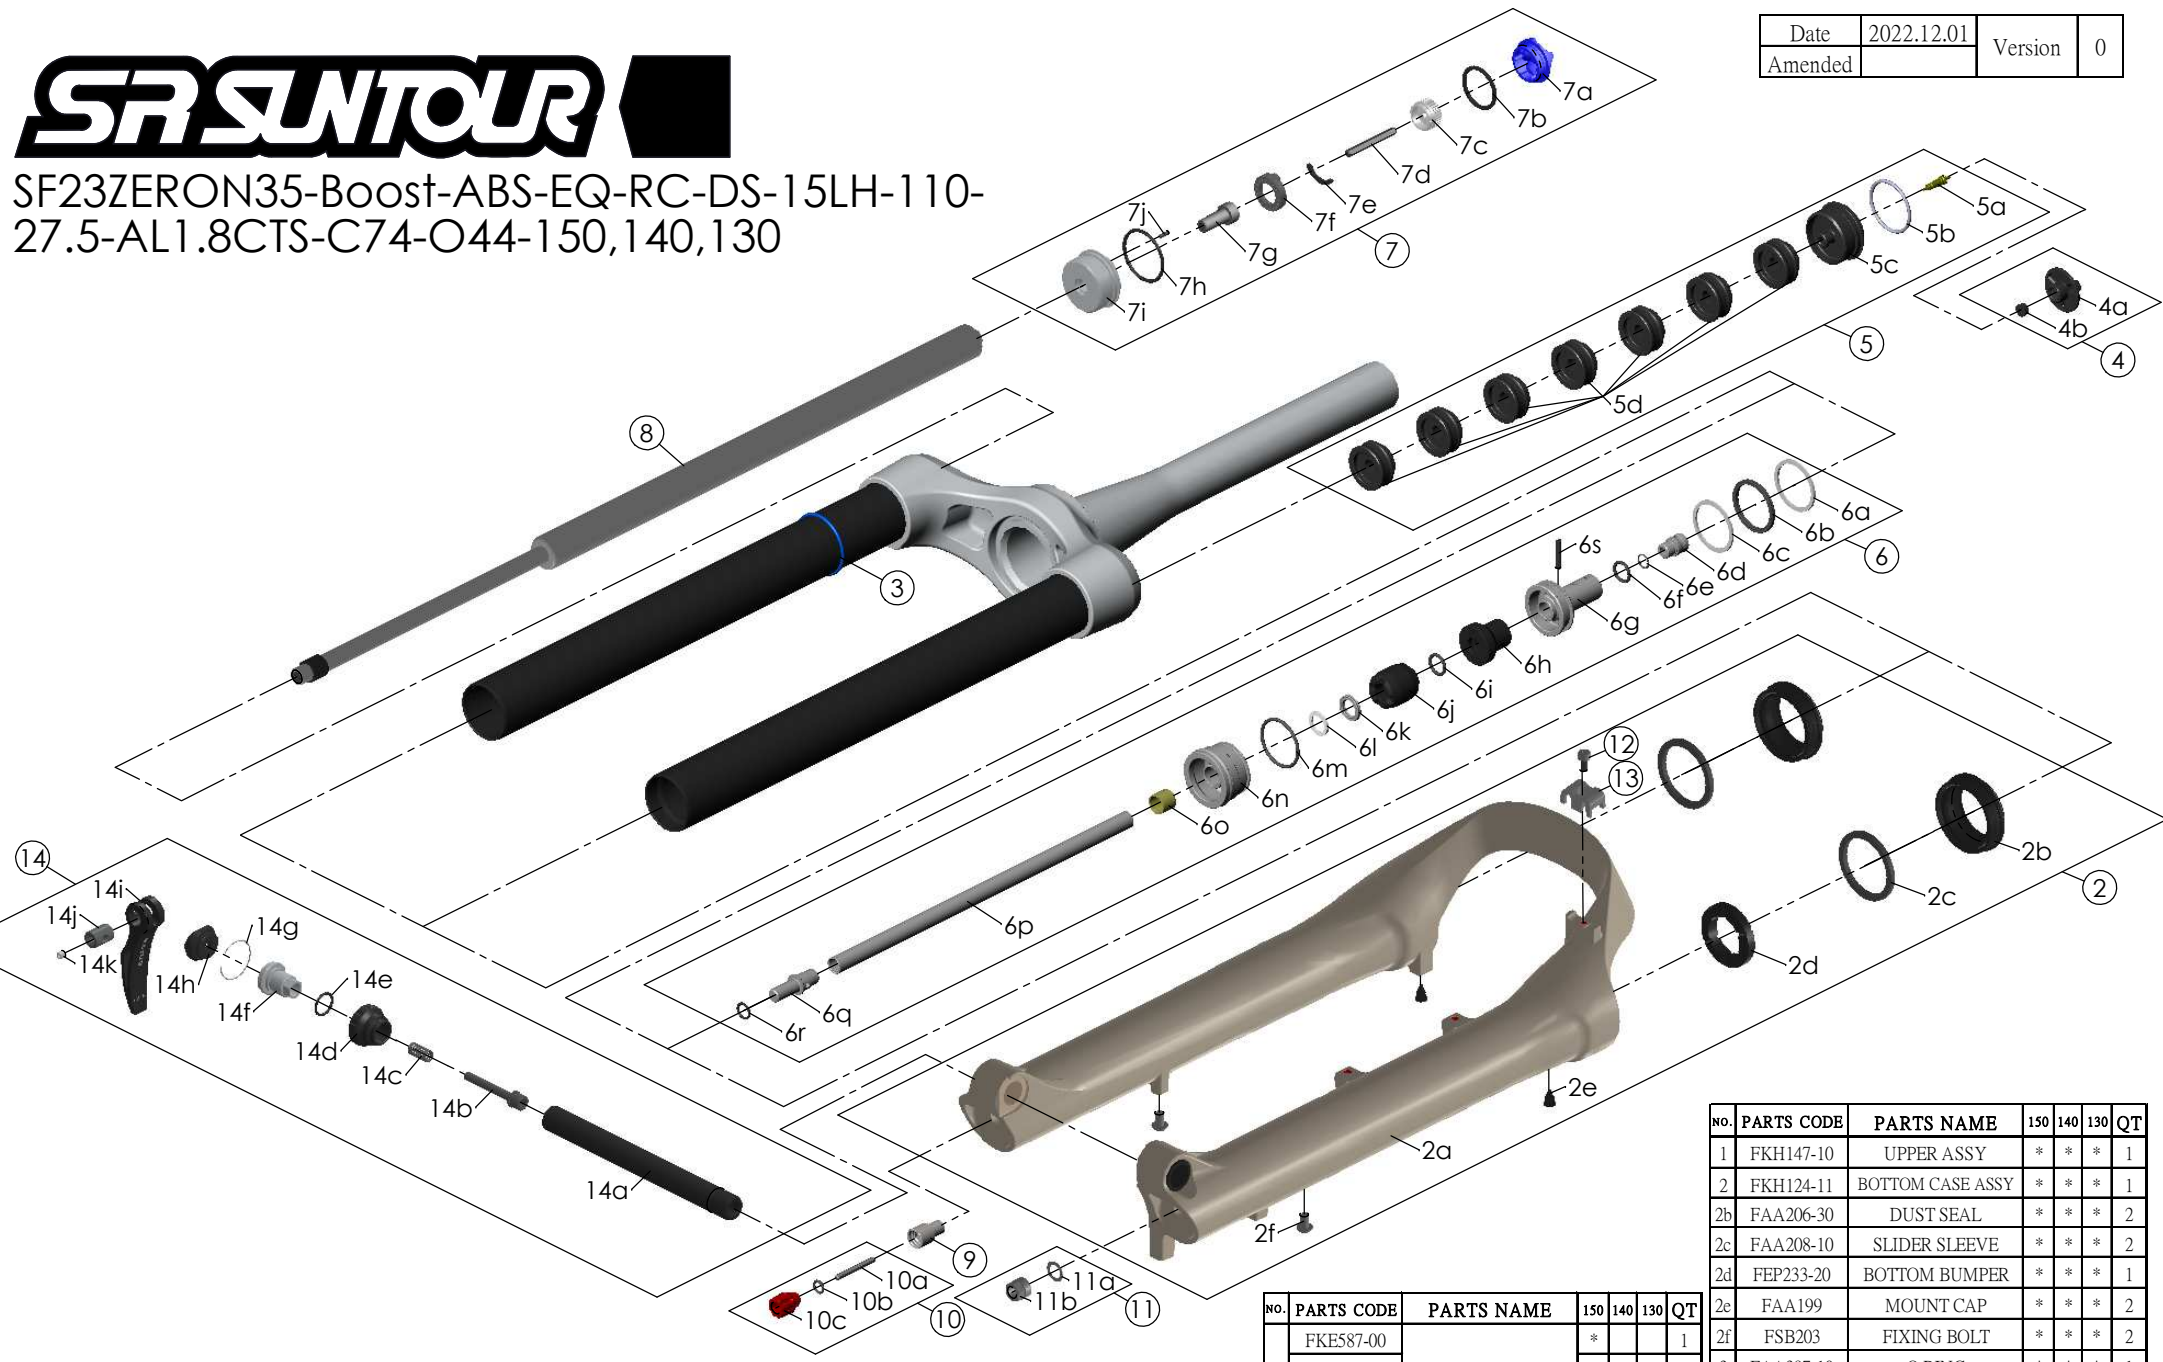

SF23ZERON35-Boost-ABS-EQ-RC-DS-15LH-110-27.5-AL1.8CTS-C74-O44-150,140,130

Date	2022.12.01	Version	0
Amended			

NO.	PARTS CODE	PARTS NAME	150	140	130	QT
11	FKA063-03	FIXING NUT SET	*	*	*	1
12	FSB153	GUIDE FIXING BOLT	*	*	*	1
13	FEF519	CABLE GUIDE	*	*	*	1
14	FKA116-02	15LH-110 AXLE SET	*	*	*	1

NO.	PARTS CODE	PARTS NAME	150	140	130	QT
	FKE587-00		*			1
6	FKE587-10	SUPPORT TUBE ASSY		*	*	1
	FKE587-20			*	*	1
7	FKE576	RC KNOB ASSY	*	*	*	1
8	FUN180-60	RC UNIT	*	*	*	1
9	FSB058	DAMPER FIXING BOLT	*	*	*	1
10	FKA004-30	REBOUND KNOB ASSY	*	*	*	1

NO.	PARTS CODE	PARTS NAME	150	140	130	QT
1	FKH147-10	UPPER ASSY	*	*	*	1
2	FKH124-11	BOTTOM CASE ASSY	*	*	*	1
2b	FAA206-30	DUST SEAL	*	*	*	2
2c	FAA208-10	SLIDER SLEEVE	*	*	*	2
2d	FEF233-20	BOTTOM BUMPER	*	*	*	1
2e	FAA199	MOUNT CAP	*	*	*	2
2f	FSB203	FIXING BOLT	*	*	*	2
3	FAA397-10	O RING	*	*	*	1
4	FKE595	VALVE CAP ASSY	*	*	*	1
5	FKE075-74	AIR CAP ASSY	*	*	*	1
5f	FEF270	VOLUME REDUCER		*		7
				*		8
					*	9