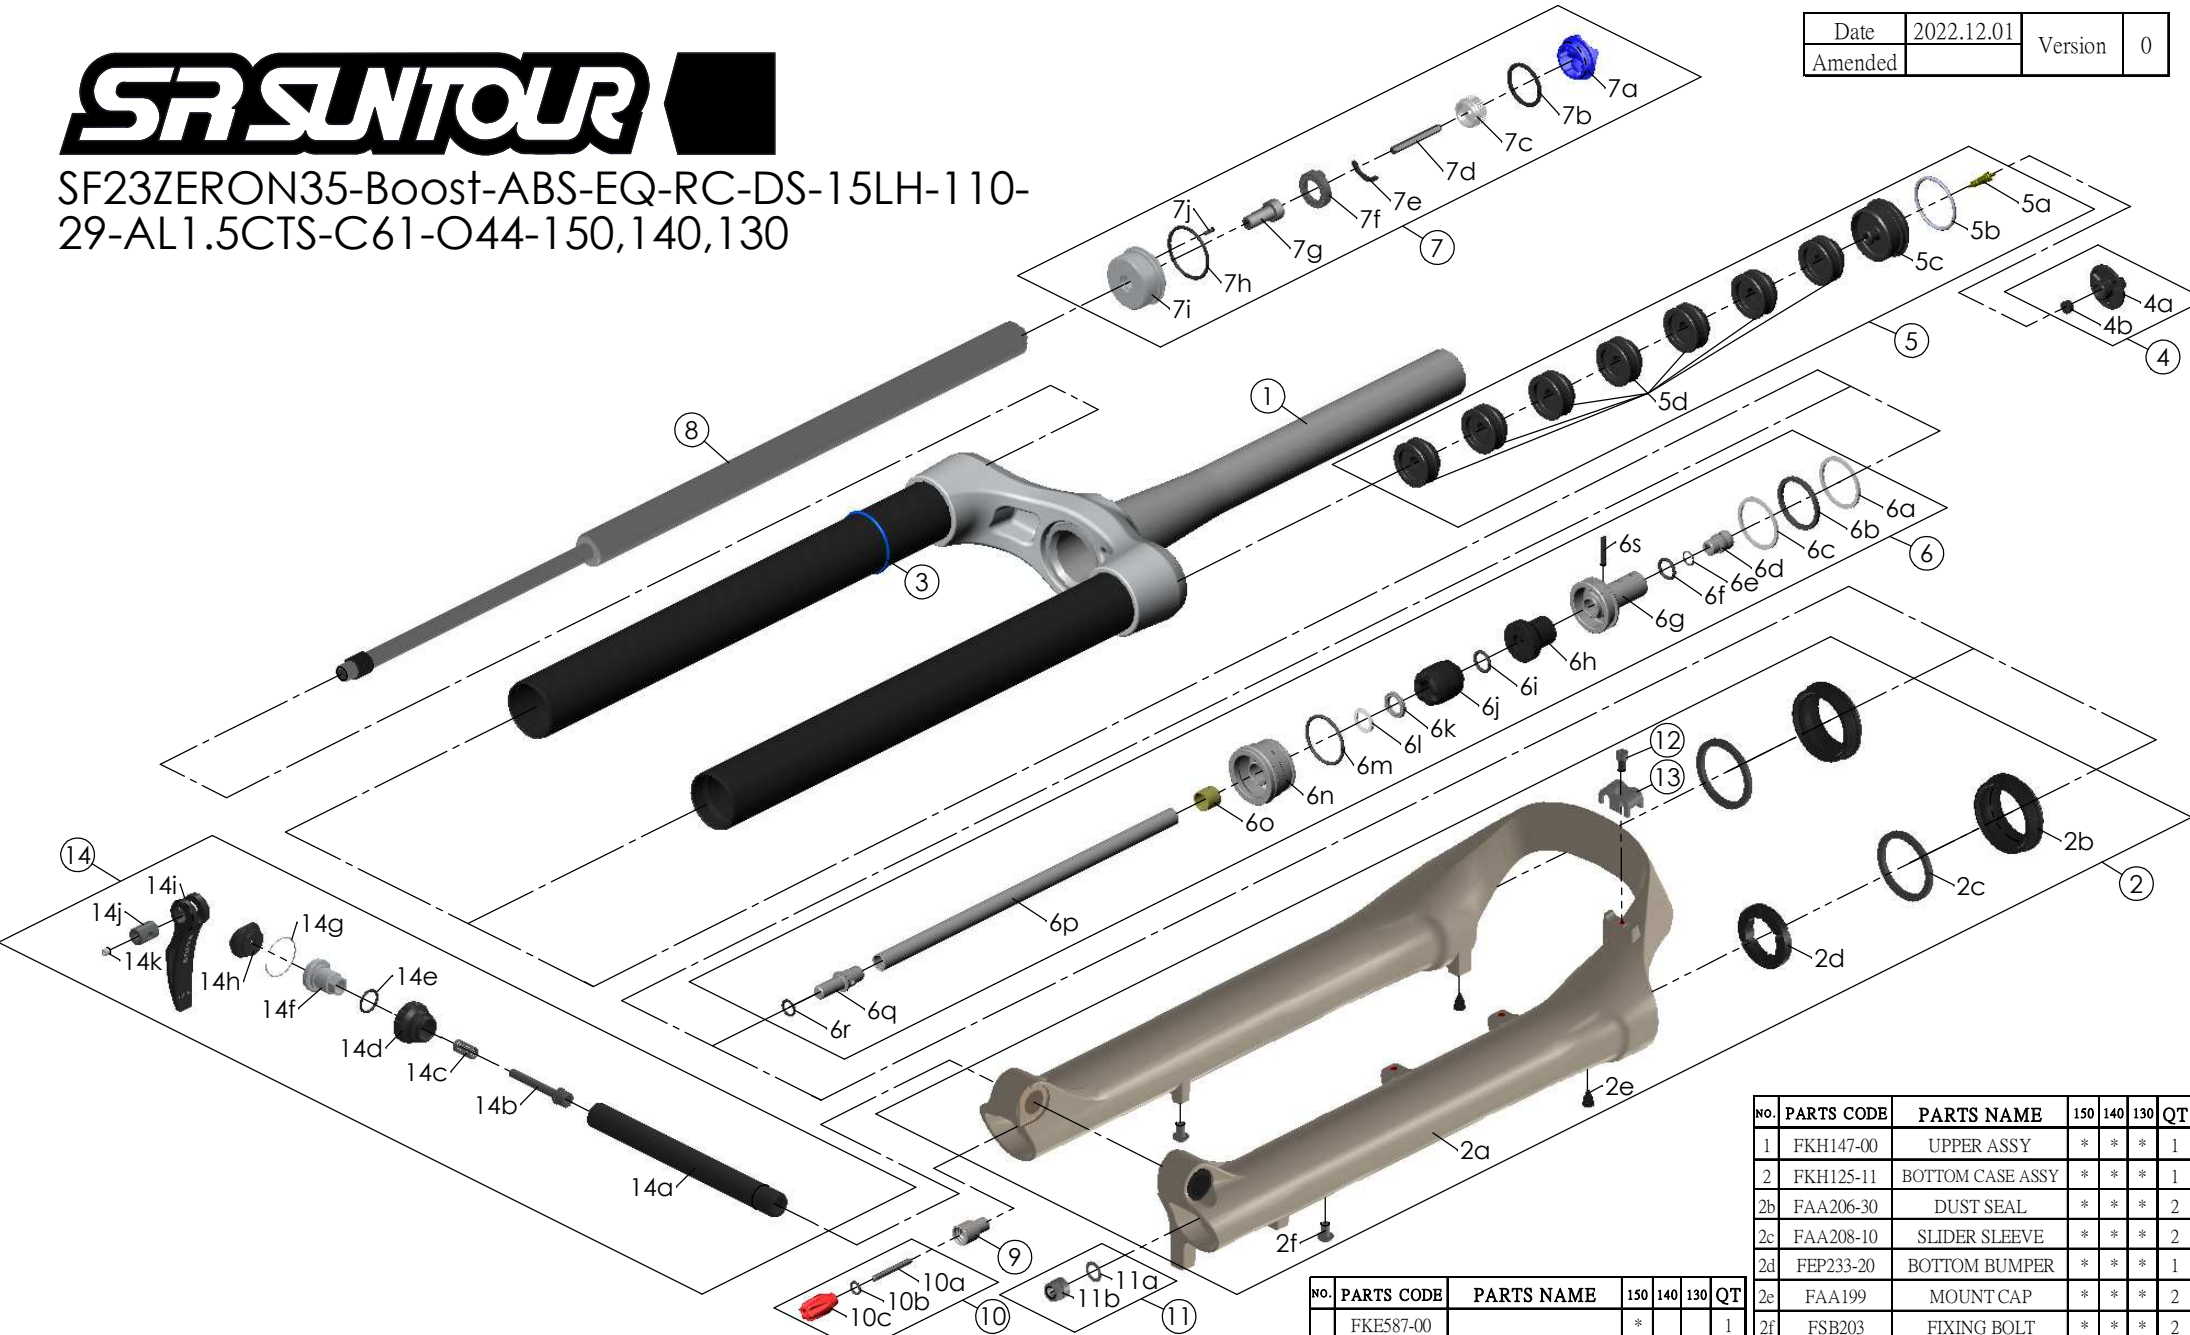

SF23ZERON35-Boost-ABS-EQ-RC-DS-15LH-110-29-AL1.5CTS-C61-O44-150,140,130

Date	2022.12.01	Version	0
Amended			

NO.	PARTS CODE	PARTS NAME	150	140	130	QT
11	FKA063-03	FIXING NUT SET	*	*	*	1
12	FSB153	GUIDE FIXING BOLT	*	*	*	1
13	PEG519	CABLE GUIDE	*	*	*	1
14	FKA116-02	15LH-110 AXLE SET	*	*	*	1

NO.	PARTS CODE	PARTS NAME	150	140	130	QT
6	FKE587-00	SUPPORT TUBE ASSY	*			1
	FKE587-10			*		1
	FKE587-20				*	1
7	FKE576	RC KNOB ASSY	*	*	*	1
8	FUN180-60	RC UNIT	*	*	*	1
9	FSB058	DAMPER FIXING BOLT	*	*	*	1
10	FKA004-22	DAMPER KNOB ASSY	*	*	*	1

NO.	PARTS CODE	PARTS NAME	150	140	130	QT
1	FKH147-00	UPPER ASSY	*	*	*	1
2	FKH125-11	BOTTOM CASE ASSY	*	*	*	1
2b	FAA206-30	DUST SEAL	*	*	*	2
2c	FAA208-10	SLIDER SLEEVE	*	*	*	2
2d	FEP233-20	BOTTOM BUMPER	*	*	*	1
2e	FAA199	MOUNT CAP	*	*	*	2
2f	FSB203	FIXING BOLT	*	*	*	2
3	FAA397-10	O RING	*	*	*	1
4	FKE595	VALVE CAP ASSY	*	*	*	1
5	FKE075-74	AIR CAP ASSY	*	*	*	1
5f	FEG270	VOLUME REDUCER	*			7
				*		8
					*	9