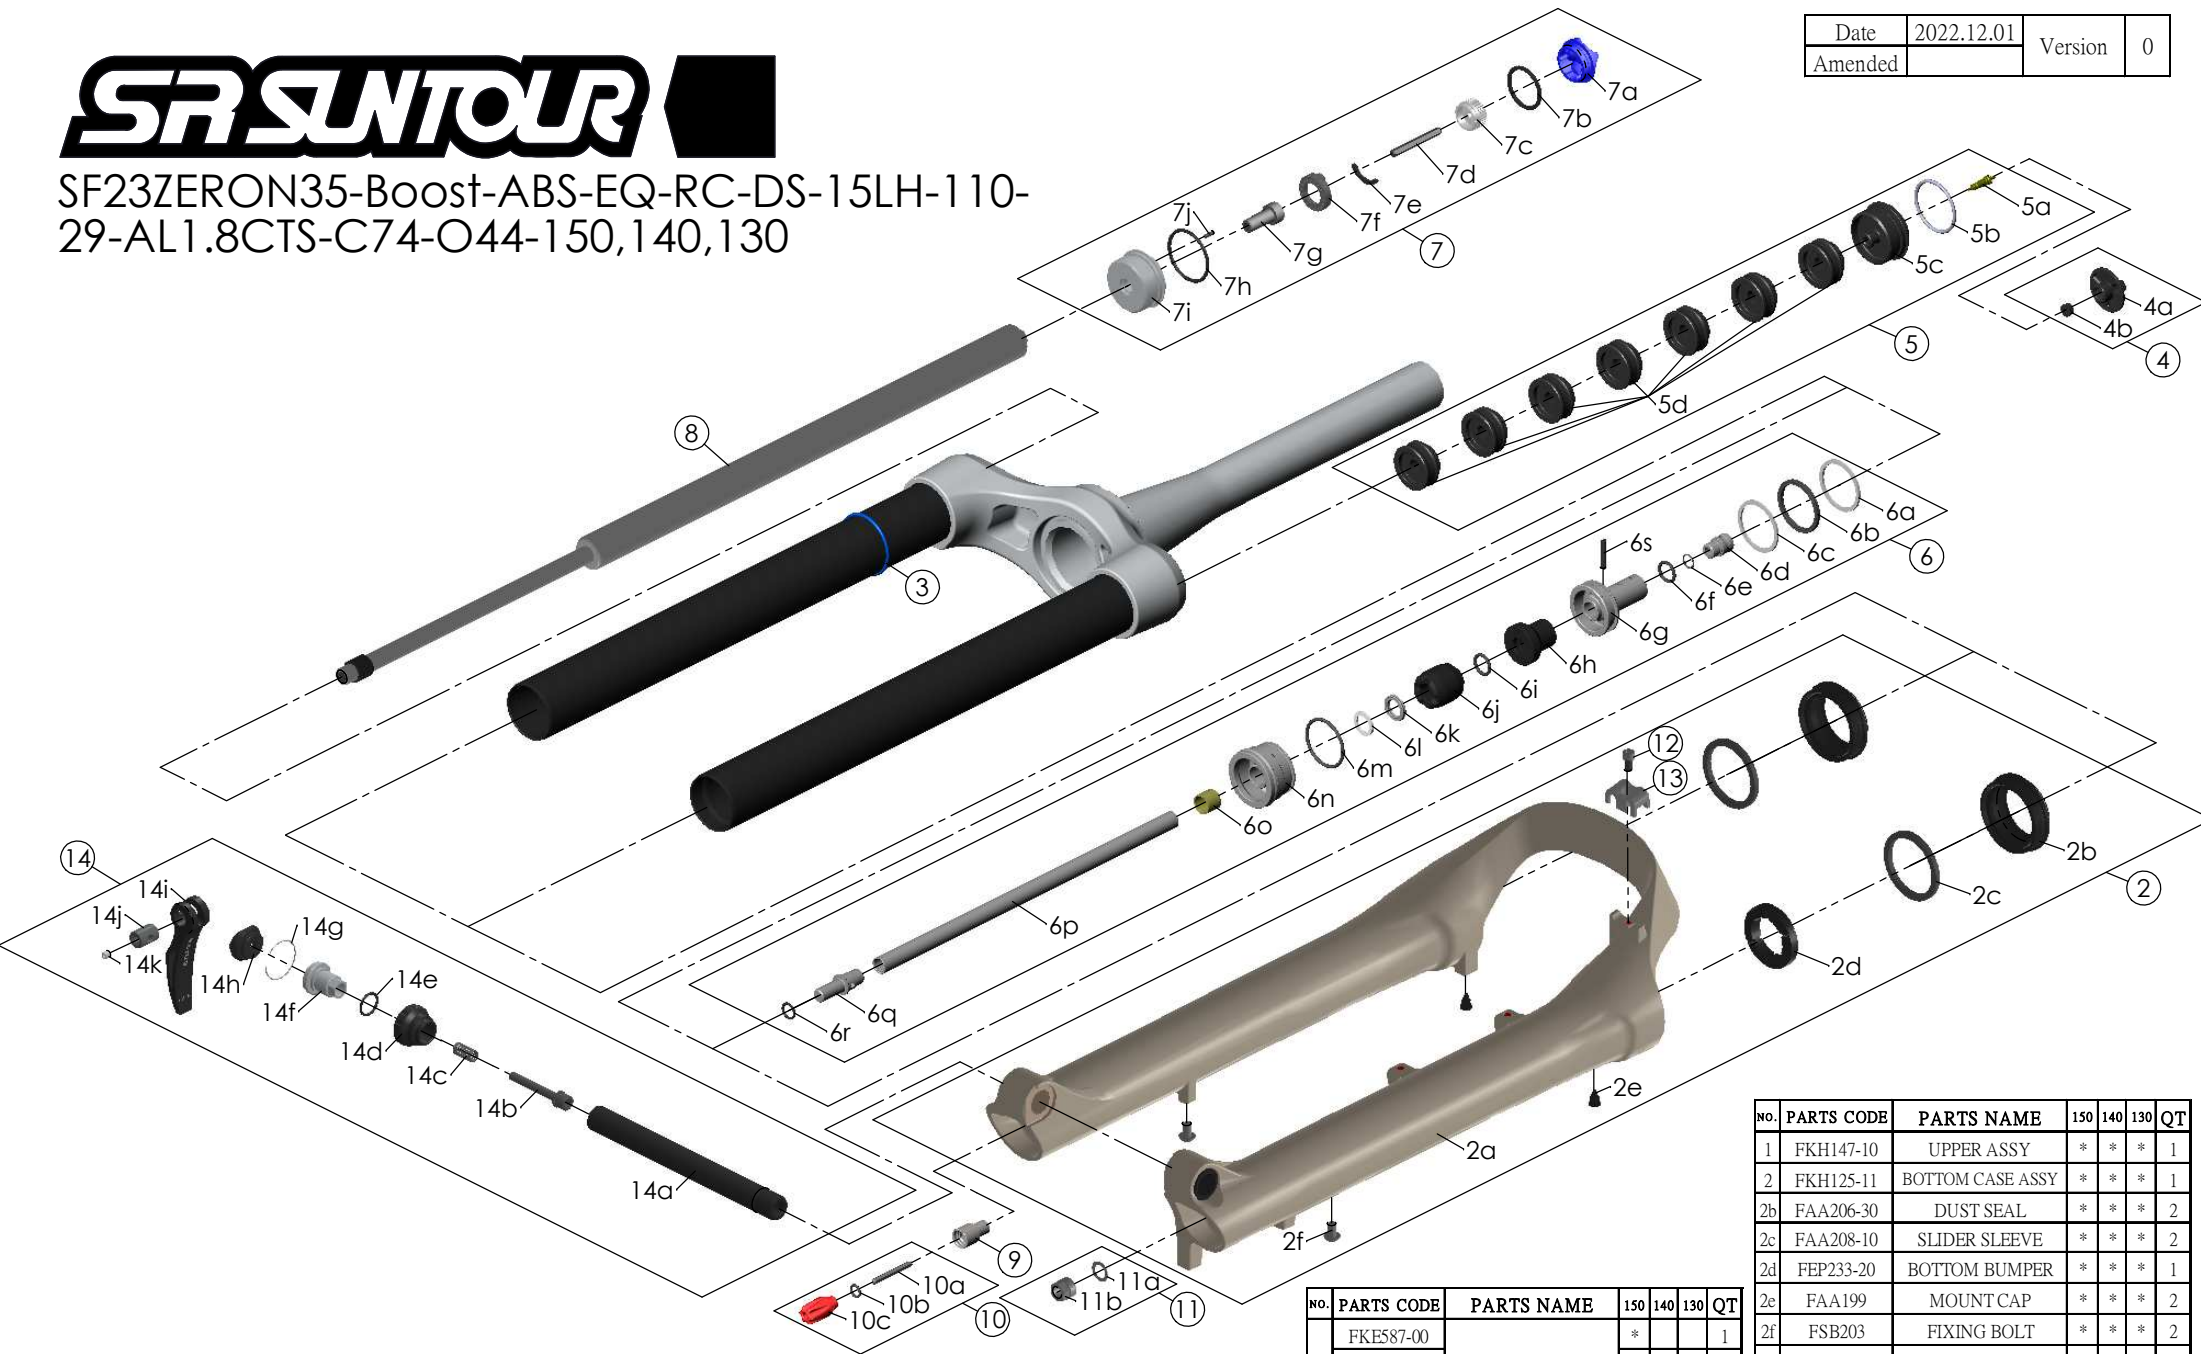

SUNTOUR

SF23ZERON35-Boost-ABS-EQ-RC-DS-15LH-110-29-AL1.8CTS-C74-O44-150,140,130

Date	2022.12.01	Version	0
Amended			

NO.	PARTS CODE	PARTS NAME	150	140	130	QT
11	FKA063-03	FIXING NUT SET	*	*	*	1
12	FSB153	GUIDE FIXING BOLT	*	*	*	1
13	FEF519	CABLE GUIDE	*	*	*	1
14	FKA116-02	15LH-110 AXLE SET	*	*	*	1

NO.	PARTS CODE	PARTS NAME	150	140	130	QT
6	FKE587-00	SUPPORT TUBE ASSY	*			1
	FKE587-10			*		1
	FKE587-20				*	1
7	FKE576	RC KNOB ASSY	*	*	*	1
8	FUN180-60	RC UNIT	*	*	*	1
9	FSB058	DAMPER FIXING BOLT	*	*	*	1
10	FKA004-22	DAMPER KNOB ASSY	*	*	*	1

NO.	PARTS CODE	PARTS NAME	150	140	130	QT
1	FKH147-10	UPPER ASSY	*	*	*	1
2	FKH125-11	BOTTOM CASE ASSY	*	*	*	1
2b	FAA206-30	DUST SEAL	*	*	*	2
2c	FAA208-10	SLIDER SLEEVE	*	*	*	2
2d	FEP233-20	BOTTOM BUMPER	*	*	*	1
2e	FAA199	MOUNT CAP	*	*	*	2
2f	FSB203	FIXING BOLT	*	*	*	2
3	FAA397-10	O RING	*	*	*	1
4	FKE595	VALVE CAP ASSY	*	*	*	1
5	FKE075-74	AIR CAP ASSY	*	*	*	1
5f	FEG270	VOLUME REDUCER	*			7
				*		8
					*	9