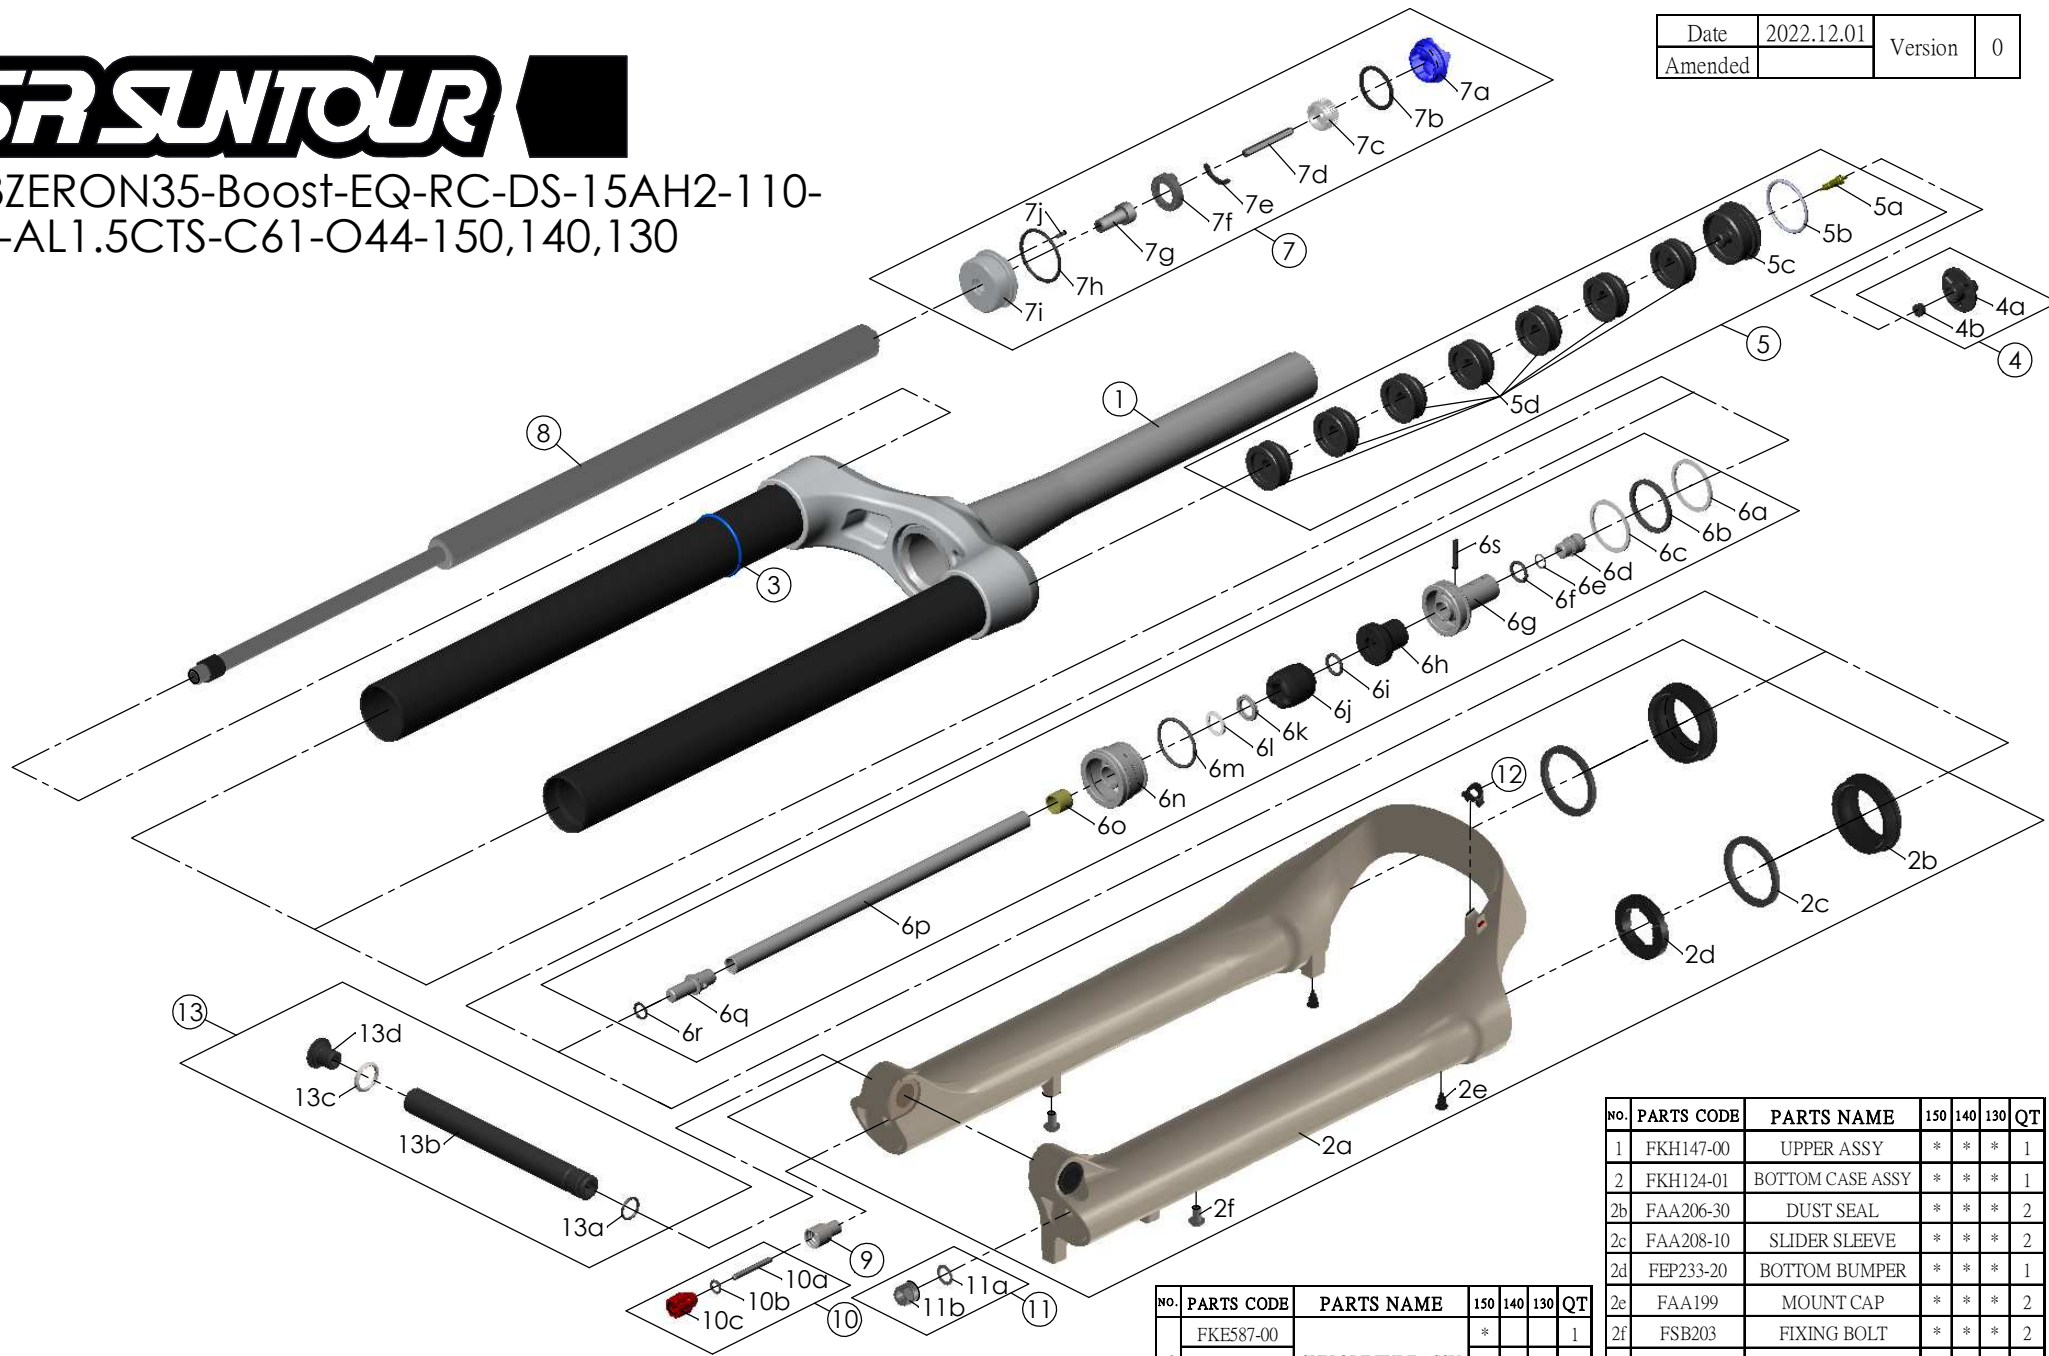

SF23ZERON35-Boost-EQ-RC-DS-15AH2-110-27.5-AL1.5CTS-C61-O44-150,140,130

Date	2022.12.01	Version	0
Amended			

NO.	PARTS CODE	PARTS NAME	150	140	130	QT
11	FKA063-03	FIXING NUT SET	*	*	*	1
12	FEG034	CABLE CLIP	*	*	*	1
13	FKA117-00	15AH2-110 THRU AXLE SET	*	*	*	1

NO.	PARTS CODE	PARTS NAME	150	140	130	QT
6	FKE587-00	SUPPORT TUBE ASSY	*			1
	FKE587-10			*		1
	FKE587-20				*	1
7	FKE576-02	RC KNOB ASSY	*	*	*	1
8	FUN180-60	RC UNIT	*	*	*	1
9	FSB058	DAMPER FIXING BOLT	*	*	*	1
10	FKA004-30	REBOUND KNOB ASSY	*	*	*	1

NO.	PARTS CODE	PARTS NAME	150	140	130	QT
1	FKH147-00	UPPER ASSY	*	*	*	1
2	FKH124-01	BOTTOM CASE ASSY	*	*	*	1
2b	FAA206-30	DUST SEAL	*	*	*	2
2c	FAA208-10	SLIDER SLEEVE	*	*	*	2
2d	FEP233-20	BOTTOM BUMPER	*	*	*	1
2e	FAA199	MOUNT CAP	*	*	*	2
2f	FSB203	FIXING BOLT	*	*	*	2
3	FAA397-10	O RING	*	*	*	1
4	FKE595	VALVE CAP ASSY	*	*	*	1
5	FKE075-74	AIR CAP ASSY	*	*	*	1
5f	FEG270	VOLUME REDUCER	*			7
				*		8
					*	9