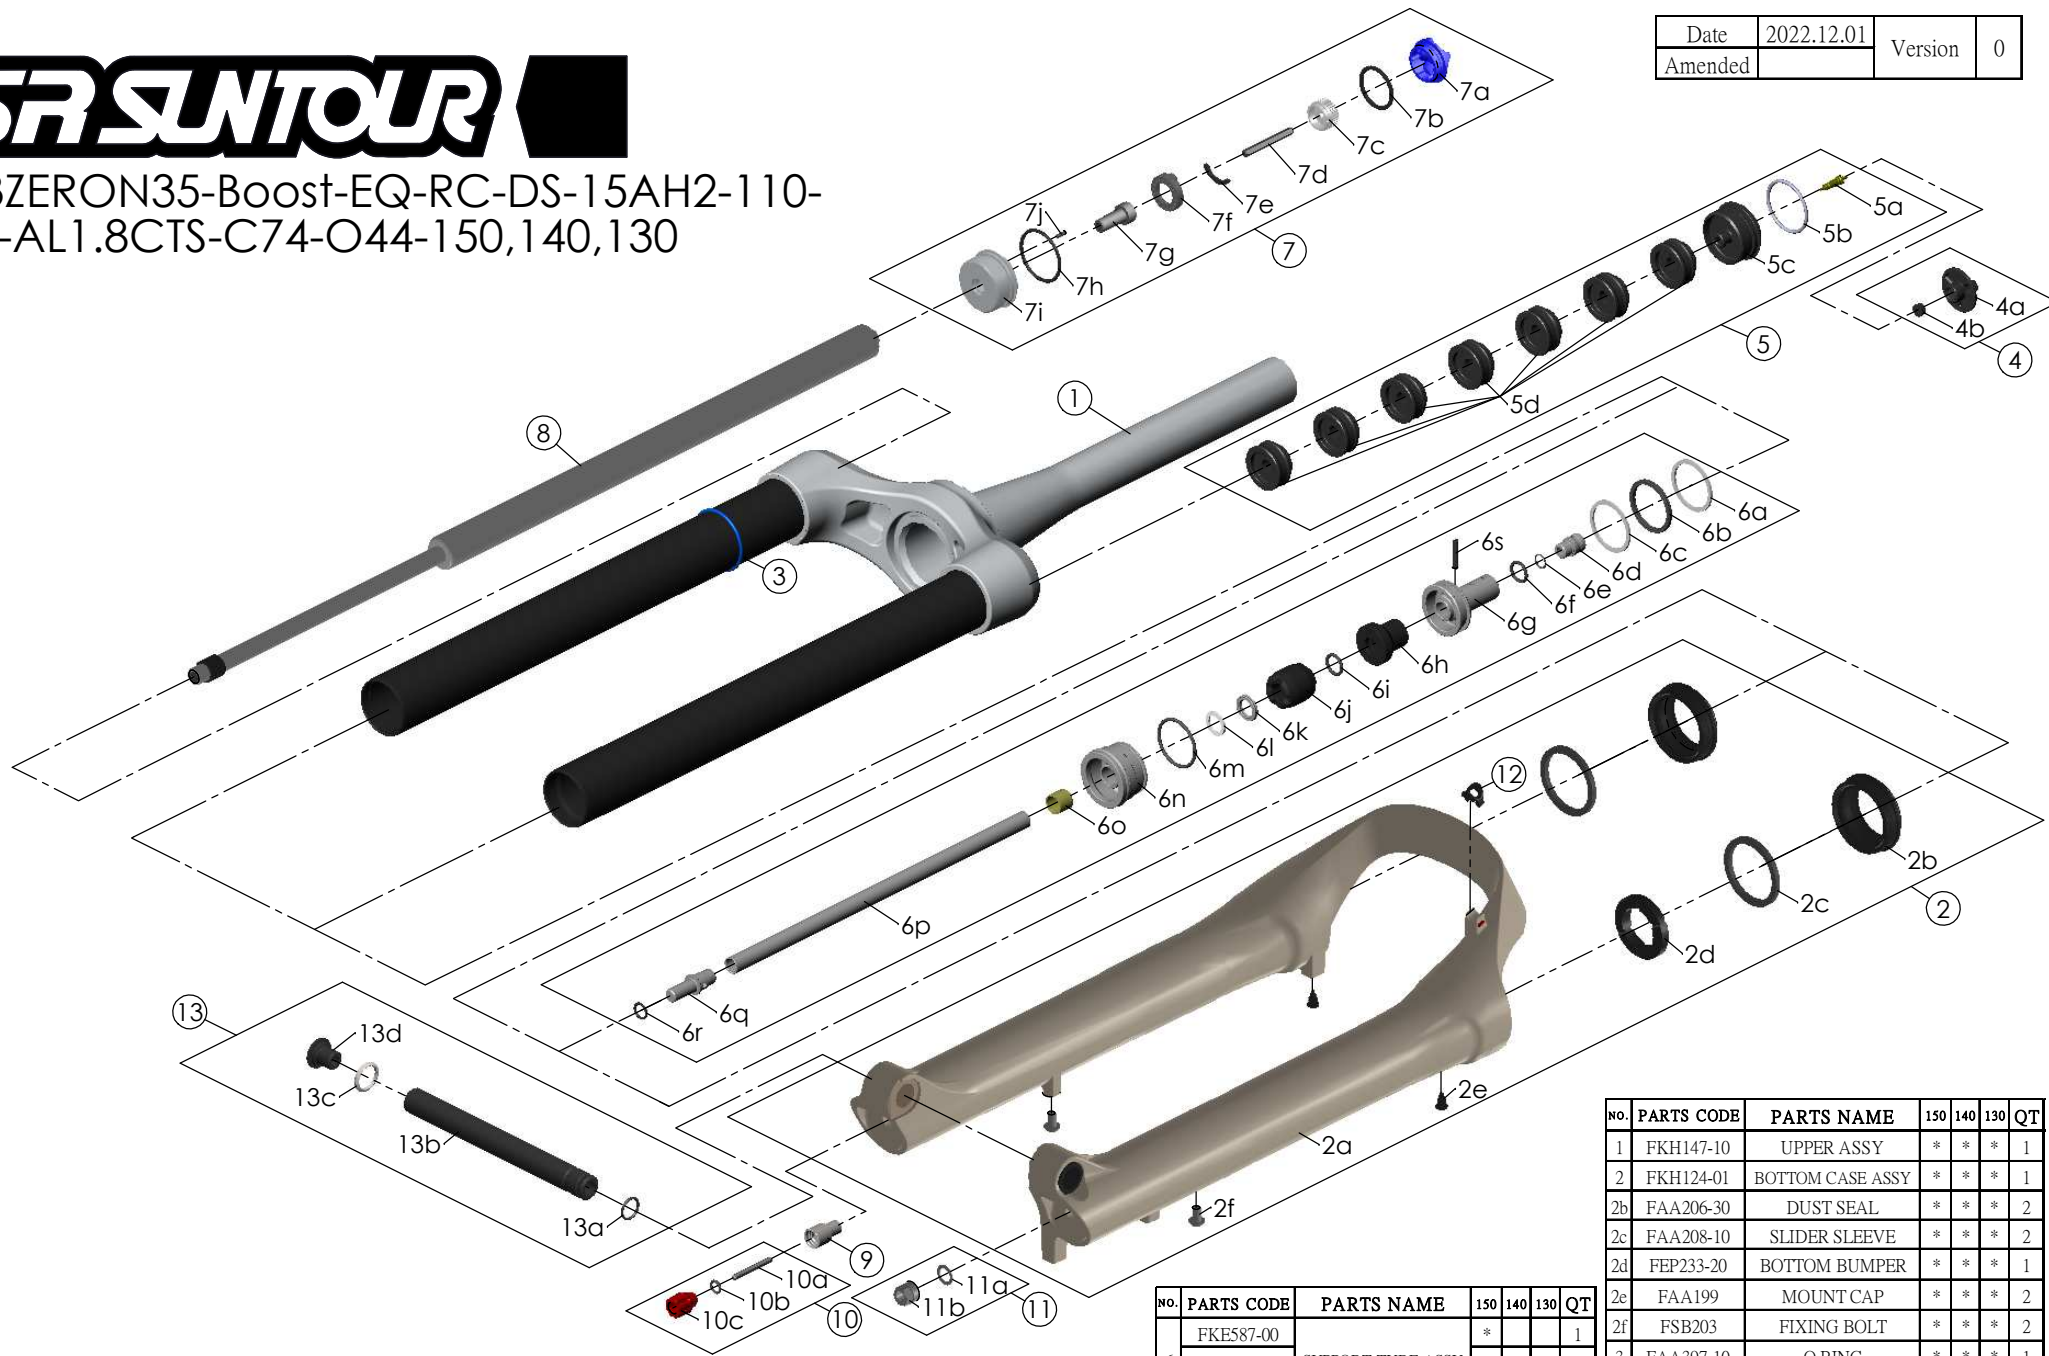

# SUNTOUR

SF23ZERON35-Boost-EQ-RC-DS-15AH2-110-27.5-AL1.8CTS-C74-O44-150,140,130

Date	2022.12.01	Version	0
Amended			

NO.	PARTS CODE	PARTS NAME	150	140	130	QT
11	FKA063-03	FIXING NUT SET	*	*	*	1
12	FEG034	CABLE CLIP	*	*	*	1
13	FKA117-00	15AH2-110 THRU AXLE SET	*	*	*	1

NO.	PARTS CODE	PARTS NAME	150	140	130	QT
6	FKE587-00	SUPPORT TUBE ASSY	*			1
	FKE587-10			*		1
	FKE587-20				*	1
7	FKE576	RC KNOB ASSY	*	*	*	1
8	FUN180-60	RC UNIT	*	*	*	1
9	FSB058	DAMPER FIXING BOLT	*	*	*	1
10	FKA004-30	REBOUND KNOB ASSY	*	*	*	1

NO.	PARTS CODE	PARTS NAME	150	140	130	QT
1	FKH147-10	UPPER ASSY	*	*	*	1
2	FKH124-01	BOTTOM CASE ASSY	*	*	*	1
2b	FAA206-30	DUST SEAL	*	*	*	2
2c	FAA208-10	SLIDER SLEEVE	*	*	*	2
2d	FEP233-20	BOTTOM BUMPER	*	*	*	1
2e	FAA199	MOUNT CAP	*	*	*	2
2f	FSB203	FIXING BOLT	*	*	*	2
3	FAA397-10	O RING	*	*	*	1
4	FKE595	VALVE CAP ASSY	*	*	*	1
5	FKE075-74	AIR CAP ASSY	*	*	*	1
5f	FEG270	VOLUME REDUCER				7
						8
						9