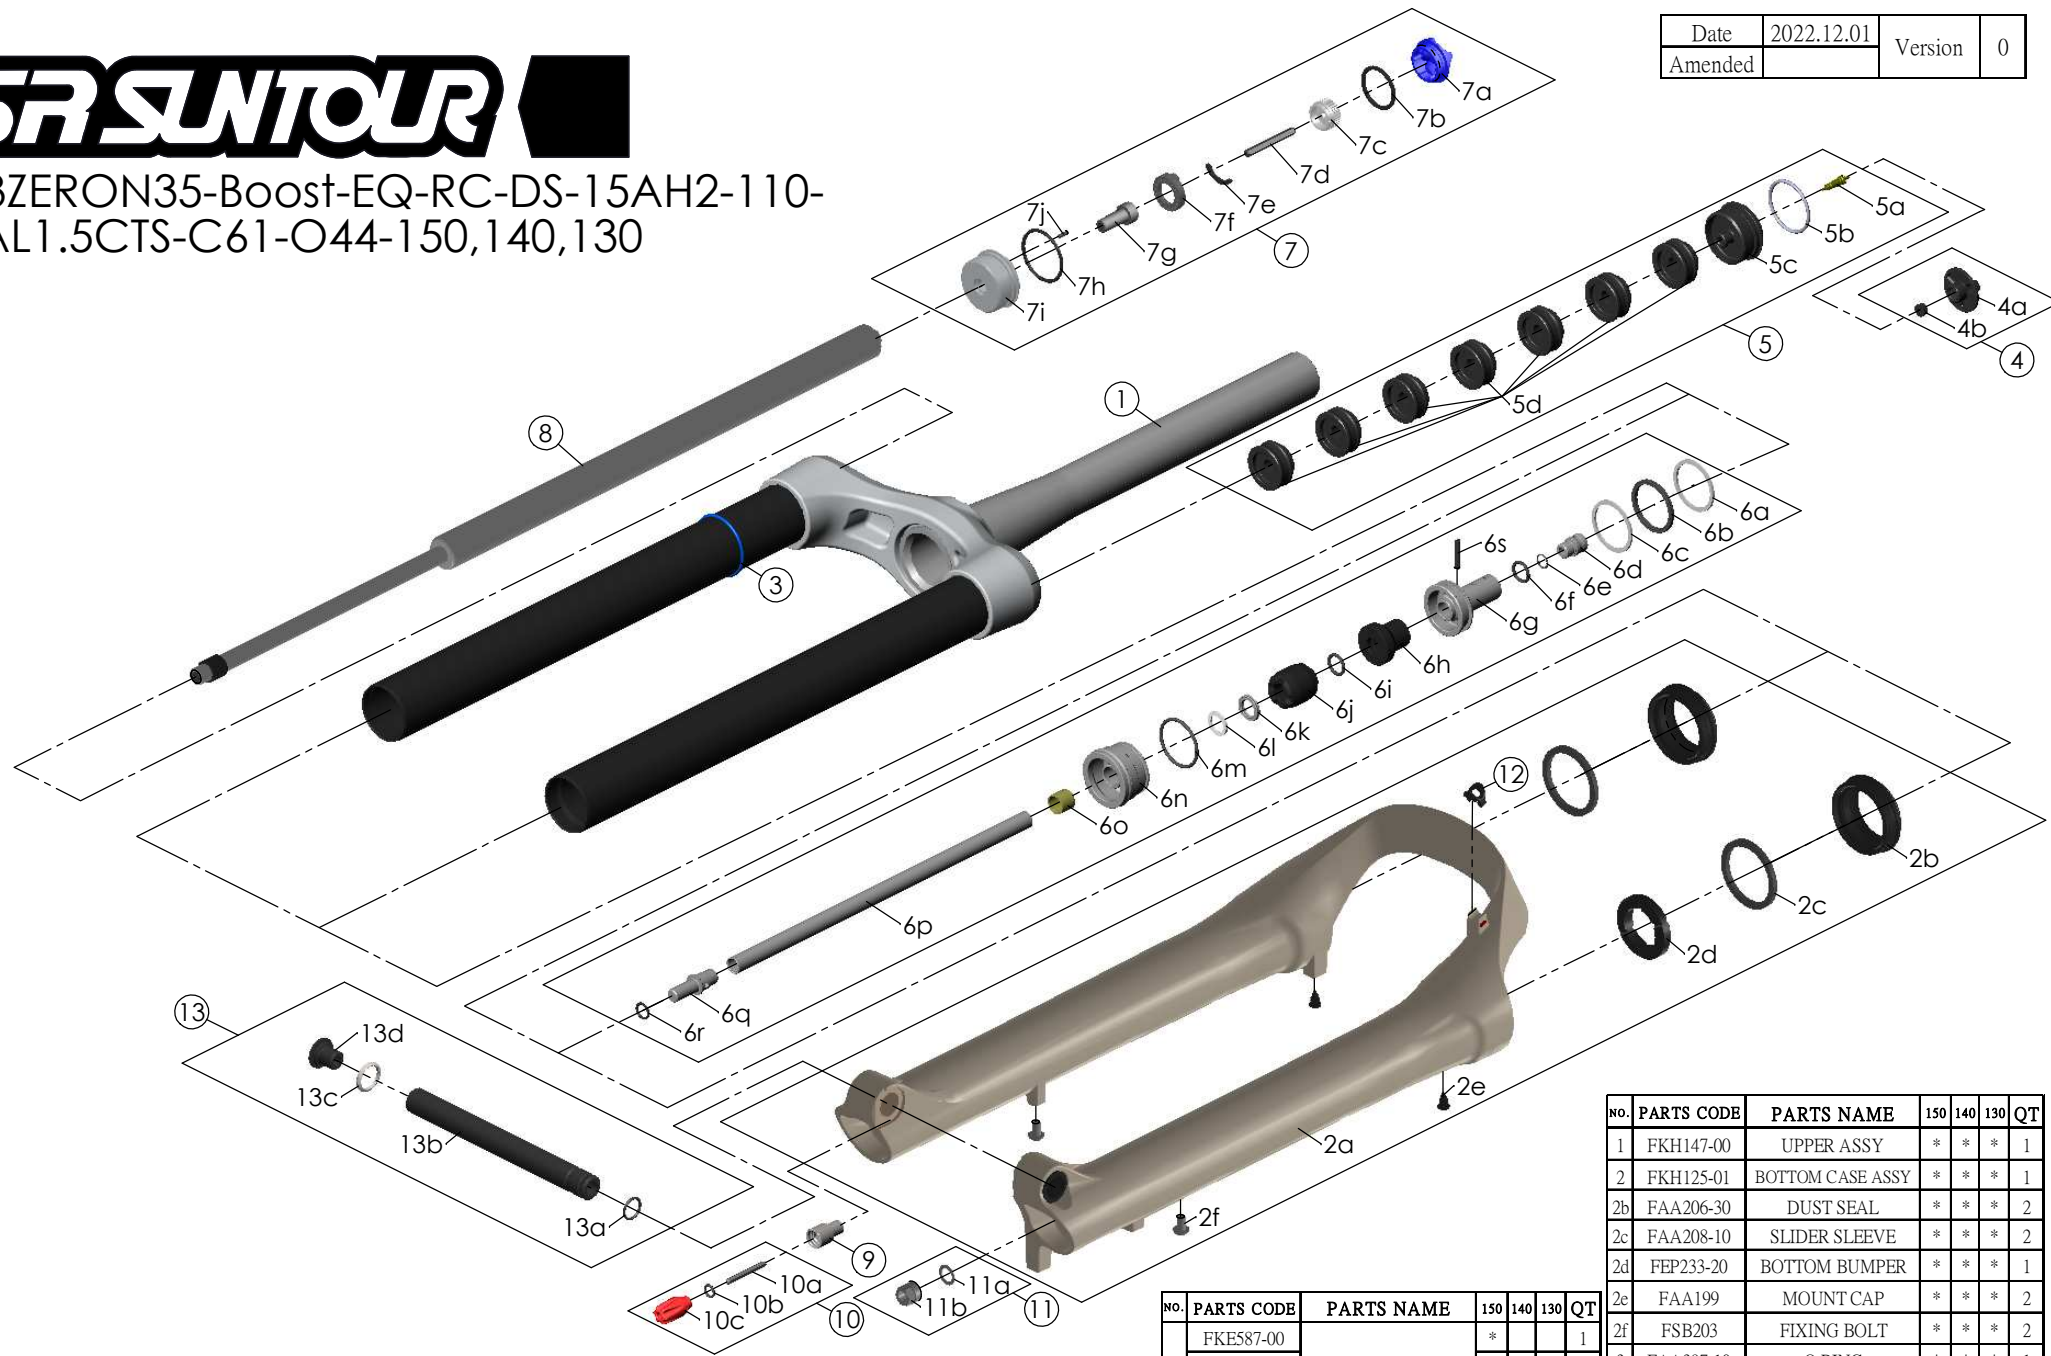

SF23ZERON35-Boost-EQ-RC-DS-15AH2-110-29-AL1.5CTS-C61-O44-150,140,130

Date	2022.12.01	Version	0
Amended			

NO.	PARTS CODE	PARTS NAME	150	140	130	QT
11	FKA063-03	FIXING NUT SET	*	*	*	1
12	FEG034	CABLE CLIP	*	*	*	1
13	FKA117-00	15AH2-110 THRU AXLE SET	*	*	*	1

NO.	PARTS CODE	PARTS NAME	150	140	130	QT
6	FKE587-00	SUPPORT TUBE ASSY	*			1
	FKE587-10			*		1
	FKE587-20				*	1
7	FKE576	RC KNOB ASSY	*	*	*	1
8	FUN180-60	RC UNIT	*	*	*	1
9	FSB058	DAMPER FIXING BOLT	*	*	*	1
10	FKA004-22	DAMPER KNOB ASSY	*	*	*	1

NO.	PARTS CODE	PARTS NAME	150	140	130	QT
1	FKH147-00	UPPER ASSY	*	*	*	1
2	FKH125-01	BOTTOM CASE ASSY	*	*	*	1
2b	FAA206-30	DUST SEAL	*	*	*	2
2c	FAA208-10	SLIDER SLEEVE	*	*	*	2
2d	FEP233-20	BOTTOM BUMPER	*	*	*	1
2e	FAA199	MOUNT CAP	*	*	*	2
2f	FSB203	FIXING BOLT	*	*	*	2
3	FAA397-10	O RING	*	*	*	1
4	FKE595	VALVE CAP ASSY	*	*	*	1
5	FKE075-74	AIR CAP ASSY	*	*	*	1
5f	FEG270	VOLUME REDUCER	*			7
				*		8
					*	9