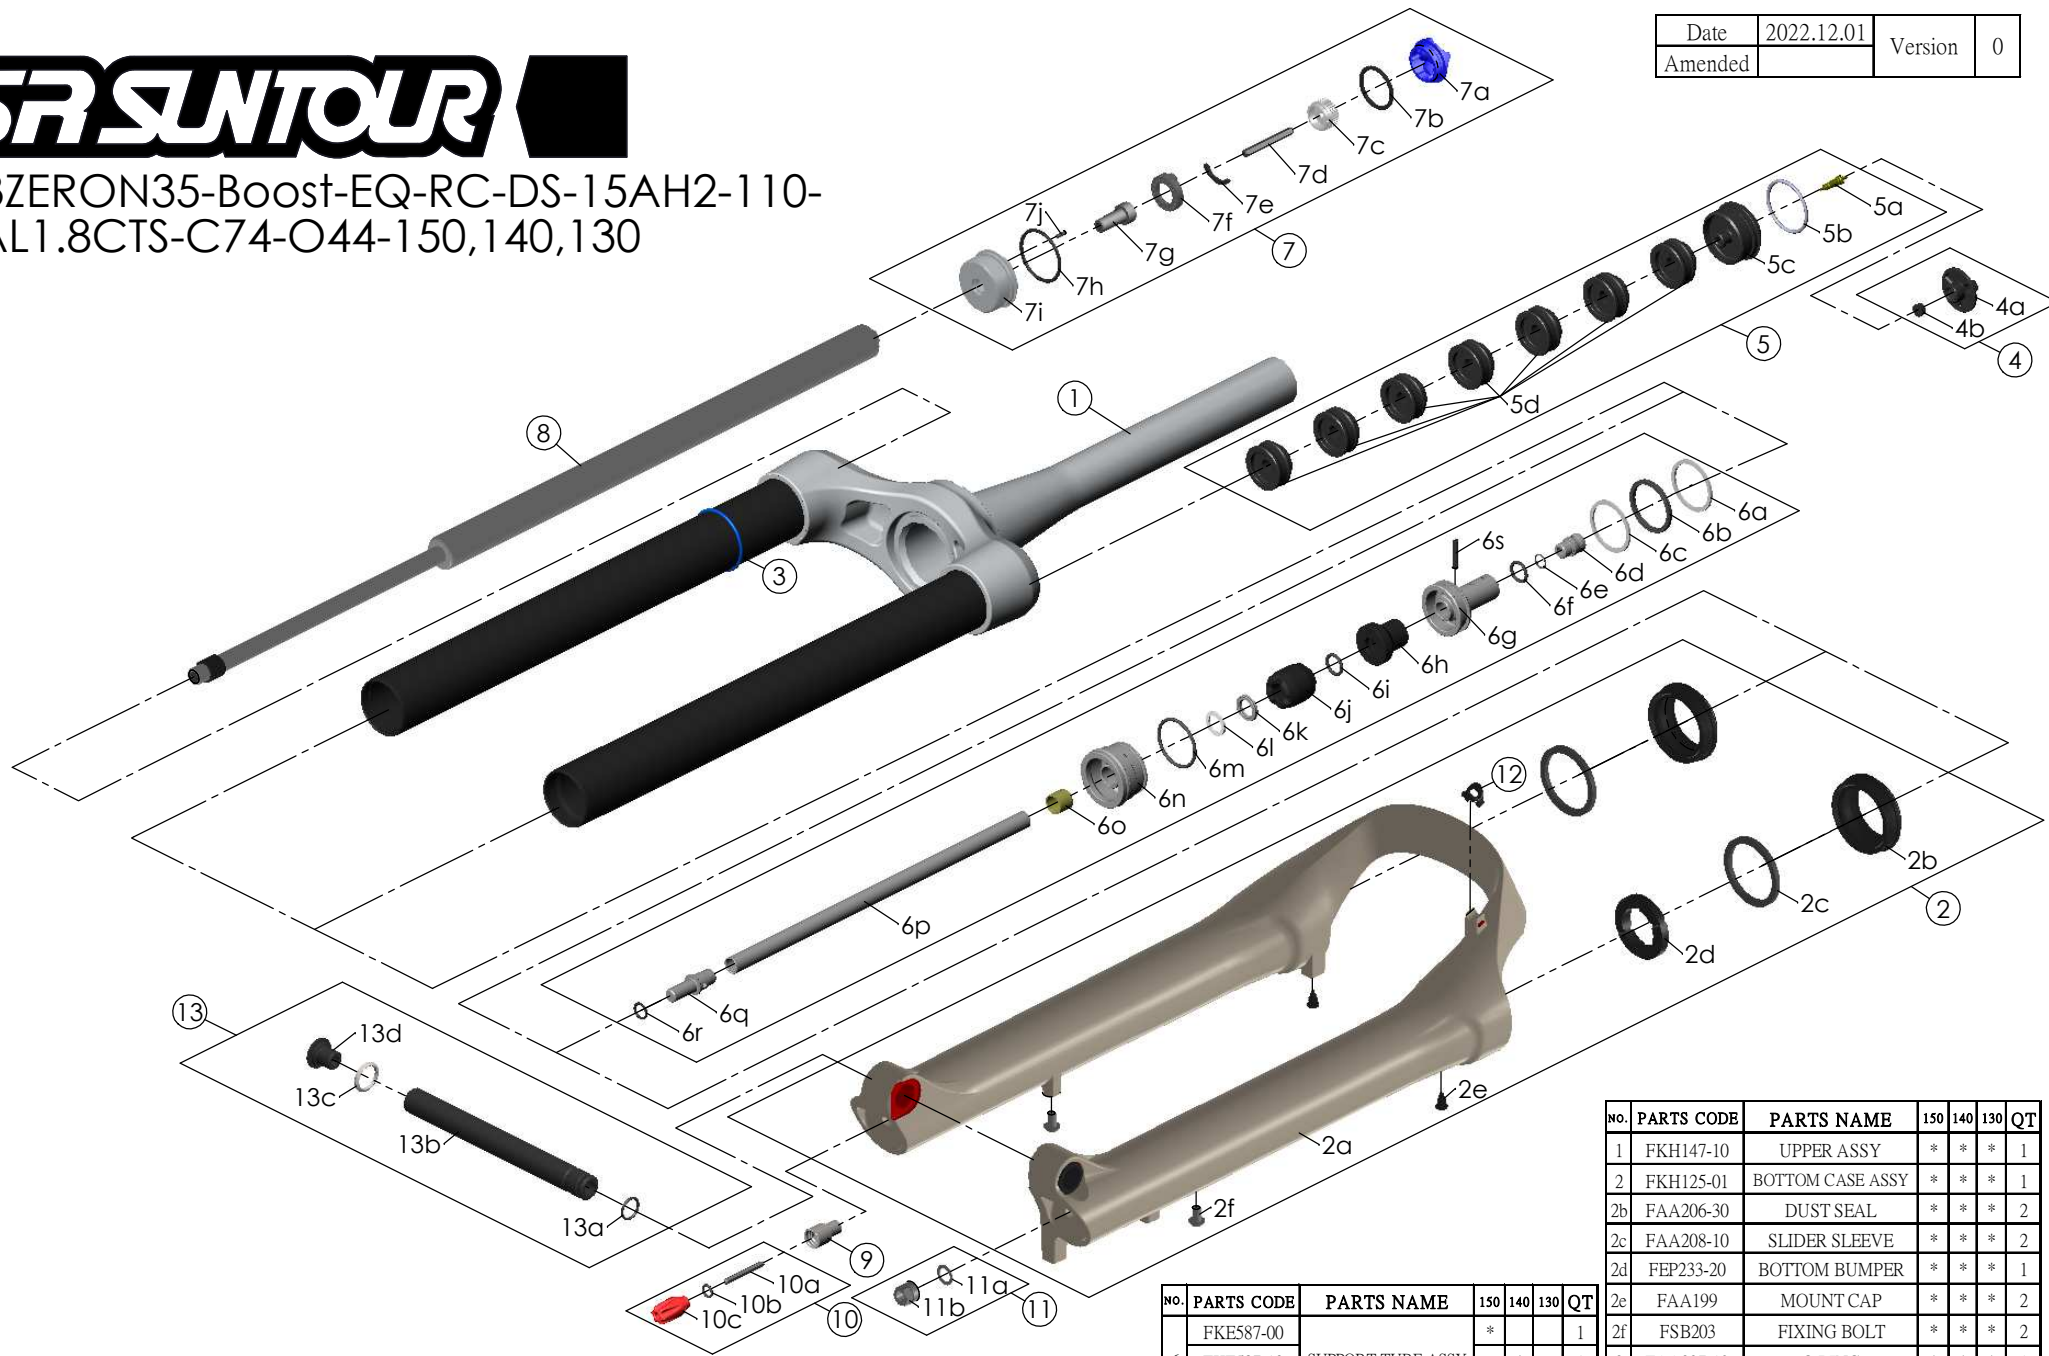

SF23ZERON35-Boost-EQ-RC-DS-15AH2-110-29-AL1.8CTS-C74-O44-150,140,130

Date	2022.12.01	Version	0
Amended			

NO.	PARTS CODE	PARTS NAME	150	140	130	QT
11	FKA063-03	FIXING NUT SET	*	*	*	1
12	FEG034	CABLE CLIP	*	*	*	1
13	FKA117-00	15AH2-110 THRU AXLE SET	*	*	*	1

NO.	PARTS CODE	PARTS NAME	150	140	130	QT
6	FKE587-00	SUPPORT TUBE ASSY	*			1
	FKE587-10			*		1
	FKE587-20				*	1
7	FKE576	RC KNOB ASSY	*	*	*	1
8	FUN180-60	RC UNIT	*	*	*	1
9	FSB058	DAMPER FIXING BOLT	*	*	*	1
10	FKA004-22	DAMPER KNOB ASSY	*	*	*	1

NO.	PARTS CODE	PARTS NAME	150	140	130	QT
1	FKH147-10	UPPER ASSY	*	*	*	1
2	FKH125-01	BOTTOM CASE ASSY	*	*	*	1
2b	FAA206-30	DUST SEAL	*	*	*	2
2c	FAA208-10	SLIDER SLEEVE	*	*	*	2
2d	FEP233-20	BOTTOM BUMPER	*	*	*	1
2e	FAA199	MOUNT CAP	*	*	*	2
2f	FSB203	FIXING BOLT	*	*	*	2
3	FAA397-10	O RING	*	*	*	1
4	FKE595	VALVE CAP ASSY	*	*	*	1
5	FKE075-74	AIR CAP ASSY	*	*	*	1
5f	FEG270	VOLUME REDUCER	*			7
				*		8
					*	9