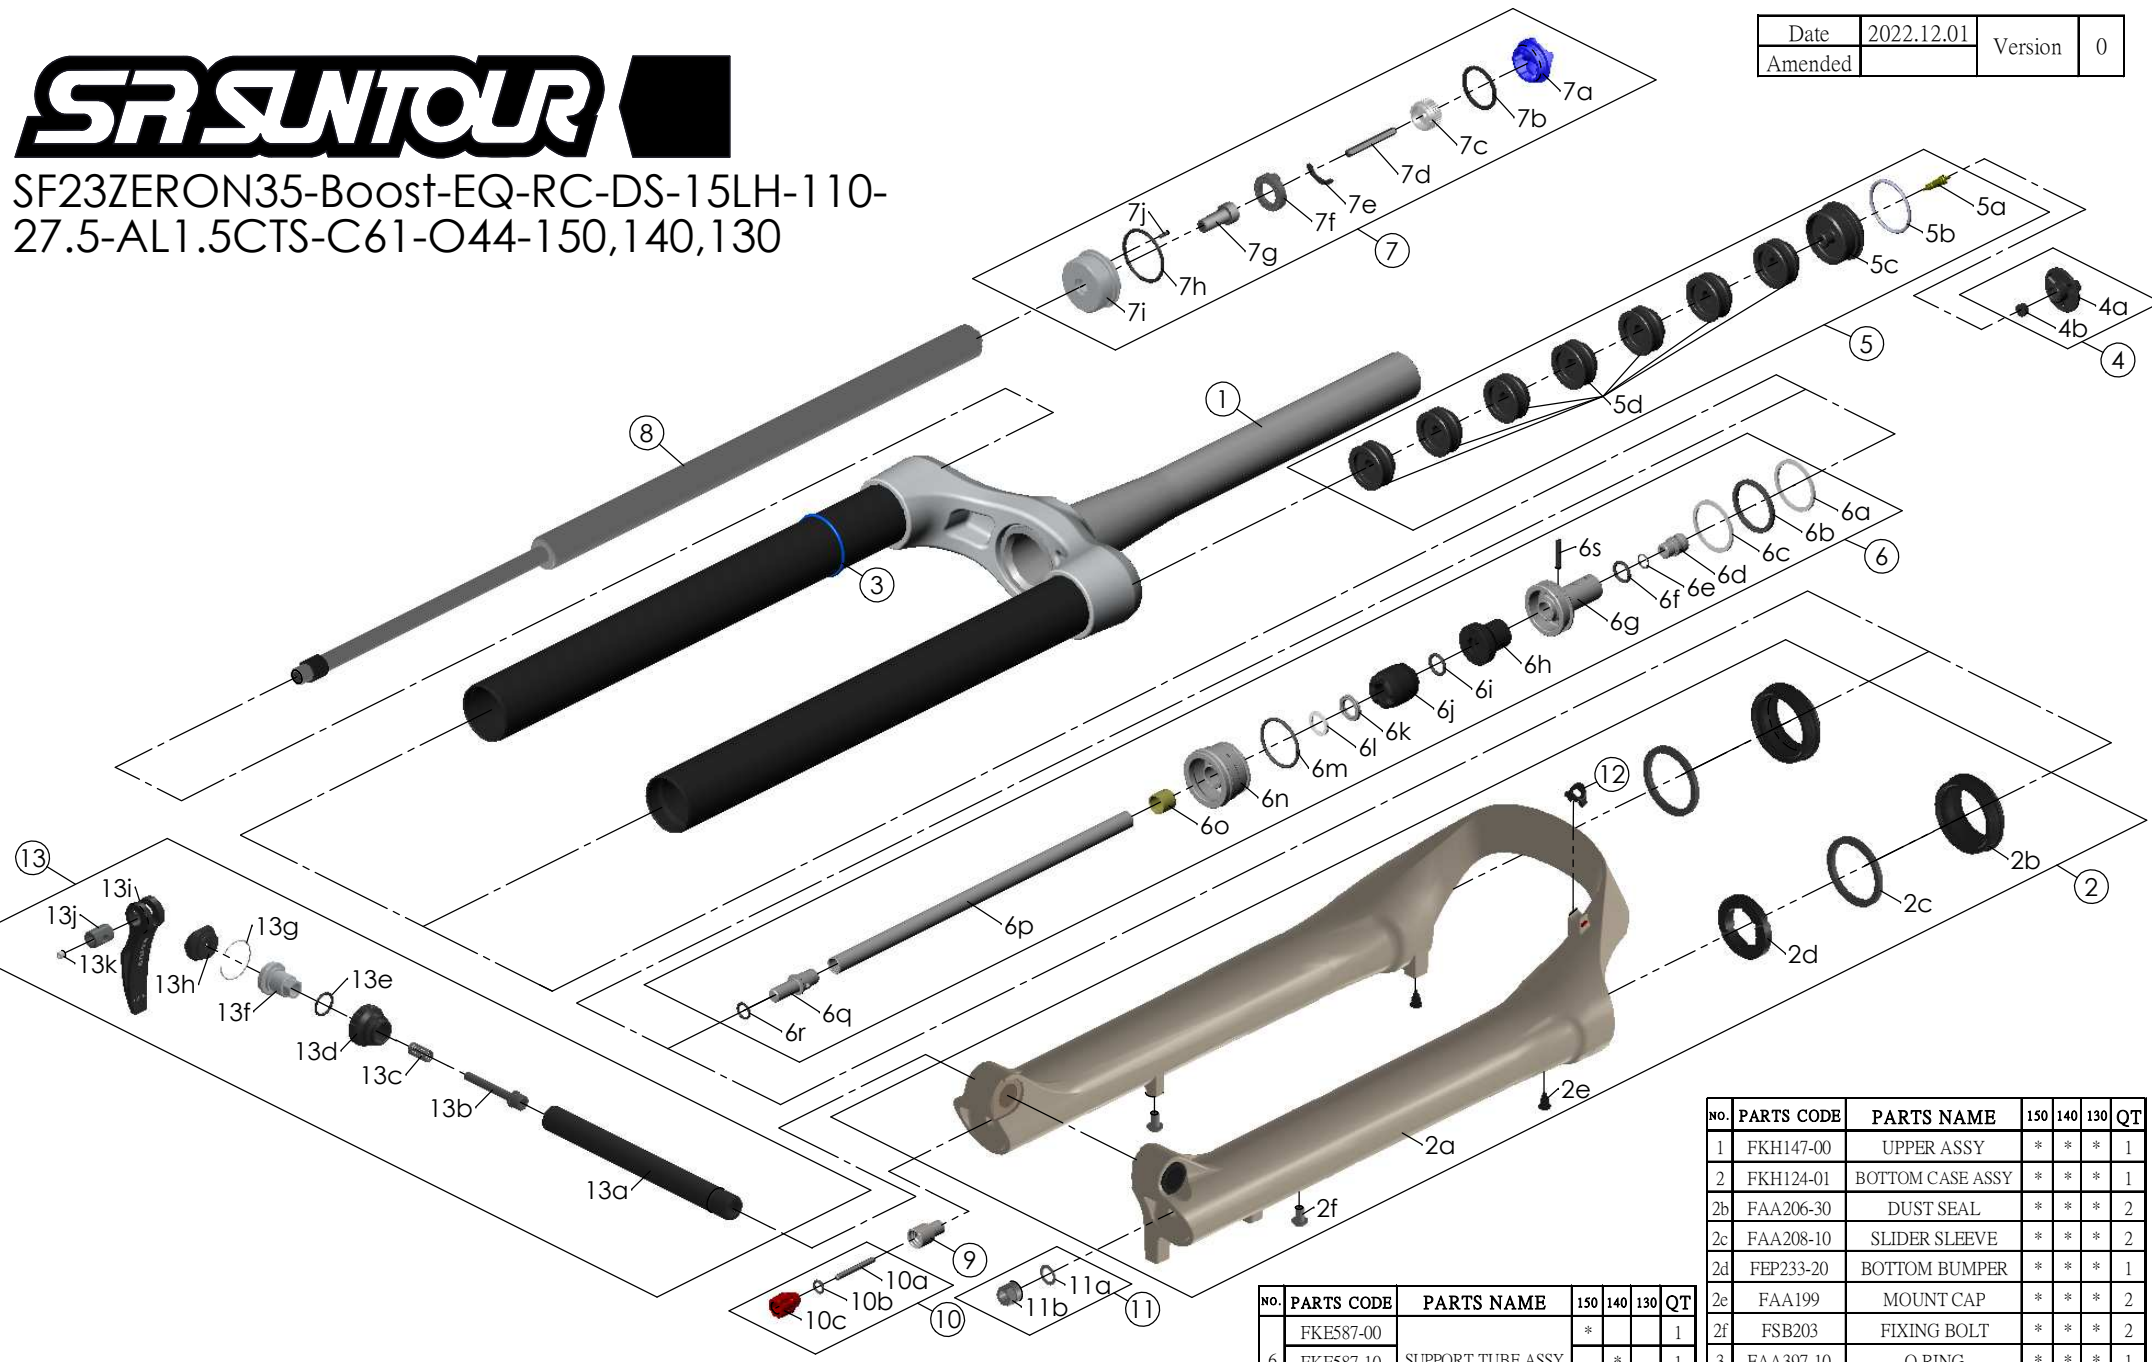

SUNTOUR

SF23ZERON35-Boost-EQ-RC-DS-15LH-110-
27.5-AL1.5CTS-C61-O44-150,140,130

Date	2022.12.01	Version	0
Amended			

NO.	PARTS CODE	PARTS NAME	150	140	130	QT
11	FKA063-03	FIXING NUT SET	*	*	*	1
12	FEG034	CABLE CLIP	*	*	*	1
13	FKA116-02	15LH-110 AXLE SET	*	*	*	1

NO.	PARTS CODE	PARTS NAME	150	140	130	QT
6	FKE587-00	SUPPORT TUBE ASSY	*			1
	FKE587-10			*		1
	FKE587-20				*	1
7	FKE576	RC KNOB ASSY	*	*	*	1
8	FUN180-60	RC UNIT	*	*	*	1
9	FSB058	DAMPER FIXING BOLT	*	*	*	1
10	FKA004-30	REBOUND KNOB ASSY	*	*	*	1

NO.	PARTS CODE	PARTS NAME	150	140	130	QT
1	FKH147-00	UPPER ASSY	*	*	*	1
2	FKH124-01	BOTTOM CASE ASSY	*	*	*	1
2b	FAA206-30	DUST SEAL	*	*	*	2
2c	FAA208-10	SLIDER SLEEVE	*	*	*	2
2d	FEP233-20	BOTTOM BUMPER	*	*	*	1
2e	FAA199	MOUNT CAP	*	*	*	2
2f	FSB203	FIXING BOLT	*	*	*	2
3	FAA397-10	O RING	*	*	*	1
4	FKE595	VALVE CAP ASSY	*	*	*	1
5	FKE075-74	AIR CAP ASSY	*	*	*	1
5f	FEG270	VOLUME REDUCER	*			7
				*		8
					*	9