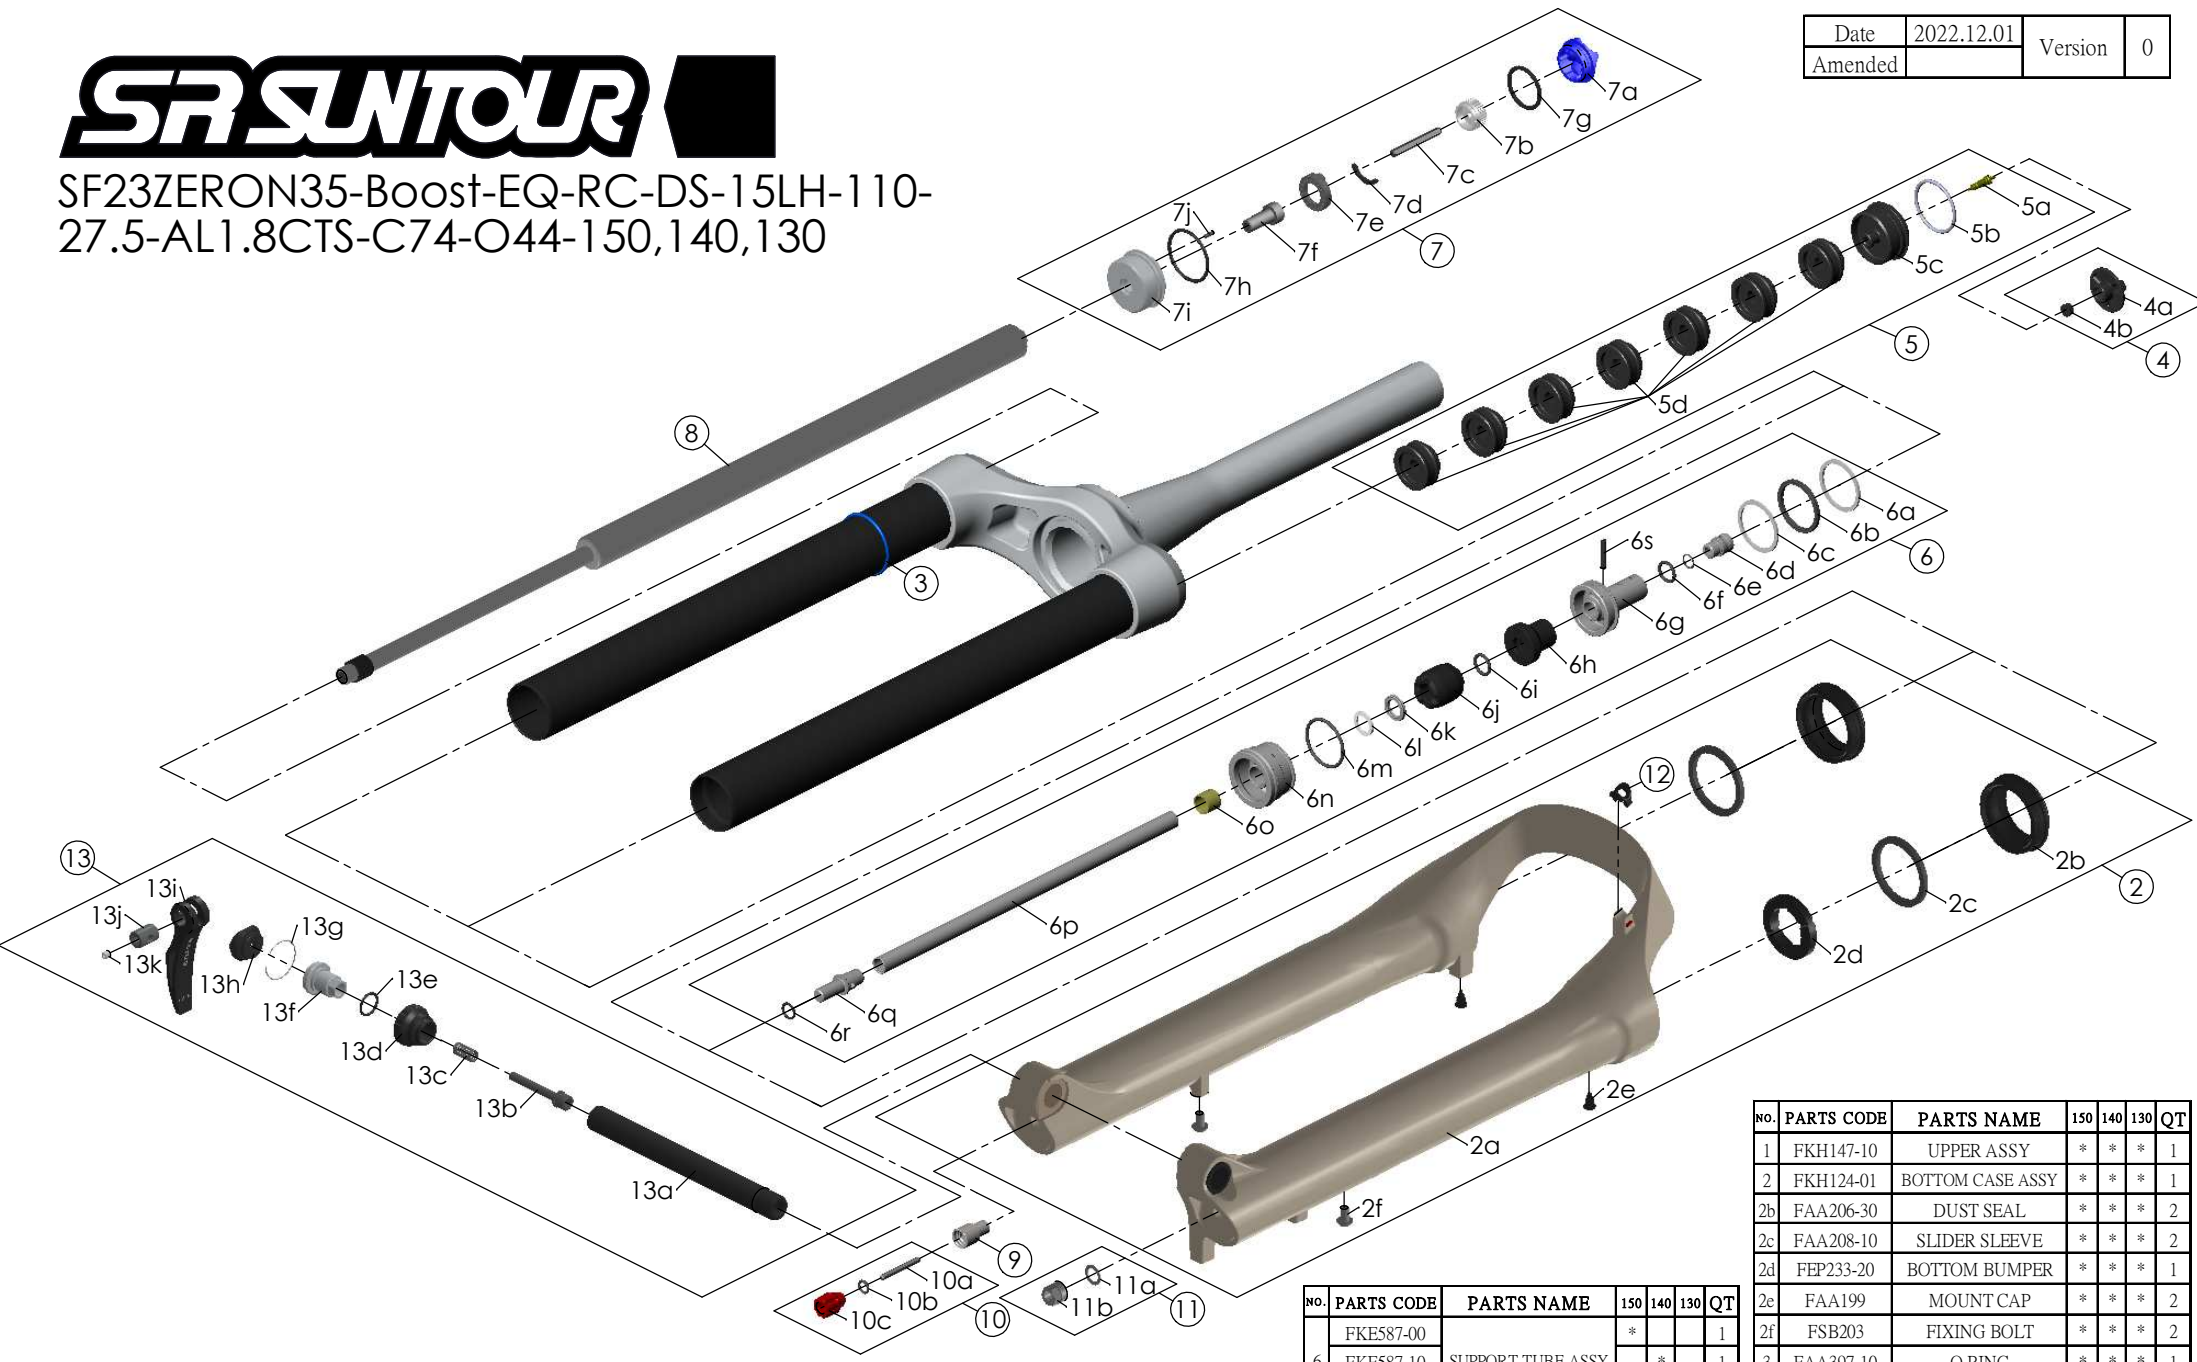

# SUNTOUR

SF23ZERON35-Boost-EQ-RC-DS-15LH-110-27.5-AL1.8CTS-C74-O44-150,140,130

Date	2022.12.01	Version	0
Amended			

NO.	PARTS CODE	PARTS NAME	150	140	130	QT
11	FKA063-03	FIXING NUT SET	*	*	*	1
12	FEG034	CABLE CLIP	*	*	*	1
13	FKA116-02	15LH-110 AXLE SET	*	*	*	1

NO.	PARTS CODE	PARTS NAME	150	140	130	QT
6	FKE587-00	SUPPORT TUBE ASSY	*			1
	FKE587-10			*		1
	FKE587-20				*	1
7	FKE576	RC KNOB ASSY	*	*	*	1
8	FUN180-60	RC UNIT	*	*	*	1
9	FSB058	DAMPER FIXING BOLT	*	*	*	1
10	FKA004-30	REBOUND KNOB ASSY	*	*	*	1

NO.	PARTS CODE	PARTS NAME	150	140	130	QT
1	FKH147-10	UPPER ASSY	*	*	*	1
2	FKH124-01	BOTTOM CASE ASSY	*	*	*	1
2b	FAA206-30	DUST SEAL	*	*	*	2
2c	FAA208-10	SLIDER SLEEVE	*	*	*	2
2d	FEP233-20	BOTTOM BUMPER	*	*	*	1
2e	FAA199	MOUNT CAP	*	*	*	2
2f	FSB203	FIXING BOLT	*	*	*	2
3	FAA397-10	O RING	*	*	*	1
4	FKE595	VALVE CAP ASSY	*	*	*	1
5	FKE075-74	AIR CAP ASSY	*	*	*	1
5f	FEG270	VOLUME REDUCER	*			7
				*		8
				*	9	