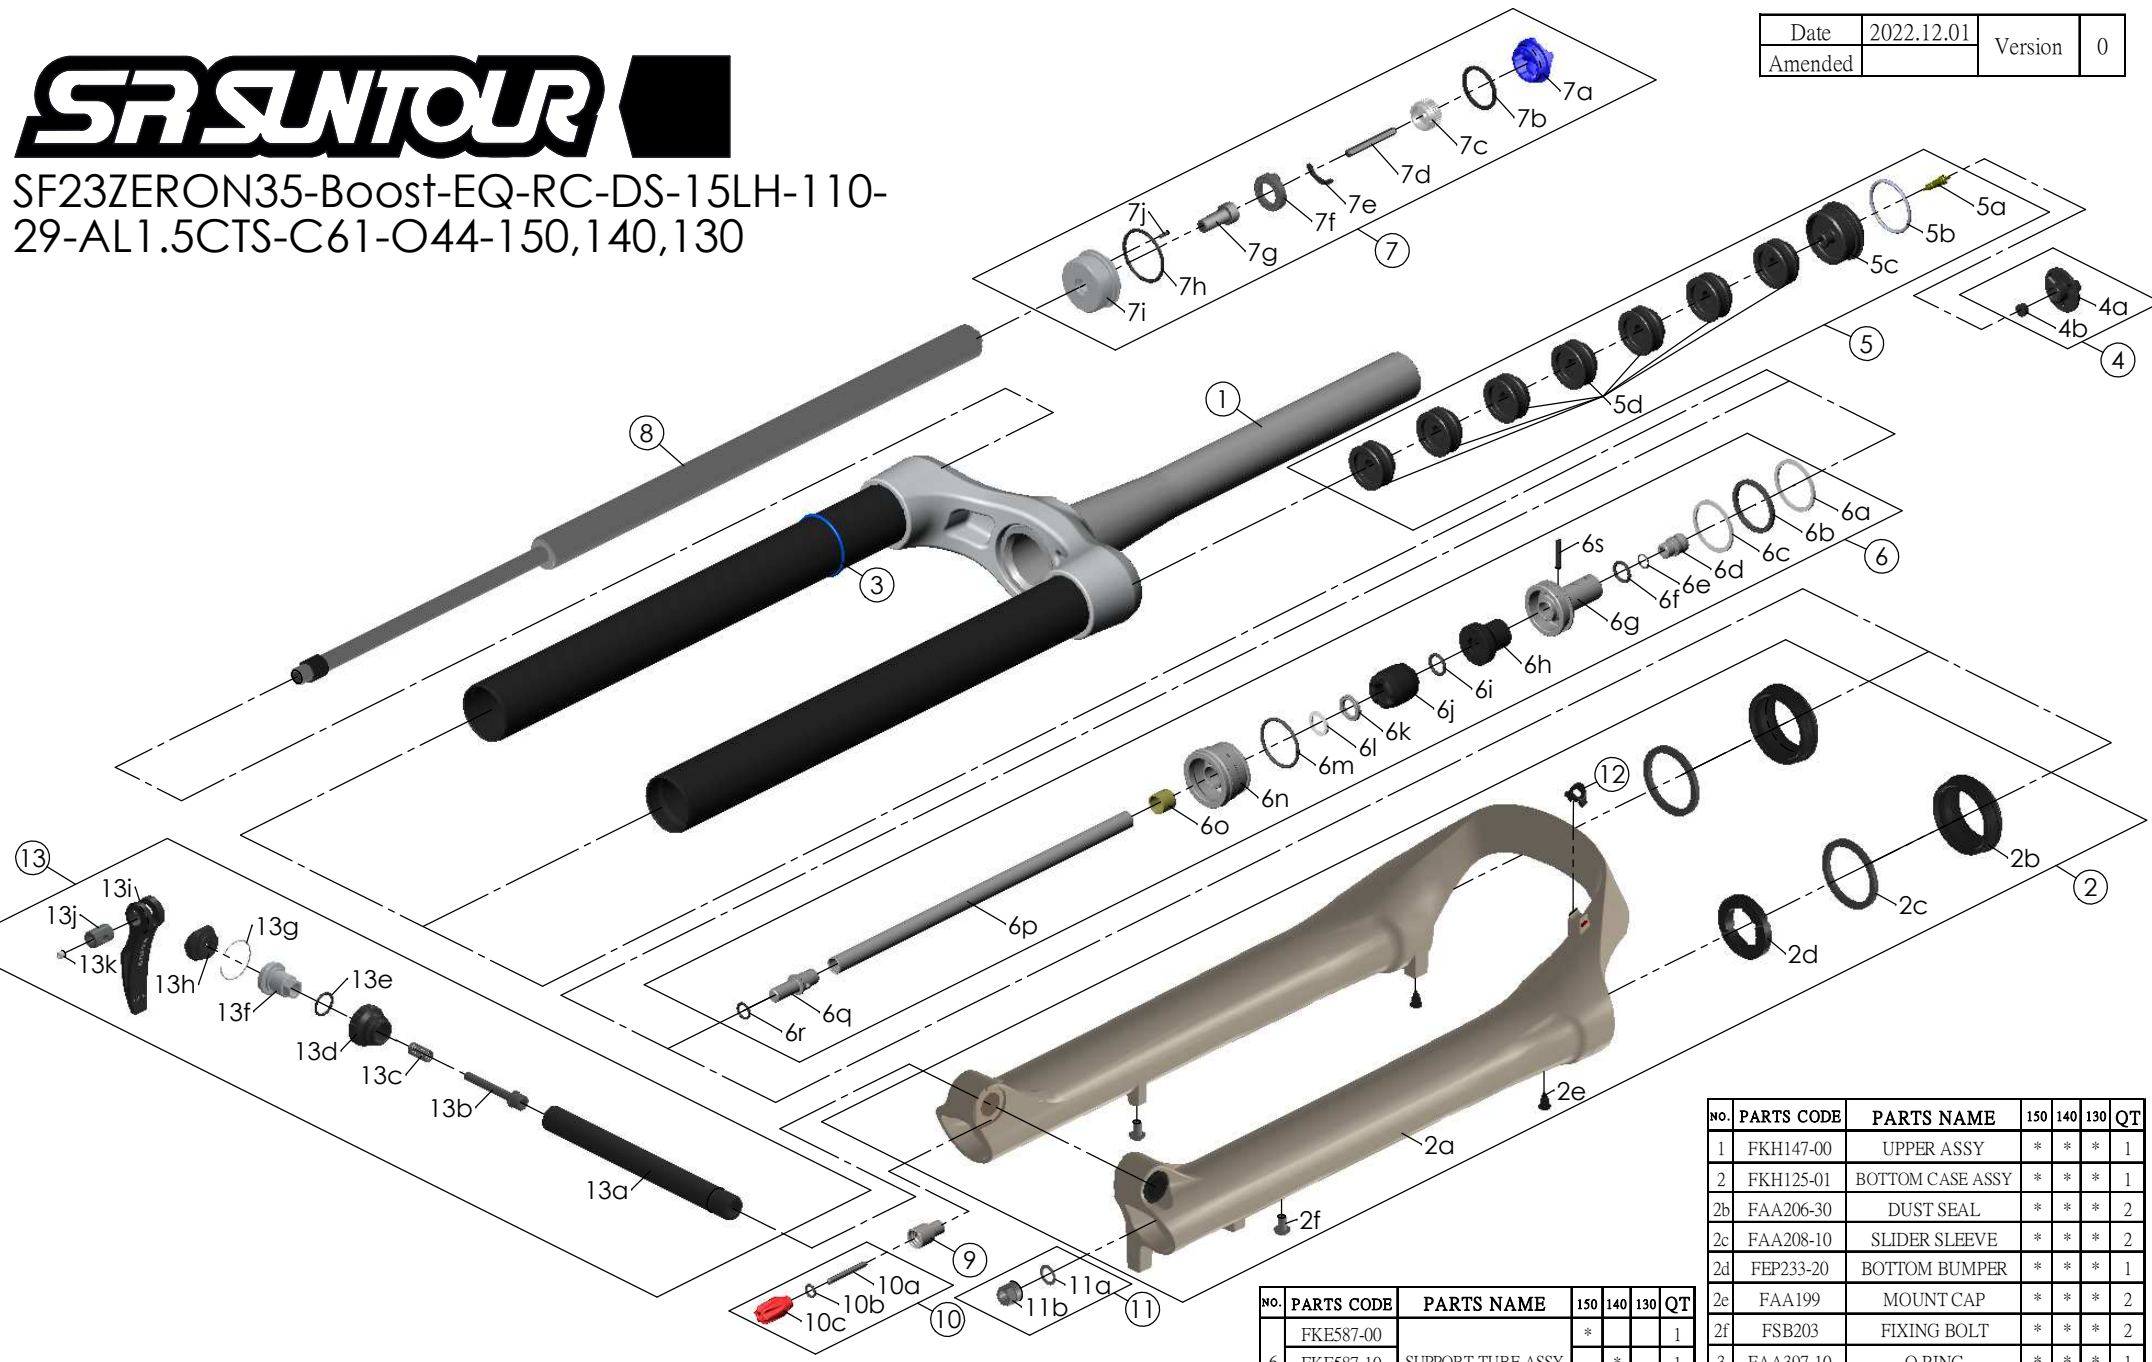

SUNTOUR

SF23ZERON35-Boost-EQ-RC-DS-15LH-110-29-AL1.5CTS-C61-O44-150,140,130

Date	2022.12.01	Version	0
Amended			

NO.	PARTS CODE	PARTS NAME	150	140	130	QT
11	FKA063-03	FIXING NUT SET	*	*	*	1
12	FEG034	CABLE CLIP	*	*	*	1
13	FKA116-02	15LH-110 AXLE SET	*	*	*	1

NO.	PARTS CODE	PARTS NAME	150	140	130	QT
6	FKE587-00	SUPPORT TUBE ASSY	*			1
	FKE587-10			*		1
	FKE587-20				*	1
7	FKE576	RC KNOB ASSY	*	*	*	1
8	FUN180-60	RC UNIT	*	*	*	1
9	FSB058	DAMPER FIXING BOLT	*	*	*	1
10	FKA004-22	DAMPER KNOB ASSY	*	*	*	1

NO.	PARTS CODE	PARTS NAME	150	140	130	QT
1	FKH147-00	UPPER ASSY	*	*	*	1
2	FKH125-01	BOTTOM CASE ASSY	*	*	*	1
2b	FAA206-30	DUST SEAL	*	*	*	2
2c	FAA208-10	SLIDER SLEEVE	*	*	*	2
2d	FEP233-20	BOTTOM BUMPER	*	*	*	1
2e	FAA199	MOUNT CAP	*	*	*	2
2f	FSB203	FIXING BOLT	*	*	*	2
3	FAA397-10	O RING	*	*	*	1
4	FKE595	VALVE CAP ASSY	*	*	*	1
5	FKE075-74	AIR CAP ASSY	*	*	*	1
5f	FEG270	VOLUME REDUCER	*			7
				*		8
					*	9