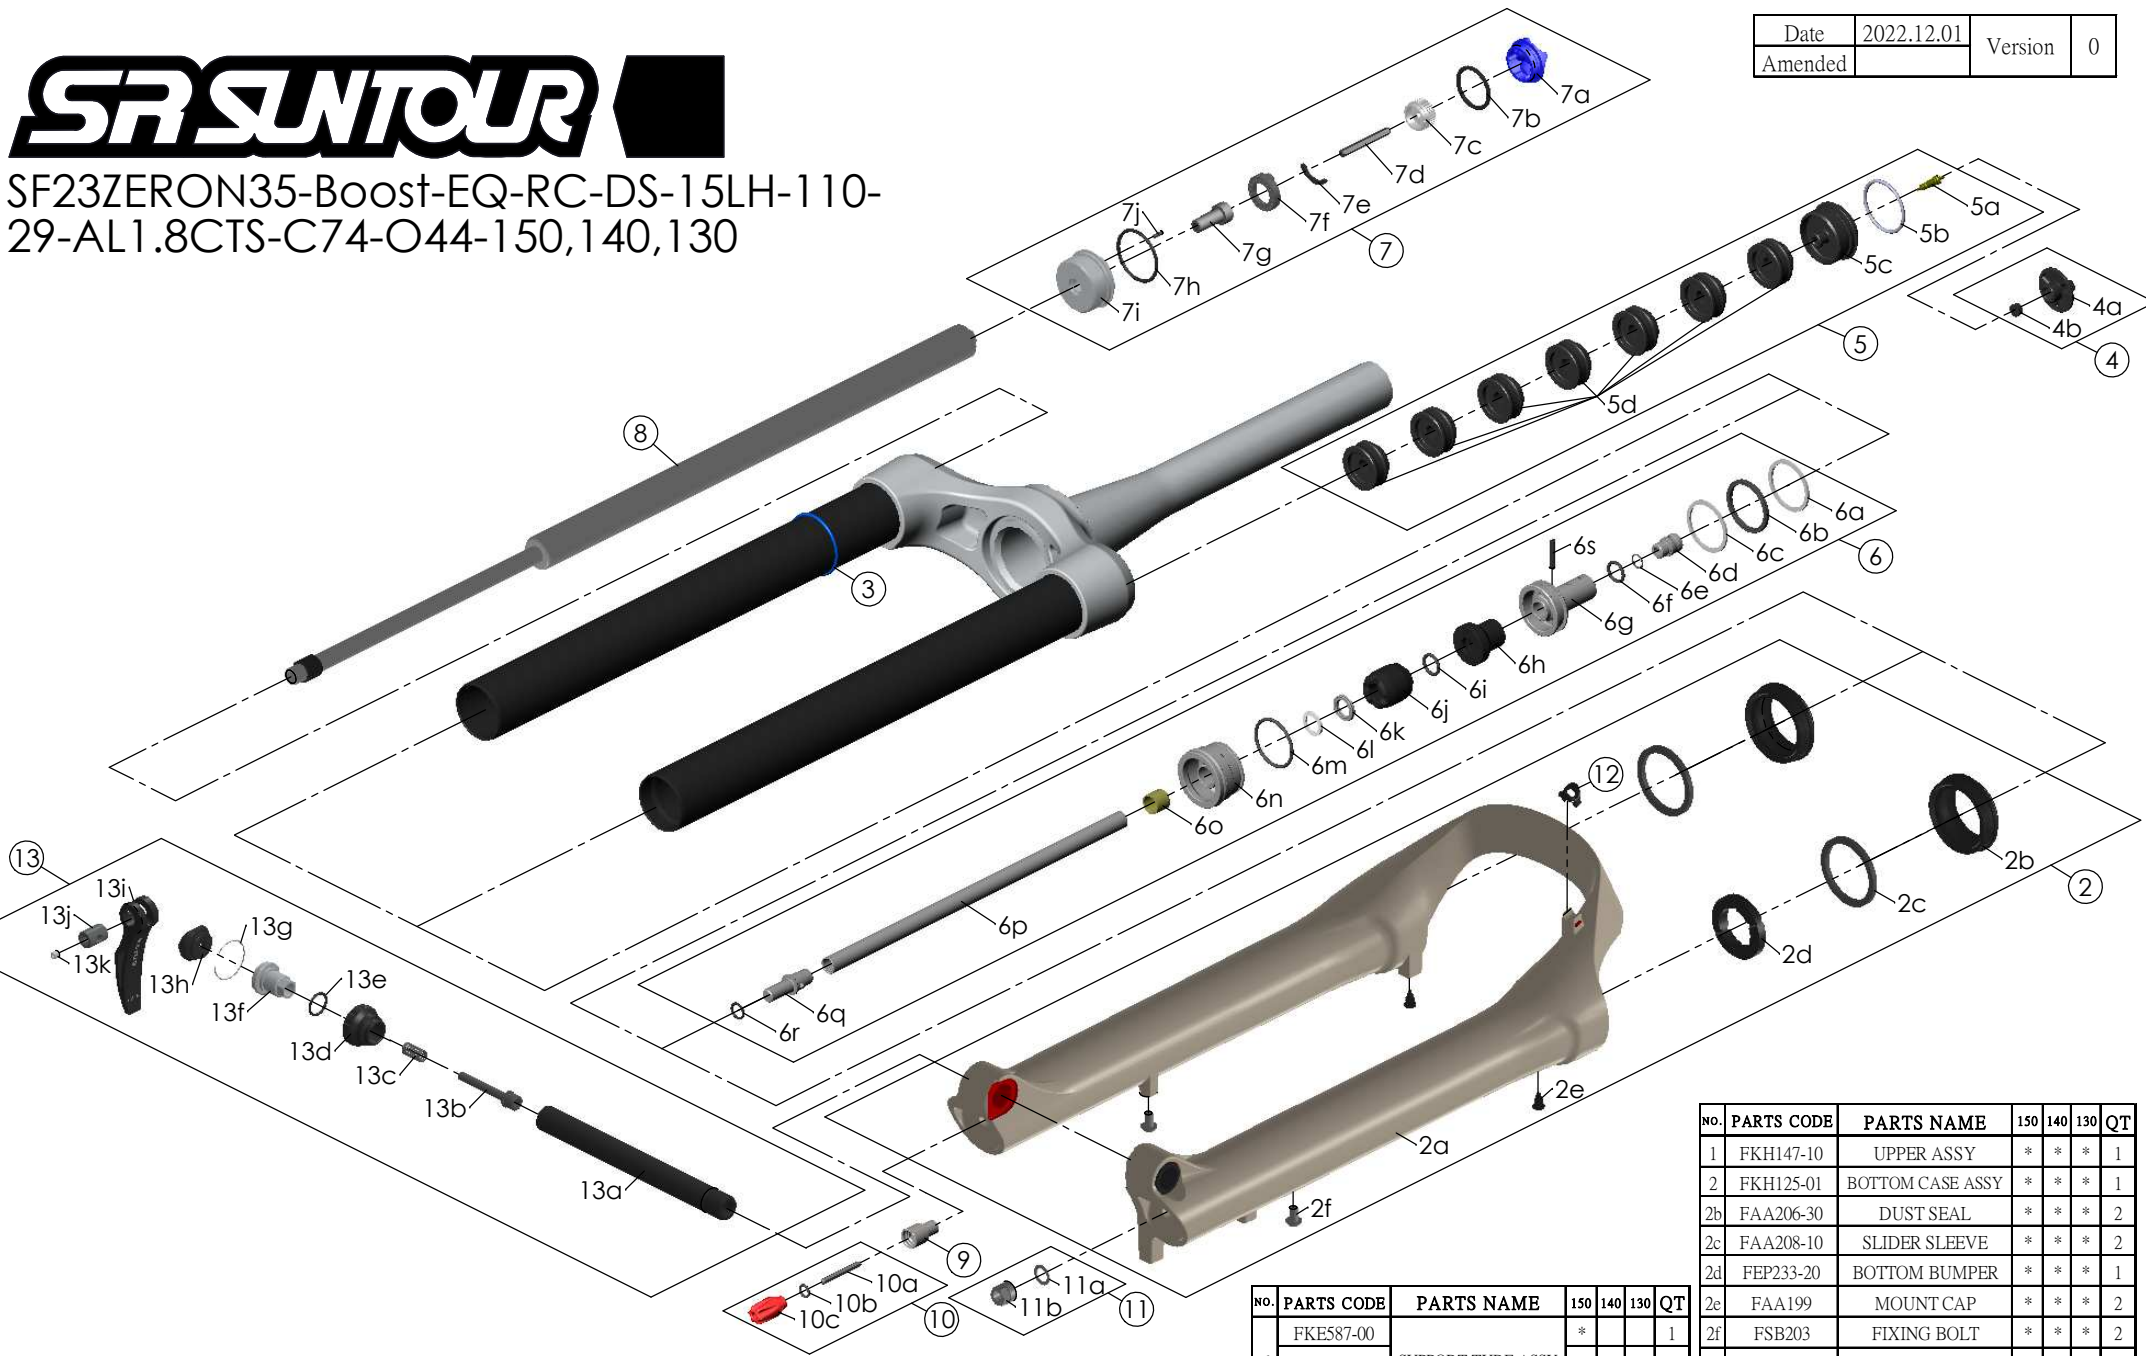

SR SUNTOUR

SF23ZERON35-Boost-EQ-RC-DS-15LH-110-29-AL1.8CTS-C74-O44-150,140,130

Date	2022.12.01	Version	0
Amended			

NO.	PARTS CODE	PARTS NAME	150	140	130	QT
11	FKA063-03	FIXING NUT SET	*	*	*	1
12	FEQ034	CABLE CLIP	*	*	*	1
13	FKA116-02	15LH-110 AXLE SET	*	*	*	1

NO.	PARTS CODE	PARTS NAME	150	140	130	QT
6	FKE587-00	SUPPORT TUBE ASSY	*			1
	FKE587-10			*		1
	FKE587-20				*	1
7	FKE576	RC KNOB ASSY	*	*	*	1
8	FUN180-60	RC UNIT	*	*	*	1
9	FSB058	DAMPER FIXING BOLT	*	*	*	1
10	FKA004-22	DAMPER KNOB ASSY	*	*	*	1

NO.	PARTS CODE	PARTS NAME	150	140	130	QT
1	FKH147-10	UPPER ASSY	*	*	*	1
2	FKH125-01	BOTTOM CASE ASSY	*	*	*	1
2b	FAA206-30	DUST SEAL	*	*	*	2
2c	FAA208-10	SLIDER SLEEVE	*	*	*	2
2d	FEP233-20	BOTTOM BUMPER	*	*	*	1
2e	FAA199	MOUNT CAP	*	*	*	2
2f	FSB203	FIXING BOLT	*	*	*	2
3	FAA397-10	O RING	*	*	*	1
4	FKE595	VALVE CAP ASSY	*	*	*	1
5	FKE075-74	AIR CAP ASSY	*	*	*	1
5f	FEG270	VOLUME REDUCER	*			7
				*		8
					*	9