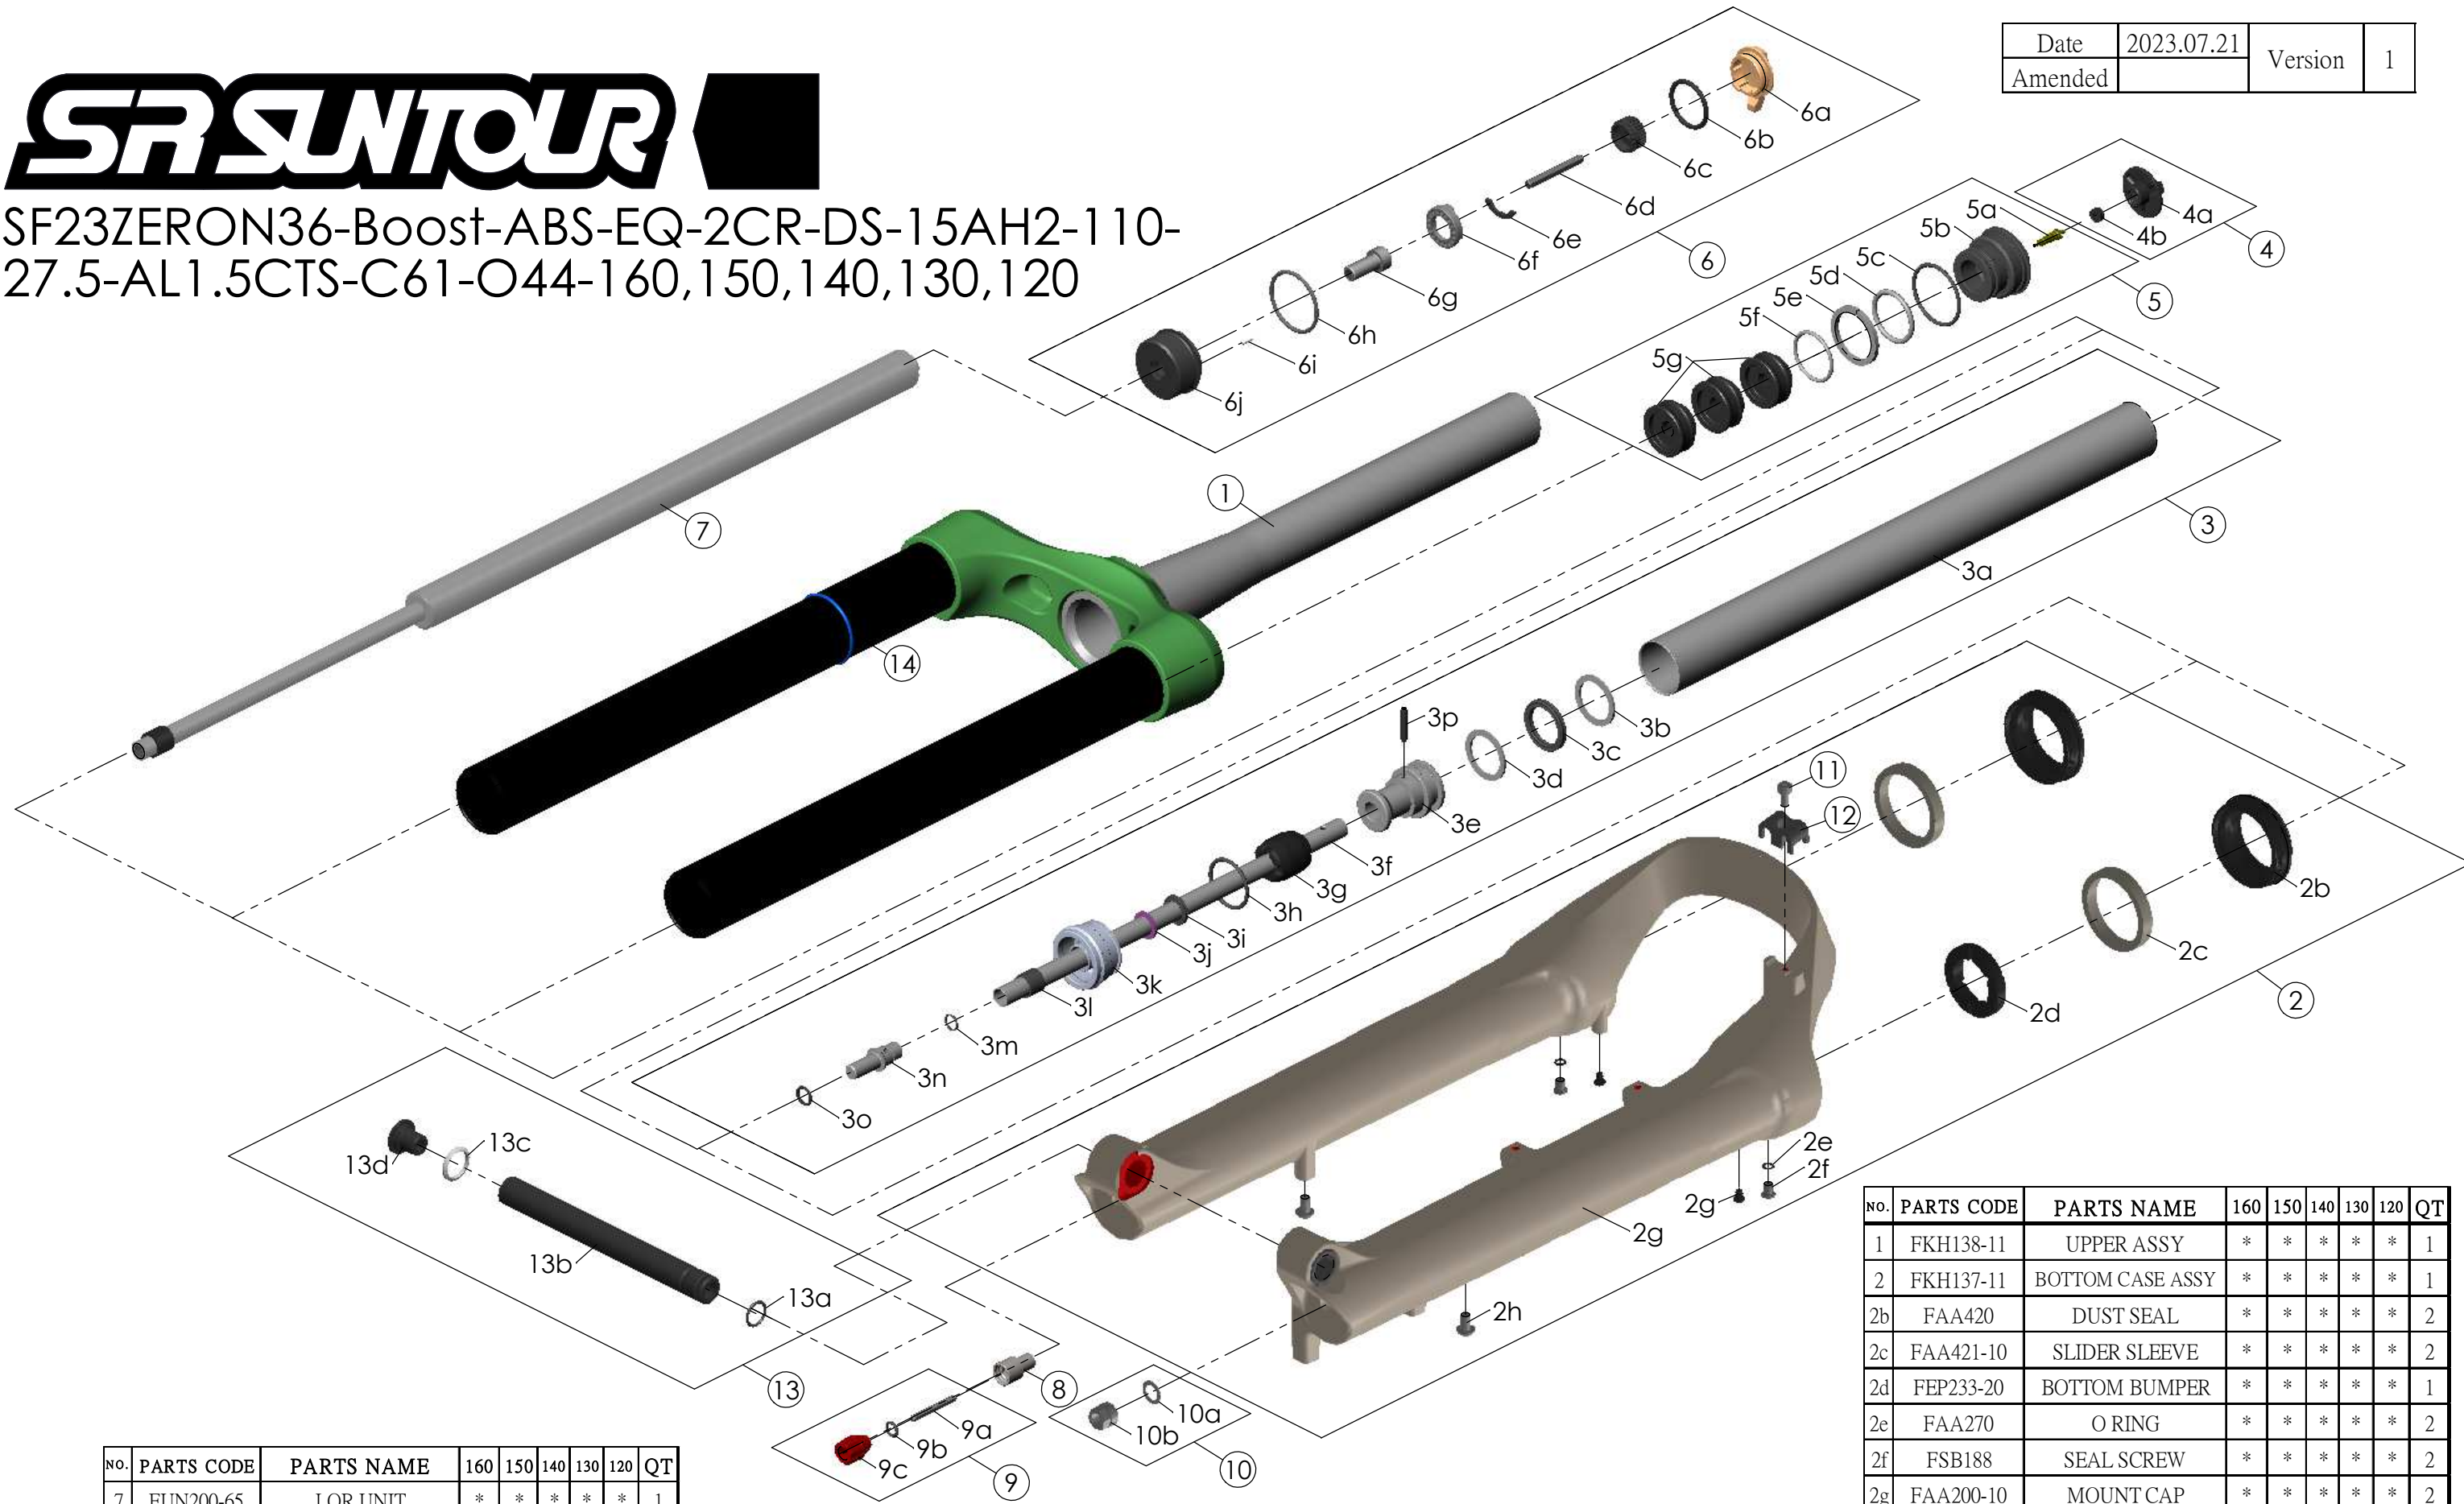

SF23ZERON36-Boost-ABS-EQ-2CR-DS-15AH2-110-27.5-AL1.5CTS-C61-O44-160,150,140,130,120

Date	2023.07.21	Version	1
Amended			

NO.	PARTS CODE	PARTS NAME	160	150	140	130	120	QT
7	FUN200-65	LOR UNIT	*	*	*	*	*	1
8	FSB058	DAMPER FIXING BOLT	*	*	*	*	*	1
9	FKA004-30	REBOUND KNOB ASSY	*	*	*	*	*	1
10	FKA063-03	FIXING NUT SET	*	*	*	*	*	1
11	FSB153	GUIDE FIXING BOLT	*	*	*	*	*	1
12	FEG519	CABLE GUIDE	*	*	*	*	*	1
13	FKA117-00	15AH2-110 THRU AXLE SET	*	*	*	*	*	1
14	FAA397-40	O RING	*	*	*	*	*	1

NO.	PARTS CODE	PARTS NAME	160	150	140	130	120	QT
5g	FEG270-10	VOLUME REDUCER	*					3
				*				4
					*			5
						*		6
							*	7
6	FKE526-28	LO TOP CAP ASSY	*	*	*	*	*	1

NO.	PARTS CODE	PARTS NAME	160	150	140	130	120	QT
5	FKE594	AIR CAP ASSY	*					1
	FKE594-10			*				
	FKE594-20				*			
	FKE594-30					*		
	FKE594-40						*	

NO.	PARTS CODE	PARTS NAME	160	150	140	130	120	QT
1	FKH138-11	UPPER ASSY	*	*	*	*	*	1
2	FKH137-11	BOTTOM CASE ASSY	*	*	*	*	*	1
2b	FAA420	DUST SEAL	*	*	*	*	*	2
2c	FAA421-10	SLIDER SLEEVE	*	*	*	*	*	2
2d	FEP233-20	BOTTOM BUMPER	*	*	*	*	*	1
2e	FAA270	O RING	*	*	*	*	*	2
2f	FSB188	SEAL SCREW	*	*	*	*	*	2
2g	FAA200-10	MOUNT CAP	*	*	*	*	*	2
2h	FSB203	FIXING BOLT	*	*	*	*	*	2
3	FKE579-05	AIR CYLINDER ASSY	*					1
	FKE579-15			*				
	FKE579-25				*			
	FKE579-35					*		
	FKE579-45						*	
4	FKE595	VALVE CAP ASSY	*	*	*	*	*	1