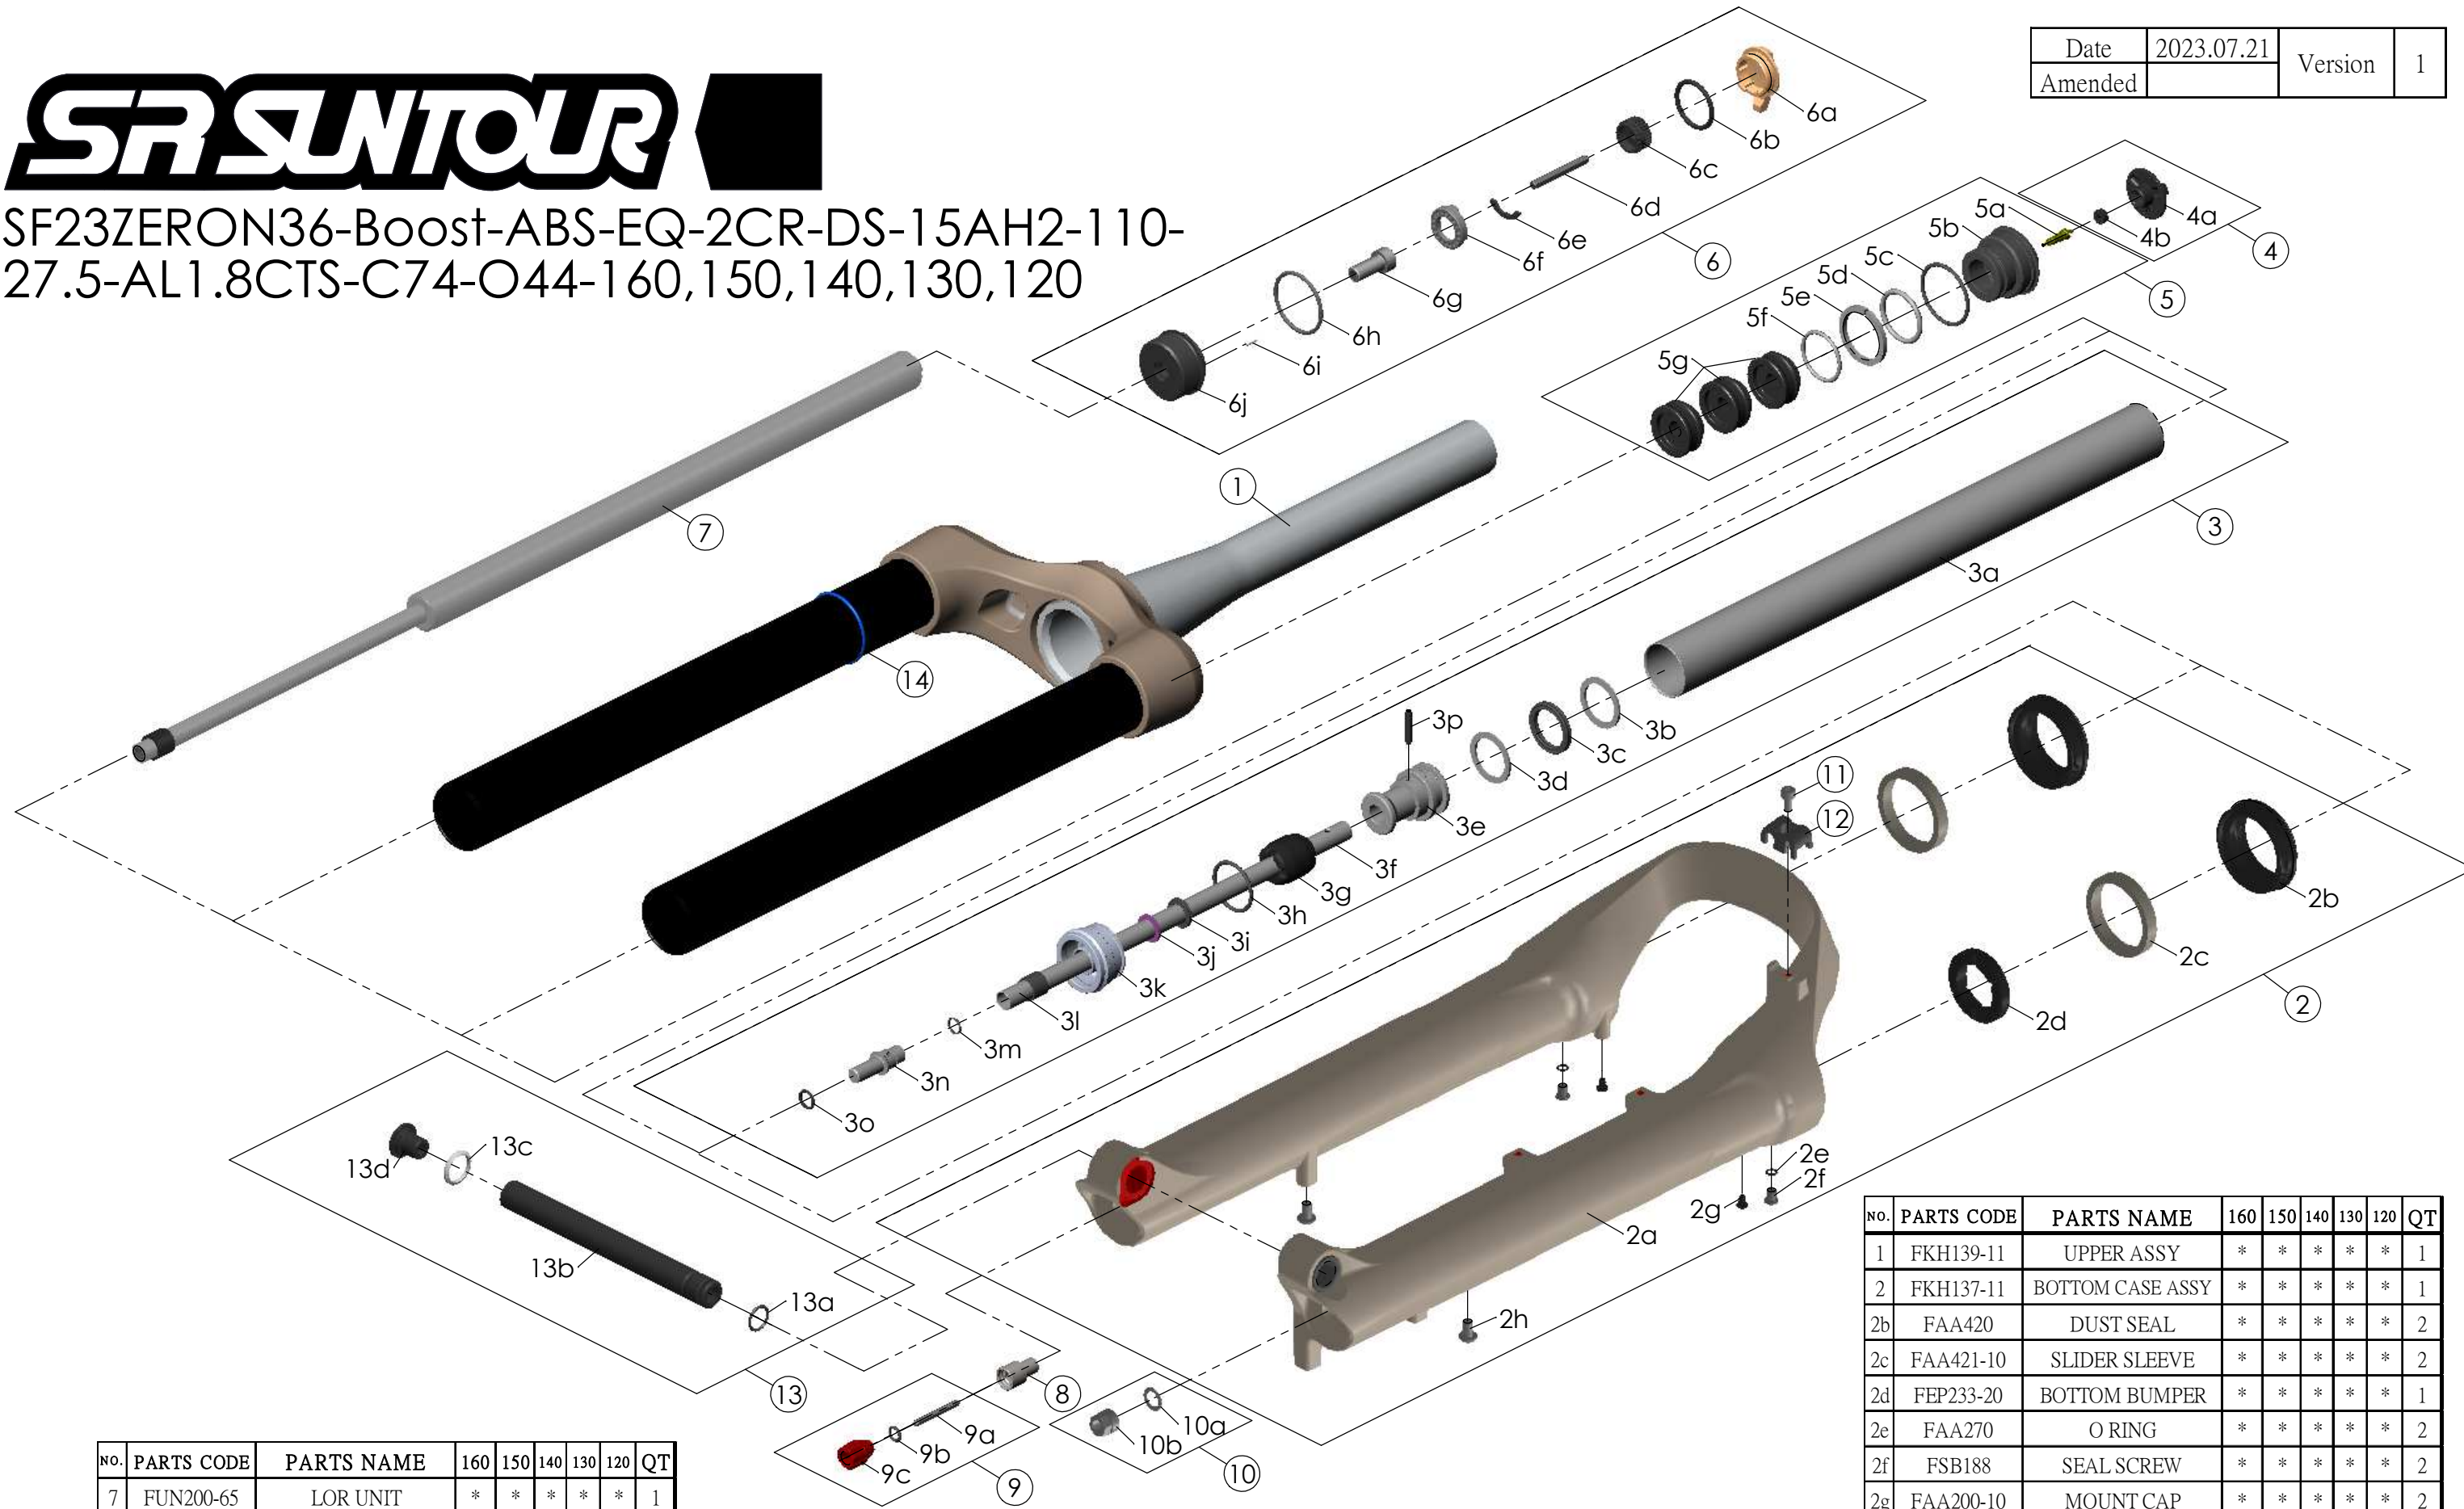

SF23ZERON36-Boost-ABS-EQ-2CR-DS-15AH2-110-27.5-AL1.8CTS-C74-O44-160,150,140,130,120

Date	2023.07.21	Version	1
Amended			

No.	PARTS CODE	PARTS NAME	160	150	140	130	120	QT
7	FUN200-65	LOR UNIT	*	*	*	*	*	1
8	FSB058	DAMPER FIXING BOLT	*	*	*	*	*	1
9	FKA004-30	REBOUND KNOB ASSY	*	*	*	*	*	1
10	FKA063-03	FIXING NUT SET	*	*	*	*	*	1
11	FSB153	GUIDE FIXING BOLT	*	*	*	*	*	1
12	FEF519	CABLE GUIDE	*	*	*	*	*	1
13	FKA117-00	15AH2-110THRU AXLE SET	*	*	*	*	*	1
14	FAA397-40	O RING	*	*	*	*	*	1

No.	PARTS CODE	PARTS NAME	160	150	140	130	120	QT
5g	FEG270-10	VOLUME REDUCER	*					3
				*				4
					*			5
						*		6
							*	7
6	FKE526-28	LO TOP CAP ASSY	*	*	*	*	*	1

No.	PARTS CODE	PARTS NAME	160	150	140	130	120	QT
5	FKE594	AIR CAP ASSY	*					1
	FKE594-10			*				
	FKE594-20				*			
	FKE594-30					*		
	FKE594-40					*		

No.	PARTS CODE	PARTS NAME	160	150	140	130	120	QT
1	FKH139-11	UPPER ASSY	*	*	*	*	*	1
2	FKH137-11	BOTTOM CASE ASSY	*	*	*	*	*	1
2b	FAA420	DUST SEAL	*	*	*	*	*	2
2c	FAA421-10	SLIDER SLEEVE	*	*	*	*	*	2
2d	FEP233-20	BOTTOM BUMPER	*	*	*	*	*	1
2e	FAA270	O RING	*	*	*	*	*	2
2f	FSB188	SEAL SCREW	*	*	*	*	*	2
2g	FAA200-10	MOUNT CAP	*	*	*	*	*	2
2h	FSB203	FIXING BOLT	*	*	*	*	*	2
3	FKE579-05	AIR CYLINDER ASSY	*					1
	FKE579-15			*				
	FKE579-25				*			
	FKE579-35					*		
	FKE579-45					*		
4	FKE595	VALVE CAP ASSY	*	*	*	*	*	1