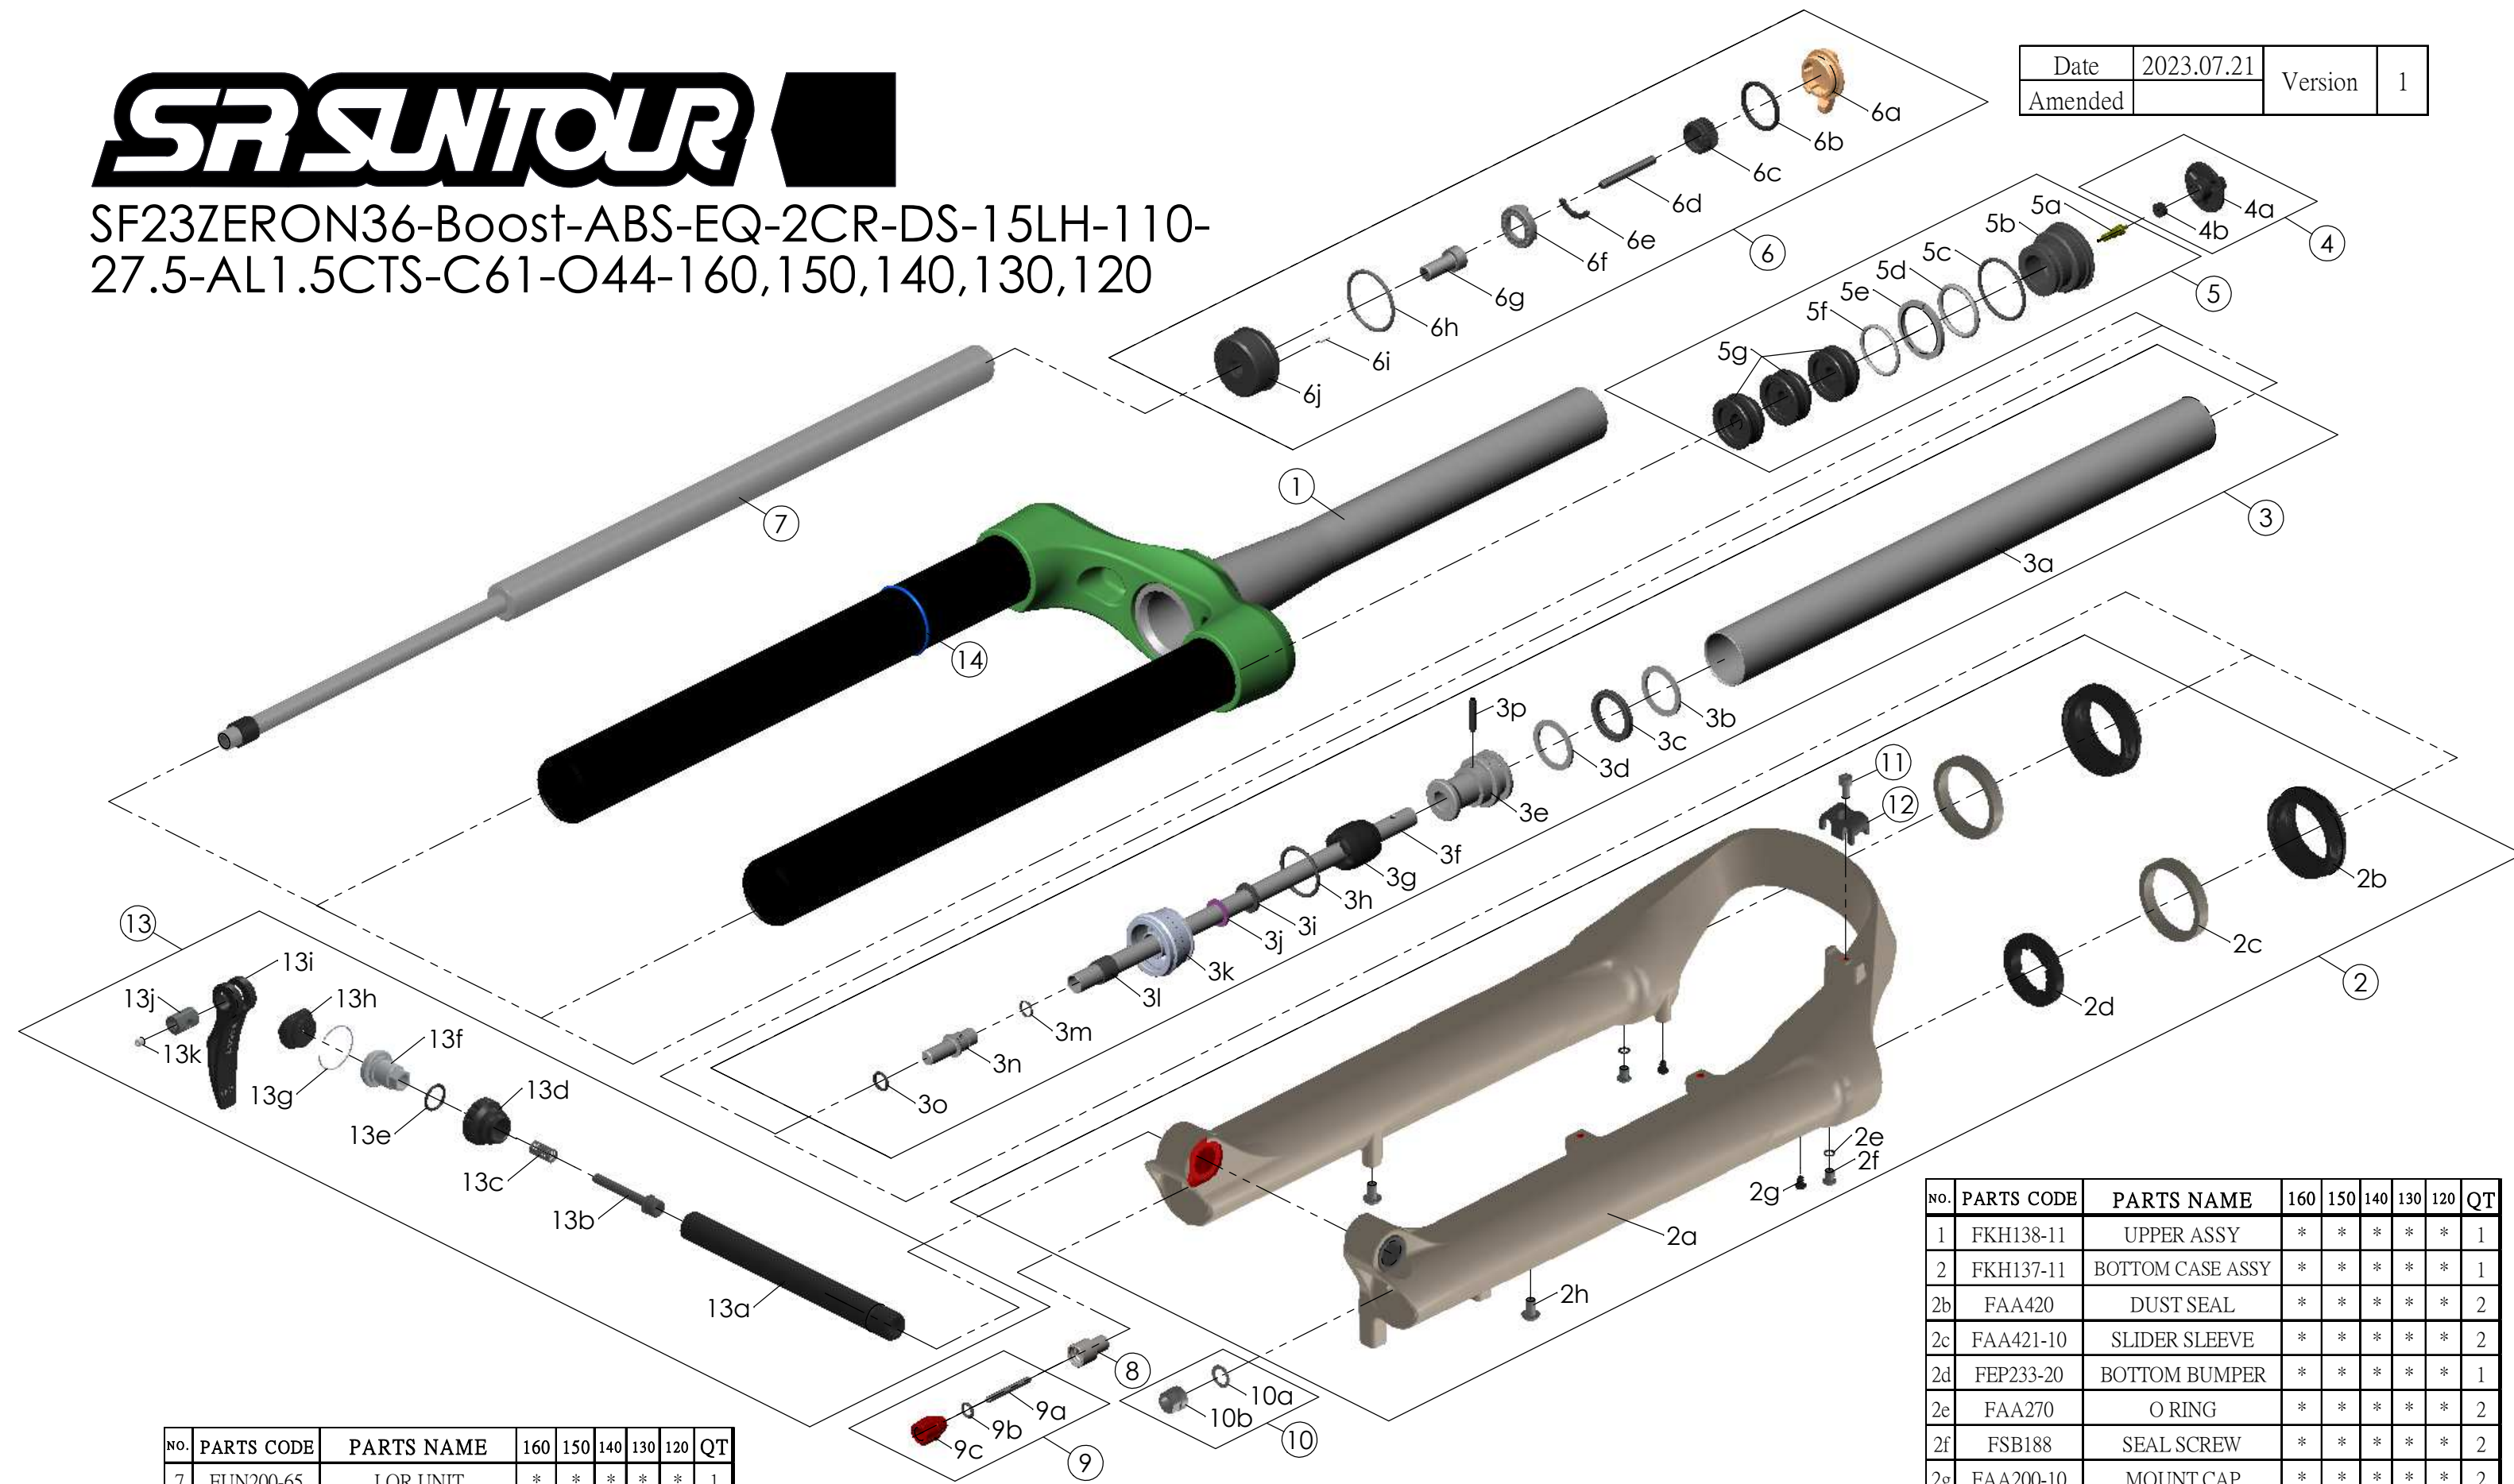

SF23ZERON36-Boost-ABS-EQ-2CR-DS-15LH-110-27.5-AL1.5CTS-C61-O44-160,150,140,130,120

Date	2023.07.21	Version	1
Amended			

NO.	PARTS CODE	PARTS NAME	160	150	140	130	120	QT
7	FUN200-65	LOR UNIT	*	*	*	*	*	1
8	FSB058	DAMPER FIXING BOLT	*	*	*	*	*	1
9	FKA004-30	REBOUND KNOB ASSY	*	*	*	*	*	1
10	FKA063-03	FIXING NUT SET	*	*	*	*	*	1
11	FSB153	GUIDE FIXING BOLT	*	*	*	*	*	1
12	FEG519	CABLE GUIDE	*	*	*	*	*	1
13	FKA116-02	15LH-110 AXLE SET	*	*	*	*	*	1
14	FAA397-40	O RING	*	*	*	*	*	1

NO.	PARTS CODE	PARTS NAME	160	150	140	130	120	QT
5g	FEG270-10	VOLUME REDUCER	*	*	*	*	*	3
				*				4
					*			5
						*		6
							*	7
6	FKE526-28	LO TOP CAP ASSY	*	*	*	*	*	1

NO.	PARTS CODE	PARTS NAME	160	150	140	130	120	QT
5	FKE594	AIR CAP ASSY	*					1
	FKE594-10			*				
	FKE594-20				*			
	FKE594-30					*		
	FKE594-40						*	

NO.	PARTS CODE	PARTS NAME	160	150	140	130	120	QT
1	FKH138-11	UPPER ASSY	*	*	*	*	*	1
2	FKH137-11	BOTTOM CASE ASSY	*	*	*	*	*	1
2b	FAA420	DUST SEAL	*	*	*	*	*	2
2c	FAA421-10	SLIDER SLEEVE	*	*	*	*	*	2
2d	FEP233-20	BOTTOM BUMPER	*	*	*	*	*	1
2e	FAA270	O RING	*	*	*	*	*	2
2f	FSB188	SEAL SCREW	*	*	*	*	*	2
2g	FAA200-10	MOUNT CAP	*	*	*	*	*	2
2h	FSB203	FIXING BOLT	*	*	*	*	*	2
3	FKE579-05	AIR CYLINDER ASSY	*					1
	FKE579-15			*				
	FKE579-25				*			
	FKE579-35					*		
	FKE579-45						*	
4	FKE595	VALVE CAP ASSY	*	*	*	*	*	1