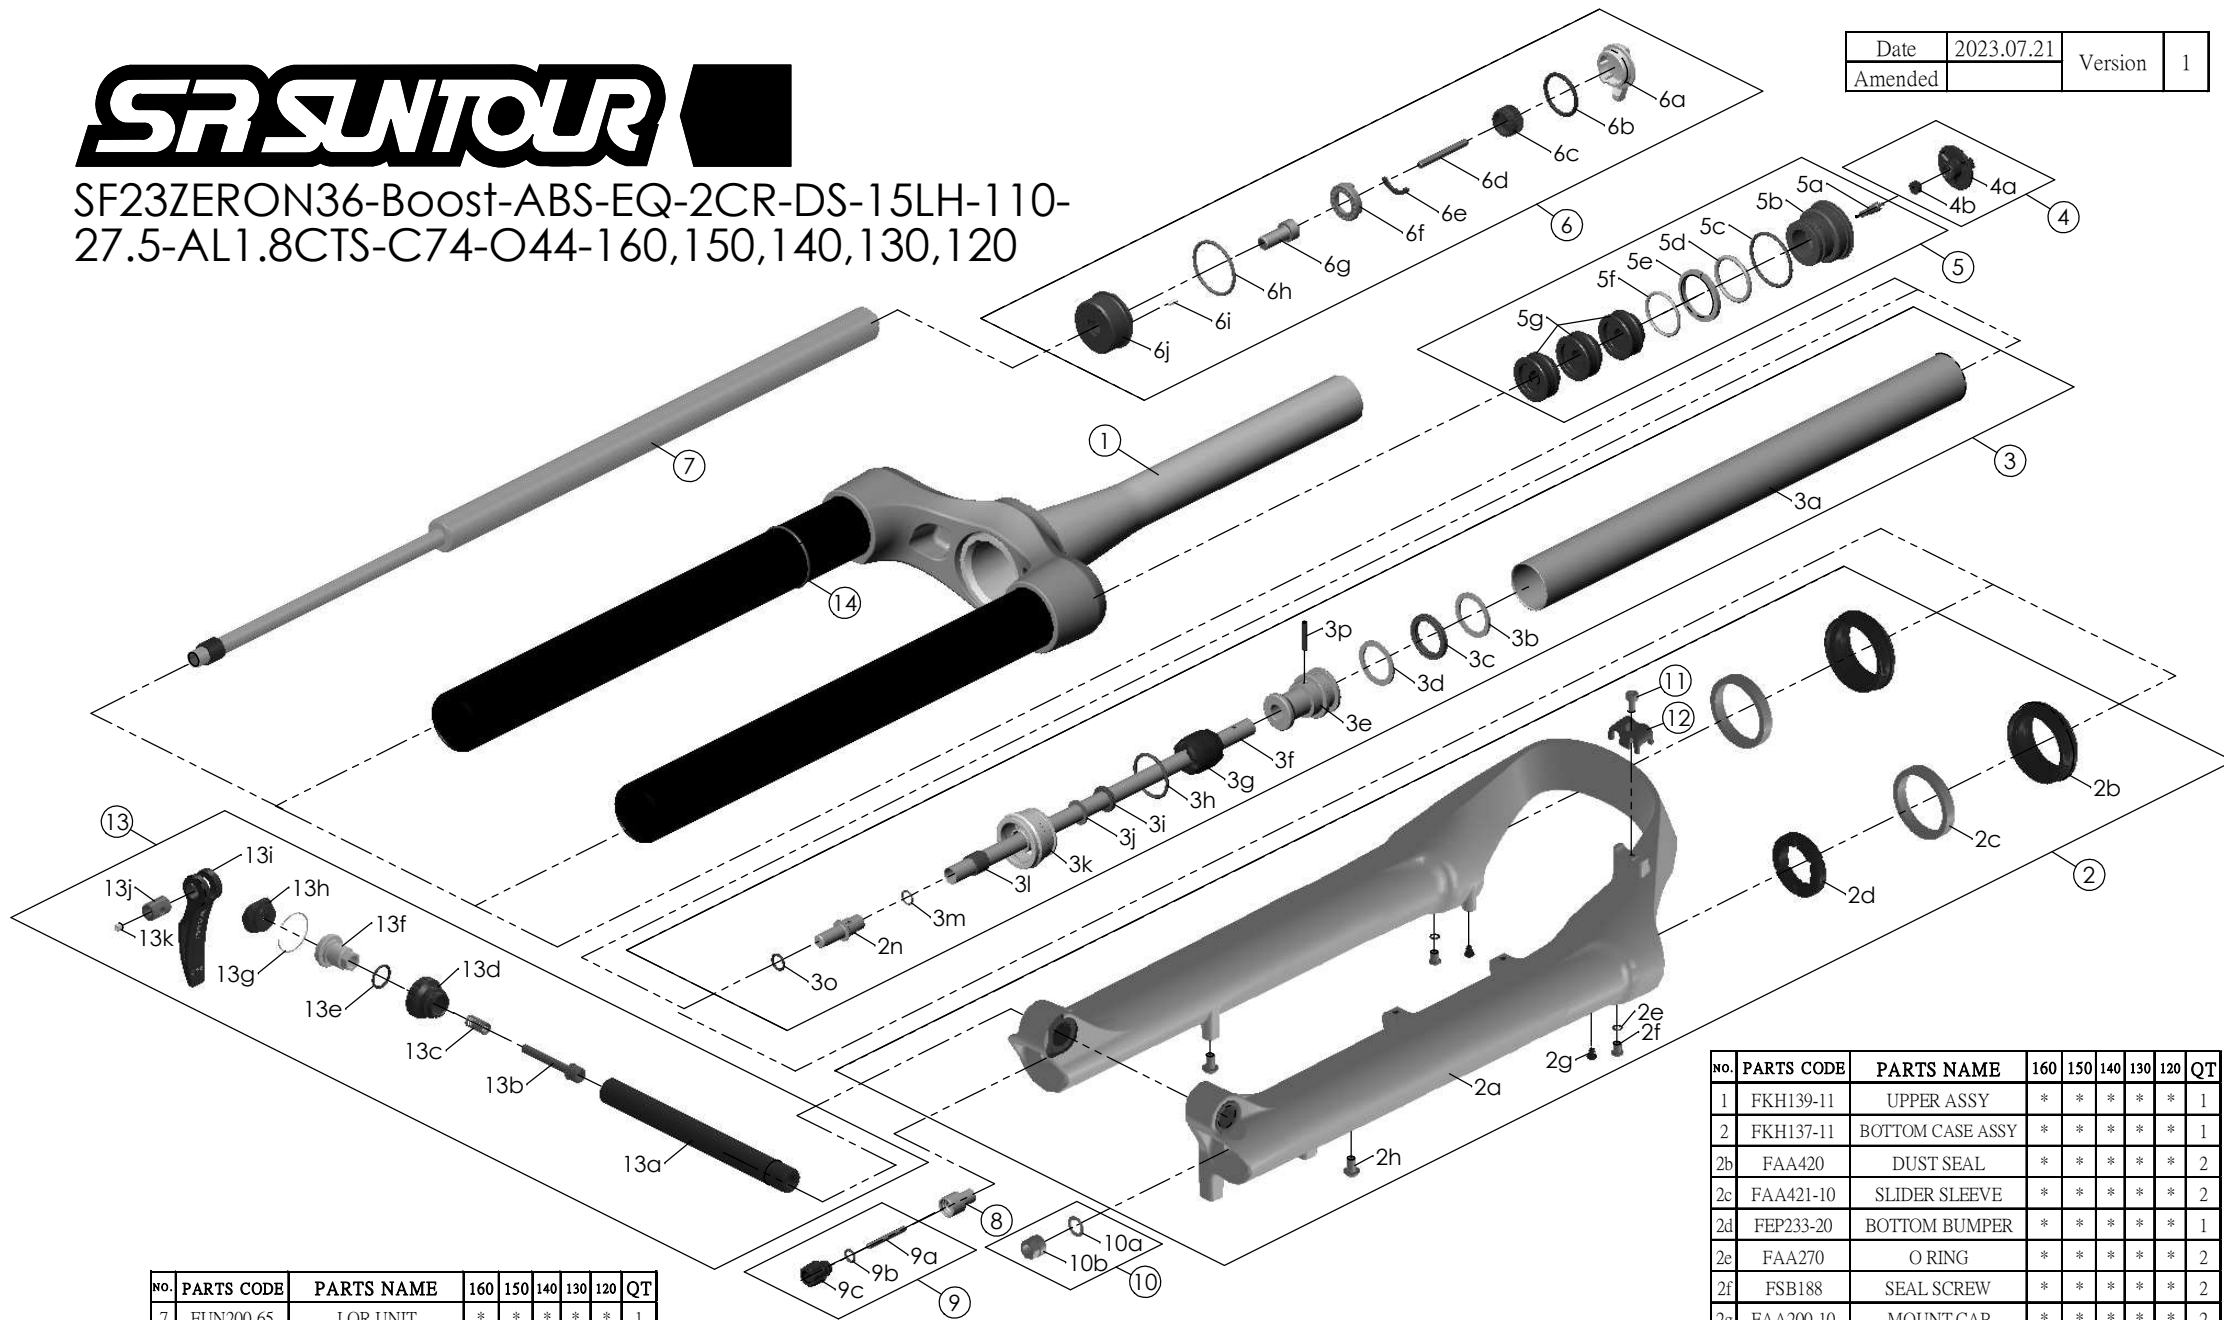

SRSUNTOUR

SF23ZERON36-Boost-ABS-EQ-2CR-DS-15LH-110-27.5-AL1.8CTS-C74-O44-160,150,140,130,120

Date	2023.07.21	Version	1
Amended			

NO.	PARTS CODE	PARTS NAME	160	150	140	130	120	QT
7	FUN200-65	LOR UNIT	*	*	*	*	*	1
8	FSB058	DAMPER FIXING BOLT	*	*	*	*	*	1
9	FKA004-30	REBOUND KNOB ASSY	*	*	*	*	*	1
10	FKA063-03	FIXING NUT SET	*	*	*	*	*	1
11	FSB153	GUIDE FIXING BOLT	*	*	*	*	*	1
12	FEG519	CABLE GUIDE	*	*	*	*	*	1
13	FKA116-02	15LH-110 AXLE SET	*	*	*	*	*	1
14	FAA397-40	O RING	*	*	*	*	*	1

NO.	PARTS CODE	PARTS NAME	160	150	140	130	120	QT
5g	FEG270-10	VOLUME REDUCER	*	*	*	*	*	3
				*				4
					*			5
						*		6
							*	7
6	FKE526-28	LO TOP CAP ASSY	*	*	*	*	*	1

NO.	PARTS CODE	PARTS NAME	160	150	140	130	120	QT
5	FKE594	AIR CAP ASSY	*	*	*	*	*	1
	FKE594-10			*				
	FKE594-20				*			
	FKE594-30					*		
	FKE594-40						*	

NO.	PARTS CODE	PARTS NAME	160	150	140	130	120	QT
1	FKH139-11	UPPER ASSY	*	*	*	*	*	1
2	FKH137-11	BOTTOM CASE ASSY	*	*	*	*	*	1
2b	FAA420	DUST SEAL	*	*	*	*	*	2
2c	FAA421-10	SLIDER SLEEVE	*	*	*	*	*	2
2d	FEP233-20	BOTTOM BUMPER	*	*	*	*	*	1
2e	FAA270	O RING	*	*	*	*	*	2
2f	FSB188	SEAL SCREW	*	*	*	*	*	2
2g	FAA200-10	MOUNT CAP	*	*	*	*	*	2
2h	FSB203	FIXING BOLT	*	*	*	*	*	2
3	FKE579-05	AIR CYLINDER ASSY	*	*	*	*	*	1
	FKE579-15			*				
	FKE579-25				*			
	FKE579-35					*		
	FKE579-45						*	
4	FKE595	VALVE CAP ASSY	*	*	*	*	*	1