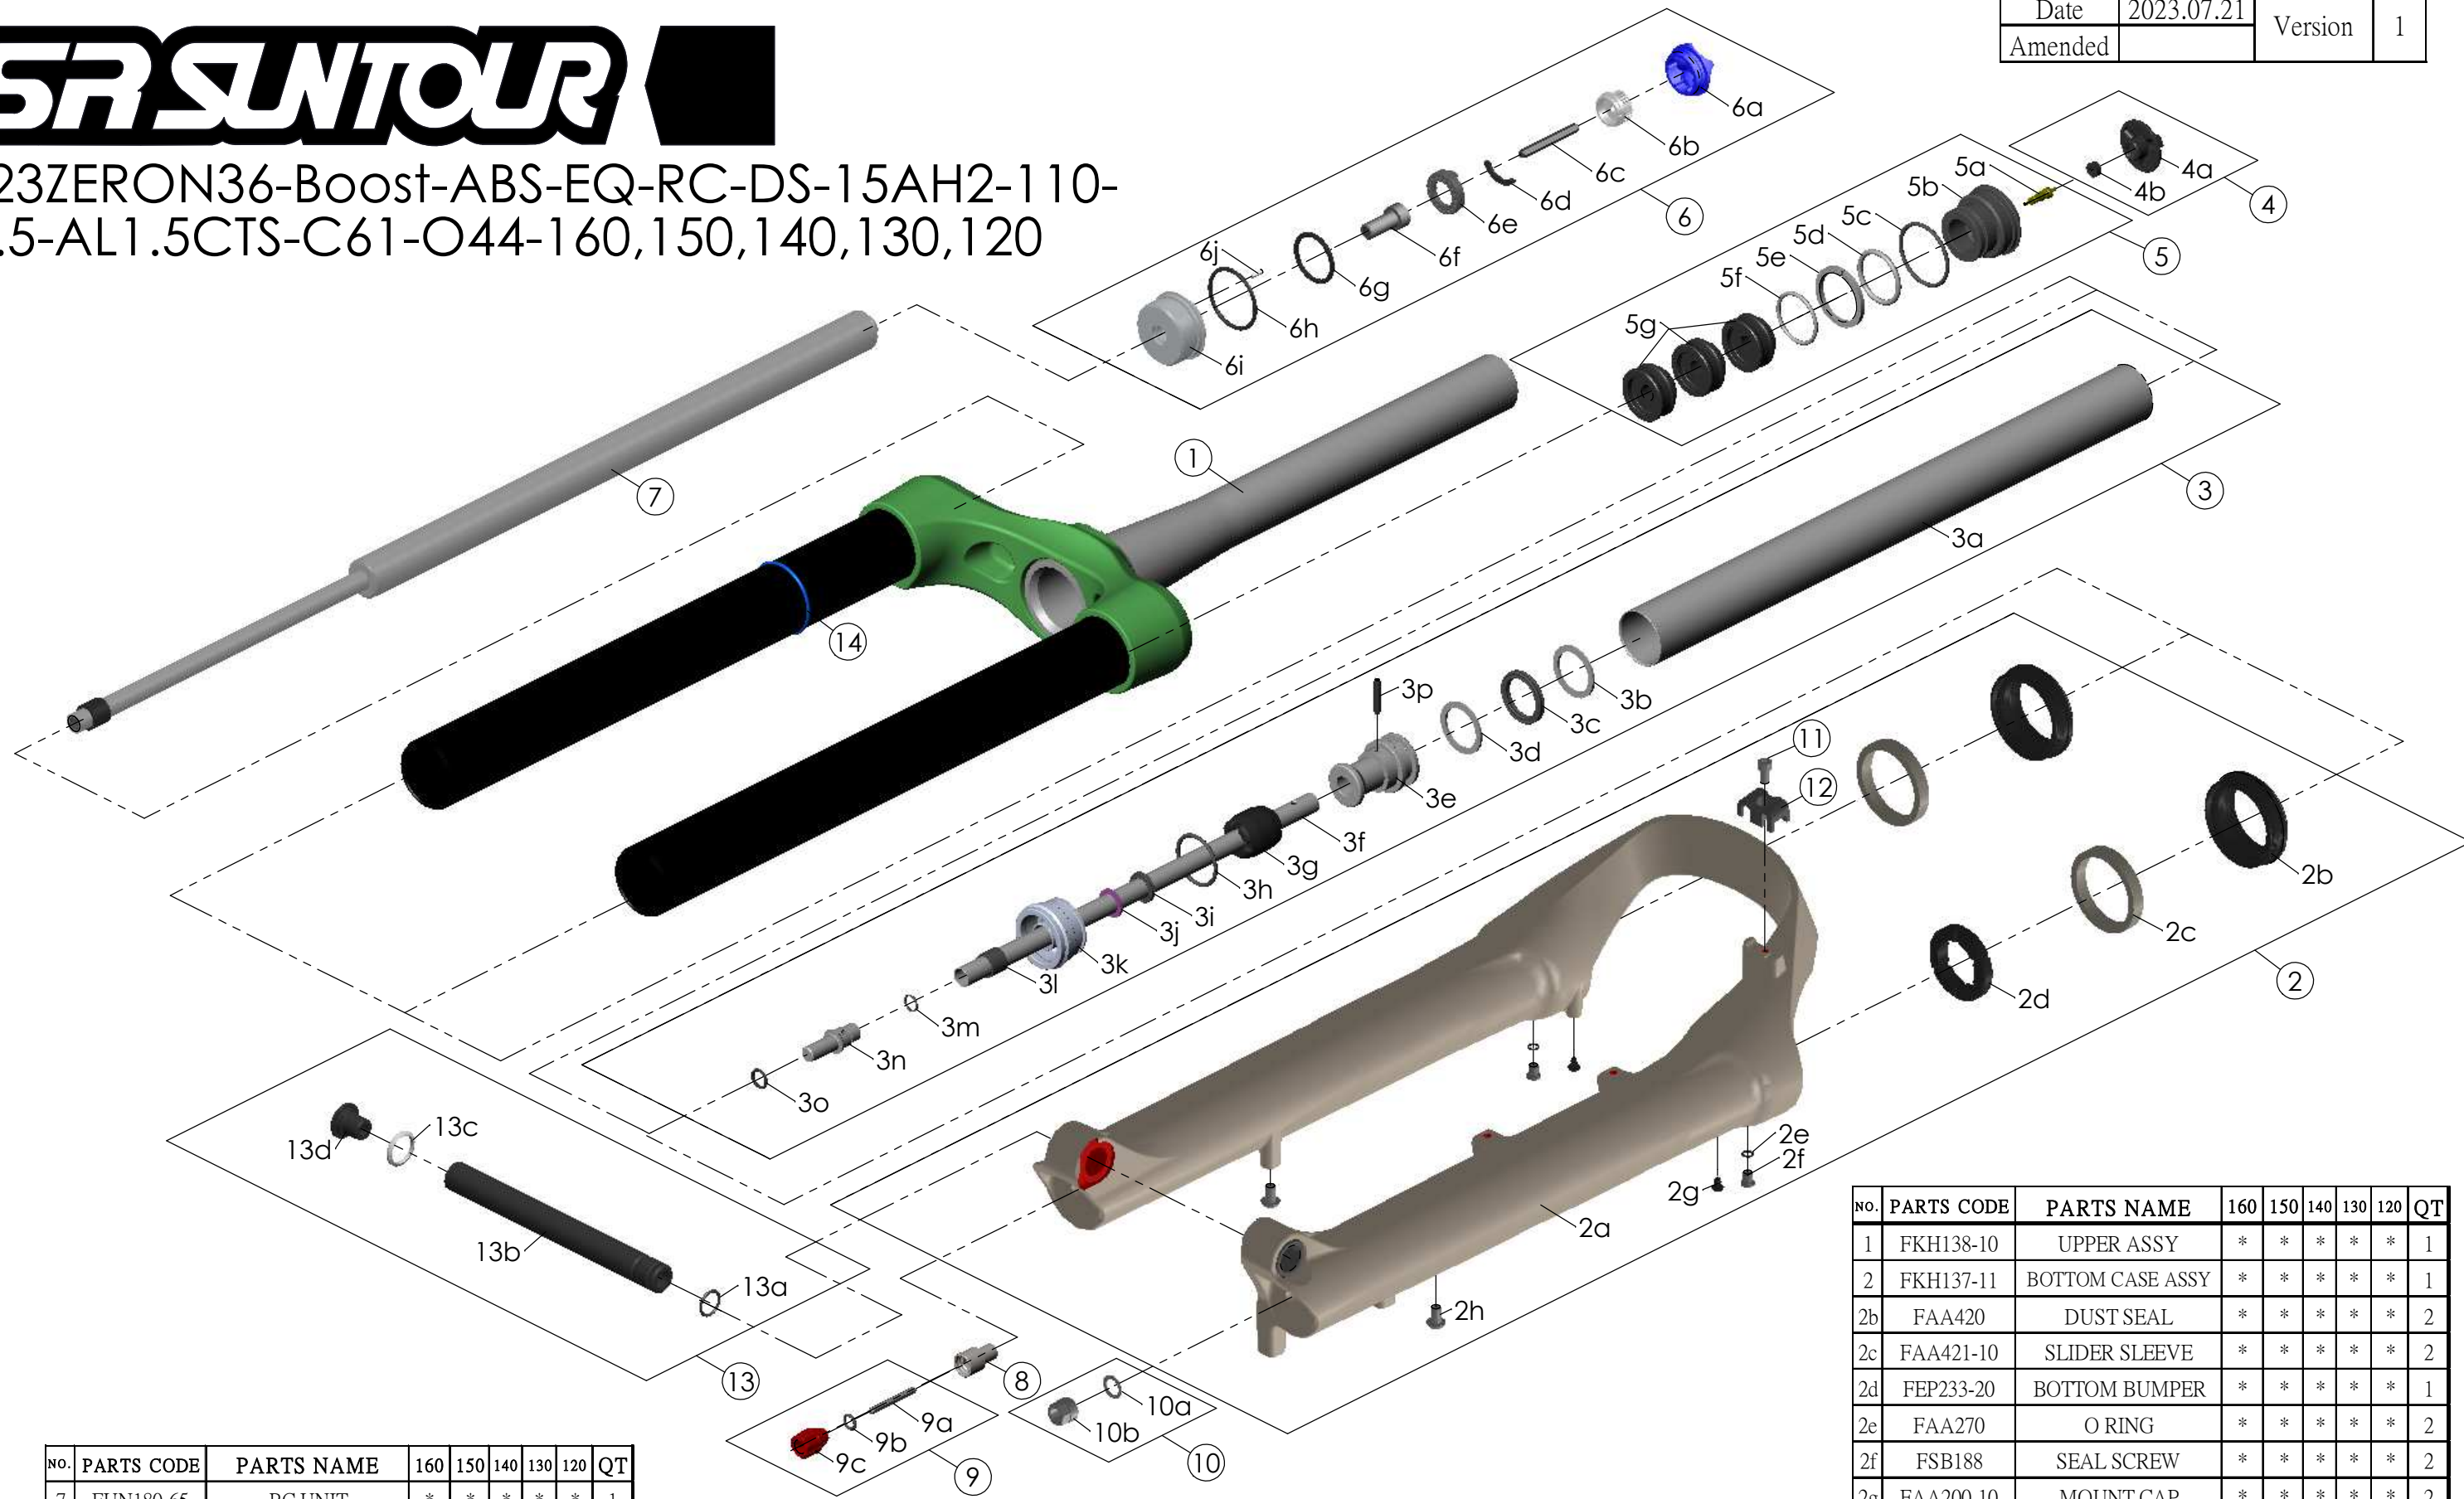

SF23ZERON36-Boost-ABS-EQ-RC-DS-15AH2-110-27.5-AL1.5CTS-C61-O44-160,150,140,130,120

Date	2023.07.21	Version	1
Amended			

NO.	PARTS CODE	PARTS NAME	160	150	140	130	120	QT
7	FUN180-65	RC UNIT	*	*	*	*	*	1
8	FSB058	DAMPER FIXING BOLT	*	*	*	*	*	1
9	FKA004-30	REBOUND KNOB ASSY	*	*	*	*	*	1
10	FKA063-03	FIXING NUT SET	*	*	*	*	*	1
11	FSB153	GUIDE FIXING BOLT	*	*	*	*	*	1
12	FEG519	CABLE GUIDE	*	*	*	*	*	1
13	FKA117-00	15AH2-110 THRU AXLE SET	*	*	*	*	*	1
14	FAA397-40	O RING	*	*	*	*	*	1

NO.	PARTS CODE	PARTS NAME	160	150	140	130	120	QT
5g	FEG270-10	VOLUME REDUCER	*	*	*	*	*	3
				*				4
					*			5
						*		6
							*	7
6	FKE576-02	RC KNOB ASSY	*	*	*	*	*	1

NO.	PARTS CODE	PARTS NAME	160	150	140	130	120	QT
5	FKE594	AIR CAP ASSY	*					1
	FKE594-10			*				
	FKE594-20				*			
	FKE594-30					*		
	FKE594-40						*	

NO.	PARTS CODE	PARTS NAME	160	150	140	130	120	QT
1	FKH138-10	UPPER ASSY	*	*	*	*	*	1
2	FKH137-11	BOTTOM CASE ASSY	*	*	*	*	*	1
2b	FAA420	DUST SEAL	*	*	*	*	*	2
2c	FAA421-10	SLIDER SLEEVE	*	*	*	*	*	2
2d	FEP233-20	BOTTOM BUMPER	*	*	*	*	*	1
2e	FAA270	O RING	*	*	*	*	*	2
2f	FSB188	SEAL SCREW	*	*	*	*	*	2
2g	FAA200-10	MOUNT CAP	*	*	*	*	*	2
2h	FSB203	FIXING BOLT	*	*	*	*	*	2
3	FKE579-05	AIR CYLINDER ASSY	*					1
	FKE579-15			*				
	FKE579-25				*			
	FKE579-35					*		
	FKE579-45						*	
4	FKE595	VALVE CAP ASSY	*	*	*	*	*	1