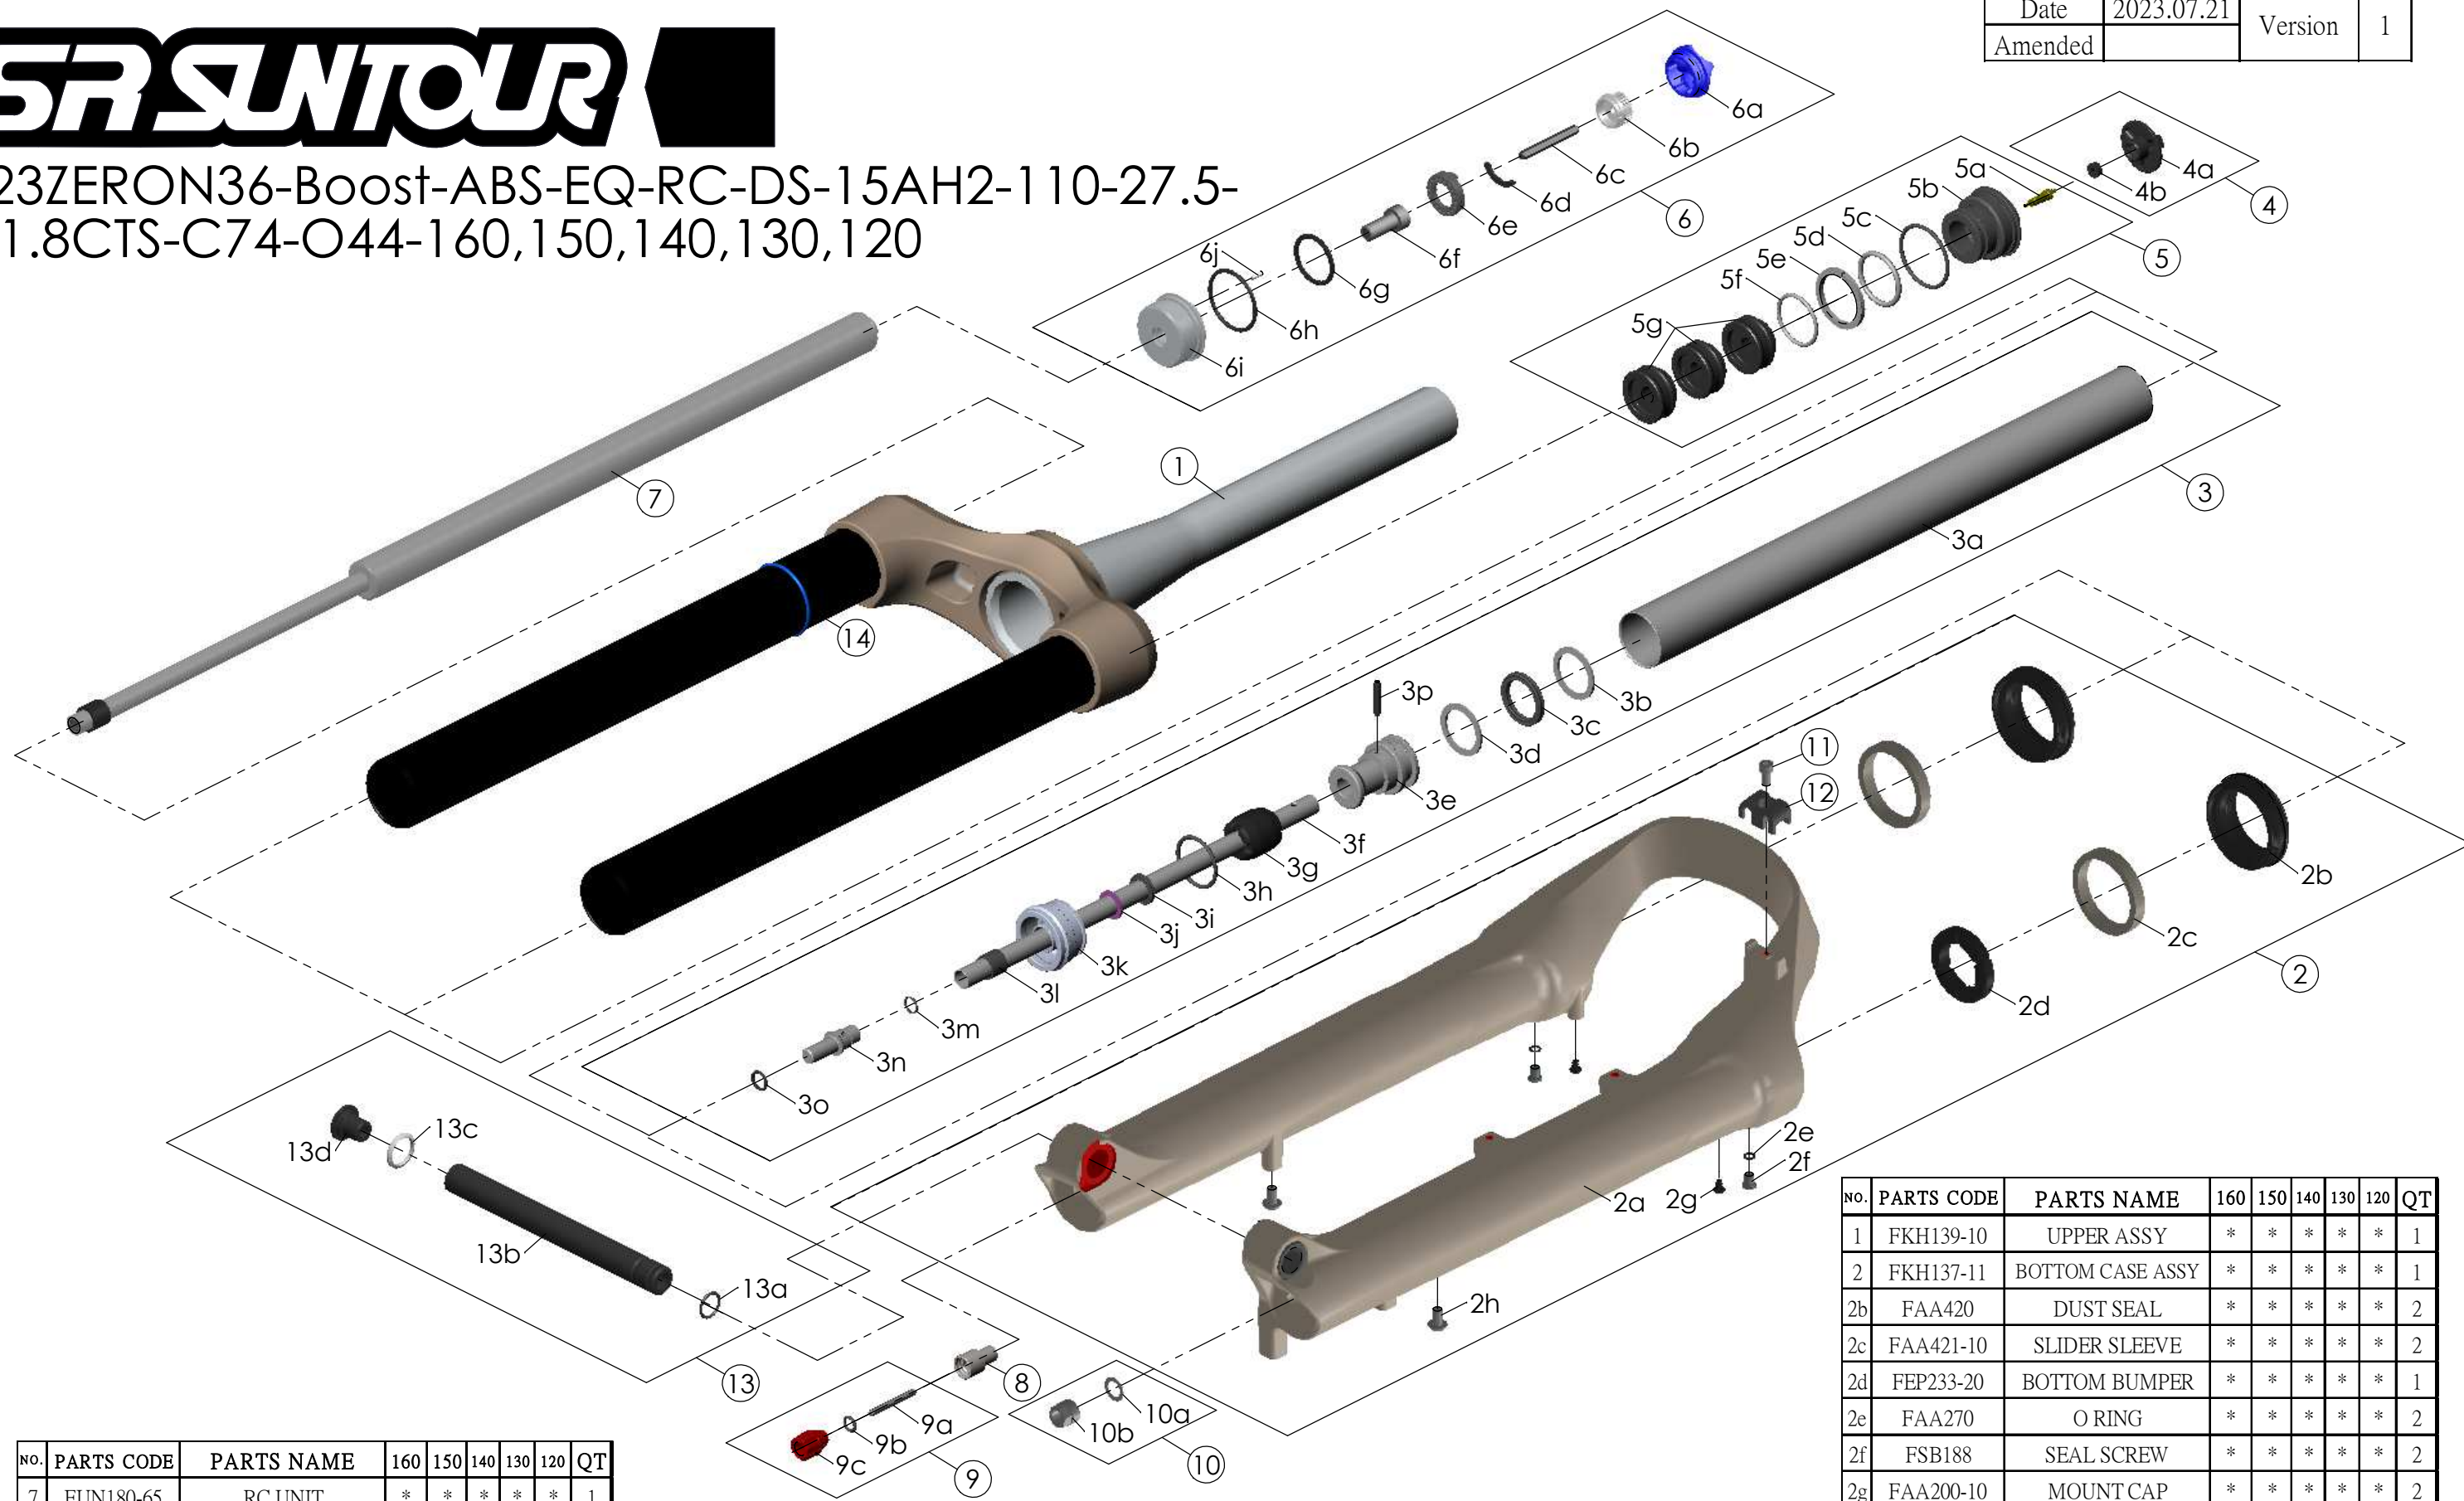

SF23ZERON36-Boost-ABS-EQ-RC-DS-15AH2-110-27.5-
AL1.8CTS-C74-O44-160,150,140,130,120

Date	2023.07.21	Version	1
Amended			

No.	PARTS CODE	PARTS NAME	160	150	140	130	120	QT
7	FUN180-65	RC UNIT	*	*	*	*	*	1
8	FSB058	DAMPER FIXING BOLT	*	*	*	*	*	1
9	FKA004-30	REBOUND KNOB ASSY	*	*	*	*	*	1
10	FKA063-03	FIXING NUT SET	*	*	*	*	*	1
11	FSB153	GUIDE FIXING BOLT	*	*	*	*	*	1
12	FEG519	CABLE GUIDE	*	*	*	*	*	1
13	FKA117-00	15AH2-110THRU AXLE SET	*	*	*	*	*	1
14	FAA397-40	O RING	*	*	*	*	*	1

No.	PARTS CODE	PARTS NAME	160	150	140	130	120	QT
5g	FEG270-10	VOLUME REDUCER	*					3
				*				4
					*			5
						*		6
							*	7
6	FKE576-02	RC KNOB ASSY	*	*	*	*	*	1

No.	PARTS CODE	PARTS NAME	160	150	140	130	120	QT
5	FKE594	AIR CAP ASSY	*					1
	FKE594-10			*				
	FKE594-20				*			
	FKE594-30					*		
	FKE594-40						*	

No.	PARTS CODE	PARTS NAME	160	150	140	130	120	QT
1	FKH139-10	UPPER ASSY	*	*	*	*	*	1
2	FKH137-11	BOTTOM CASE ASSY	*	*	*	*	*	1
2b	FAA420	DUST SEAL	*	*	*	*	*	2
2c	FAA421-10	SLIDER SLEEVE	*	*	*	*	*	2
2d	FEP233-20	BOTTOM BUMPER	*	*	*	*	*	1
2e	FAA270	O RING	*	*	*	*	*	2
2f	FSB188	SEAL SCREW	*	*	*	*	*	2
2g	FAA200-10	MOUNT CAP	*	*	*	*	*	2
2h	FSB203	FIXING BOLT	*	*	*	*	*	2
3	FKE579-05	AIR CYLINDER ASSY	*					1
	FKE579-15			*				
	FKE579-25				*			
	FKE579-35					*		
	FKE579-45						*	
4	FKE595	VALVE CAP ASSY	*	*	*	*	*	1