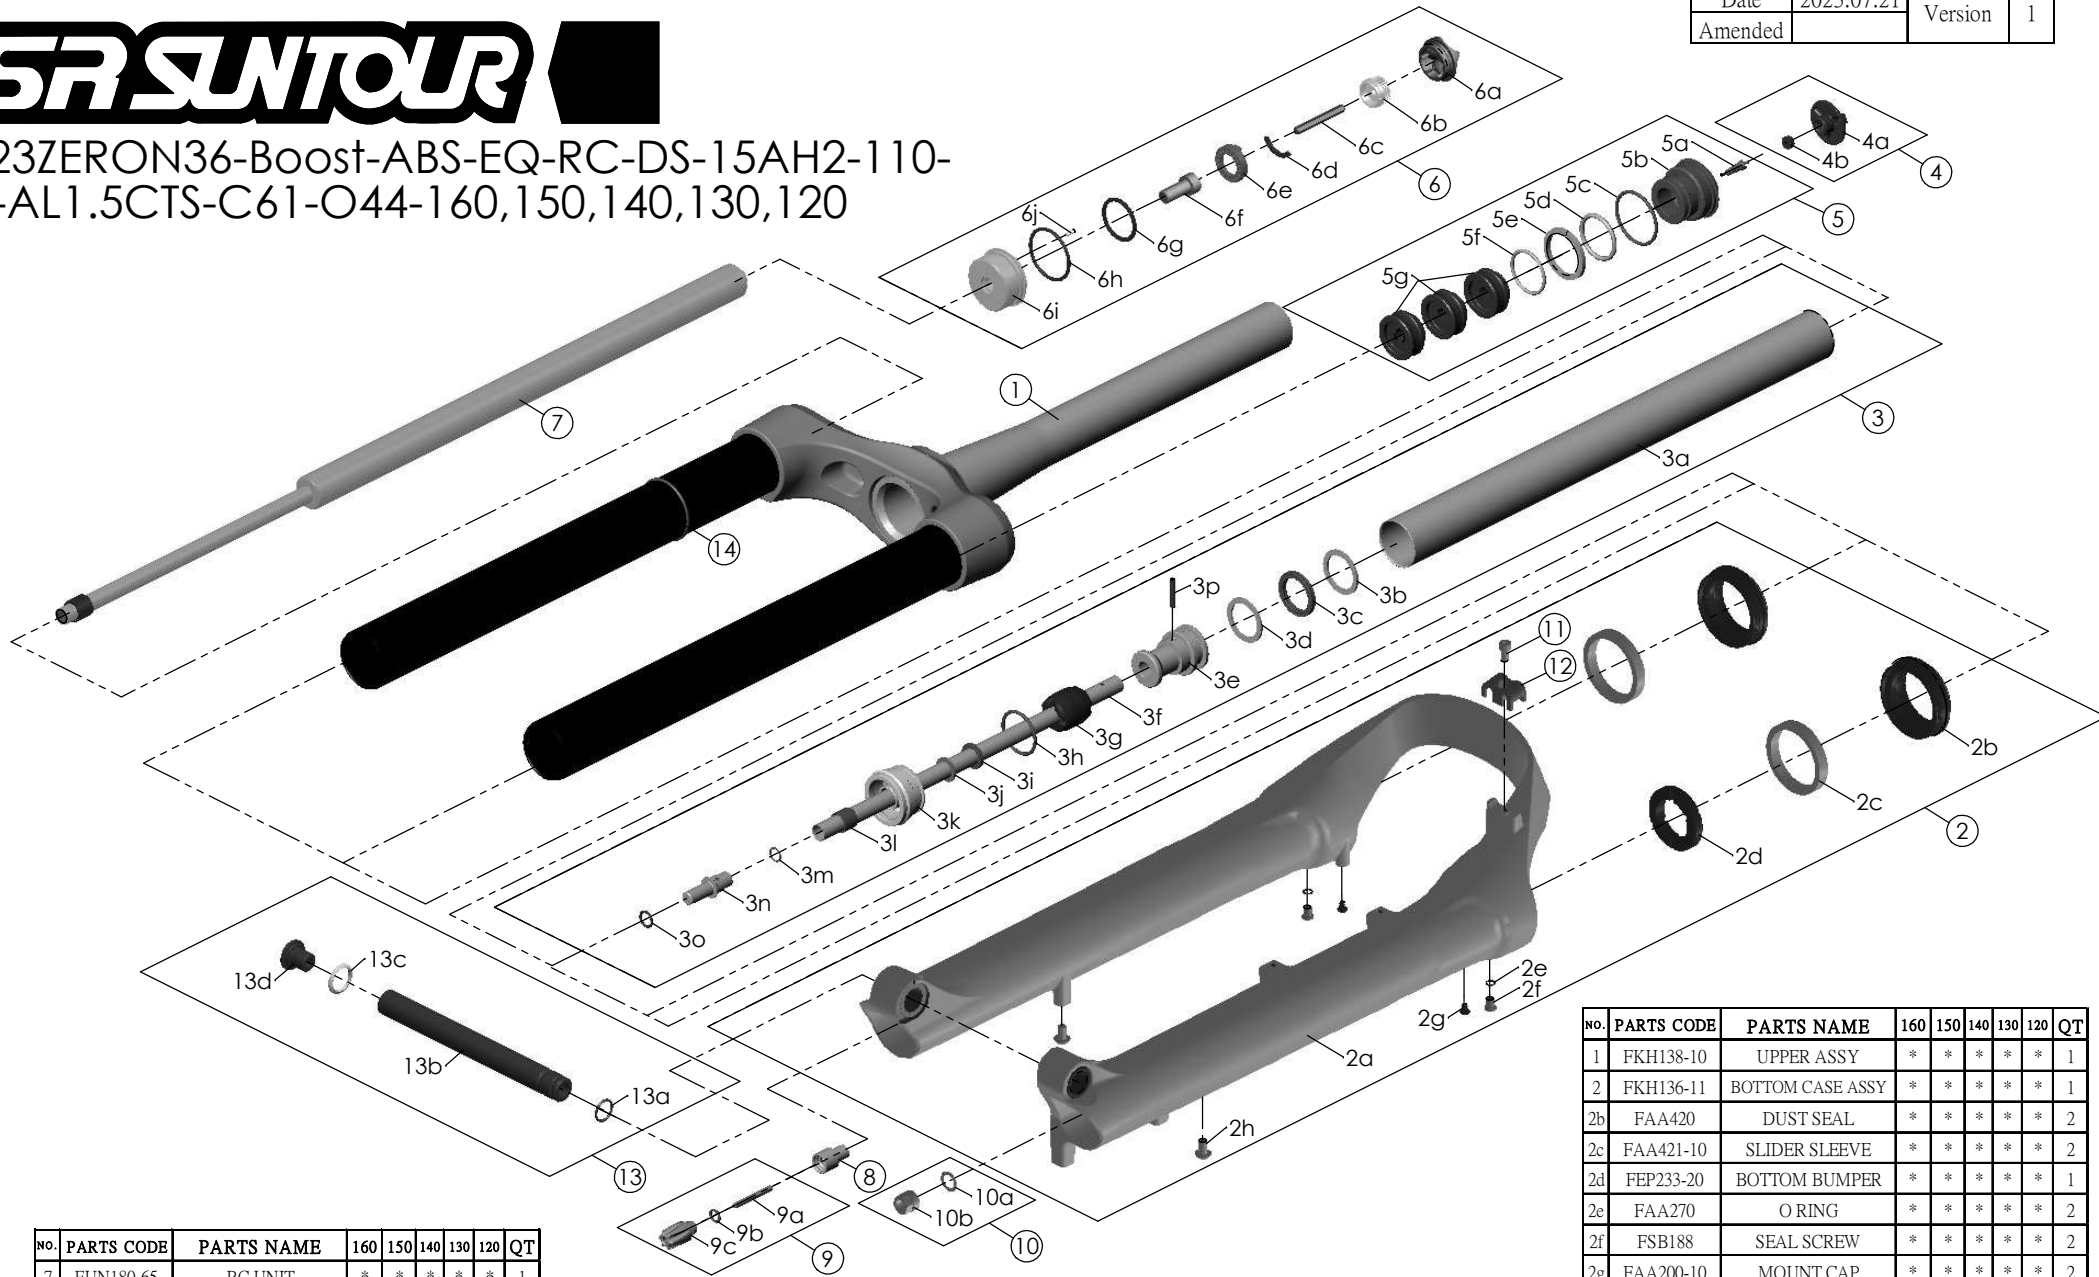

SF23ZERON36-Boost-ABS-EQ-RC-DS-15AH2-110-29-AL1.5CTS-C61-O44-160,150,140,130,120

Date	2023.07.21	Version	1
Amended			

NO.	PARTS CODE	PARTS NAME	160	150	140	130	120	QT
7	FUN180-65	RC UNIT	*	*	*	*	*	1
8	FSB058	DAMPER FIXING BOLT	*	*	*	*	*	1
9	FKA004-22	DAMPER KNOB ASSY	*	*	*	*	*	1
10	FKA063-03	FIXING NUT SET	*	*	*	*	*	1
11	FSB153	GUIDE FIXING BOLT	*	*	*	*	*	1
12	FEF519	CABLE GUIDE	*	*	*	*	*	1
13	FKA117-00	15AH2-110 THRU AXLE SET	*	*	*	*	*	1
14	FAA397-40	O RING	*	*	*	*	*	1

NO.	PARTS CODE	PARTS NAME	160	150	140	130	120	QT
5g	FEG270-10	VOLUME REDUCER	*	*	*	*	*	3
				*				4
					*			5
						*		6
							*	7
6	FKE576-02	RC KNOB ASSY	*	*	*	*	*	1

NO.	PARTS CODE	PARTS NAME	160	150	140	130	120	QT
5	FKE594	AIR CAP ASSY	*					1
	FKE594-10			*				
	FKE594-20				*			
	FKE594-30					*		
	FKE594-40						*	

NO.	PARTS CODE	PARTS NAME	160	150	140	130	120	QT
1	FKH138-10	UPPER ASSY	*	*	*	*	*	1
2	FKH136-11	BOTTOM CASE ASSY	*	*	*	*	*	1
2b	FAA420	DUST SEAL	*	*	*	*	*	2
2c	FAA421-10	SLIDER SLEEVE	*	*	*	*	*	2
2d	FEF233-20	BOTTOM BUMPER	*	*	*	*	*	1
2e	FAA270	O RING	*	*	*	*	*	2
2f	FSB188	SEAL SCREW	*	*	*	*	*	2
2g	FAA200-10	MOUNT CAP	*	*	*	*	*	2
2h	FSB203	FIXING BOLT	*	*	*	*	*	2
3	FKE579-05	AIR CYLINDER ASSY	*					1
	FKE579-15			*				
	FKE579-25				*			
	FKE579-35					*		
	FKE579-45						*	
4	FKE595	VALVE CAP ASSY	*	*	*	*	*	1