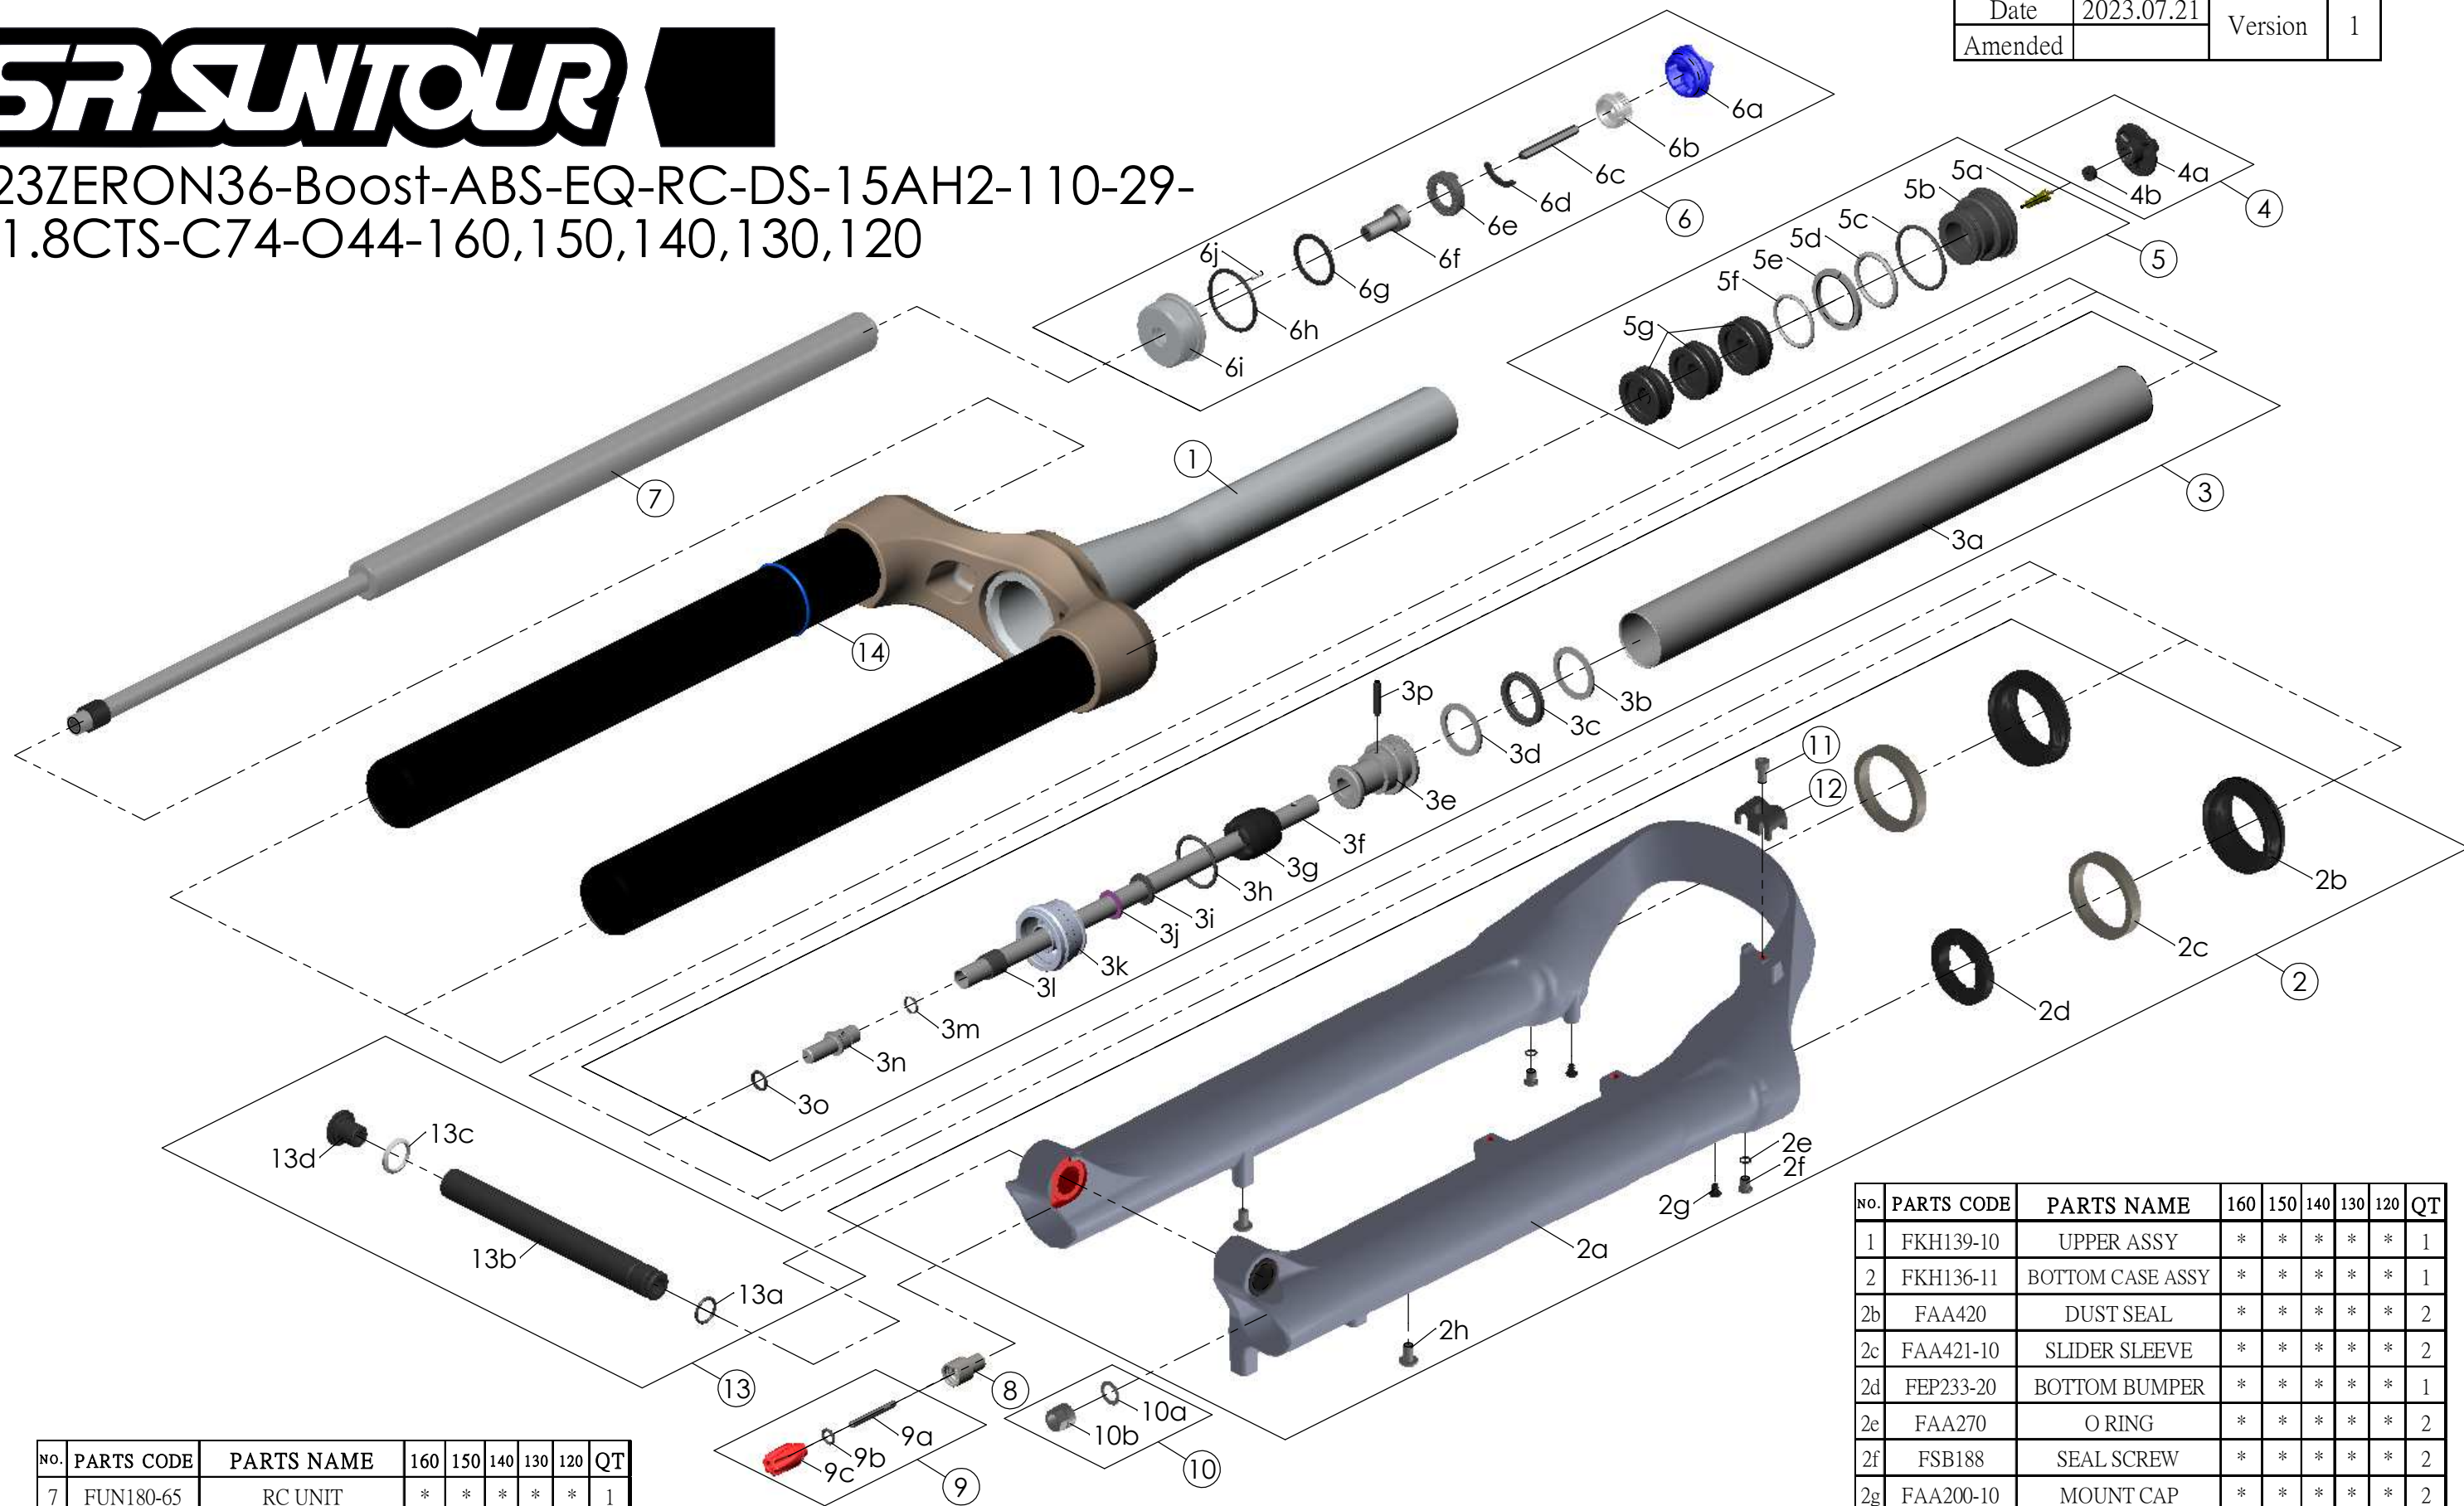

SF23ZERON36-Boost-ABS-EQ-RC-DS-15AH2-110-29-
AL1.8CTS-C74-O44-160,150,140,130,120

Date	2023.07.21	Version	1
Amended			

NO.	PARTS CODE	PARTS NAME	160	150	140	130	120	QT
7	FUN180-65	RC UNIT	*	*	*	*	*	1
8	FSB058	DAMPER FIXING BOLT	*	*	*	*	*	1
9	FKA004-22	DAMPER KNOB ASSY	*	*	*	*	*	1
10	FKA063-03	FIXING NUT SET	*	*	*	*	*	1
11	FSB153	GUIDE FIXING BOLT	*	*	*	*	*	1
12	FEG519	CABLE GUIDE	*	*	*	*	*	1
13	FKA117-00	15AH2-110THRU AXLE SET	*	*	*	*	*	1
14	FAA397-40	O RING	*	*	*	*	*	1

NO.	PARTS CODE	PARTS NAME	160	150	140	130	120	QT
5g	FEG270-10	VOLUME REDUCER	*	*	*	*	*	3
				*				4
					*			5
						*		6
							*	7
6	FKE576-02	RC KNOB ASSY	*	*	*	*	*	1

NO.	PARTS CODE	PARTS NAME	160	150	140	130	120	QT
5	FKE594	AIR CAP ASSY	*	*	*	*	*	1
	FKE594-10			*				
	FKE594-20				*			
	FKE594-30					*		
	FKE594-40						*	

NO.	PARTS CODE	PARTS NAME	160	150	140	130	120	QT
1	FKH139-10	UPPER ASSY	*	*	*	*	*	1
2	FKH136-11	BOTTOM CASE ASSY	*	*	*	*	*	1
2b	FAA420	DUST SEAL	*	*	*	*	*	2
2c	FAA421-10	SLIDER SLEEVE	*	*	*	*	*	2
2d	FEP233-20	BOTTOM BUMPER	*	*	*	*	*	1
2e	FAA270	O RING	*	*	*	*	*	2
2f	FSB188	SEAL SCREW	*	*	*	*	*	2
2g	FAA200-10	MOUNT CAP	*	*	*	*	*	2
2h	FSB203	FIXING BOLT	*	*	*	*	*	2
3	FKE579-05	AIR CYLINDER ASSY	*	*	*	*	*	1
	FKE579-15			*				
	FKE579-25				*			
	FKE579-35					*		
	FKE579-45						*	
4	FKE595	VALVE CAP ASSY	*	*	*	*	*	1