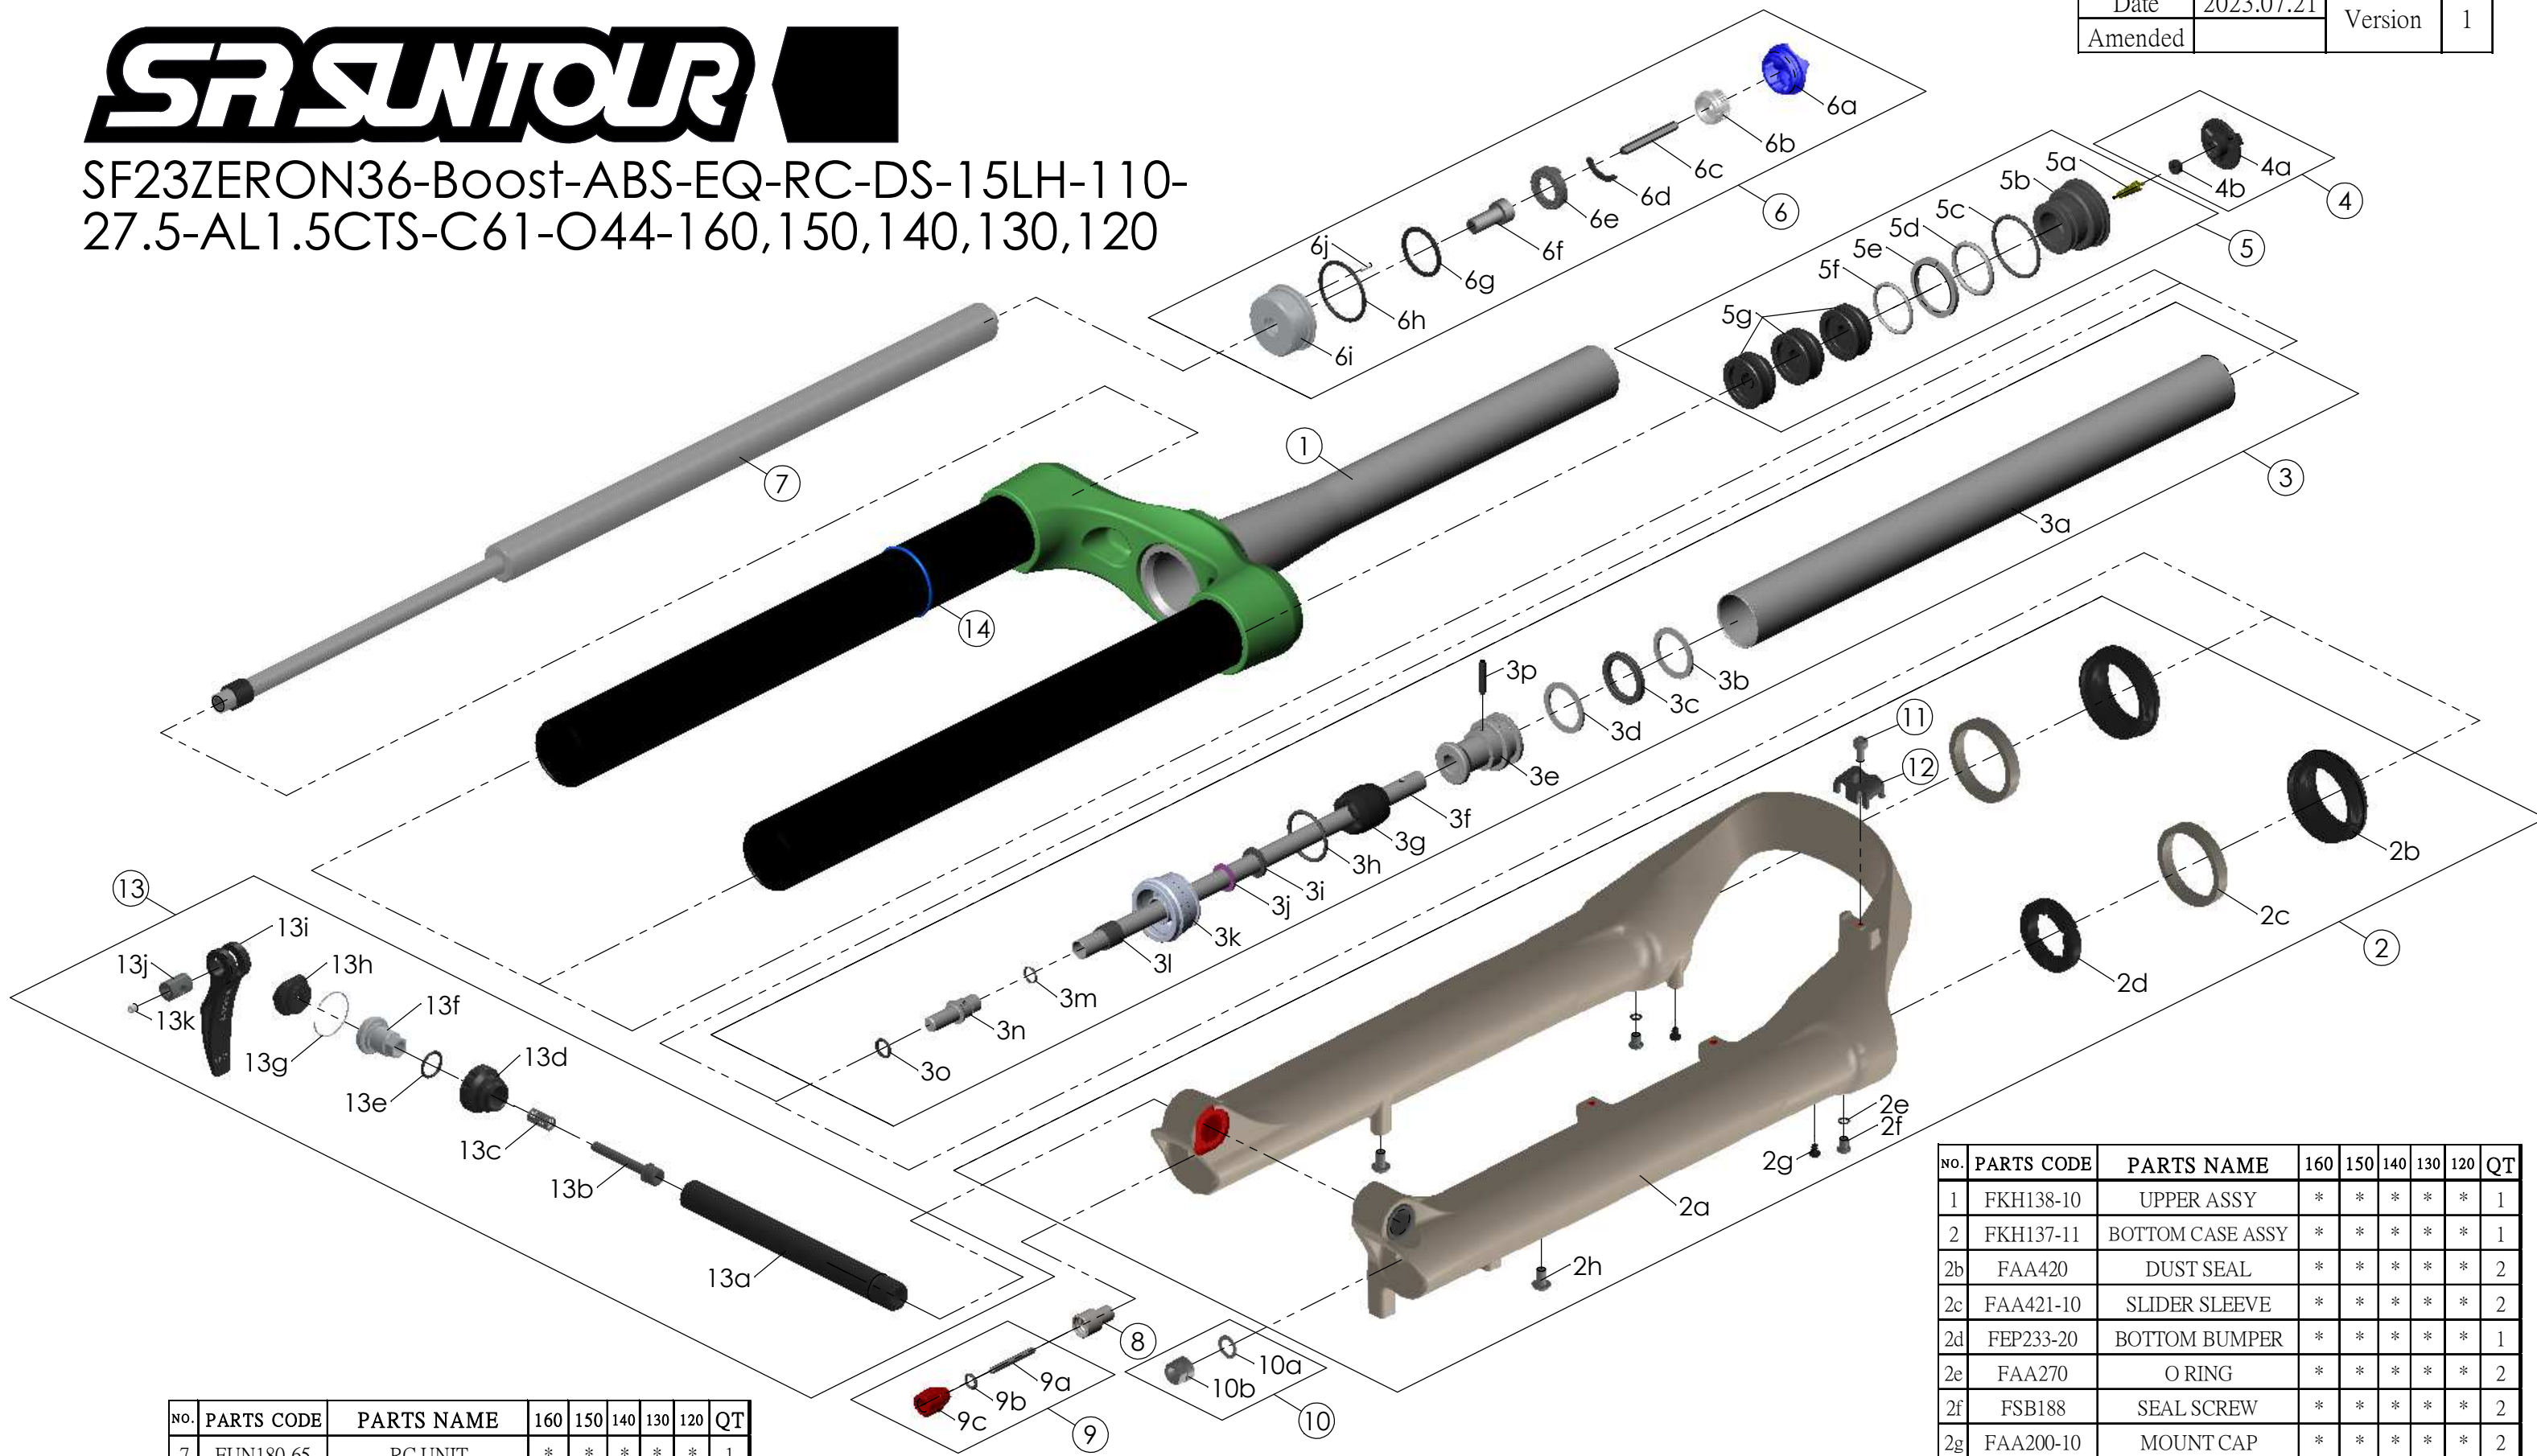

SF23ZERON36-Boost-ABS-EQ-RC-DS-15LH-110-27.5-AL1.5CTS-C61-O44-160,150,140,130,120

Date	2023.07.21	Version	1
Amended			

NO.	PARTS CODE	PARTS NAME	160	150	140	130	120	QT
7	FUN180-65	RC UNIT	*	*	*	*	*	1
8	FSB058	DAMPER FIXING BOLT	*	*	*	*	*	1
9	FKA004-30	REBOUND KNOB ASSY	*	*	*	*	*	1
10	FKA063-03	FIXING NUT SET	*	*	*	*	*	1
11	FSB153	GUIDE FIXING BOLT	*	*	*	*	*	1
12	FEG519	CABLE GUIDE	*	*	*	*	*	1
13	FKA116-02	15LH-110 AXLE SET	*	*	*	*	*	1
14	FAA397-40	O RING	*	*	*	*	*	1

NO.	PARTS CODE	PARTS NAME	160	150	140	130	120	QT
			*					3
				*				4
5g	FEG270-10	VOLUME REDUCER			*			5
						*		6
							*	7
6	FKE576-02	RC KNOB ASSY	*	*	*	*	*	1

NO.	PARTS CODE	PARTS NAME	160	150	140	130	120	QT
	FKE594	AIR CAP ASSY	*					1
	FKE594-10			*				
5	FKE594-20				*			
	FKE594-30					*		
	FKE594-40						*	

NO.	PARTS CODE	PARTS NAME	160	150	140	130	120	QT
1	FKH138-10	UPPER ASSY	*	*	*	*	*	1
2	FKH137-11	BOTTOM CASE ASSY	*	*	*	*	*	1
2b	FAA420	DUST SEAL	*	*	*	*	*	2
2c	FAA421-10	SLIDER SLEEVE	*	*	*	*	*	2
2d	FEP233-20	BOTTOM BUMPER	*	*	*	*	*	1
2e	FAA270	O RING	*	*	*	*	*	2
2f	FSB188	SEAL SCREW	*	*	*	*	*	2
2g	FAA200-10	MOUNT CAP	*	*	*	*	*	2
2h	FSB203	FIXING BOLT	*	*	*	*	*	2
	FKE579-05	AIR CYLINDER ASSY	*					1
	FKE579-15			*				
3	FKE579-25				*			
	FKE579-35					*		
	FKE579-45						*	
4	FKE595	VALVE CAP ASSY	*	*	*	*	*	1